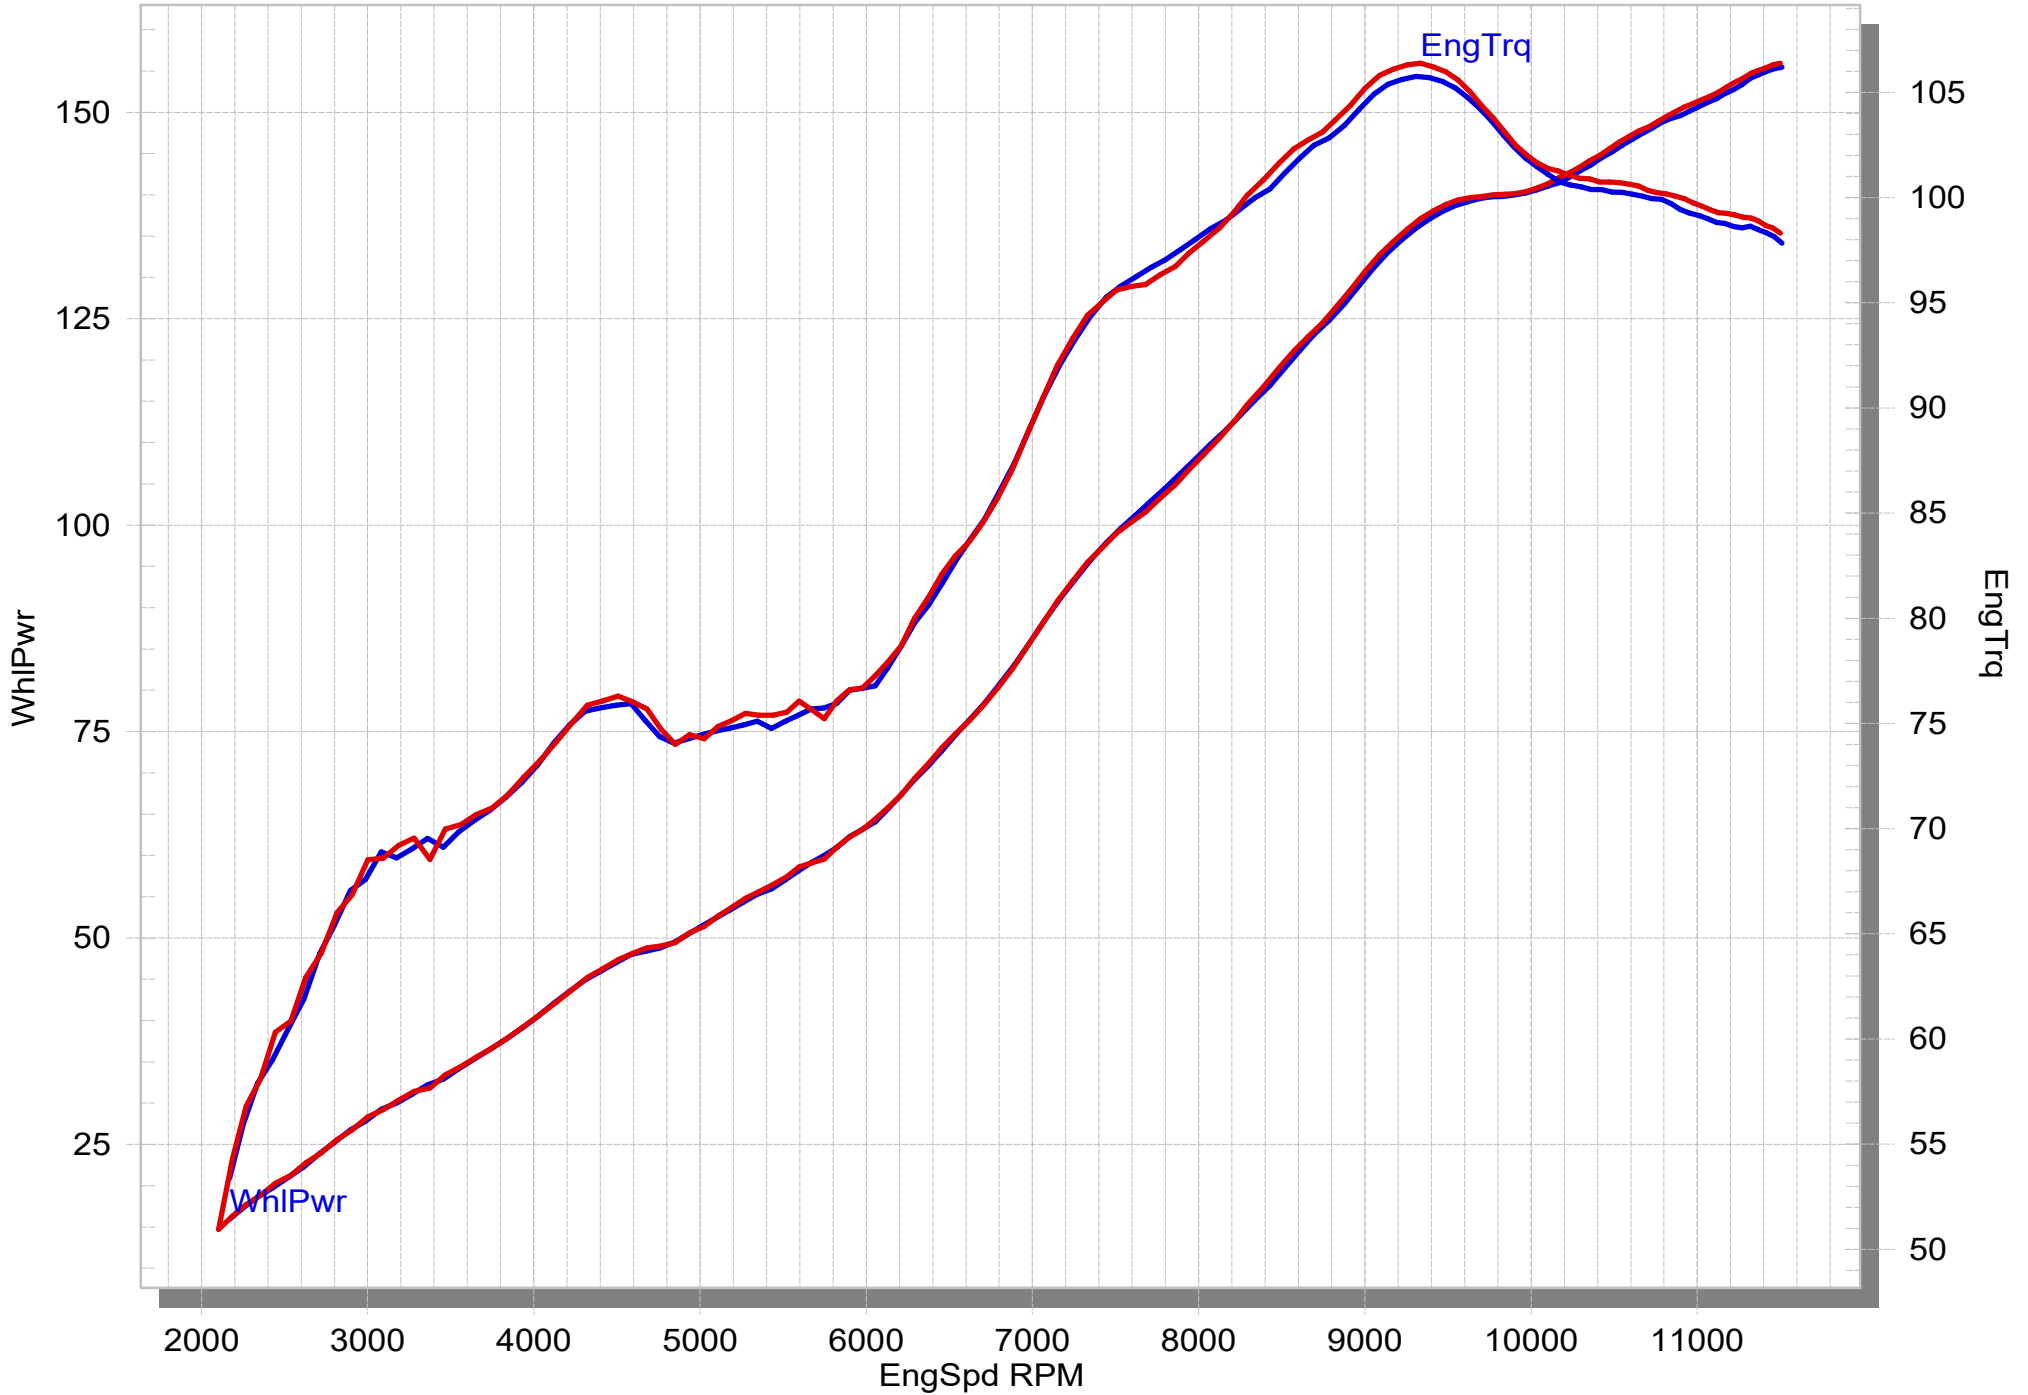

YAMAHA MT-10

STOCK

SLIP-ON EC-ECE

MUFFLER REPAIR KITS

REPACK	26
SLEEVE	27

No.	SalesCode	Description	Qty.
1	S-Y10SO20-HAPLT	slip on system	1
2	P-HSY10SO6	heat shield CA	1
3	V-TUV050/4	noise insert	1
4	M-HEE00506T	muffler	1
5	V-EC292	end cap	1
6	P-TT77	belt TI for TI sleeve	2
7	P-HST14AL	sticker	1
8	P-HSY10SO8	heat shield CA	1
9	P-X293	bracket SS	1
10	P-R187	clamp	1
11	P-FB167	bolt	1
12	P-DR54	spacer bushe AL	1
13	P-GUV002	rubber insert	1
14	P-DR155	spacer bushe AL	1
15	P-DR4	washer SS	3
16	P-FN12	nut	2
17	P-FB156	screw FE	1
18	P-FB164	bolt	1
19	P-DRH2/BAR316	washer SS	2
20	P-FN1	nut	1
21	P-FB123	bolt	3
22	P-DR154	washer	3
23	P-DRH4/BAR316	heat resistant washer	3
24	P-FB40	bolt	1
25	P-DR18	washer SS	1
26	P-RPCK274	muffler repack kit	1