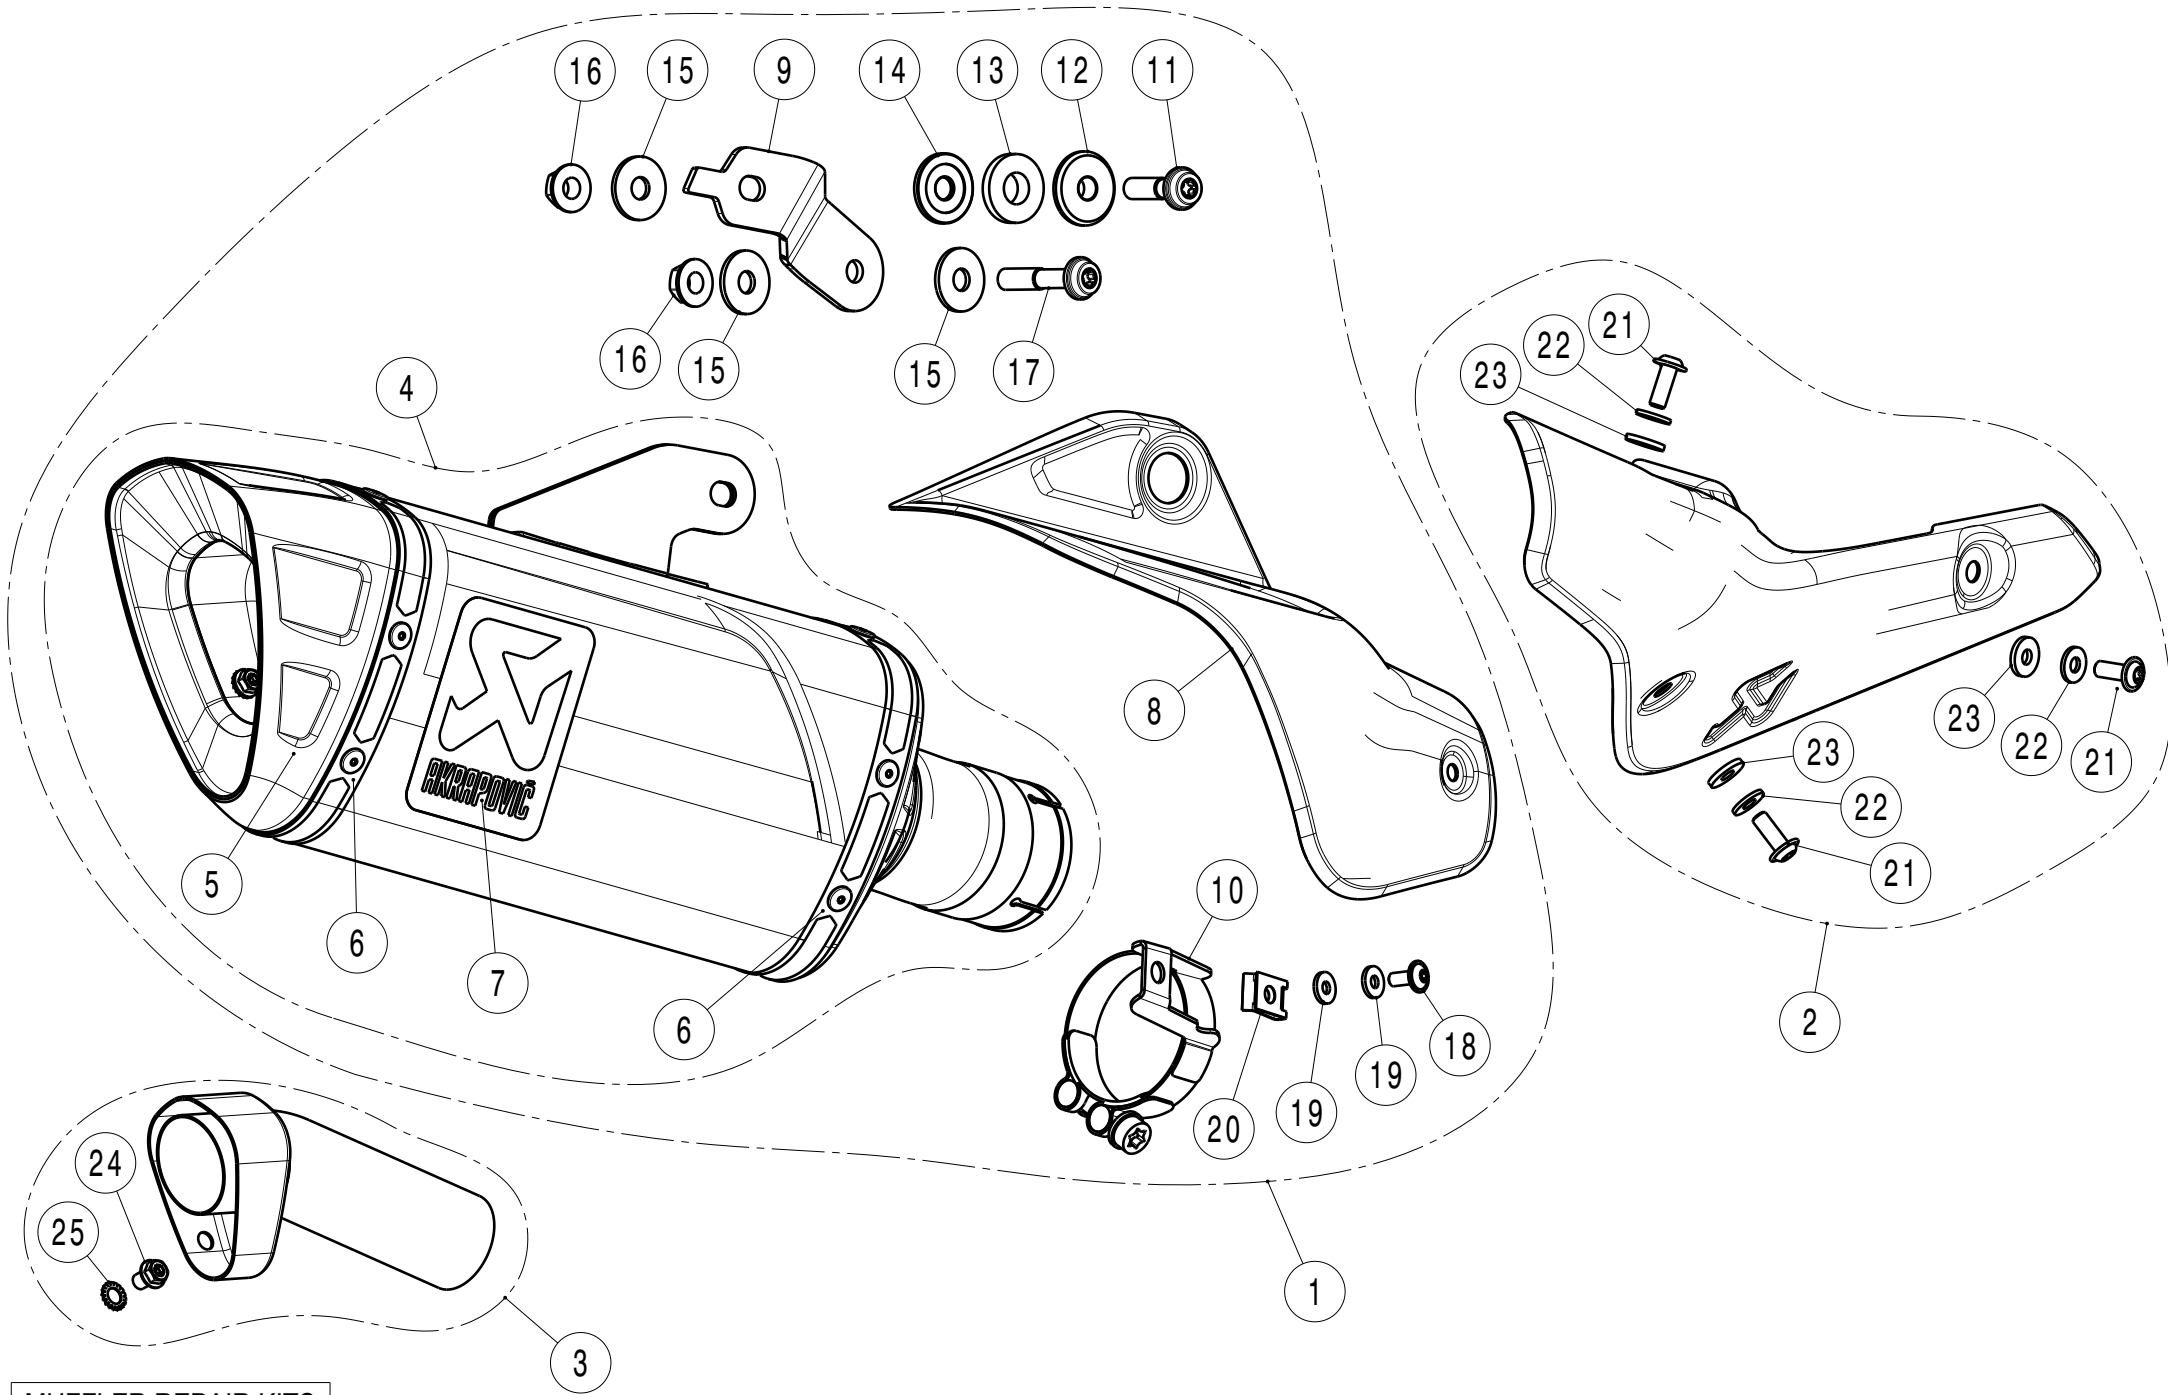

YAMAHA MT-10

STOCK

SLIP-ON EC-ECE

MUFFLER REPAIR KITS

REPACK	26
SLEEVE	27

No.	SalesCode	Description	Qty.
1	S-Y10SO20-HAPLT	slip on system	1
2	P-HSY10SO6	heat shield CA	1
3	V-TUV050/4	noise insert	1
4	M-HEE00506T	muffler	1
5	V-EC292	end cap	1
6	P-TT77	belt TI for TI sleeve	2
7	P-HST14AL	sticker	1
8	P-HSY10SO8	heat shield CA	1
9	P-X293	bracket SS	1
10	P-R187	clamp	1
11	P-FB167	bolt	1
12	P-DR54	spacer bushe AL	1
13	P-GUV002	rubber insert	1
14	P-DR155	spacer bushe AL	1
15	P-DR4	washer SS	3
16	P-FN12	nut	2
17	P-FB156	screw FE	1
18	P-FB164	bolt	1
19	P-DRH2/BAR316	washer SS	2
20	P-FN1	nut	1
21	P-FB123	bolt	3
22	P-DR154	washer	3
23	P-DRH4/BAR316	heat resistant washer	3
24	P-FB40	bolt	1
25	P-DR18	washer SS	1
26	P-RPCK274	muffler repack kit	1