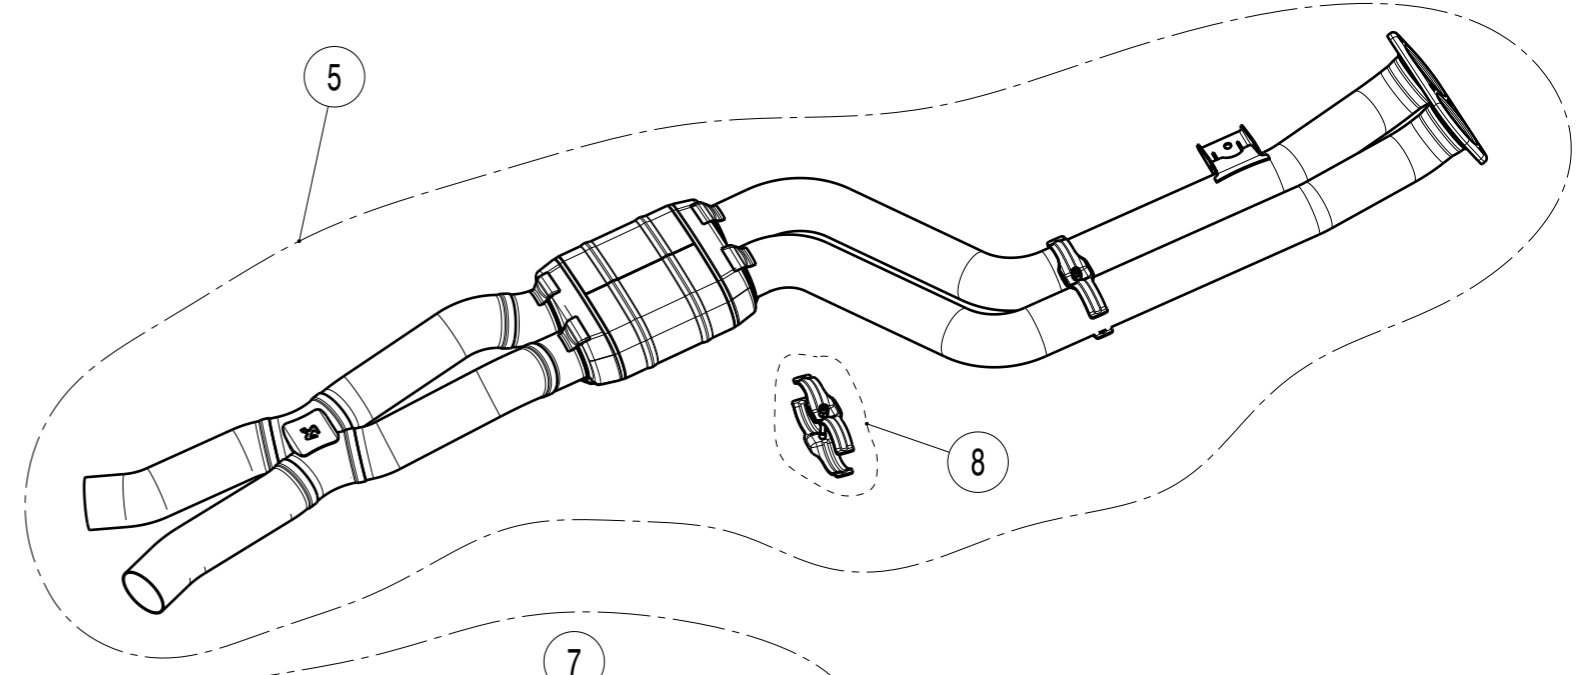

20 For X4M model
without tow hitch only

No.	SalesCode	Description	Qty.
20	DI-BM/CA/6	rear CA diffuser Glossy	1