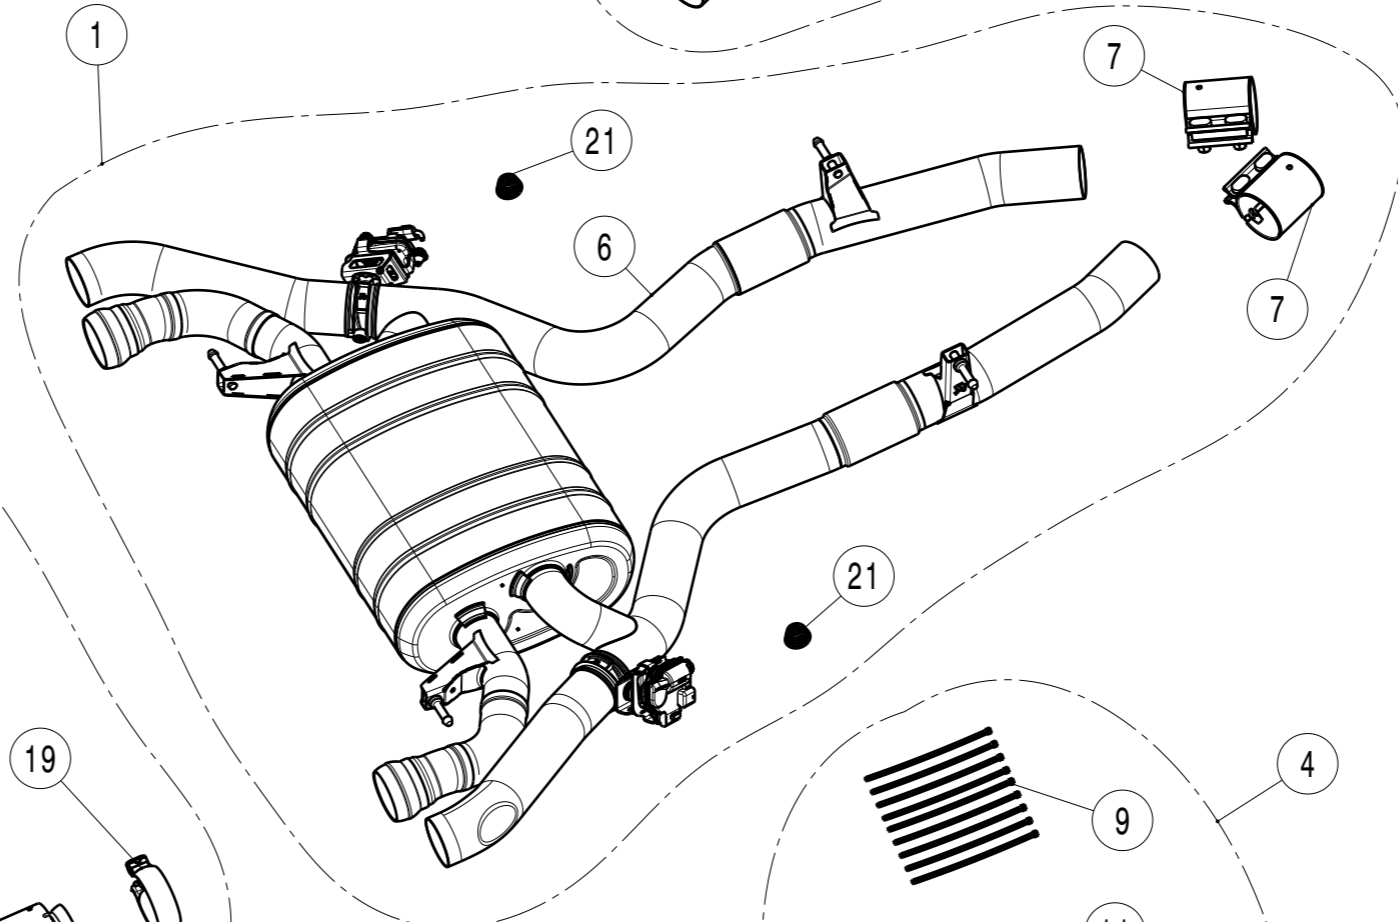

20 For X4M model
without tow hitch only

No.	SalesCode	Description	Qty.
20	DI-BM/CA/6	rear CA diffuser Glossy	1