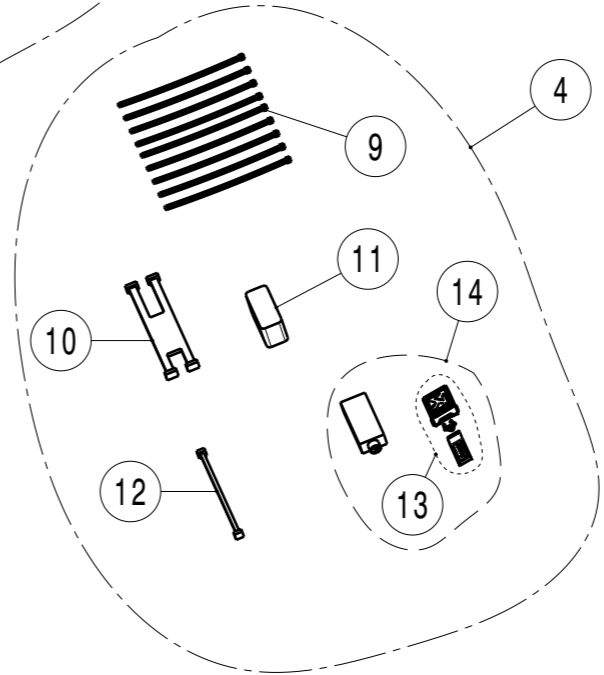

20 For X4M model
without tow hitch only

No.	SalesCode	Description	Qty.
20	DI-BM/CA/6	rear CA diffuser Glossy	1