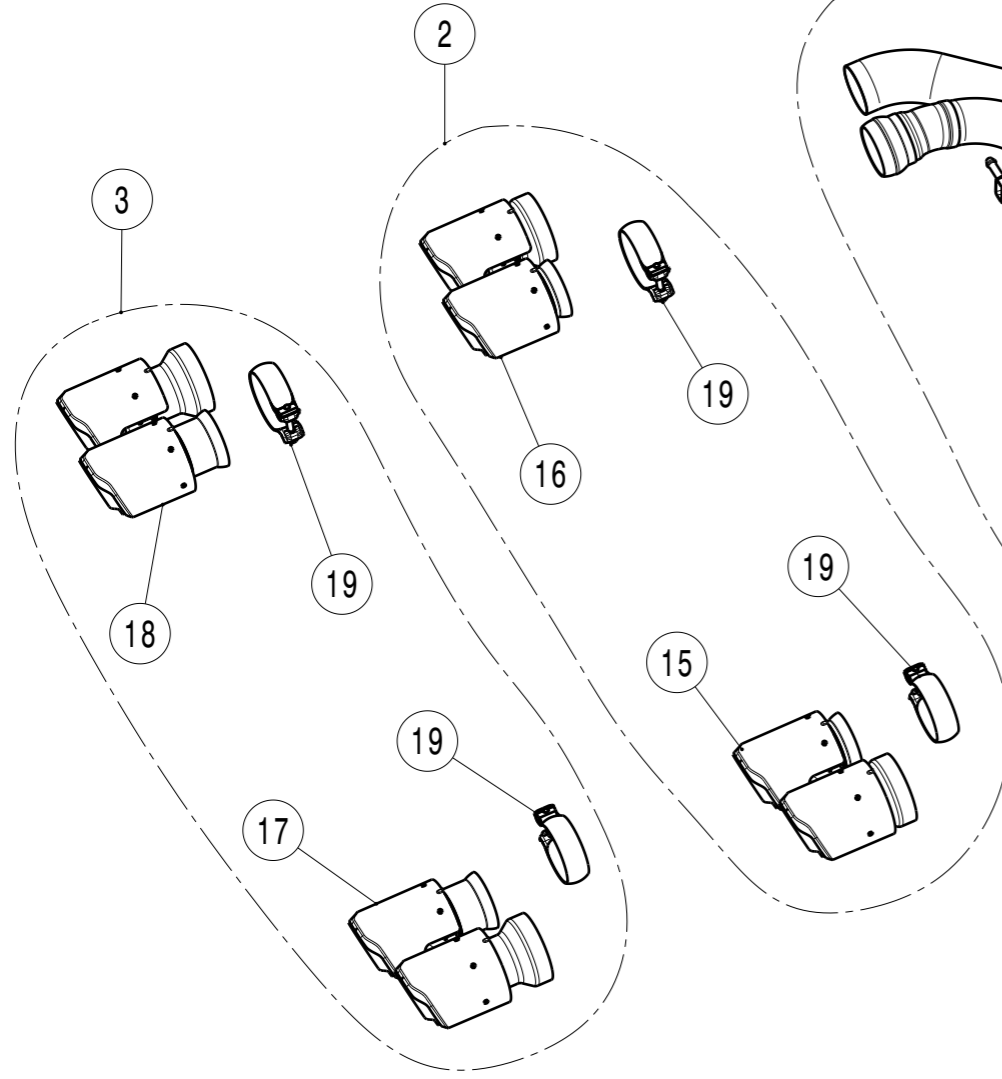

20 For X4M model
without tow hitch only

No.	SalesCode	Description	Qty.
20	DI-BM/CA/6	rear CA diffuser Glossy	1