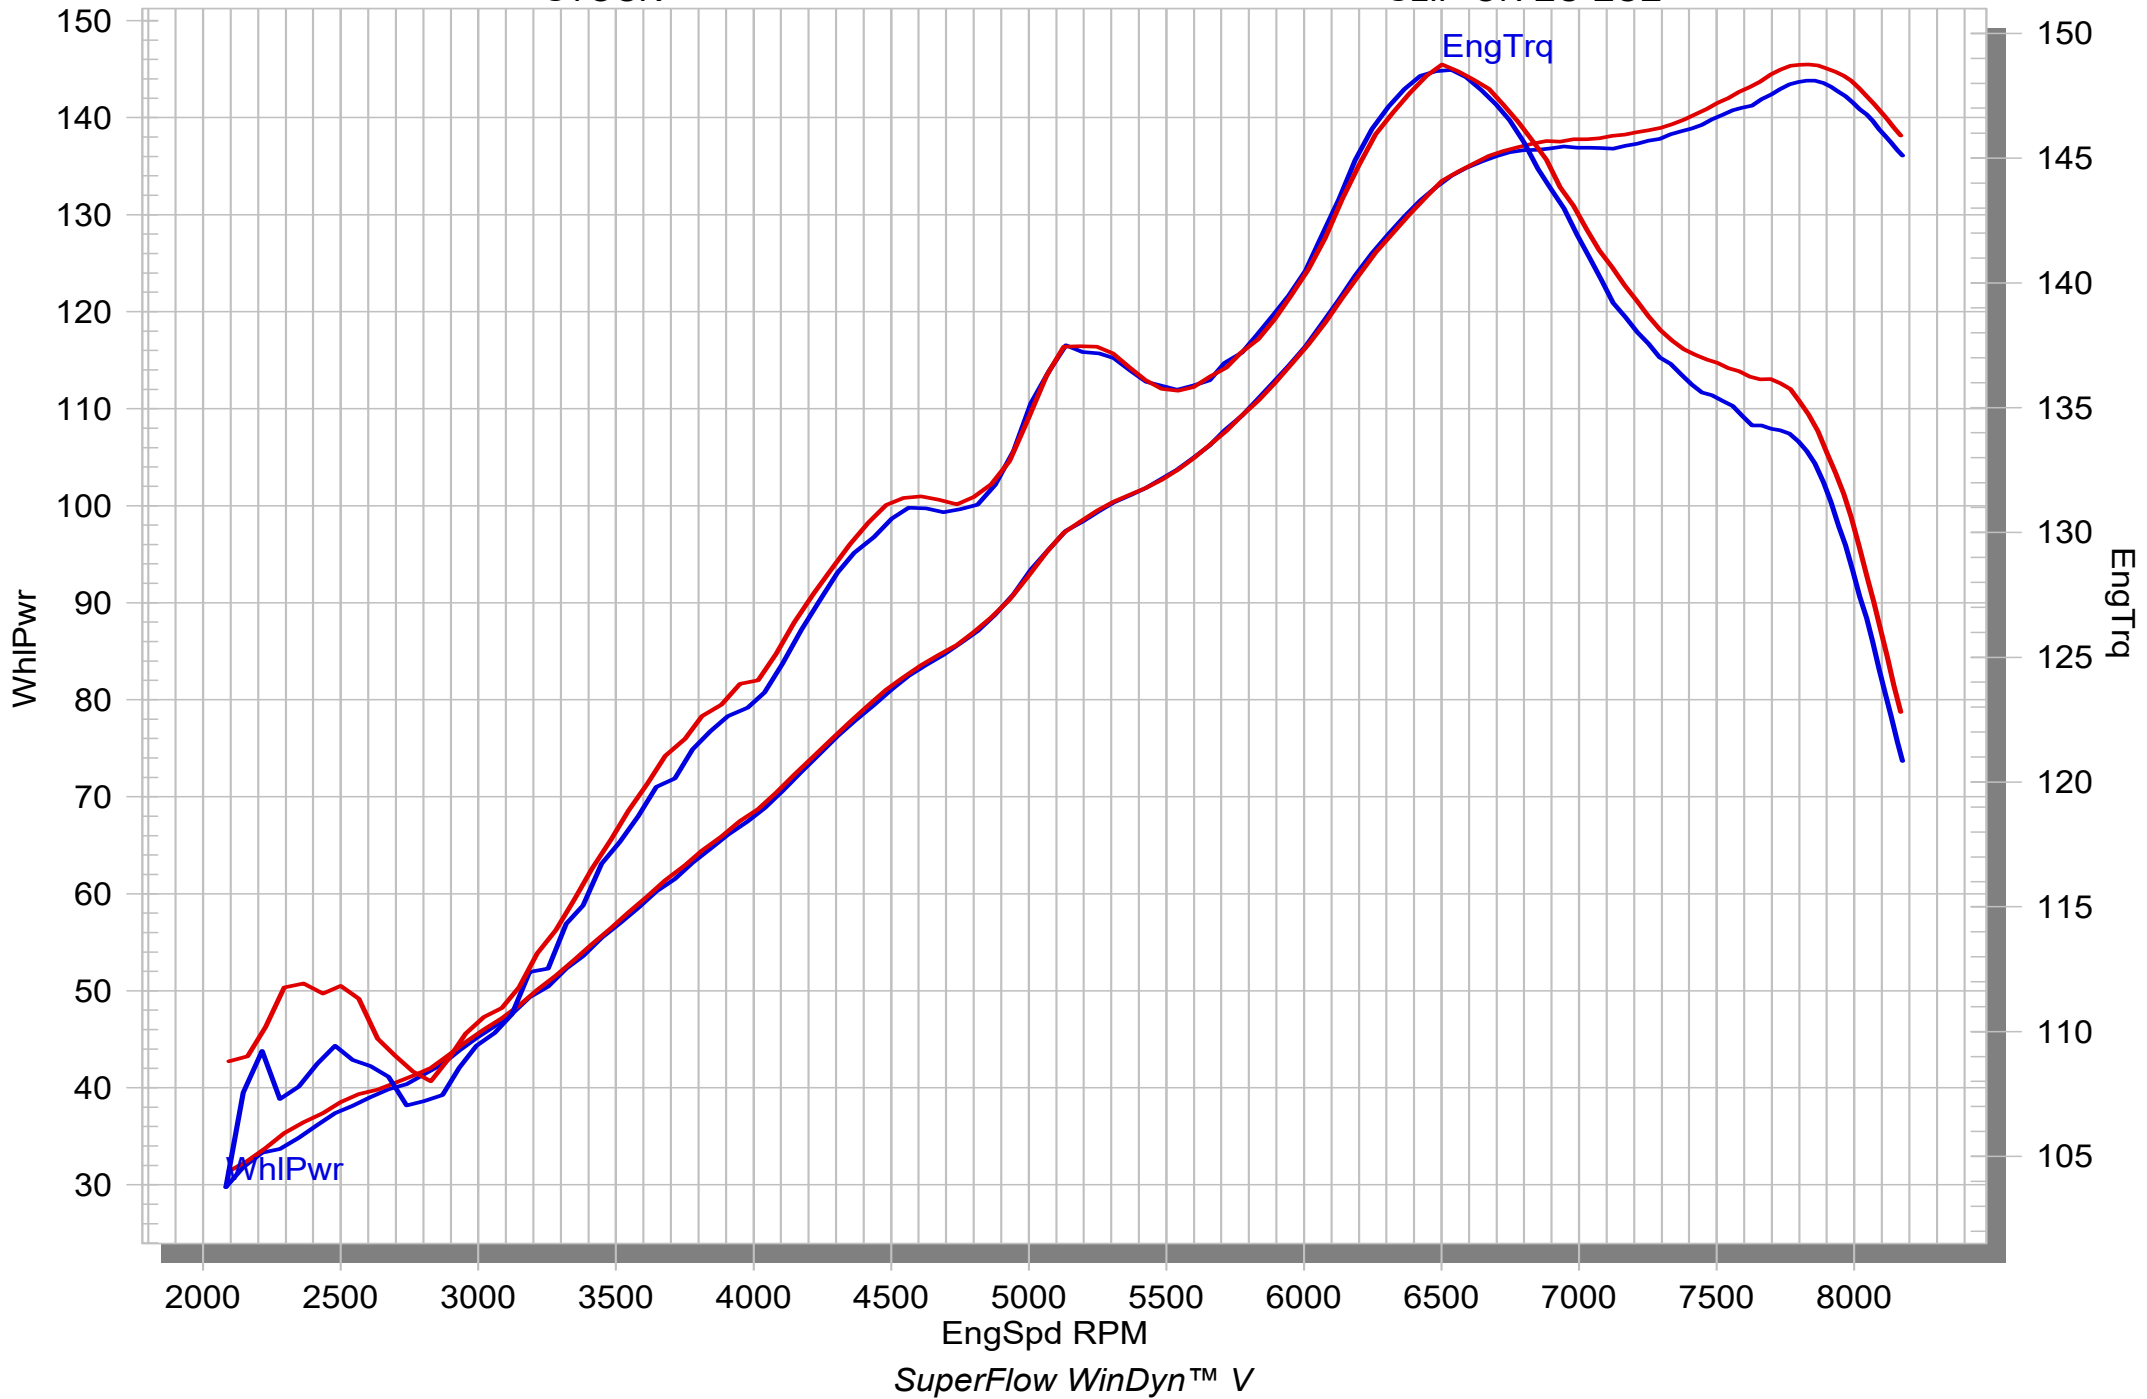

BMW R 1300 GS

STOCK

SLIP-ON EC-ECE

MUFFLER REPAIR KITS	
REPACK	5
SLEEVE	6

No.	SalesCode	Description	Qty.
1	S-B13SO4-HJGTBL	slip on system black	1
2	M-HJG00105TBL	muffler black	1
3	P-R192	clamp SS	1
4	V-EC442	end cap CA	1
5	P-RPCK353	muffler repack kit	1
6	P-RKS788JG284BL	sleeve kit black	1