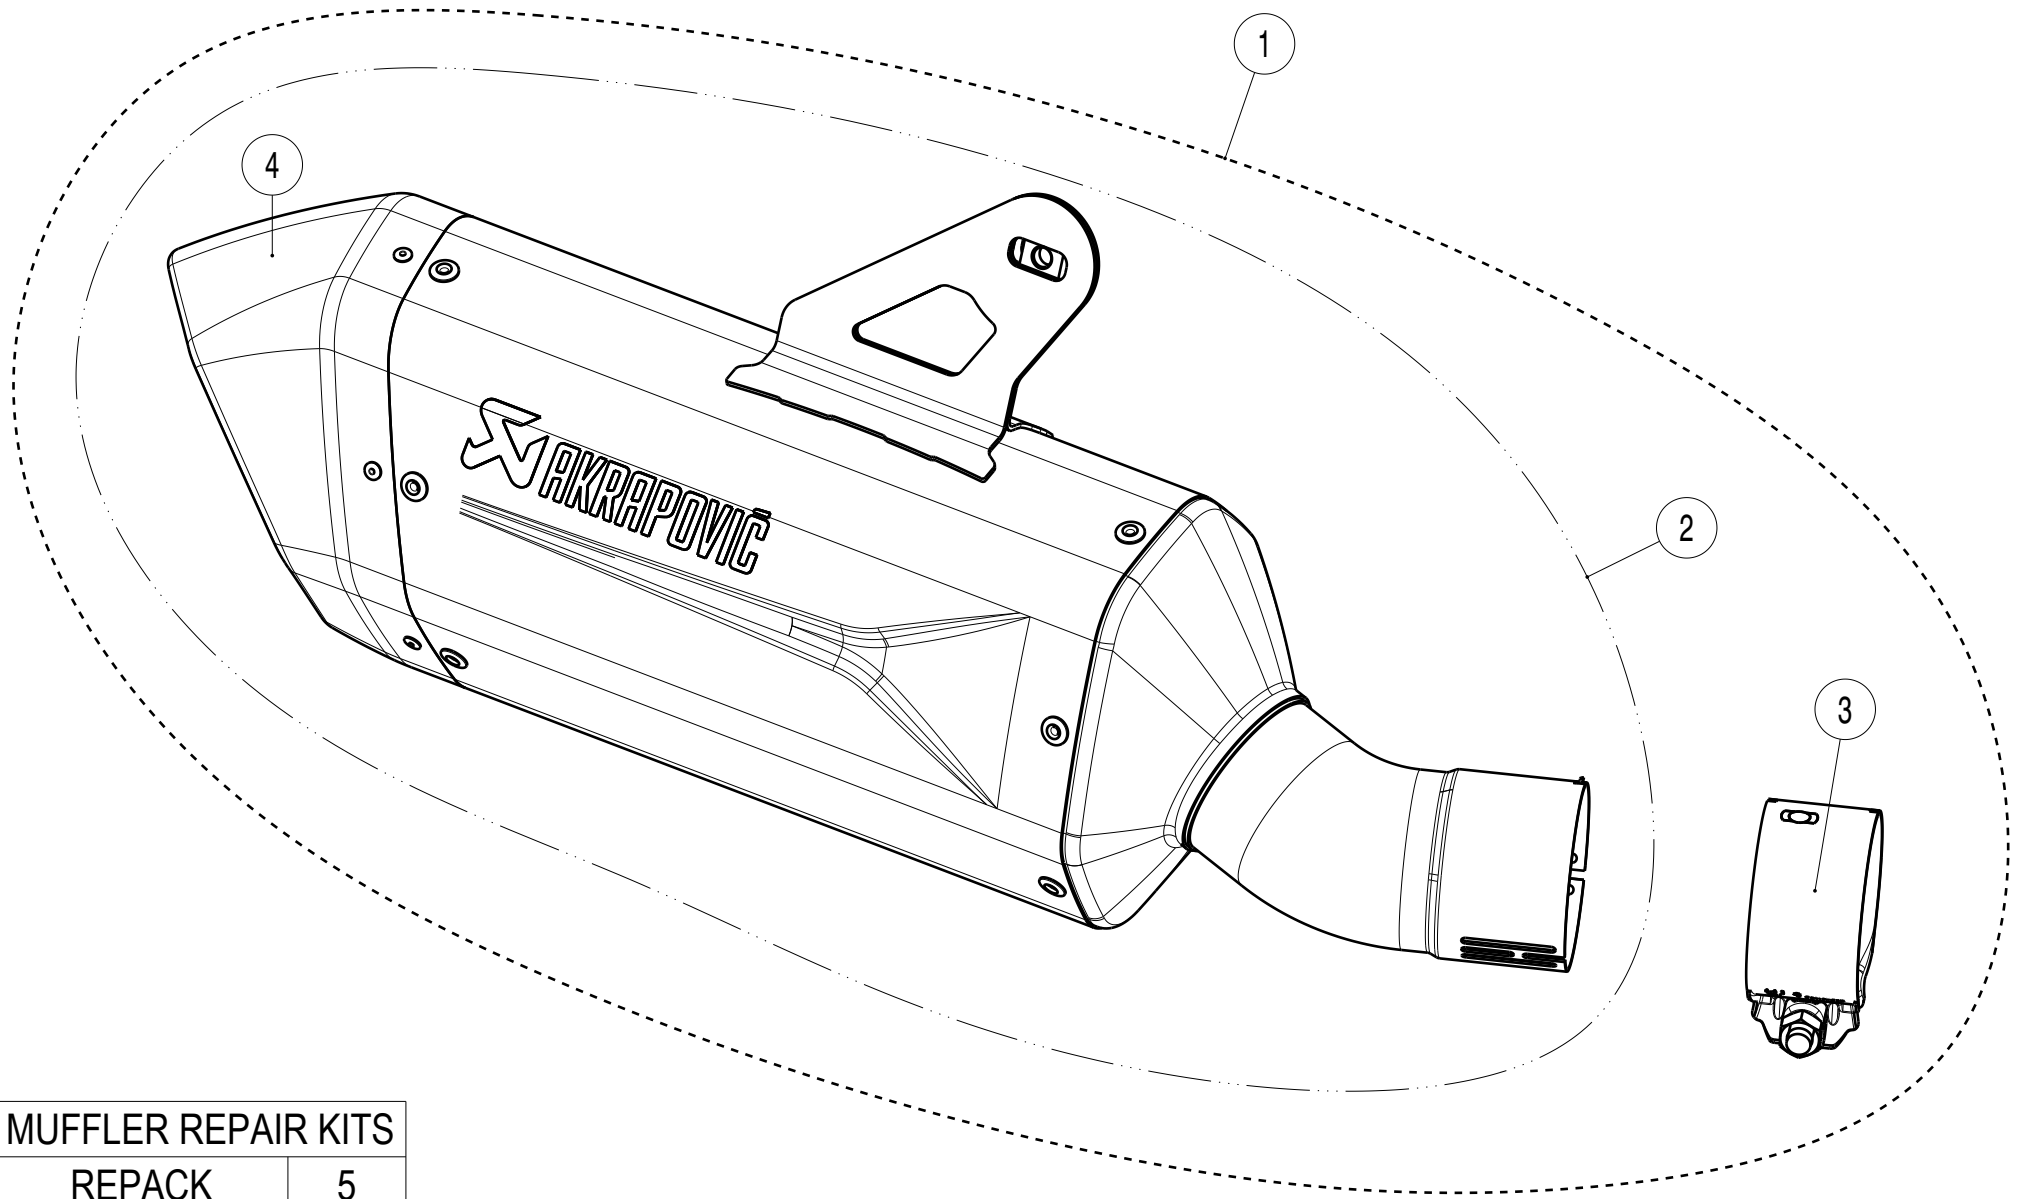

BMW R 1300 GS

STOCK

SLIP-ON EC-ECE

MUFFLER REPAIR KITS	
REPACK	5
SLEEVE	6

No.	SalesCode	Description	Qty.
1	S-B13SO4-HJGTBL	slip on system black	1
2	M-HJG00105TBL	muffler black	1
3	P-R192	clamp SS	1
4	V-EC442	end cap CA	1
5	P-RPCK353	muffler repack kit	1
6	P-RKS788JG284BL	sleeve kit black	1