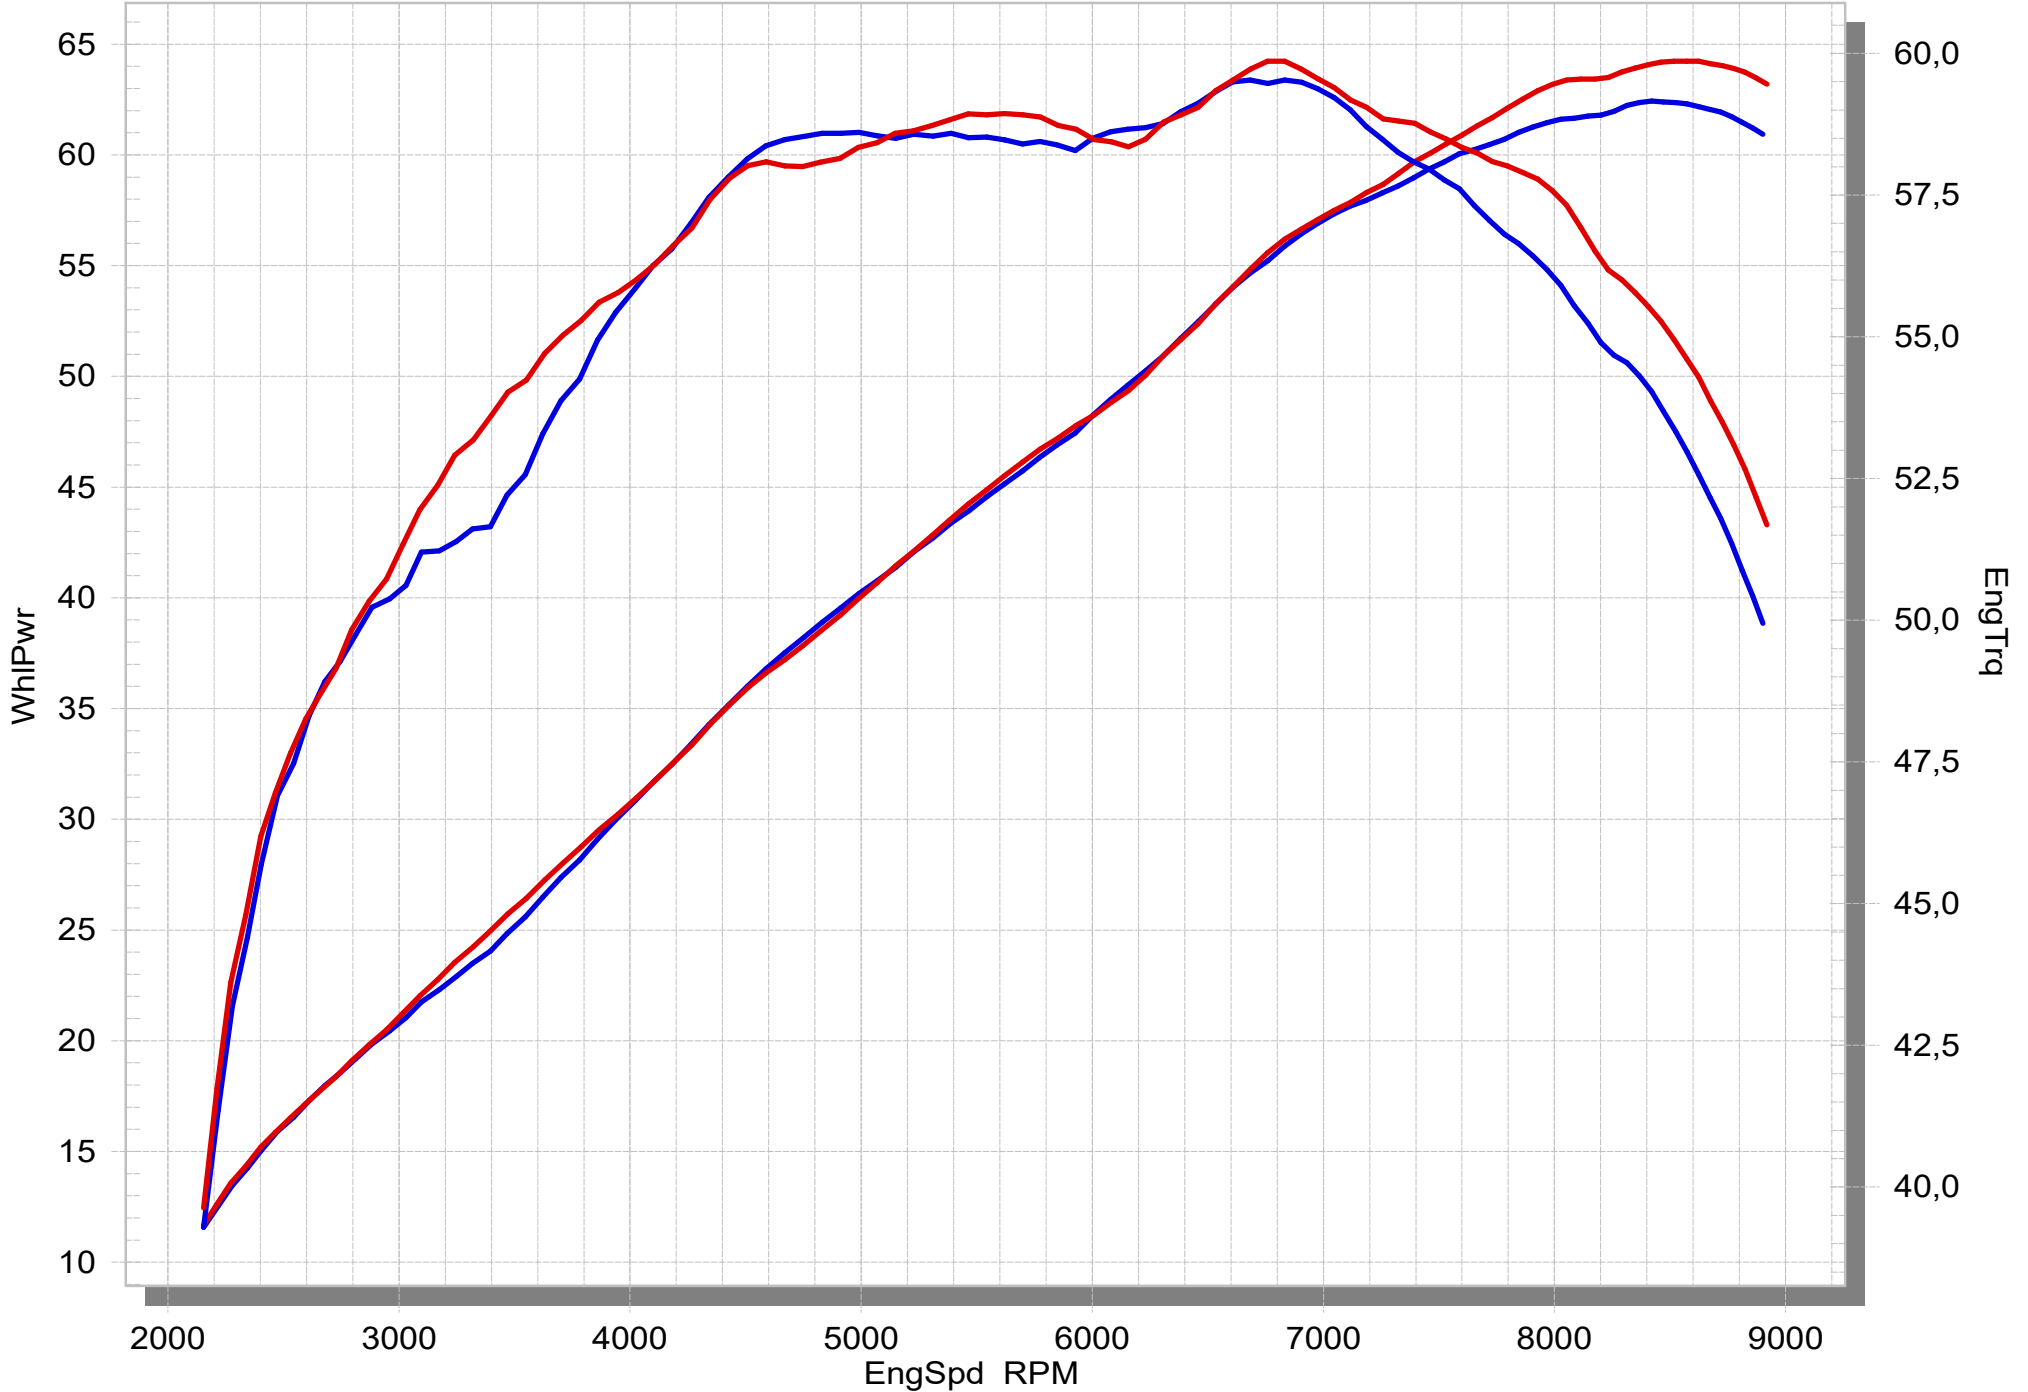

KAWASAKI NINJA 650 / Z 650

STOCK EXHAUST

RACING LINE

MUFLER RAPAIR KITS	
REPACK	19
SLEEVE	20

WARNING! EC TYPE APPROVAL IS VALID ONLY WHEN CATALYTIC CONVERTER IS INSTALLED!

No.	SalesCode	Description	Qty.
1	S-K6R14-HEGEHT/1	slip on system	1
2	P-KAT-084/1	catalytic converter	1
3	M-HEGEH00704T/1	muffler	1
4	L-K6R11/1	link pipe SS	1
5	H-K6R11	header SS	1
6	V-EC338	end cap	1
7	P-FB129	bolt	3
8	P-DRH4/BAR316	heat resistant washer	3
9	P-DRH1/BAR316	heat resistant washer	3
10	P-FN8	nut	3
11	P-TT73	belt TI for SS sleeve	1
12	P-HST13AL	sticker vertical	2
13	P-X186	bracket SS	1
14	P-FB42	bolt	4
15	P-LT1	screw sealant	1
16	P-S1/2	spring	6
17	P-FB65	bolt	2
18	P-DR4	washer SS	2
19	P-RPCK163	muffler repack kit	1
20	P-RKS690EGEH65/1	sleeve kit	1