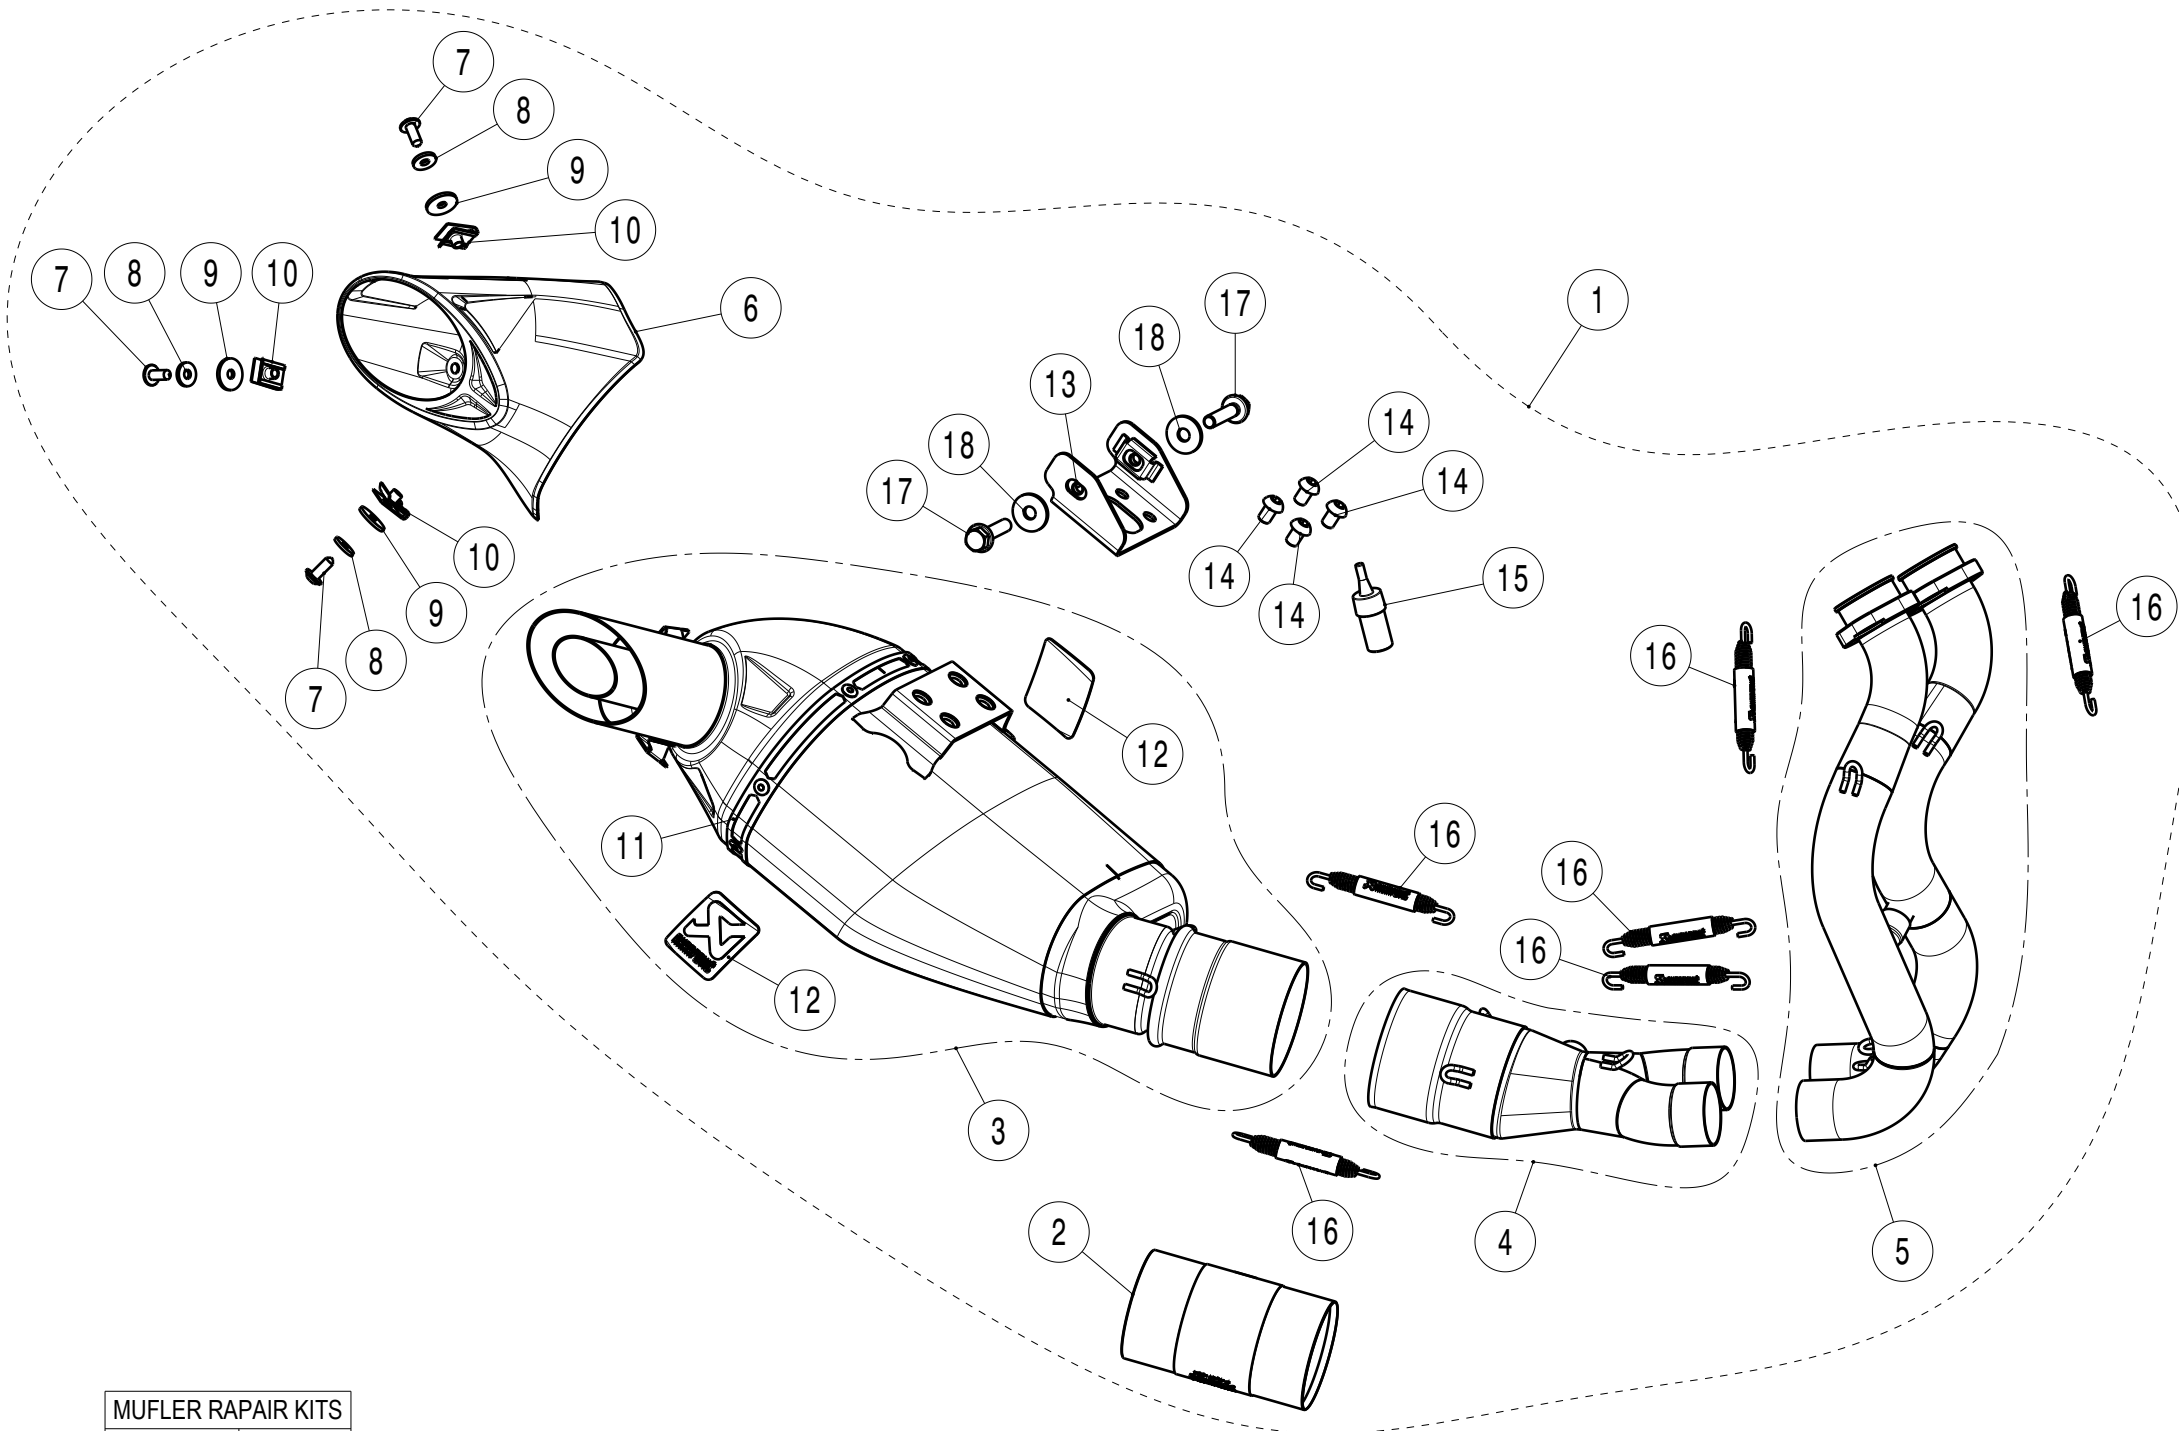

KAWASAKI NINJA 650 / Z 650

STOCK EXHAUST

RACING LINE

MUFLER RAPAIR KITS	
REPACK	19
SLEEVE	20

WARNING! EC TYPE APPROVAL IS VALID ONLY WHEN CATALYTIC CONVERTER IS INSTALLED!

No.	SalesCode	Description	Qty.
1	S-K6R14-HEGEHT/1	slip on system	1
2	P-KAT-084/1	catalytic converter	1
3	M-HEGEH00704T/1	muffler	1
4	L-K6R11/1	link pipe SS	1
5	H-K6R11	header SS	1
6	V-EC338	end cap	1
7	P-FB129	bolt	3
8	P-DRH4/BAR316	heat resistant washer	3
9	P-DRH1/BAR316	heat resistant washer	3
10	P-FN8	nut	3
11	P-TT73	belt TI for SS sleeve	1
12	P-HST13AL	sticker vertical	2
13	P-X186	bracket SS	1
14	P-FB42	bolt	4
15	P-LT1	screw sealant	1
16	P-S1/2	spring	6
17	P-FB65	bolt	2
18	P-DR4	washer SS	2
19	P-RPCK163	muffler repack kit	1
20	P-RKS690EGEH65/1	sleeve kit	1