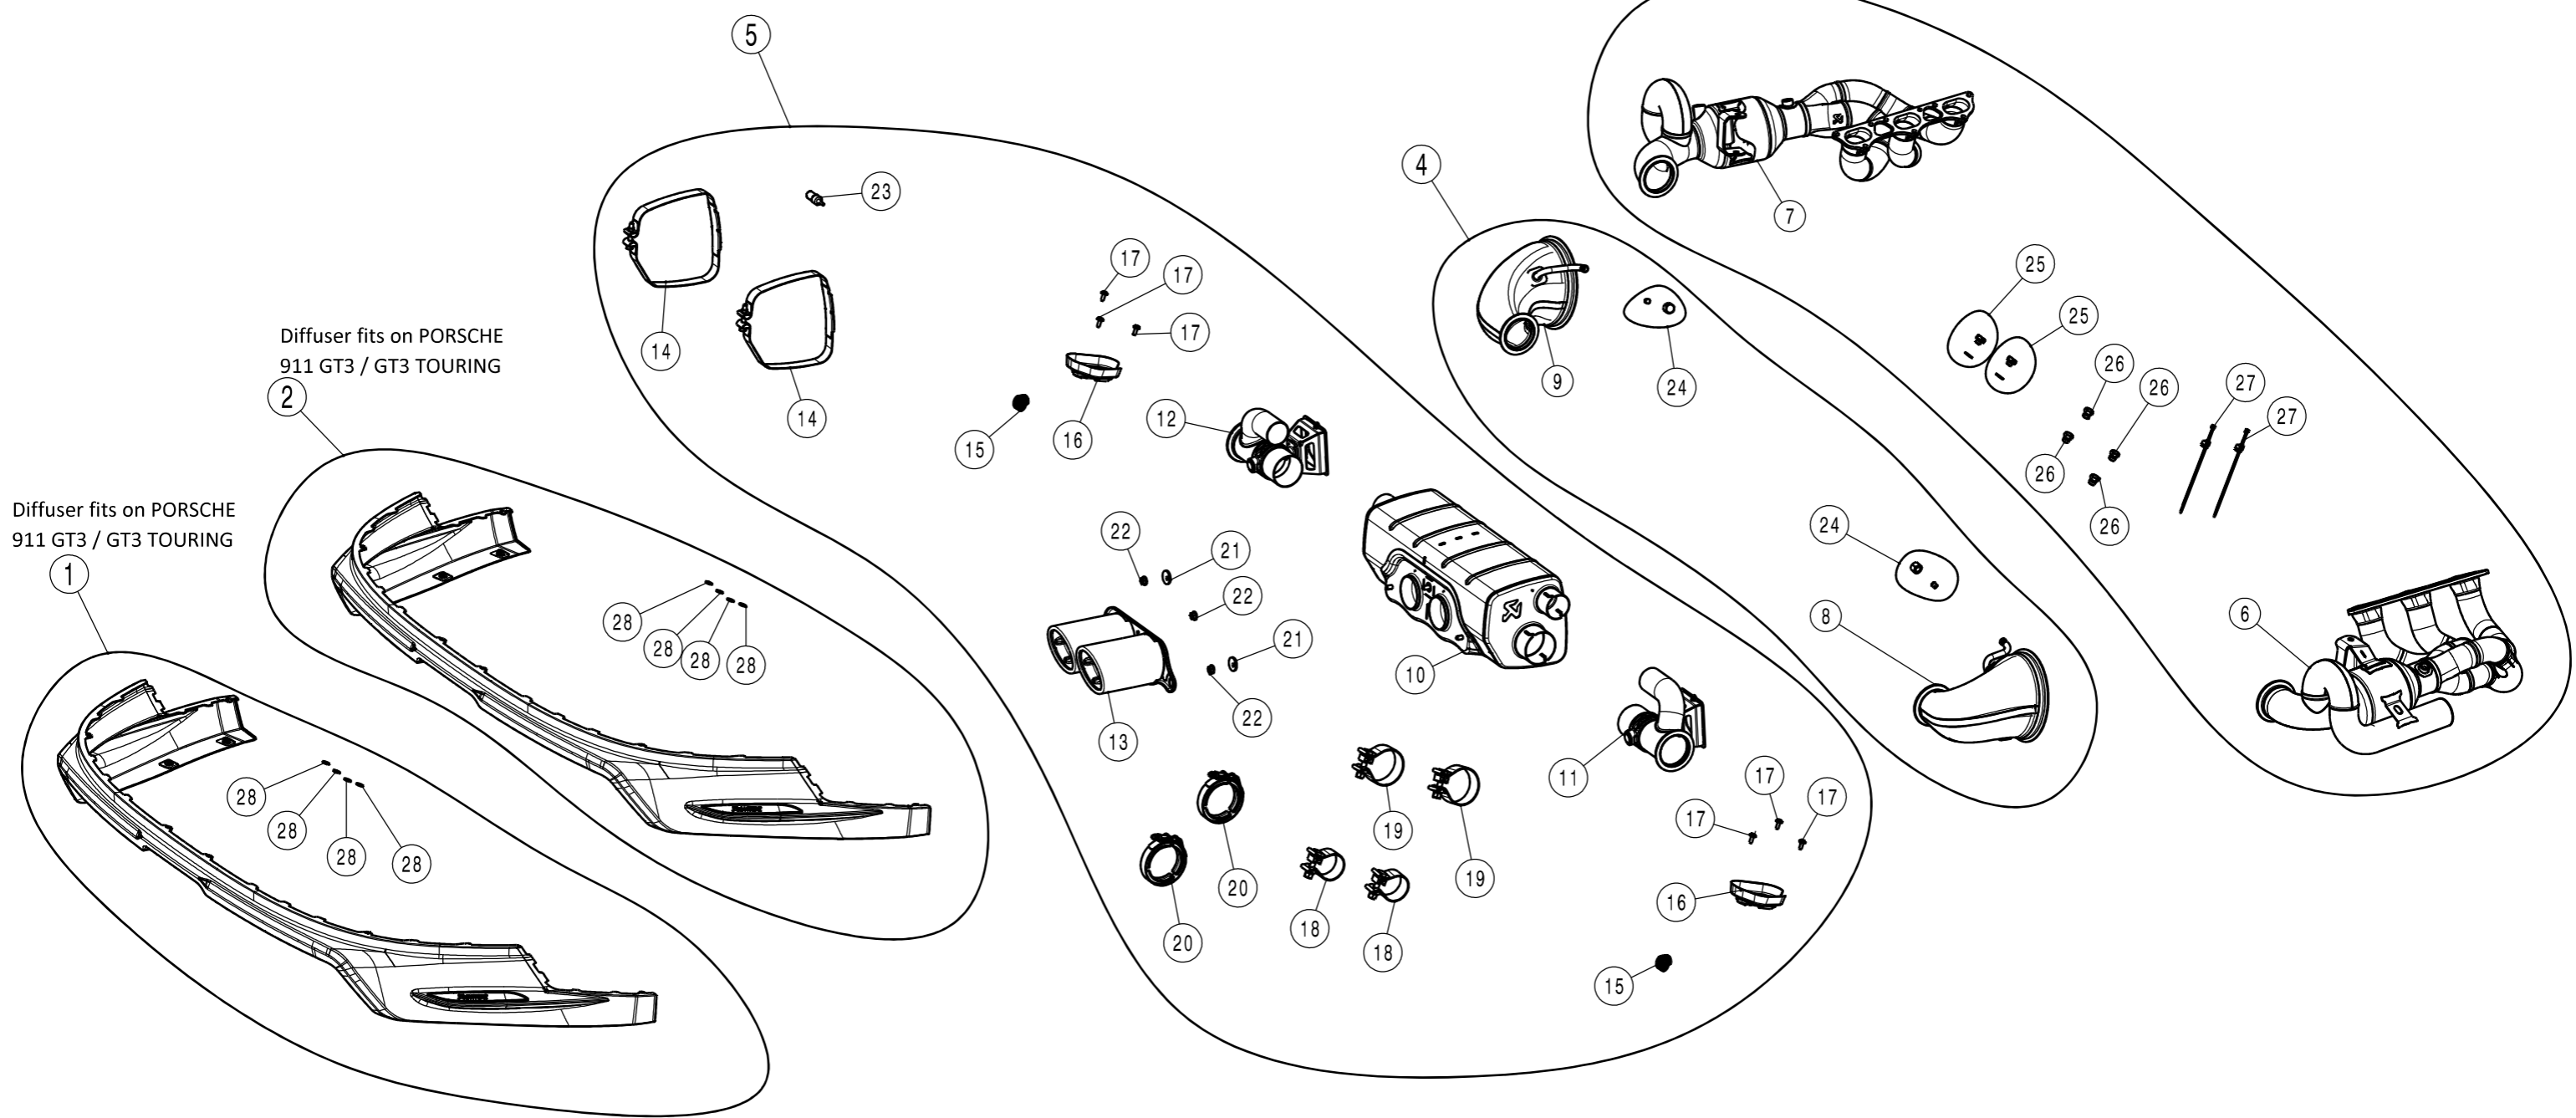

Evolution Header Set fits on PORSCHE
911 GT3 / GT3 TOURING

Diffuser fits on PORSCHE
911 GT3 / GT3 TOURING

No.	SalesCode	Description	Qty.
1	DI-PO/CA/9/G	rear CA diffuser Glossy	1
28	P-DR191	washer	4