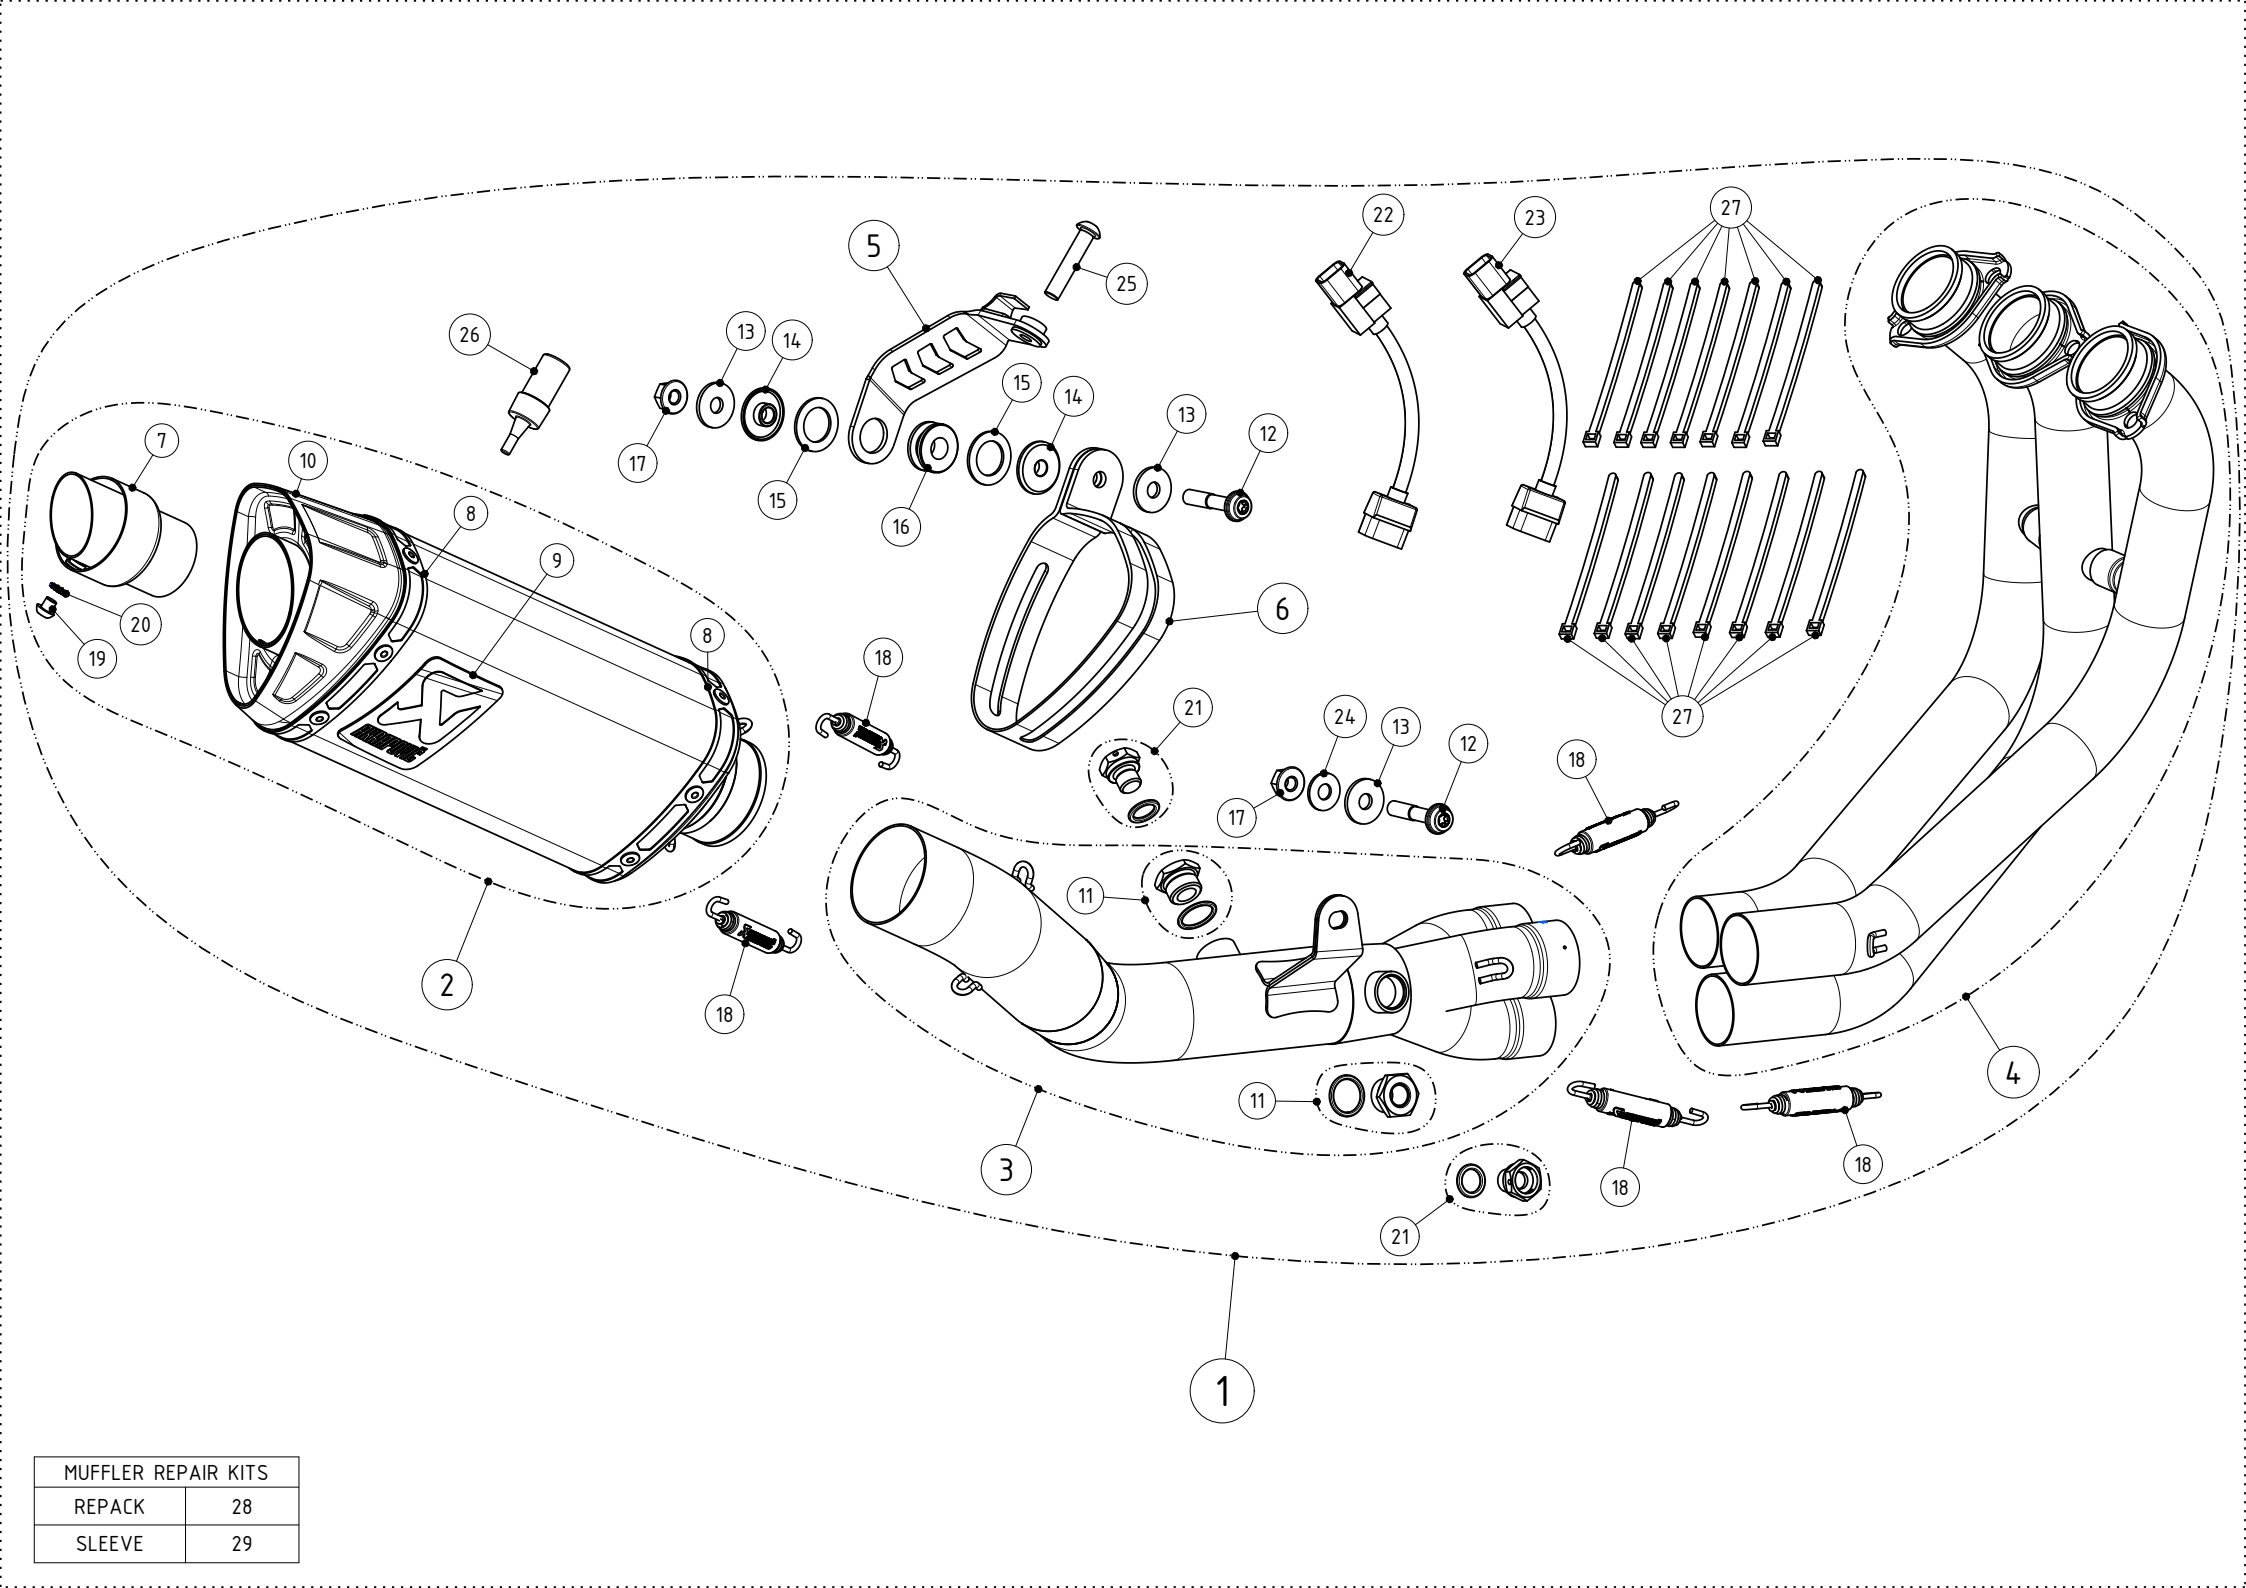

# YAMAHA MT-09

STOCK

RACING LINE

MUFFLER REPAIR KITS	
REPACK	28
SLEEVE	29

No.	SalesCode	Description	Qty.
1	S-Y9R17-APC	system	1
2	M-AP01503C	muffler	1
3	L-Y9R4	link pipe SS	1
4	H-Y9R3	header SS	1
5	P-X329	bracket SS	1
6	P-MCCAP13	muffler clamp	1
7	V-TUV177	noise reduction insert	1
8	P-TT62	titanium tape	2
9	P-VST2AL	sticker	1
10	V-EC374	end cap TI	1
11	P-LBSB4	lambda plug	2
12	P-FB156	screw FE	2
13	P-DR4	washer SS	3
14	P-DR62	spacer bushe AL	2
15	P-DR207	washer SS	2
16	P-GUV013	rubber insert	1
17	P-FN12	nut	2
18	P-S1/2	spring	5
19	P-FB86	bolt	1
20	P-DR18	washer SS	1
21	P-HF661	lambda plug	2
22	P-HF1311	connection cable	1
23	P-HF1264	connection cable	1
24	P-DR86	\$washer SS	1
25	P-FB221	bolt	1
26	P-LT1	screw sealant	1
27	P-VEZ1	cable tie	15
28	P-RPCK297	muffler repack kit	1
29	P-RKS434AP250	muffler sleeve kit	1