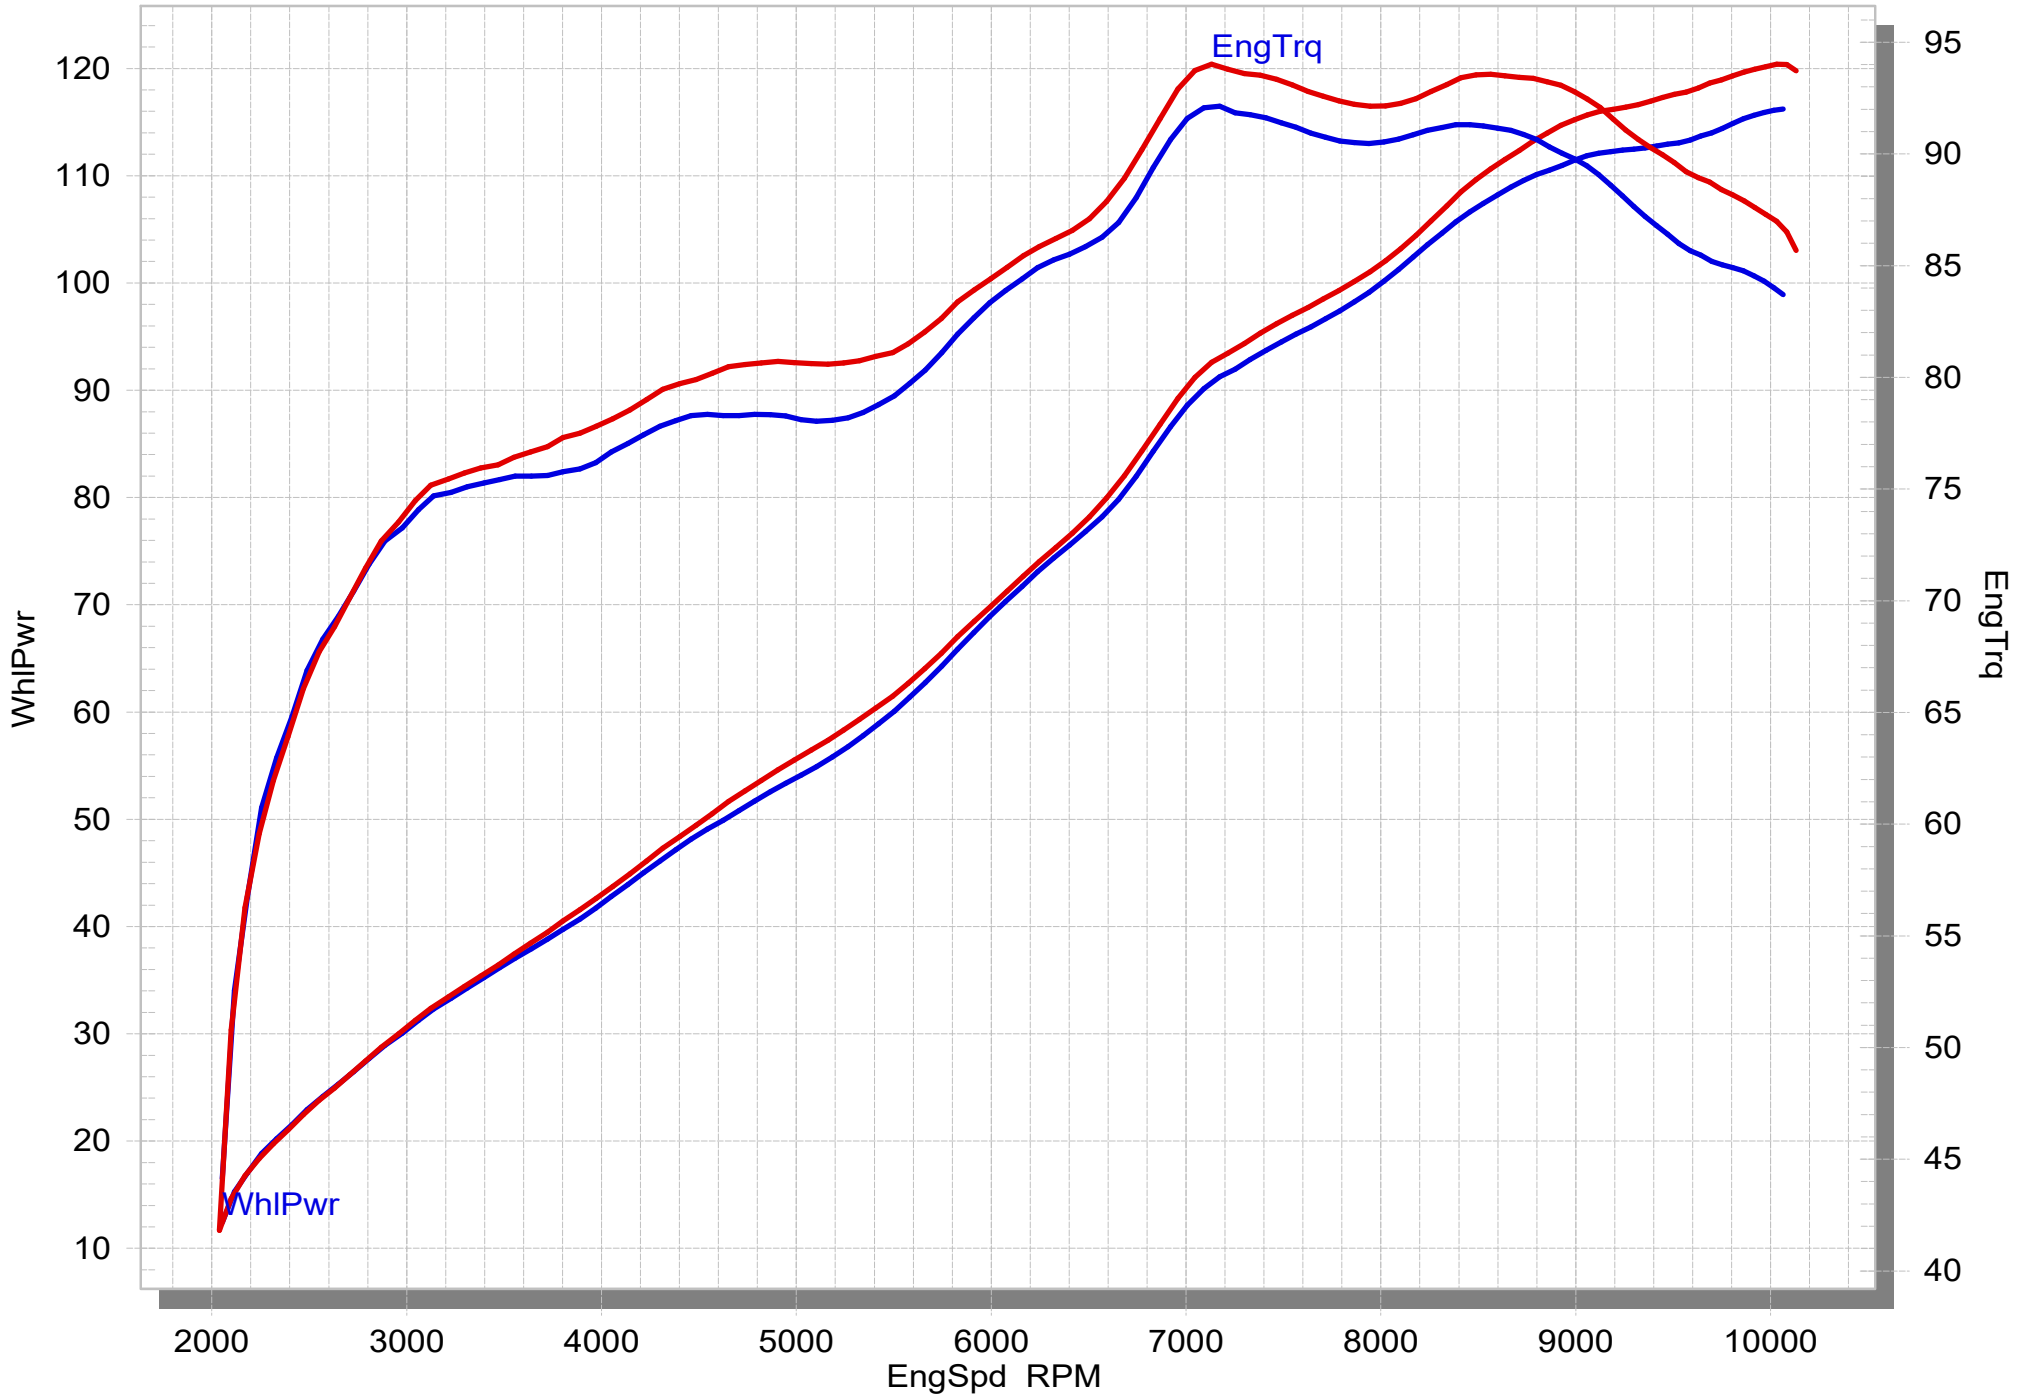

# YAMAHA MT-09

STOCK

RACING LINE

MUFFLER REPAIR KITS	
REPACK	28
SLEEVE	29

No.	SalesCode	Description	Qty.
1	S-Y9R17-APC	system	1
2	M-AP01503C	muffler	1
3	L-Y9R4	link pipe SS	1
4	H-Y9R3	header SS	1
5	P-X329	bracket SS	1
6	P-MCCAP13	muffler clamp	1
7	V-TUV177	noise reduction insert	1
8	P-TT62	titanium tape	2
9	P-VST2AL	sticker	1
10	V-EC374	end cap TI	1
11	P-LBSB4	lambda plug	2
12	P-FB156	screw FE	2
13	P-DR4	washer SS	3
14	P-DR62	spacer bushe AL	2
15	P-DR207	washer SS	2
16	P-GUV013	rubber insert	1
17	P-FN12	nut	2
18	P-S1/2	spring	5
19	P-FB86	bolt	1
20	P-DR18	washer SS	1
21	P-HF661	lambda plug	2
22	P-HF1311	connection cable	1
23	P-HF1264	connection cable	1
24	P-DR86	\$washer SS	1
25	P-FB221	bolt	1
26	P-LT1	screw sealant	1
27	P-VEZ1	cable tie	15
28	P-RPCK297	muffler repack kit	1
29	P-RKS434AP250	muffler sleeve kit	1