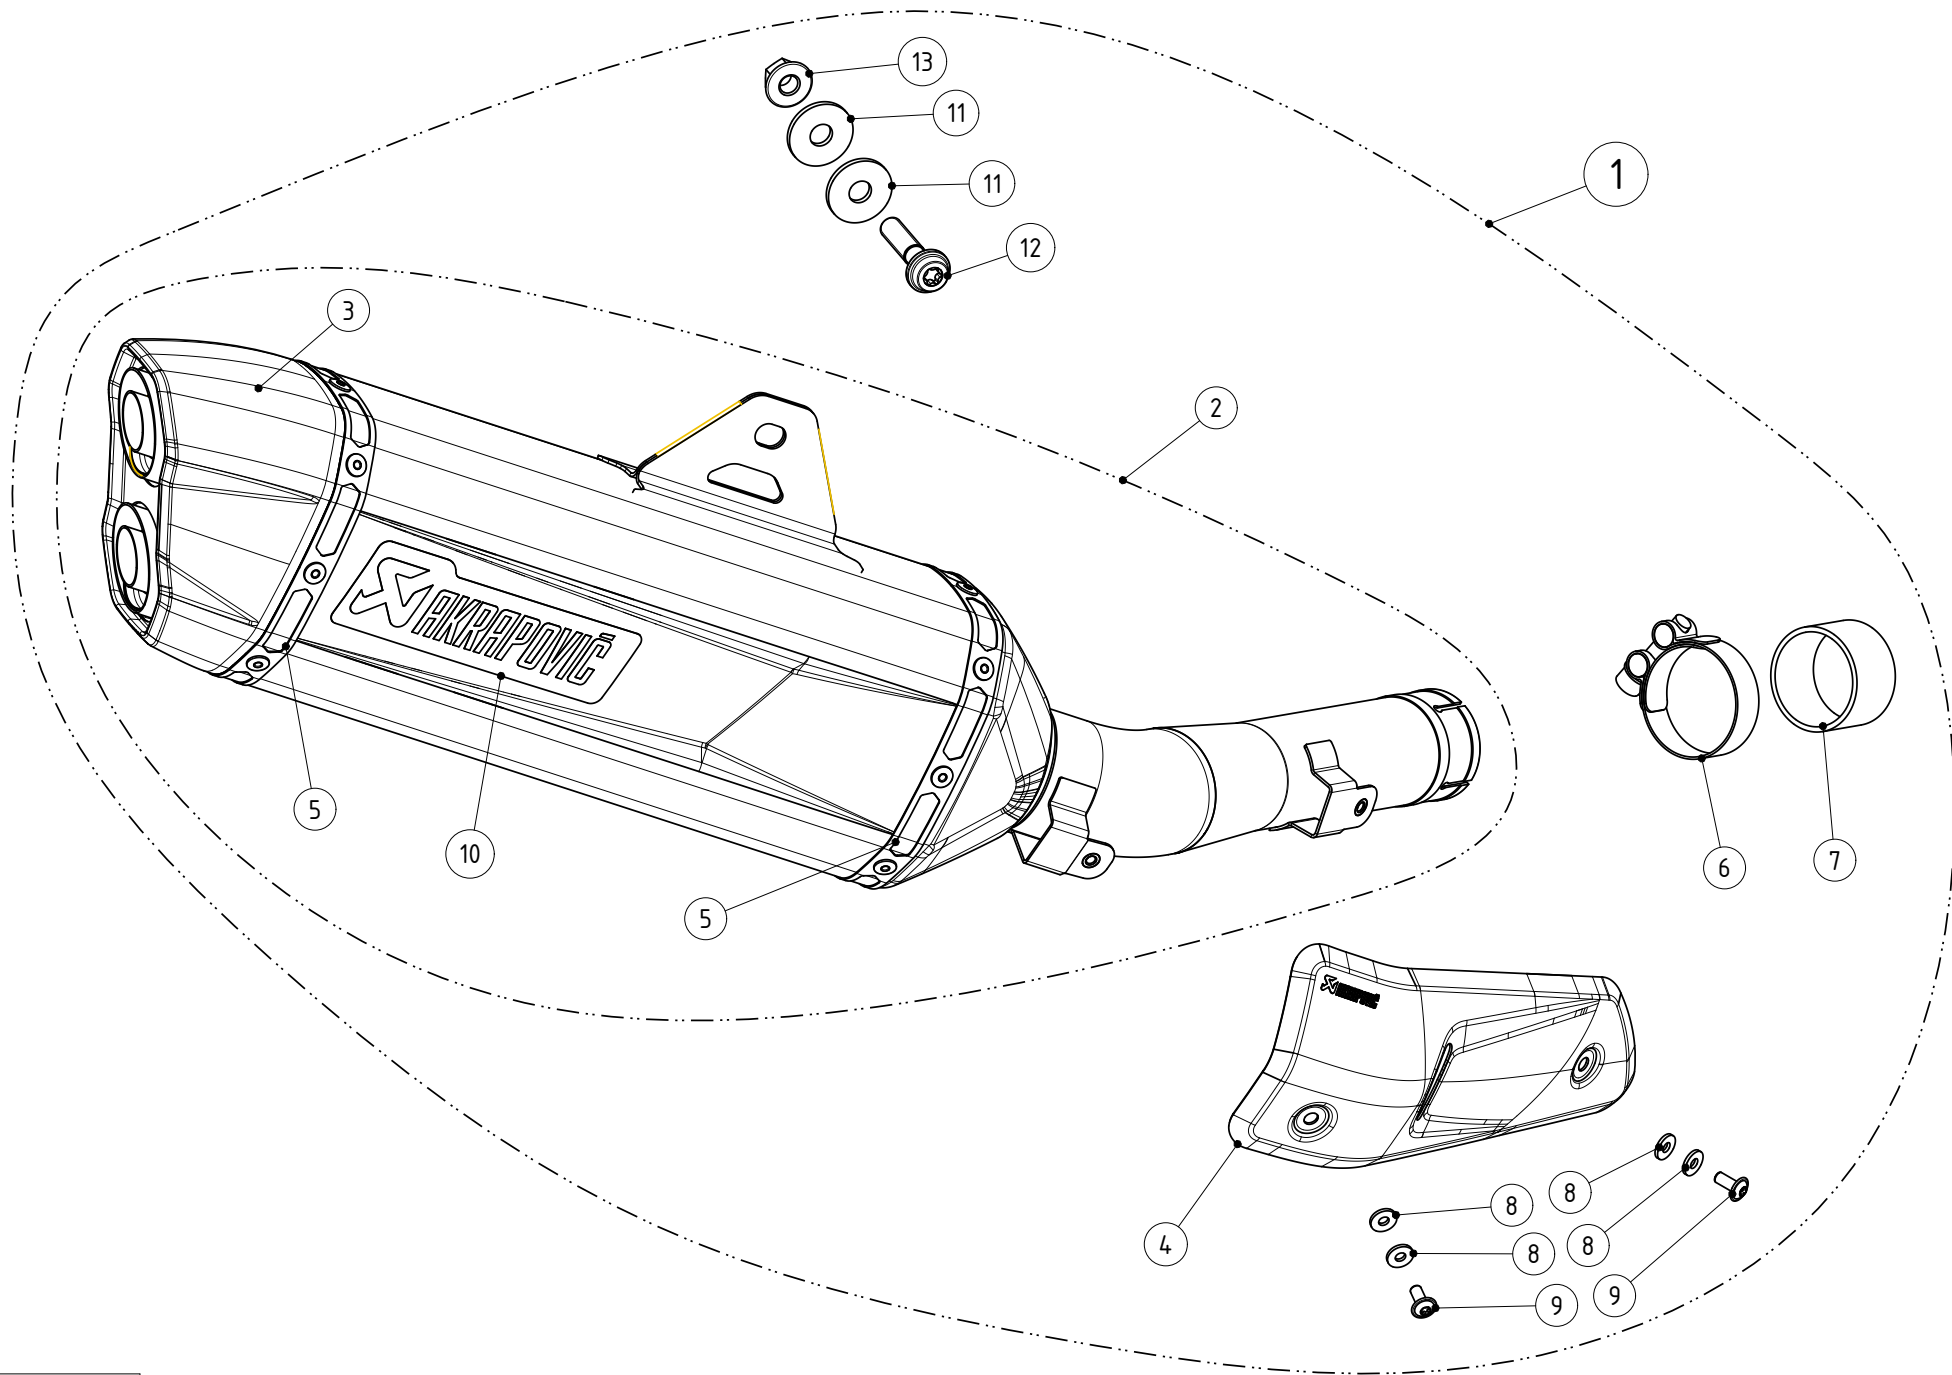

# Yamaha Ténéré 700

 STOCK

 SLIP-ON LINE

MUFFLER REPAIR KITS	
REPACK	14
SLEEVE	15

No.	SalesCode	Description	Qty.
1	S-Y7SO3-HGJT	slip on system	1
2	M-HGJ00202T	\$muffler	1
3	V-EC373	end cap	1
4	P-HSY7SO2	heat shield CA	1
5	P-TT86	belt TI for TI sleeve	2
6	P-R12/1	clamp SS	1
7	P-G64	graphite gasket	1
8	P-DRH2/BAR316	washer SS	4
9	P-FB164	bolt	2
10	P-HST6AL	sticker	1
11	P-DR64	washer SS	2
12	P-FB189	bolt	1
13	P-FN13	nut	1
14	P-RPCK272	muffler repack kit	1
15	P-RKS691GJ350	muffler sleeve kit	1
16	V-TUV314	noise insert	2