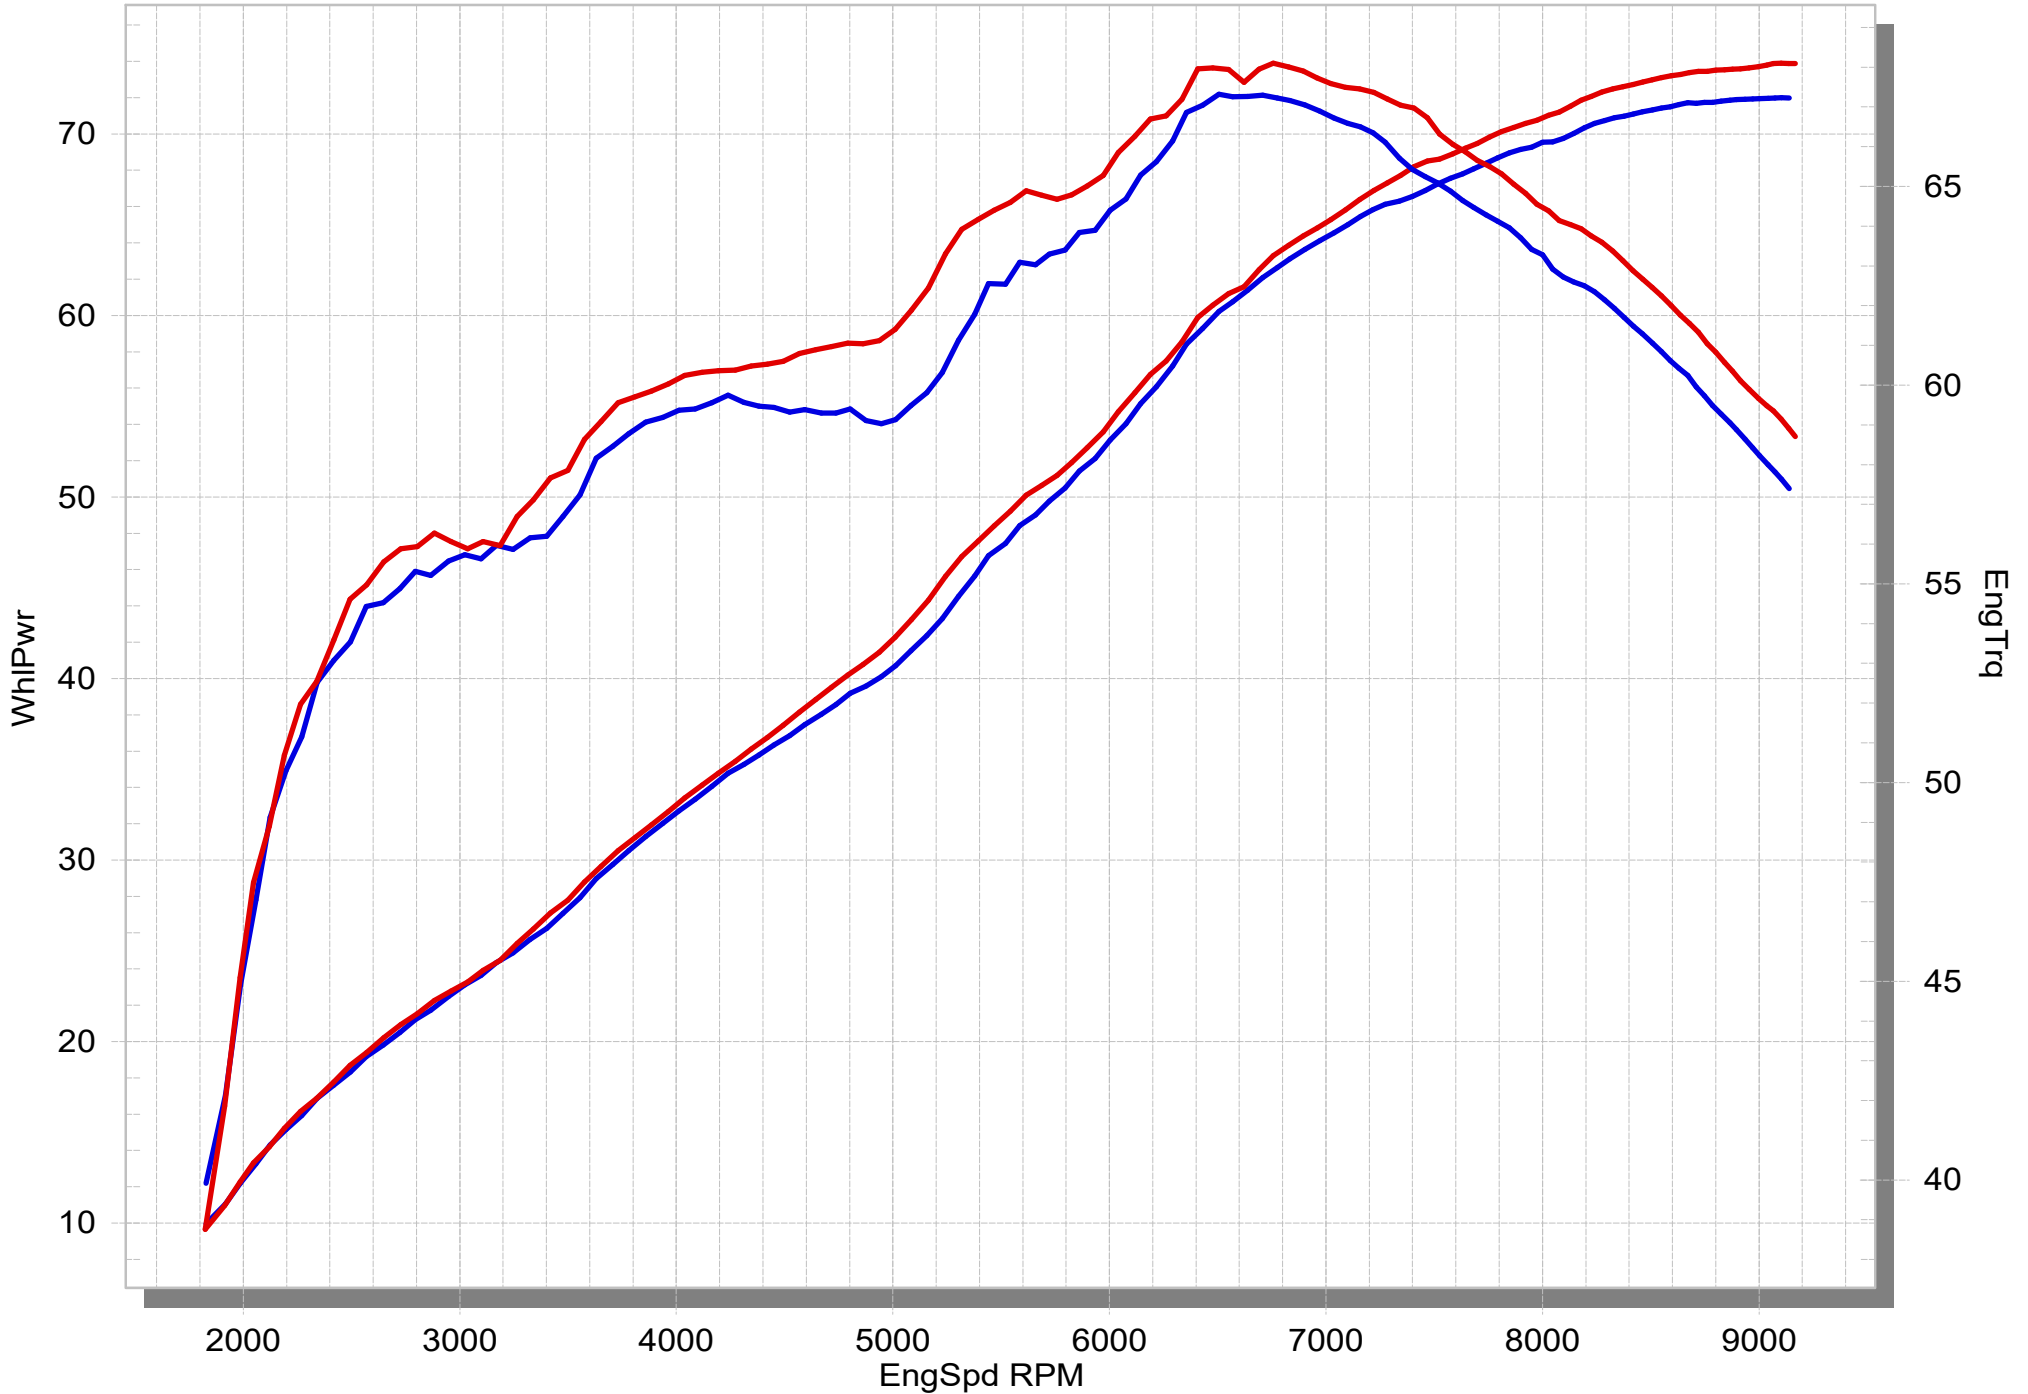

# Yamaha Ténéré 700

 STOCK

 SLIP-ON LINE

MUFFLER REPAIR KITS	
REPACK	14
SLEEVE	15

No.	SalesCode	Description	Qty.
1	S-Y7SO3-HGJT	slip on system	1
2	M-HGJ00202T	\$muffler	1
3	V-EC373	end cap	1
4	P-HSY7SO2	heat shield CA	1
5	P-TT86	belt TI for TI sleeve	2
6	P-R12/1	clamp SS	1
7	P-G64	graphite gasket	1
8	P-DRH2/BAR316	washer SS	4
9	P-FB164	bolt	2
10	P-HST6AL	sticker	1
11	P-DR64	washer SS	2
12	P-FB189	bolt	1
13	P-FN13	nut	1
14	P-RPCK272	muffler repack kit	1
15	P-RKS691GJ350	muffler sleeve kit	1
16	V-TUV314	noise insert	2