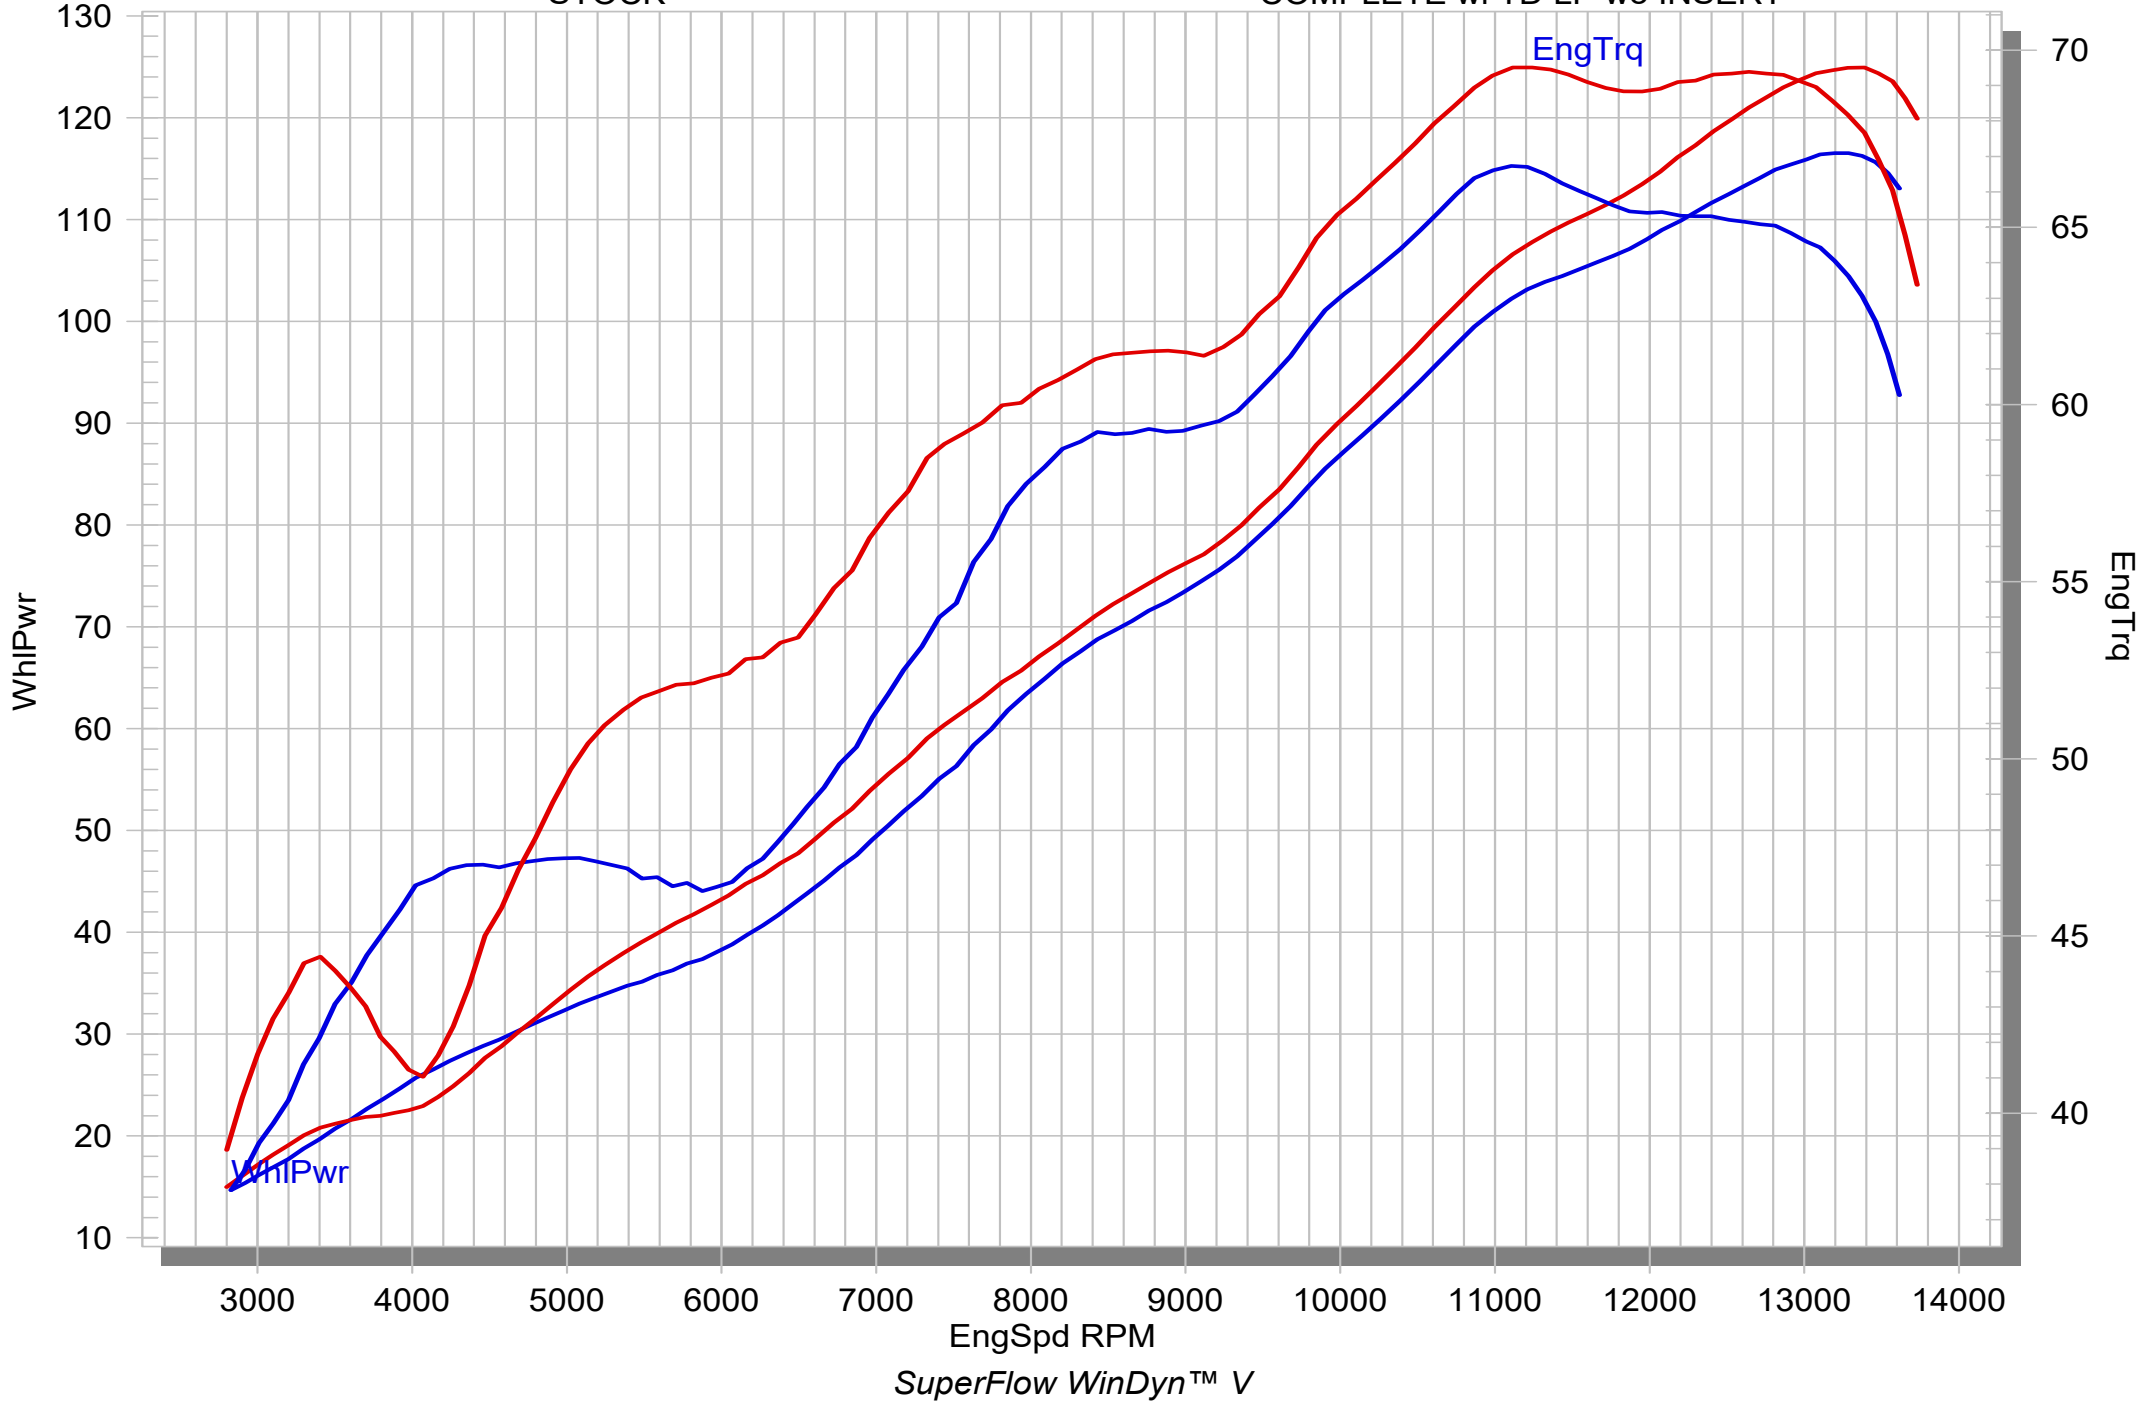

# KAWASAKI NINJA ZX-6R

STOCK

COMPLETE wi TD LP wo INSERT

No.	SalesCode	Description	Qty.
1	L-K6R13	link pipe SS	1
2	P-S1/2	spring	4
3	P-HF284	lambda plug	1
4	P-FN13	nut	1
5	P-DR64	washer SS	1
6	P-FB165	bolt	1