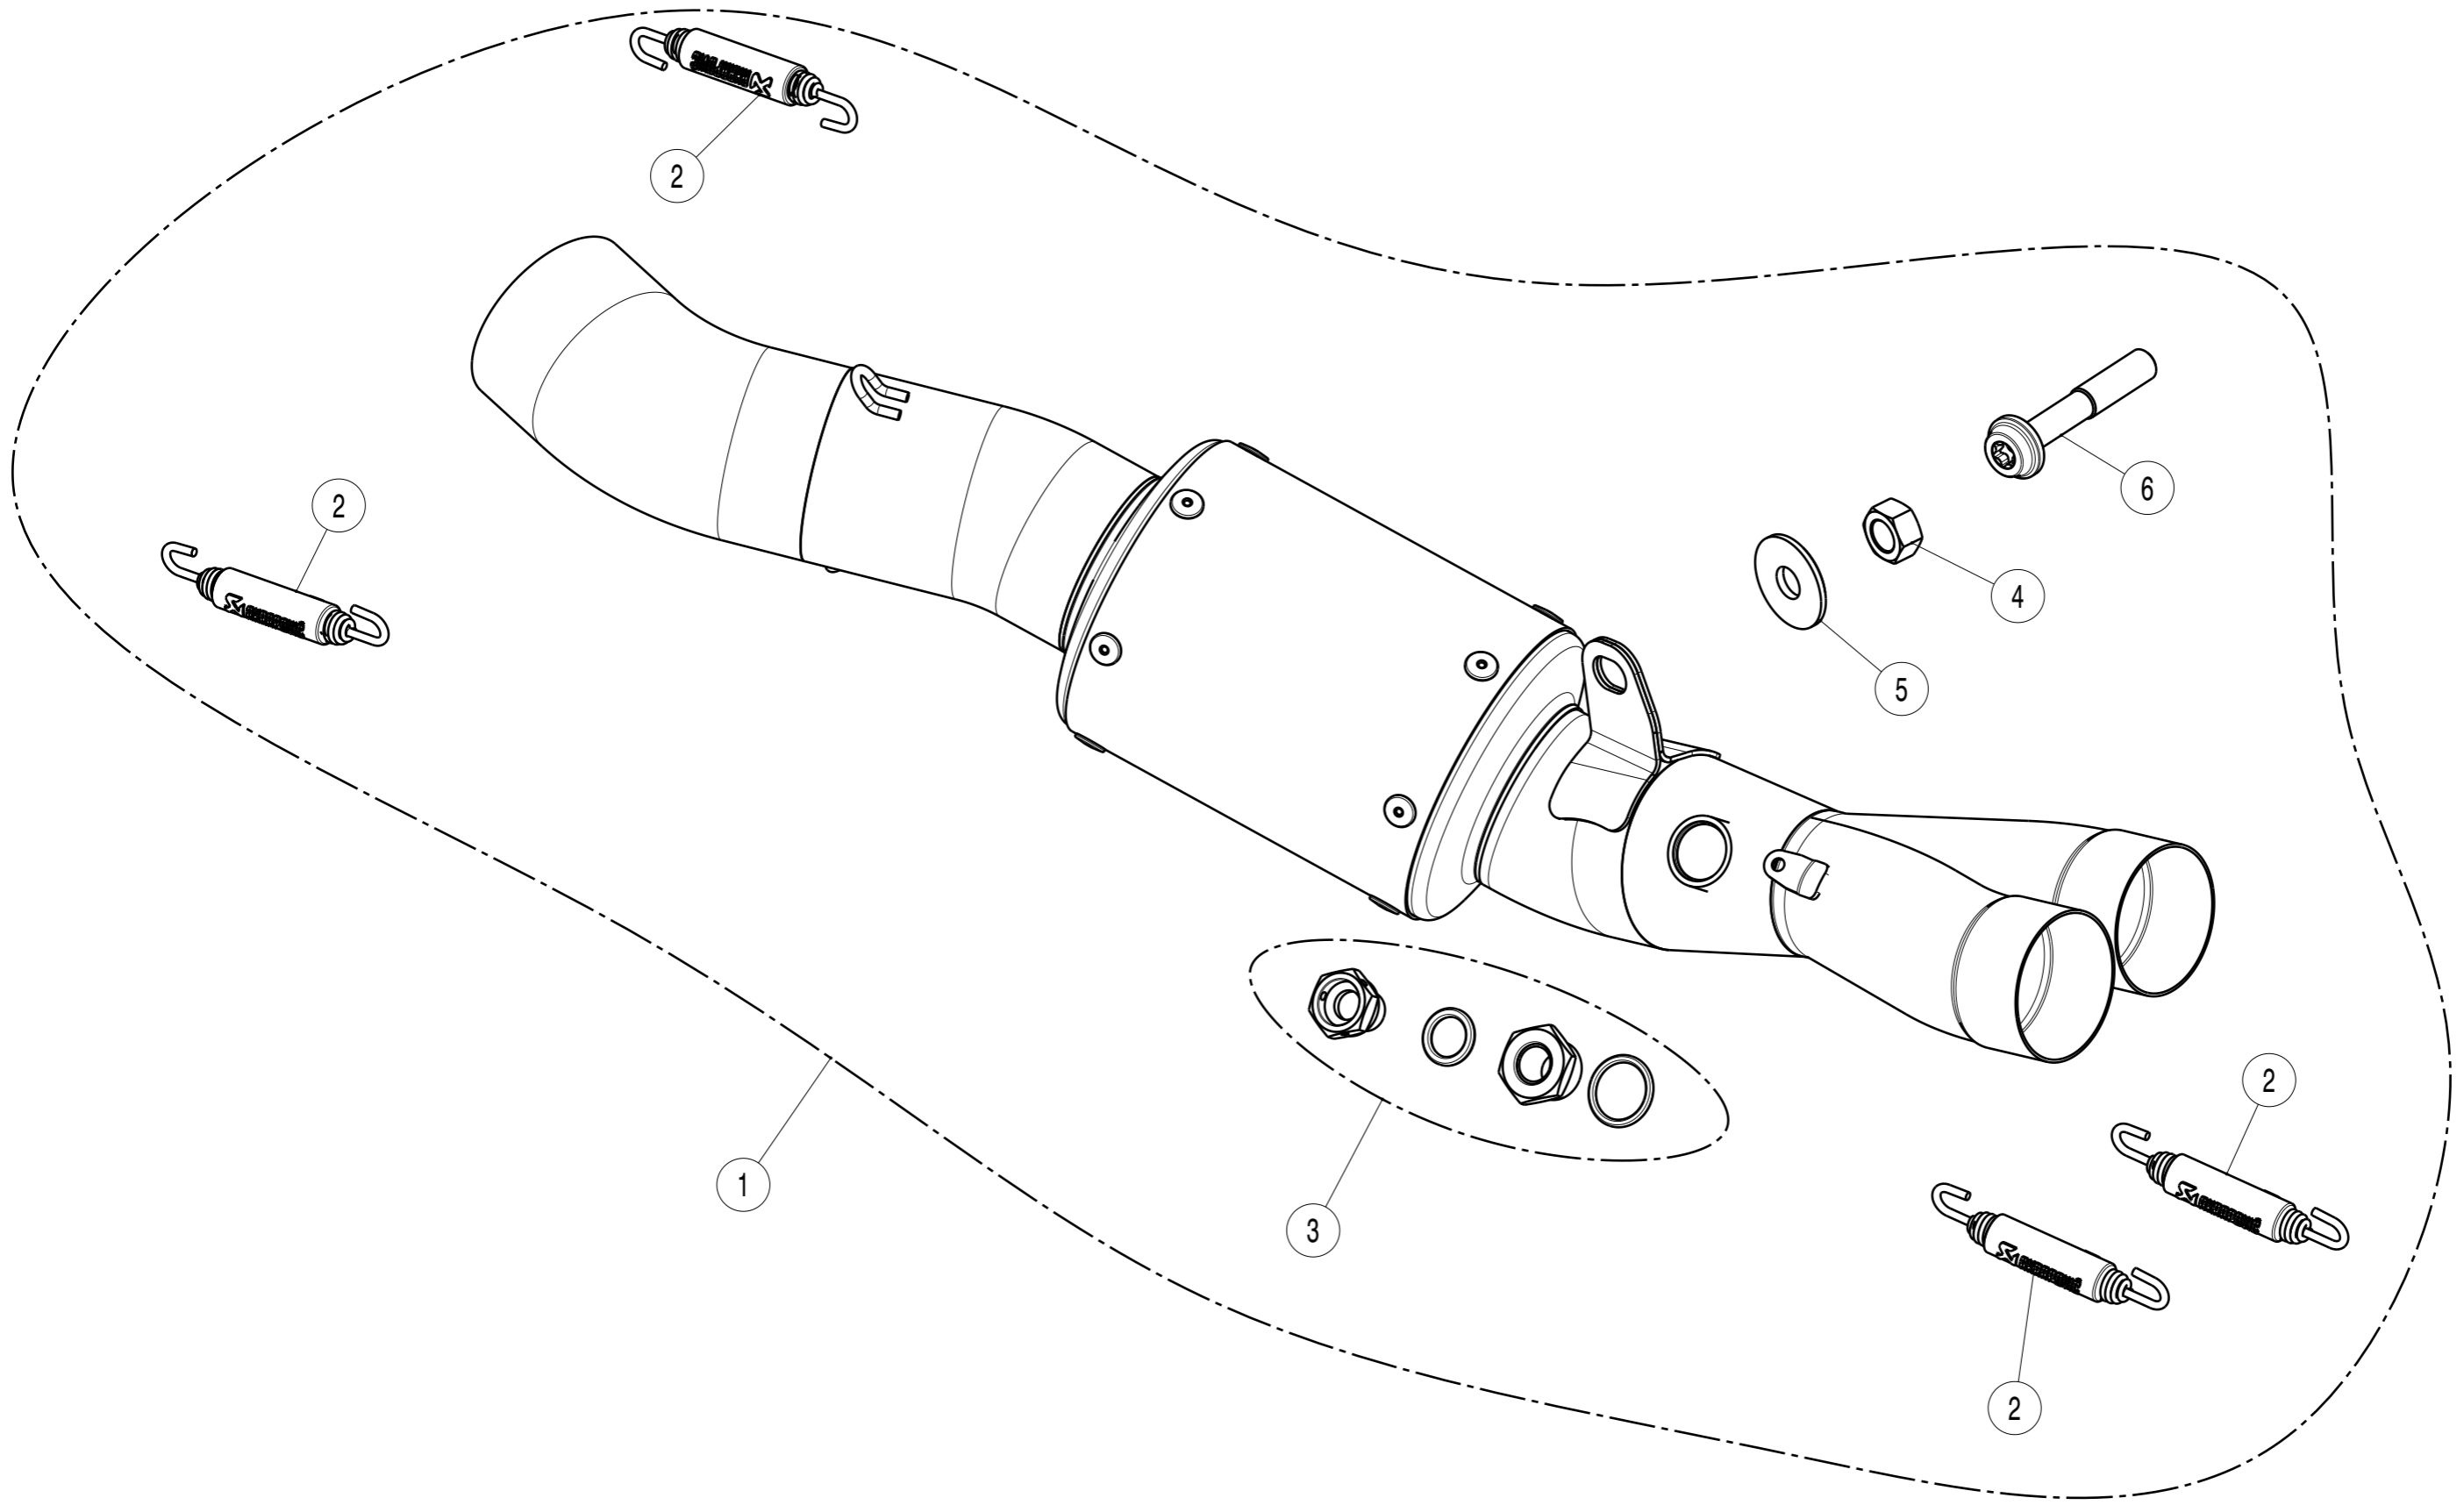

# KAWASAKI NINJA ZX-6R

STOCK

COMPLETE wi TD LP wo INSERT

No.	SalesCode	Description	Qty.
1	L-K6R13	link pipe SS	1
2	P-S1/2	spring	4
3	P-HF284	lambda plug	1
4	P-FN13	nut	1
5	P-DR64	washer SS	1
6	P-FB165	bolt	1