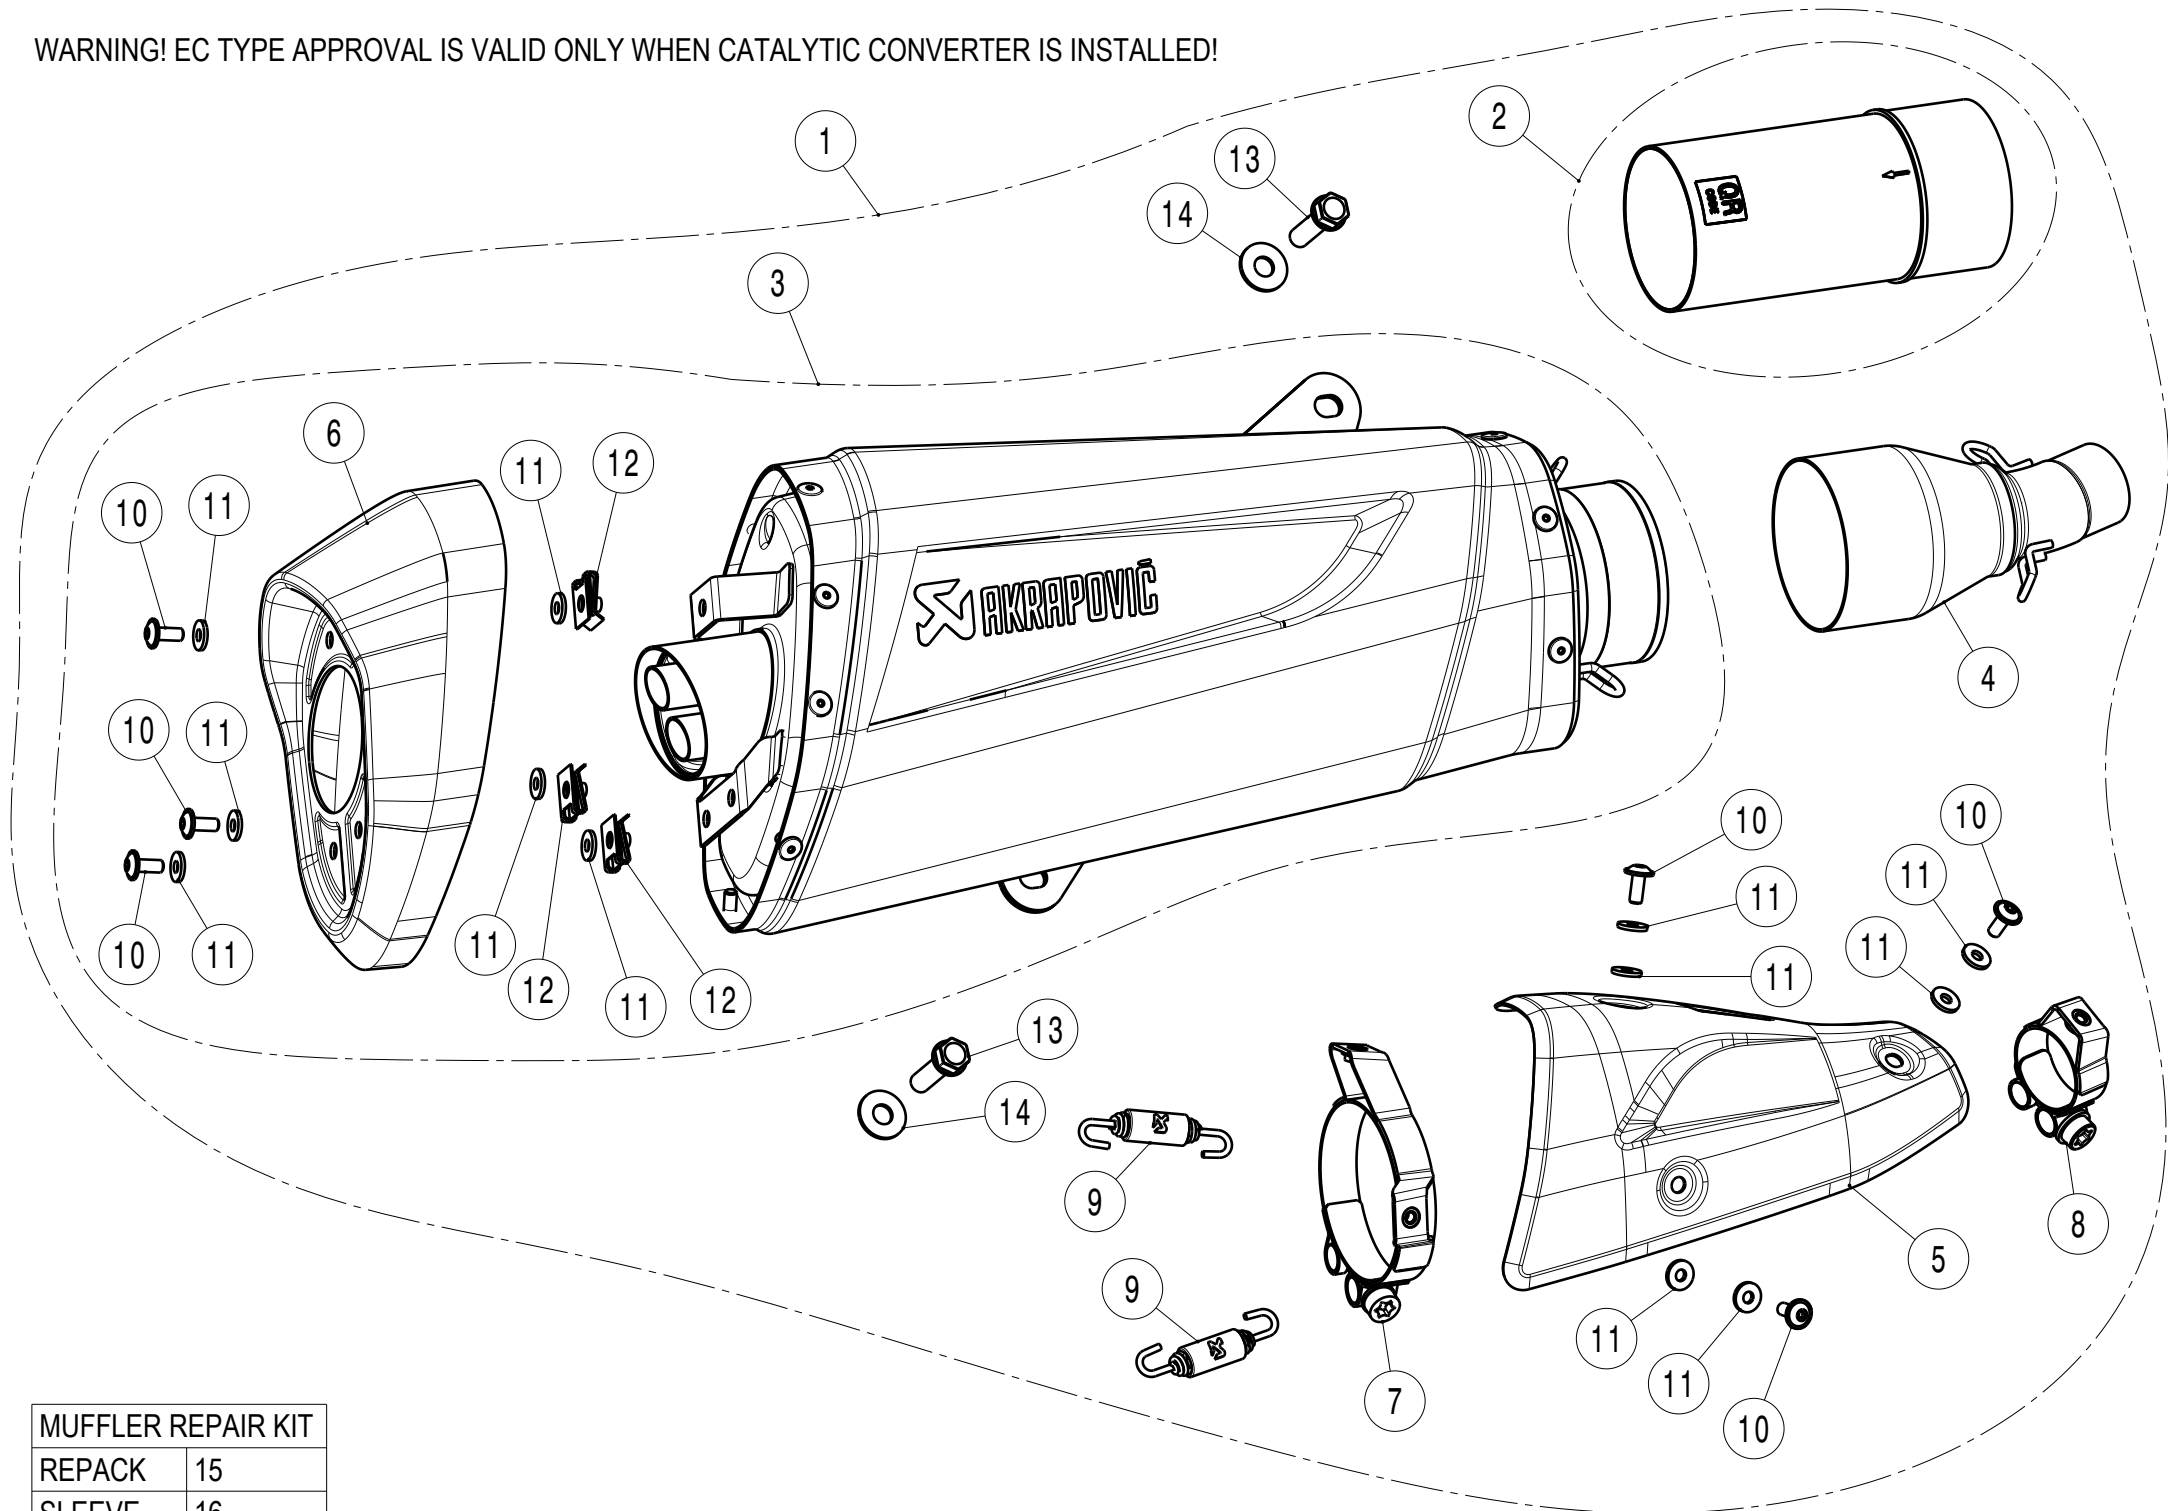

VESPA GTS 300

WARNING! EC TYPE APPROVAL IS VALID ONLY WHEN CATALYTIC CONVERTER IS INSTALLED!

MUFFLER REPAIR KIT	
REPACK	15
SLEEVE	16

No.	SalesCode	Description	Qty.
1	S-VE3SO10-HZDFBL	slip on system black	1
2	P-KAT-090	catalytic converter	1
3	M-HZDF00502SSBL	muffler	1
4	L-VE3SO3SS	link pipe SS	1
5	P-HSVE3SO2	heat shield CA	1
6	V-EC391	end cap	1
7	P-R177	clamp SS	1
8	P-R176	clamp SS	1
9	P-S2/1	spring	2
10	P-FB164	bolt	6
11	P-DRH2/BAR316	washer SS	12
12	P-FN1	nut	3
13	P-FB18	bolt	2
14	P-DR86	washer SS	2
15	P-RPCK284	muffler repack kit	1
16	P-RKS711ZDF369	muffler sleeve kit	1
17	V-TUV320	insert SS	1