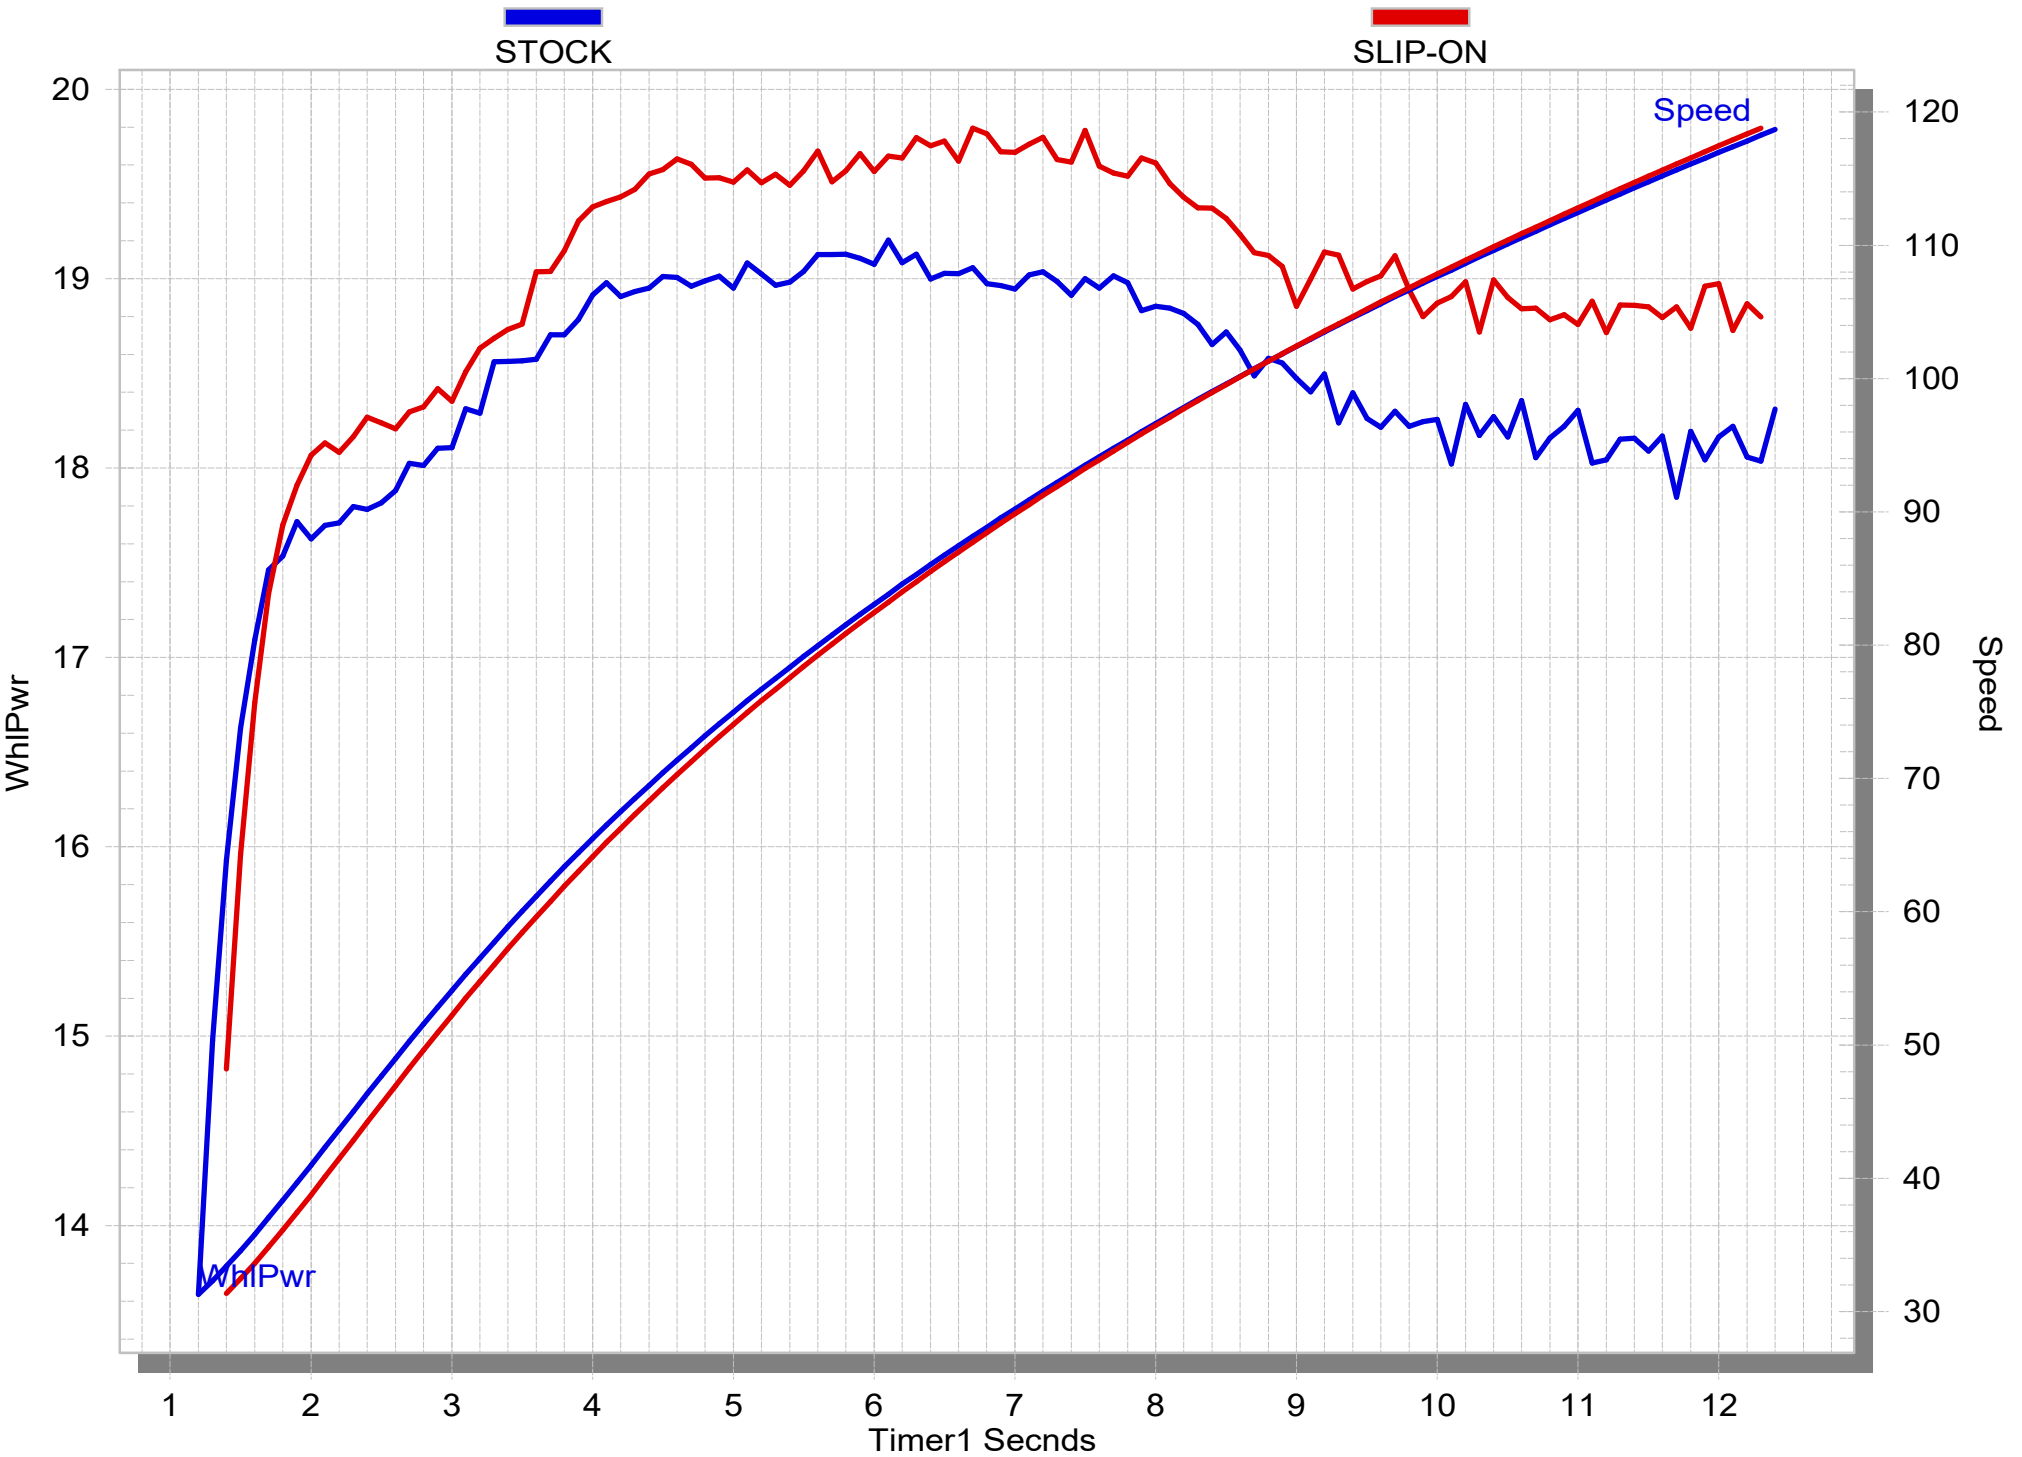

VESPA GTS 300

WARNING! EC TYPE APPROVAL IS VALID ONLY WHEN CATALYTIC CONVERTER IS INSTALLED!

MUFFLER REPAIR KIT	
REPACK	15
SLEEVE	16

No.	SalesCode	Description	Qty.
1	S-VE3SO10-HZDFBL	slip on system black	1
2	P-KAT-090	catalytic converter	1
3	M-HZDF00502SSBL	muffler	1
4	L-VE3SO3SS	link pipe SS	1
5	P-HSVE3SO2	heat shield CA	1
6	V-EC391	end cap	1
7	P-R177	clamp SS	1
8	P-R176	clamp SS	1
9	P-S2/1	spring	2
10	P-FB164	bolt	6
11	P-DRH2/BAR316	washer SS	12
12	P-FN1	nut	3
13	P-FB18	bolt	2
14	P-DR86	washer SS	2
15	P-RPCK284	muffler repack kit	1
16	P-RKS711ZDF369	muffler sleeve kit	1
17	V-TUV320	insert SS	1