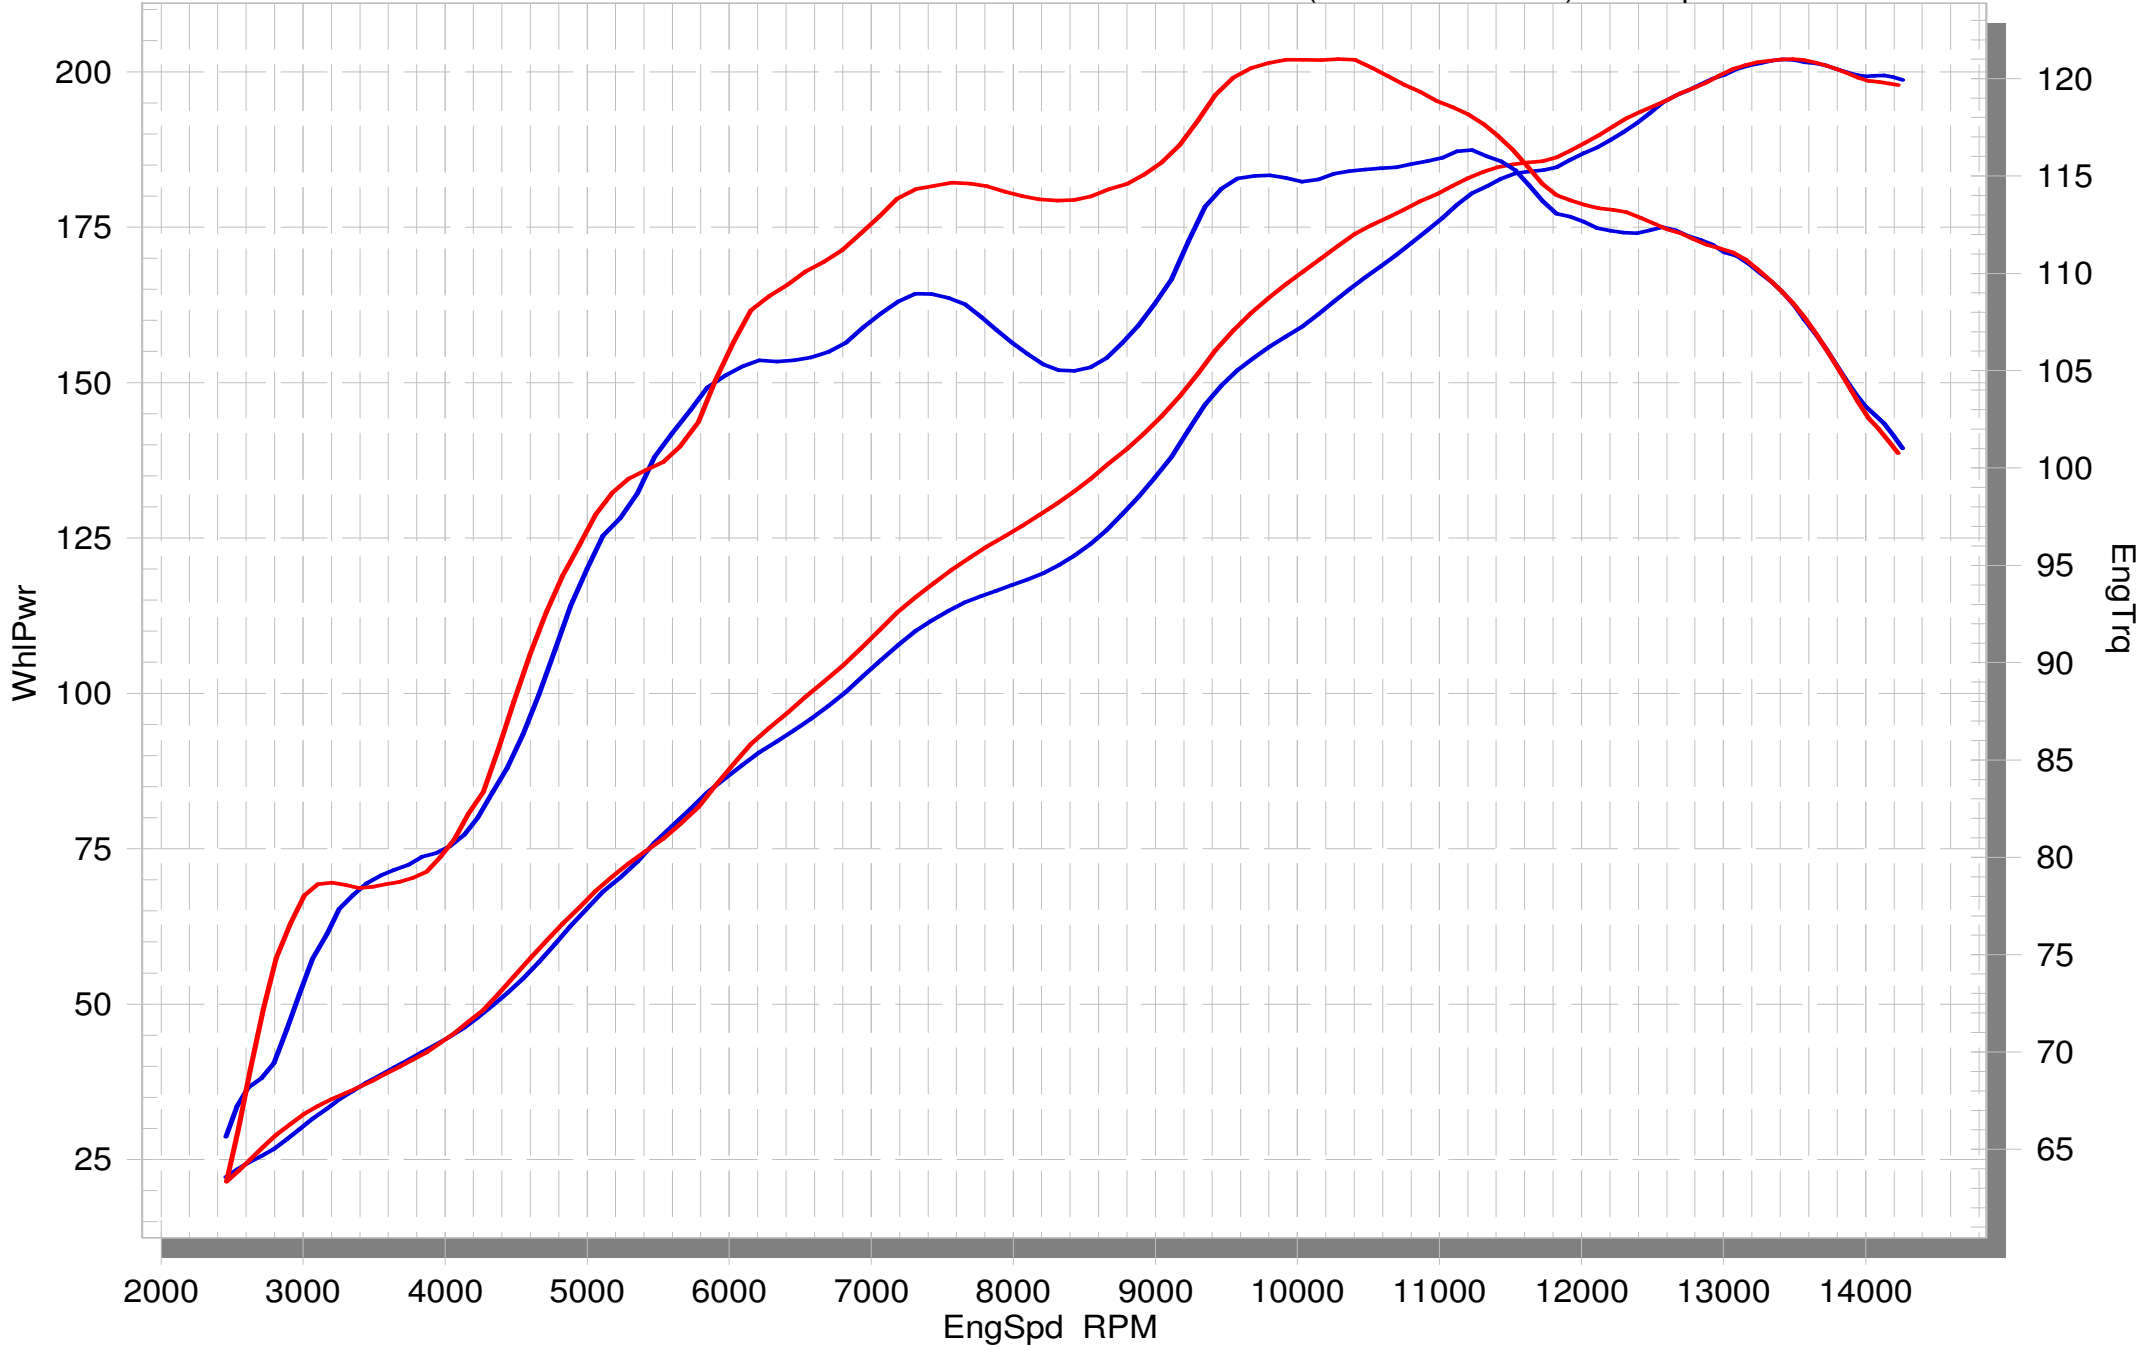

BMW S 1000 RR

STOCK EXHAUST

SLIP-ON Z (WO Noise Insert) with Optional Headers

No.	SalesCode	Description	Qty.
1	E-B10R7	header set SS	1
2	C-B10R4	collector SS	1
3	H-B10R3	header set SS	1
4	P-FK12	flange	4
5	P-132	inner sleeve SS	4
6	P-LBSB1	lambda plug	4
7	P-HF377	lambda plug	2
8	P-S1/2	spring	13
9	P-VEZ2	tie wrap	2
10	P-X240	bracket SS for servo motor liminator	1
11	P-X241	bracket SS for servo motor liminator	1
12	P-X239	bracket SS for servo motor liminator	2
13	P-FB170	bolt for servo motor liminator	3