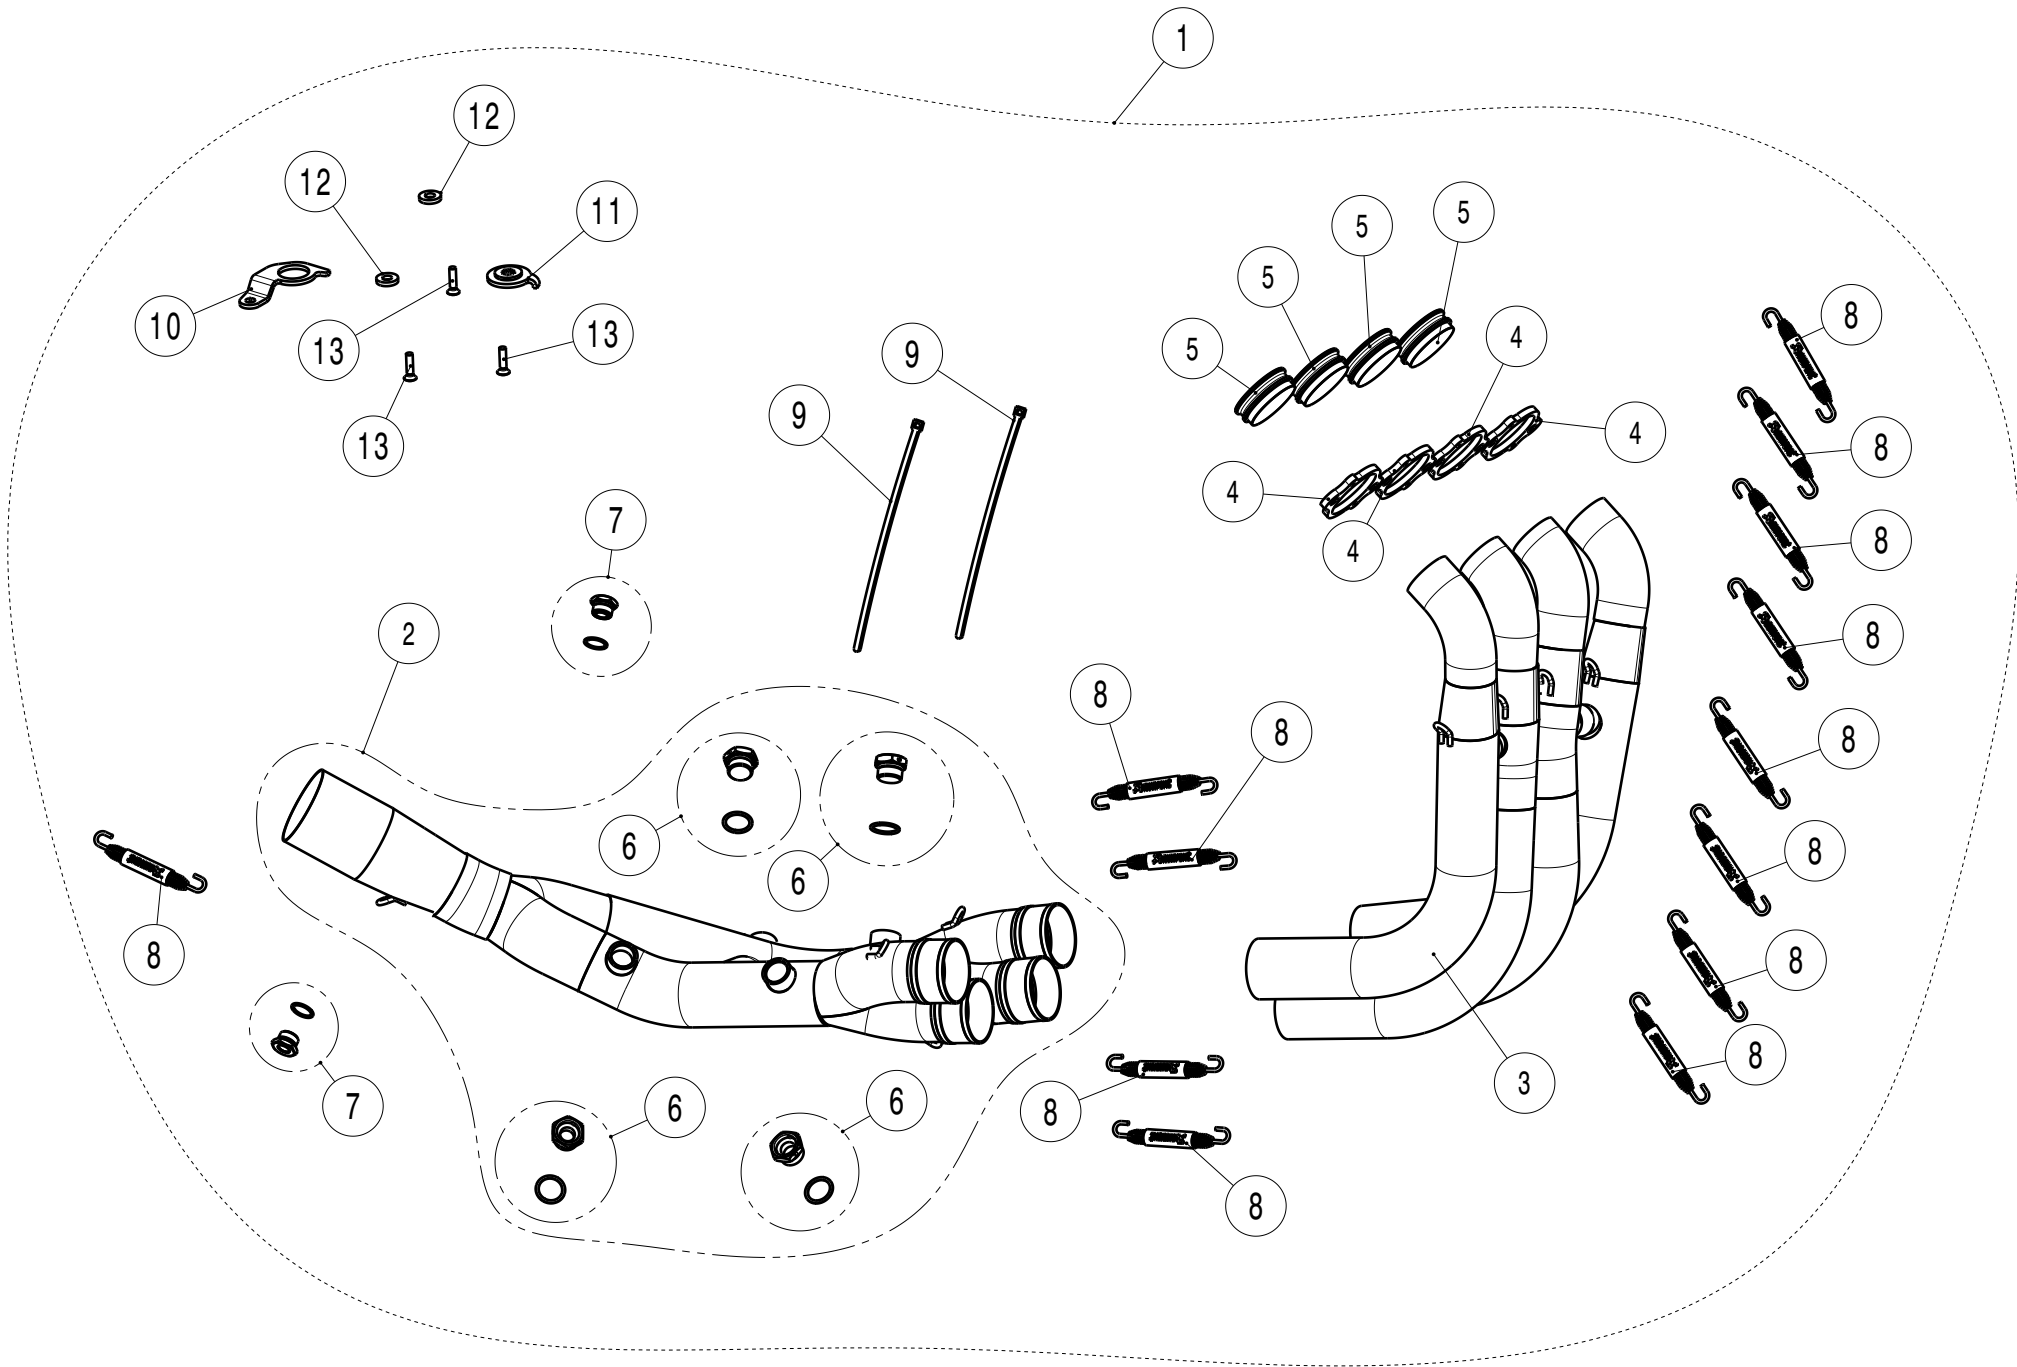

BMW S 1000 RR

STOCK EXHAUST

SLIP-ON Z (WO Noise Insert) with Optional Headers

No.	SalesCode	Description	Qty.
1	E-B10R7	header set SS	1
2	C-B10R4	collector SS	1
3	H-B10R3	header set SS	1
4	P-FK12	flange	4
5	P-132	inner sleeve SS	4
6	P-LBSB1	lambda plug	4
7	P-HF377	lambda plug	2
8	P-S1/2	spring	13
9	P-VEZ2	tie wrap	2
10	P-X240	bracket SS for servo motor liminator	1
11	P-X241	bracket SS for servo motor liminator	1
12	P-X239	bracket SS for servo motor liminator	2
13	P-FB170	bolt for servo motor liminator	3