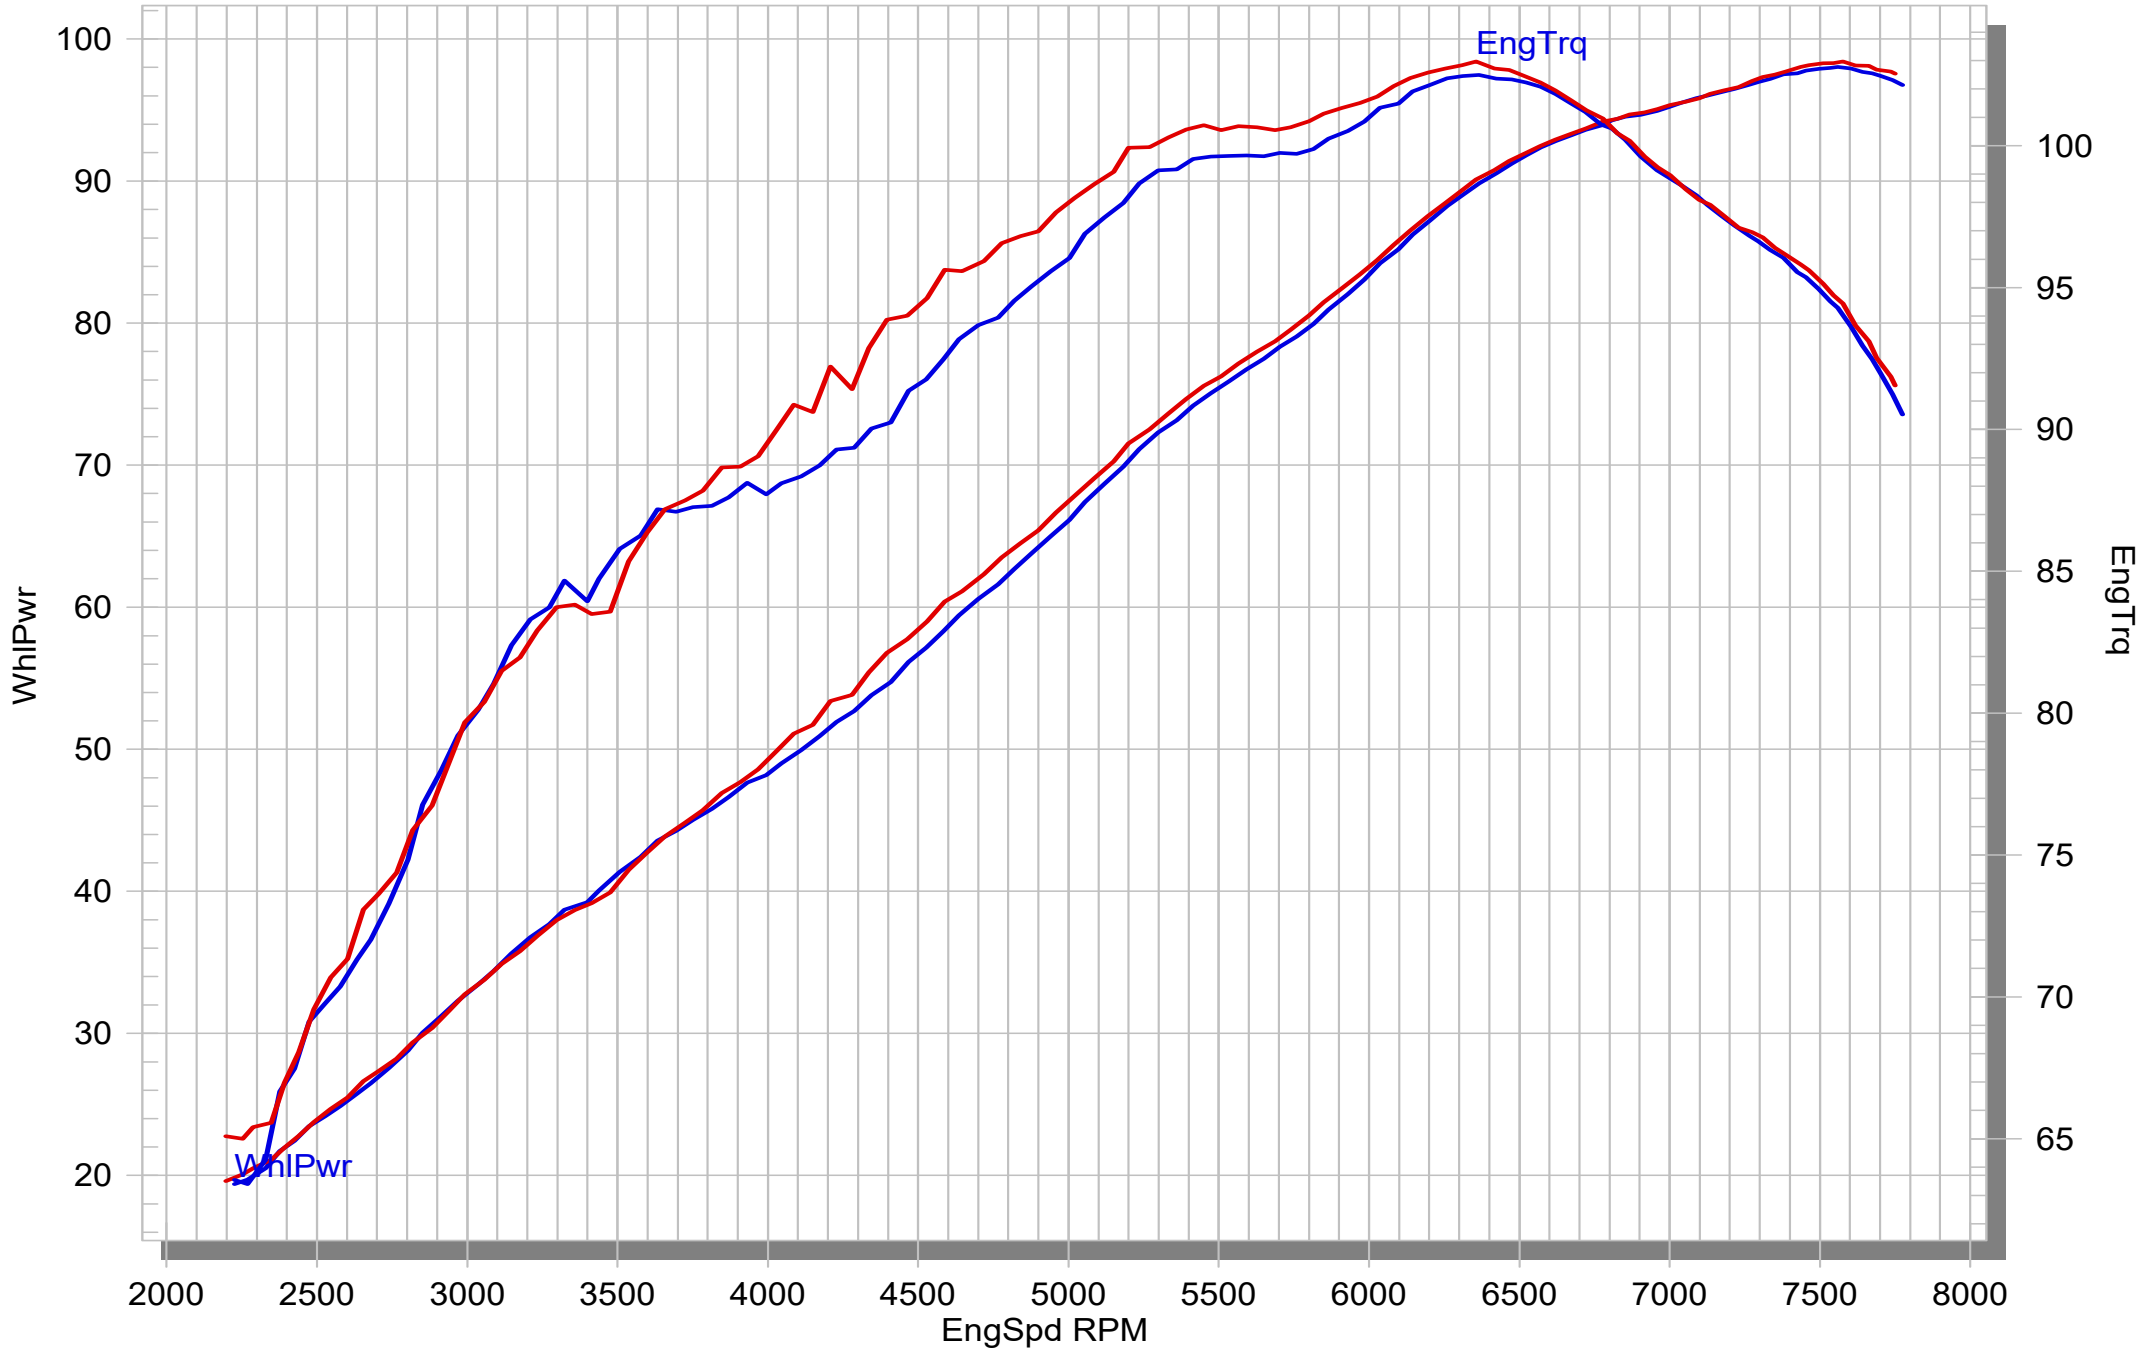

# HONDA NT1100

STOCK

SLIP-ON EC-ECE

MUFFLER REPAIR KITS	
REPACK	17
SLEEVE	18

No.	SalesCode	Description	Qty.
1	S-H11SO3-HGIT	slip on system	1
2	M-HGI00302T	muffler	1
3	P-HSH11SO3	heat shield CA	1
4	V-EC425	end cap CA	1
5	P-TT85	belt TI for TI sleeve	2
6	P-HST18ALXM4	sticker AL	1
7	P-R88	clamp SS	1
8	P-FB148	bolt	1
9	P-DR4	washer SS	1
10	P-FN12	nut	1
11	P-FN1	nut	1
12	P-DRH2/BAR316	washer SS	4
13	P-FB164	bolt	1
14	P-FB157	bolt	1
15	P-DR154	washer	2
16	P-FB152	bolt	1
17	P-RPCK329	muffler repack kit	1
18	P-RKS760GI300	muffler sleeve kit	1