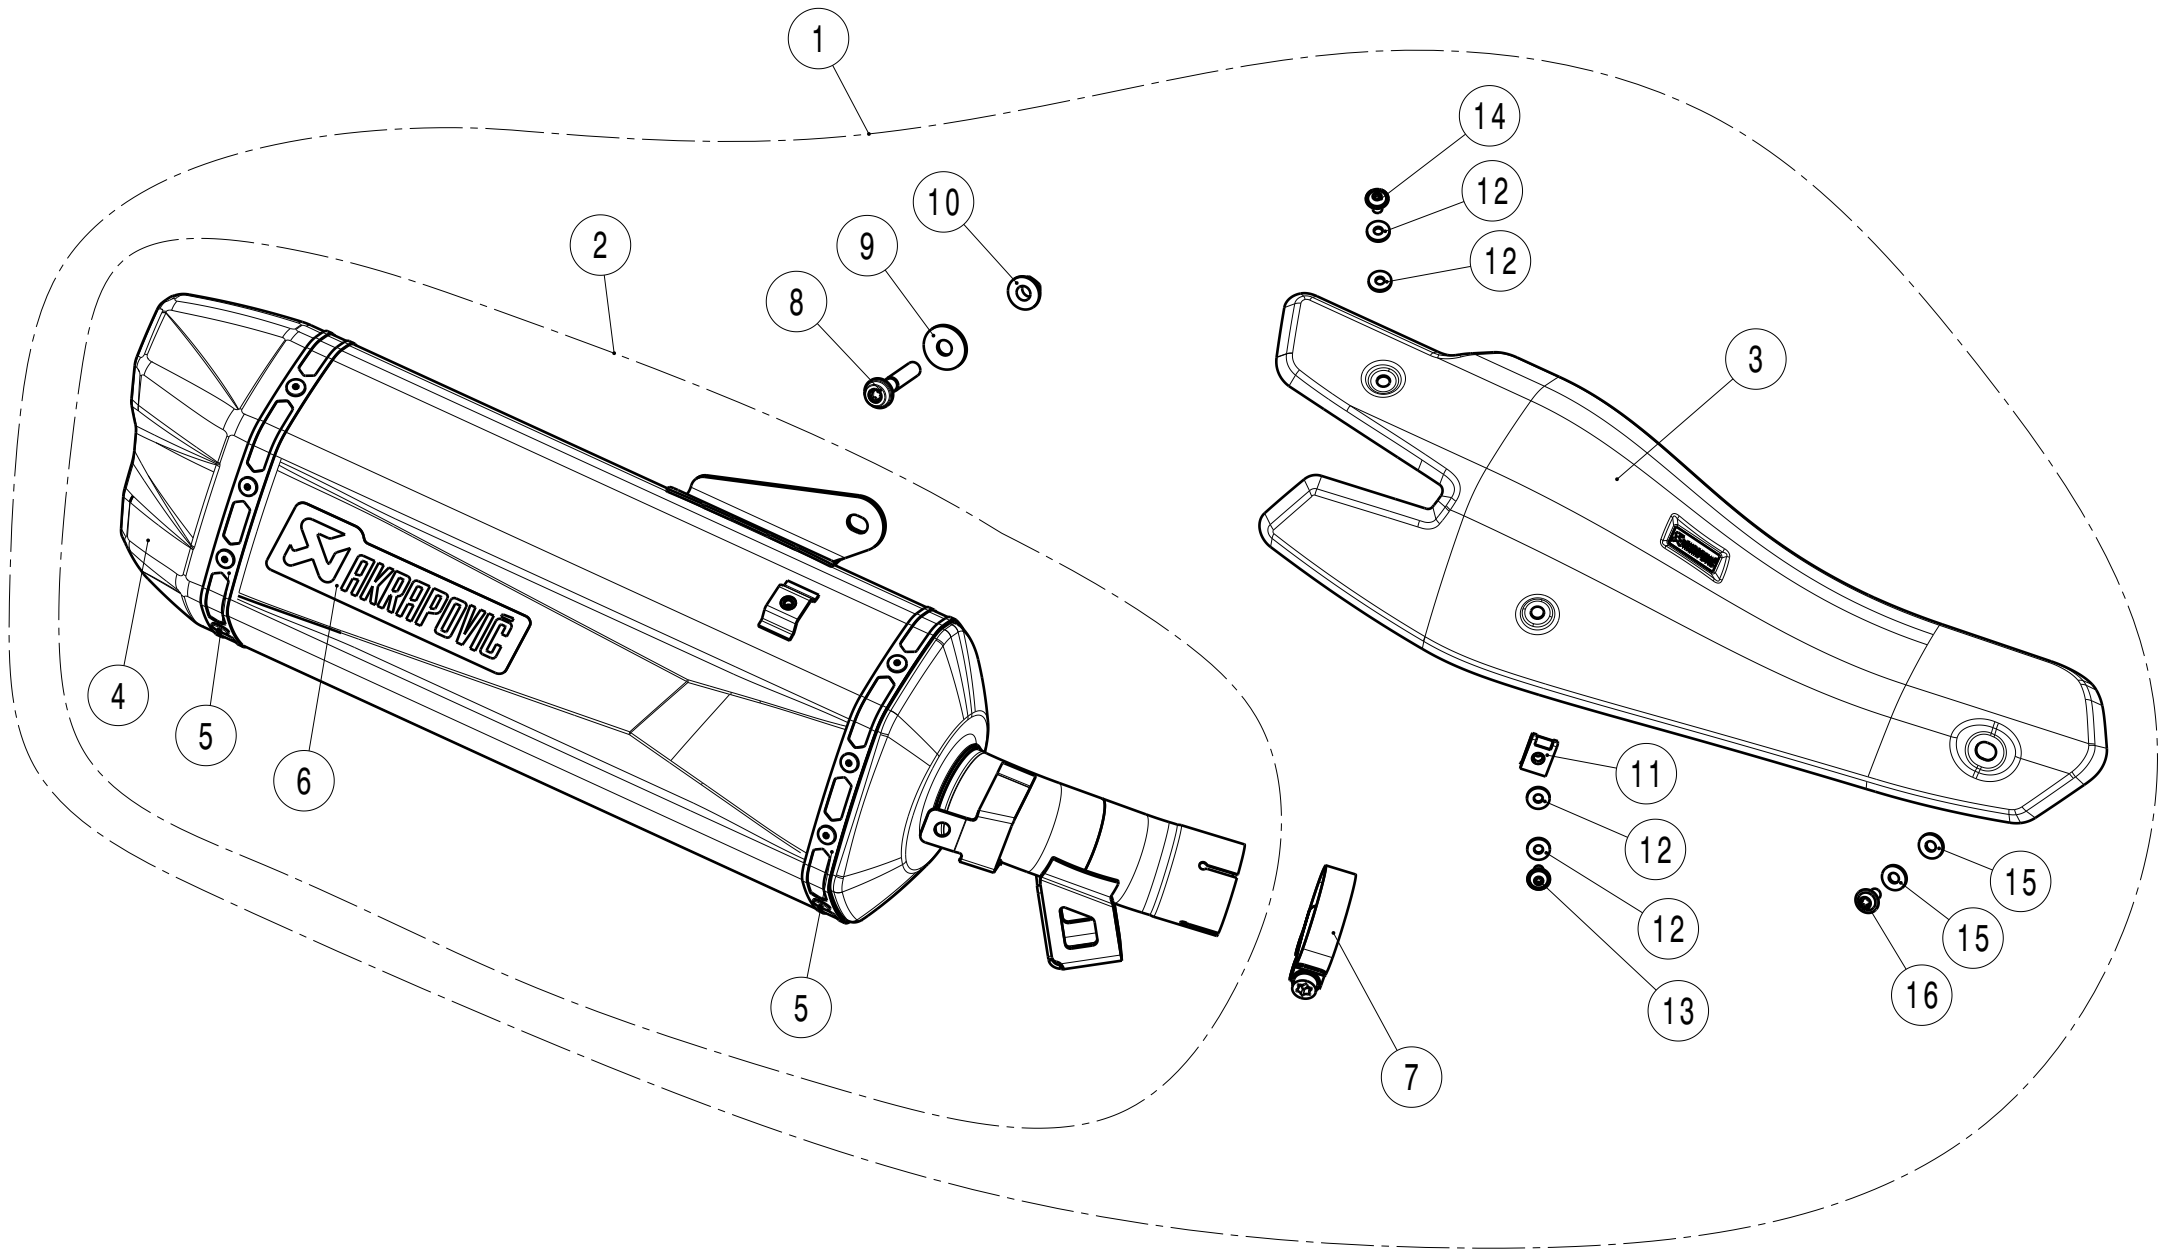

# HONDA NT1100

STOCK

SLIP-ON EC-ECE

MUFFLER REPAIR KITS	
REPACK	17
SLEEVE	18

No.	SalesCode	Description	Qty.
1	S-H11SO3-HGIT	slip on system	1
2	M-HGI00302T	muffler	1
3	P-HSH11SO3	heat shield CA	1
4	V-EC425	end cap CA	1
5	P-TT85	belt TI for TI sleeve	2
6	P-HST18ALXM4	sticker AL	1
7	P-R88	clamp SS	1
8	P-FB148	bolt	1
9	P-DR4	washer SS	1
10	P-FN12	nut	1
11	P-FN1	nut	1
12	P-DRH2/BAR316	washer SS	4
13	P-FB164	bolt	1
14	P-FB157	bolt	1
15	P-DR154	washer	2
16	P-FB152	bolt	1
17	P-RPCK329	muffler repack kit	1
18	P-RKS760GI300	muffler sleeve kit	1