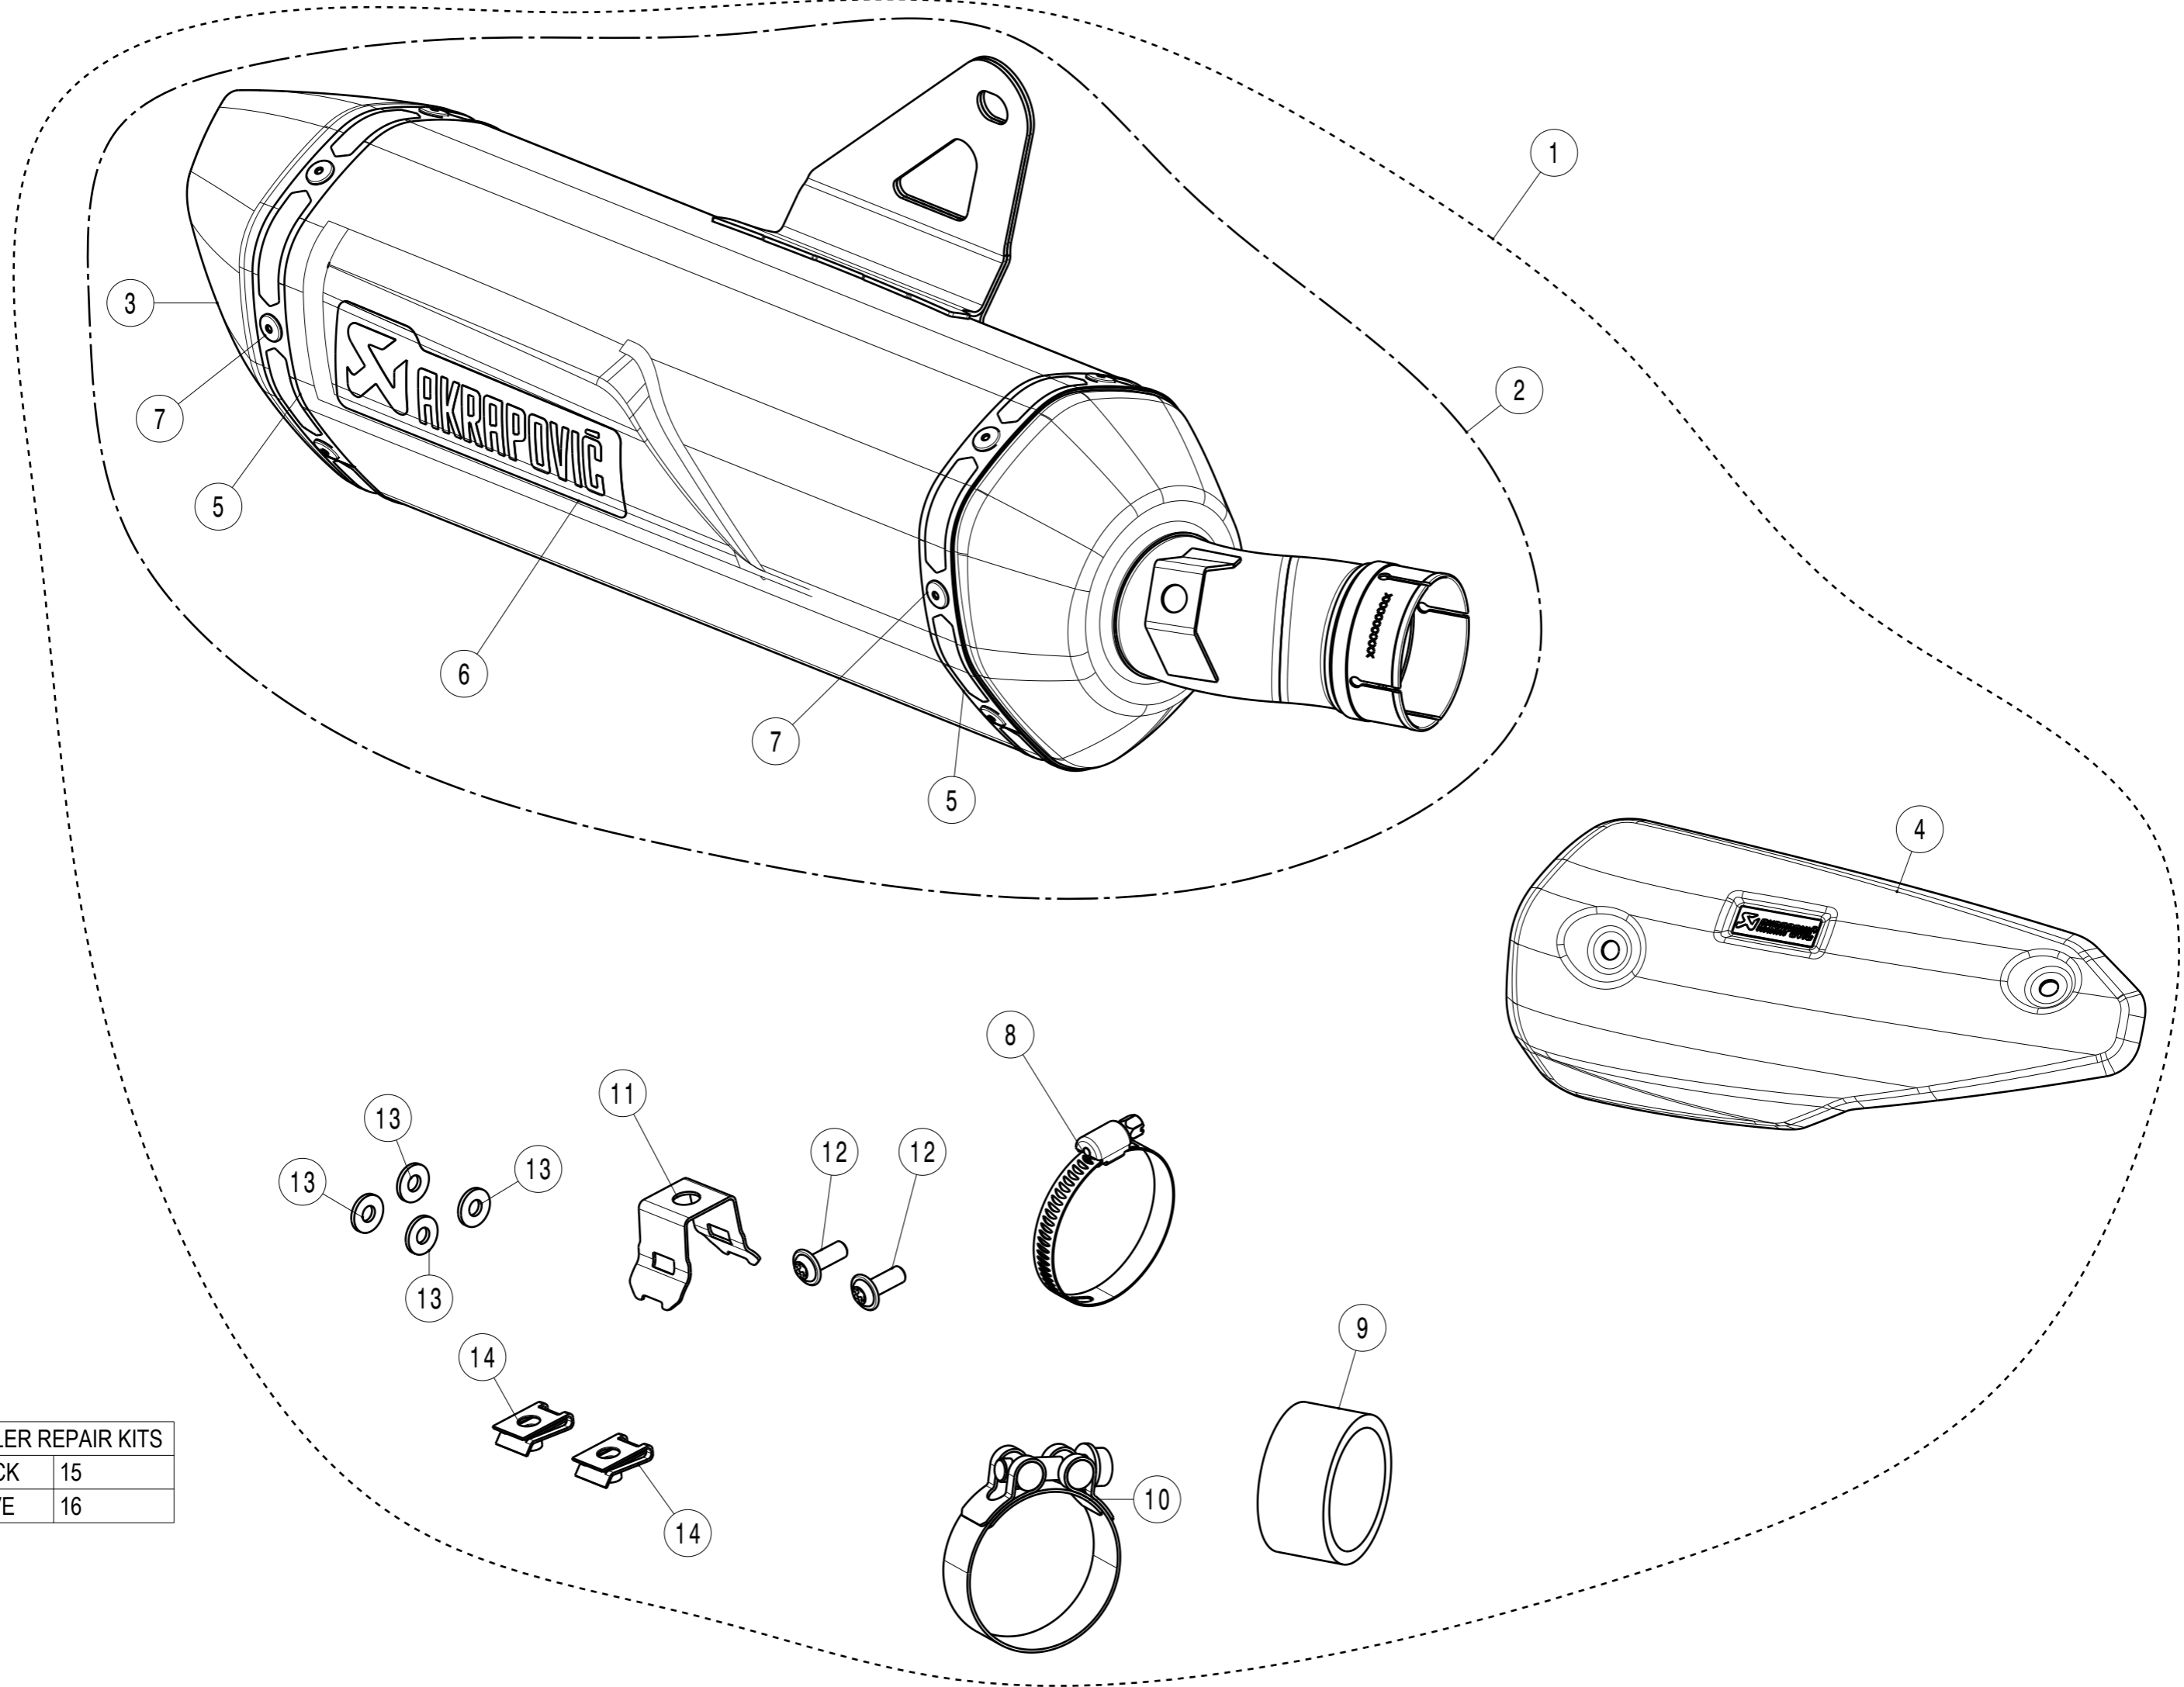

KAWASAKI NINJA 7 / Z7 HYBRID

STOCK

SLIP-ON EC-ECE

MUFFLER REPAIR KITS	
REPACK	15
SLEEVE	16

No.	SalesCode	Description	Qty.
1	S-K4SO9-HRT	slip on system	1
2	M-HR08302T	muffler TI	1
3	V-EC290	end cap CA	1
4	P-HSK4SO5/1	heat shield CA	1
5	P-TT45	belt TI for SS sleeve	2
6	P-HST2AL	sticker	1
7	P-BR6	rivet	12
8	P-R30	clamp SS	1
9	P-G60	graphite gasket	1
10	P-R32	clamp SS	1
11	P-X311	bracket SS	1
12	P-FB123	bolt	2
13	P-DR154	washer	4
14	P-FN8	nut	2
15	P-RPCK363	repack kit	1
16	P-RKS796R350	sleeve kit	1