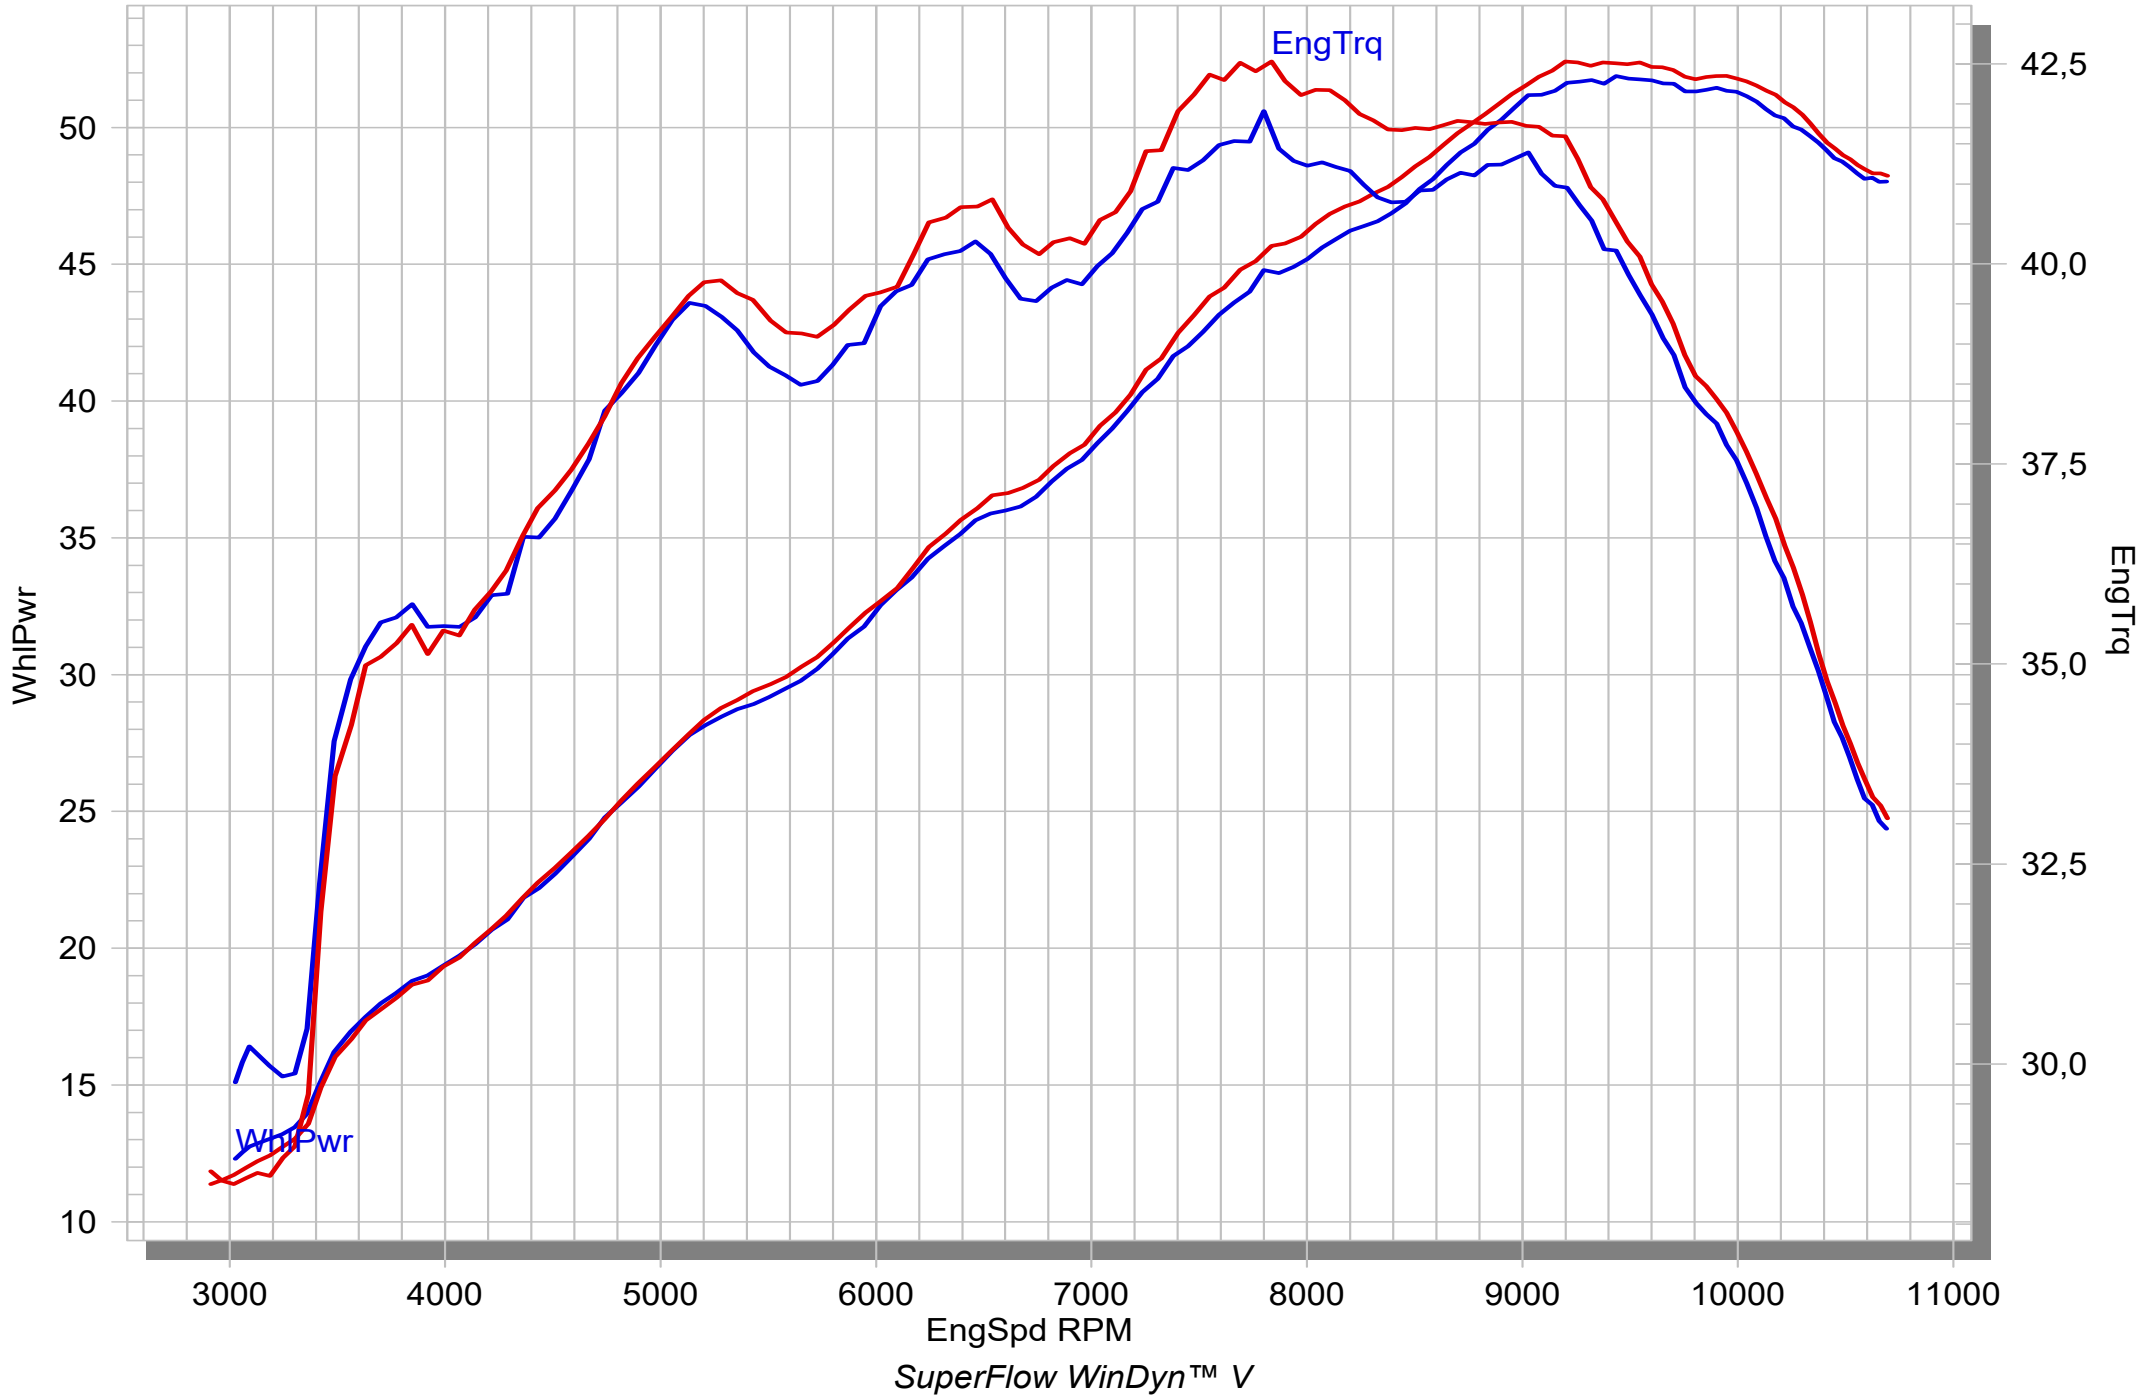

KAWASAKI NINJA 7 / Z7 HYBRID

STOCK

SLIP-ON EC-ECE

MUFFLER REPAIR KITS	
REPACK	15
SLEEVE	16

No.	SalesCode	Description	Qty.
1	S-K4SO9-HRT	slip on system	1
2	M-HR08302T	muffler TI	1
3	V-EC290	end cap CA	1
4	P-HSK4SO5/1	heat shield CA	1
5	P-TT45	belt TI for SS sleeve	2
6	P-HST2AL	sticker	1
7	P-BR6	rivet	12
8	P-R30	clamp SS	1
9	P-G60	graphite gasket	1
10	P-R32	clamp SS	1
11	P-X311	bracket SS	1
12	P-FB123	bolt	2
13	P-DR154	washer	4
14	P-FN8	nut	2
15	P-RPCK363	repack kit	1
16	P-RKS796R350	sleeve kit	1