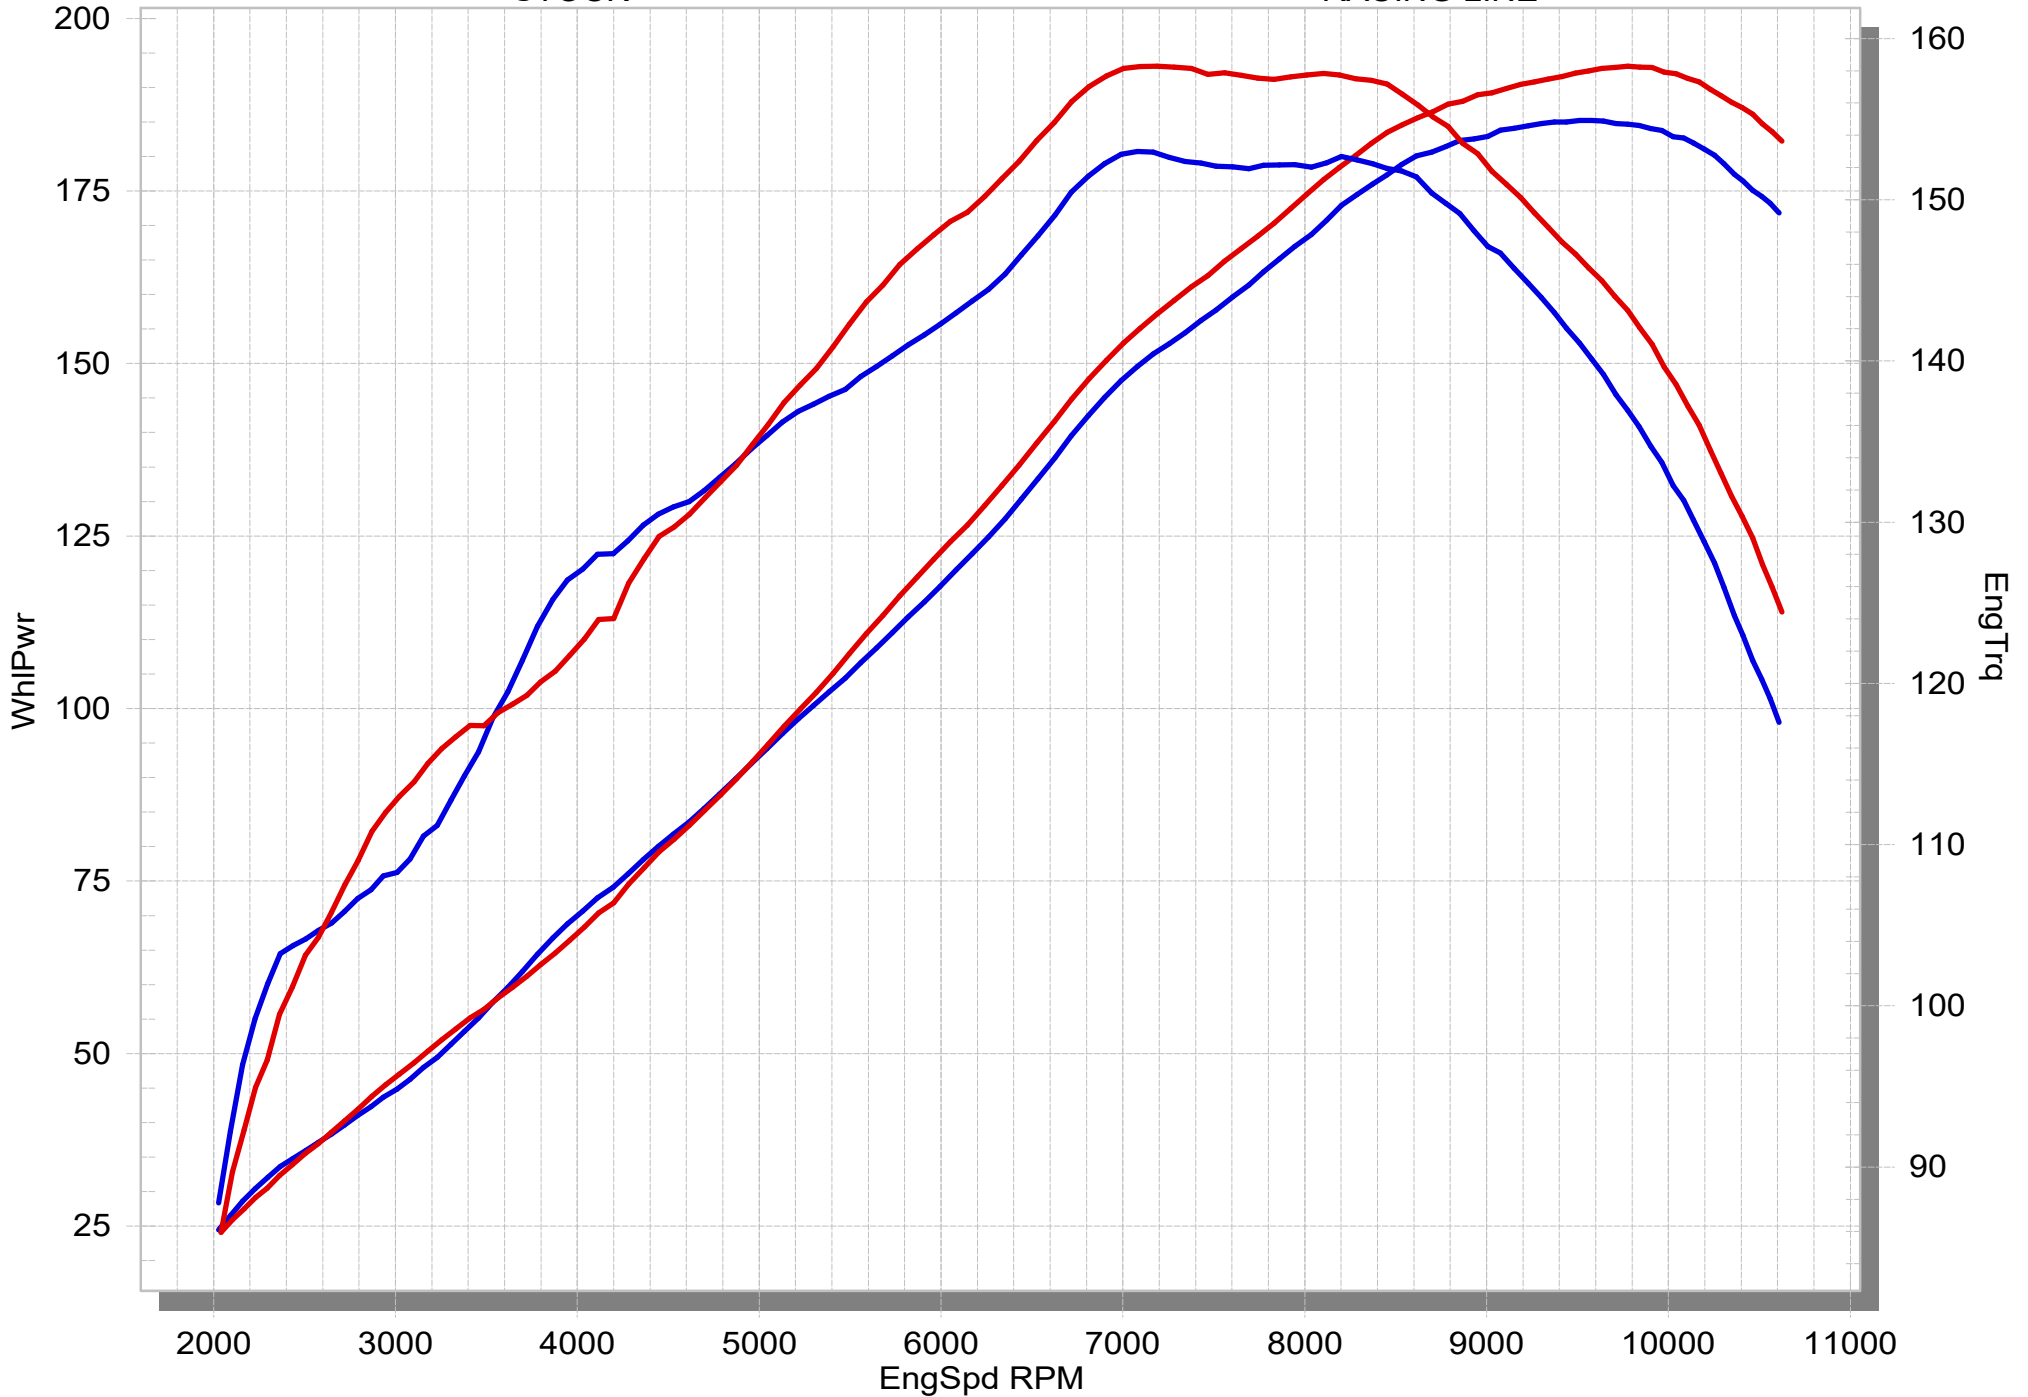

SUZUKI HAYABUSA

STOCK

RACING LINE

MUFFLER REPAIR KITS	
REPACK	17
SLEEVE	18

No.	SalesCode	Description	Qty.
1	S-S13R1-APLT	racing system	1
2	V-TUV315	noise insert optional	1
3	L-S13R5	link pipe SS	1
4	C-S13R3L	collector SS (left)	1
5	C-S13R3R	collector SS (right)	1
6	M-APL00905T	muffler	1
7	H-S13R3	header SS	1
8	P-18	inner sleeve SS	4
9	P-S1/2	spring	12
10	P-TT90	belt TI for CA sleeve	2
11	V-EC386	end cap CA	1
12	P-HST14AL	sticker	1
13	P-FS13	flange AL	4
14	P-FB158	bolt	1
15	P-DR18	washer SS	1
16	P-HF284	lambda plug	2
17	P-RPCK274	muffler repack kit	1
18	P-RKS697APL350	muffler sleeve kit	1