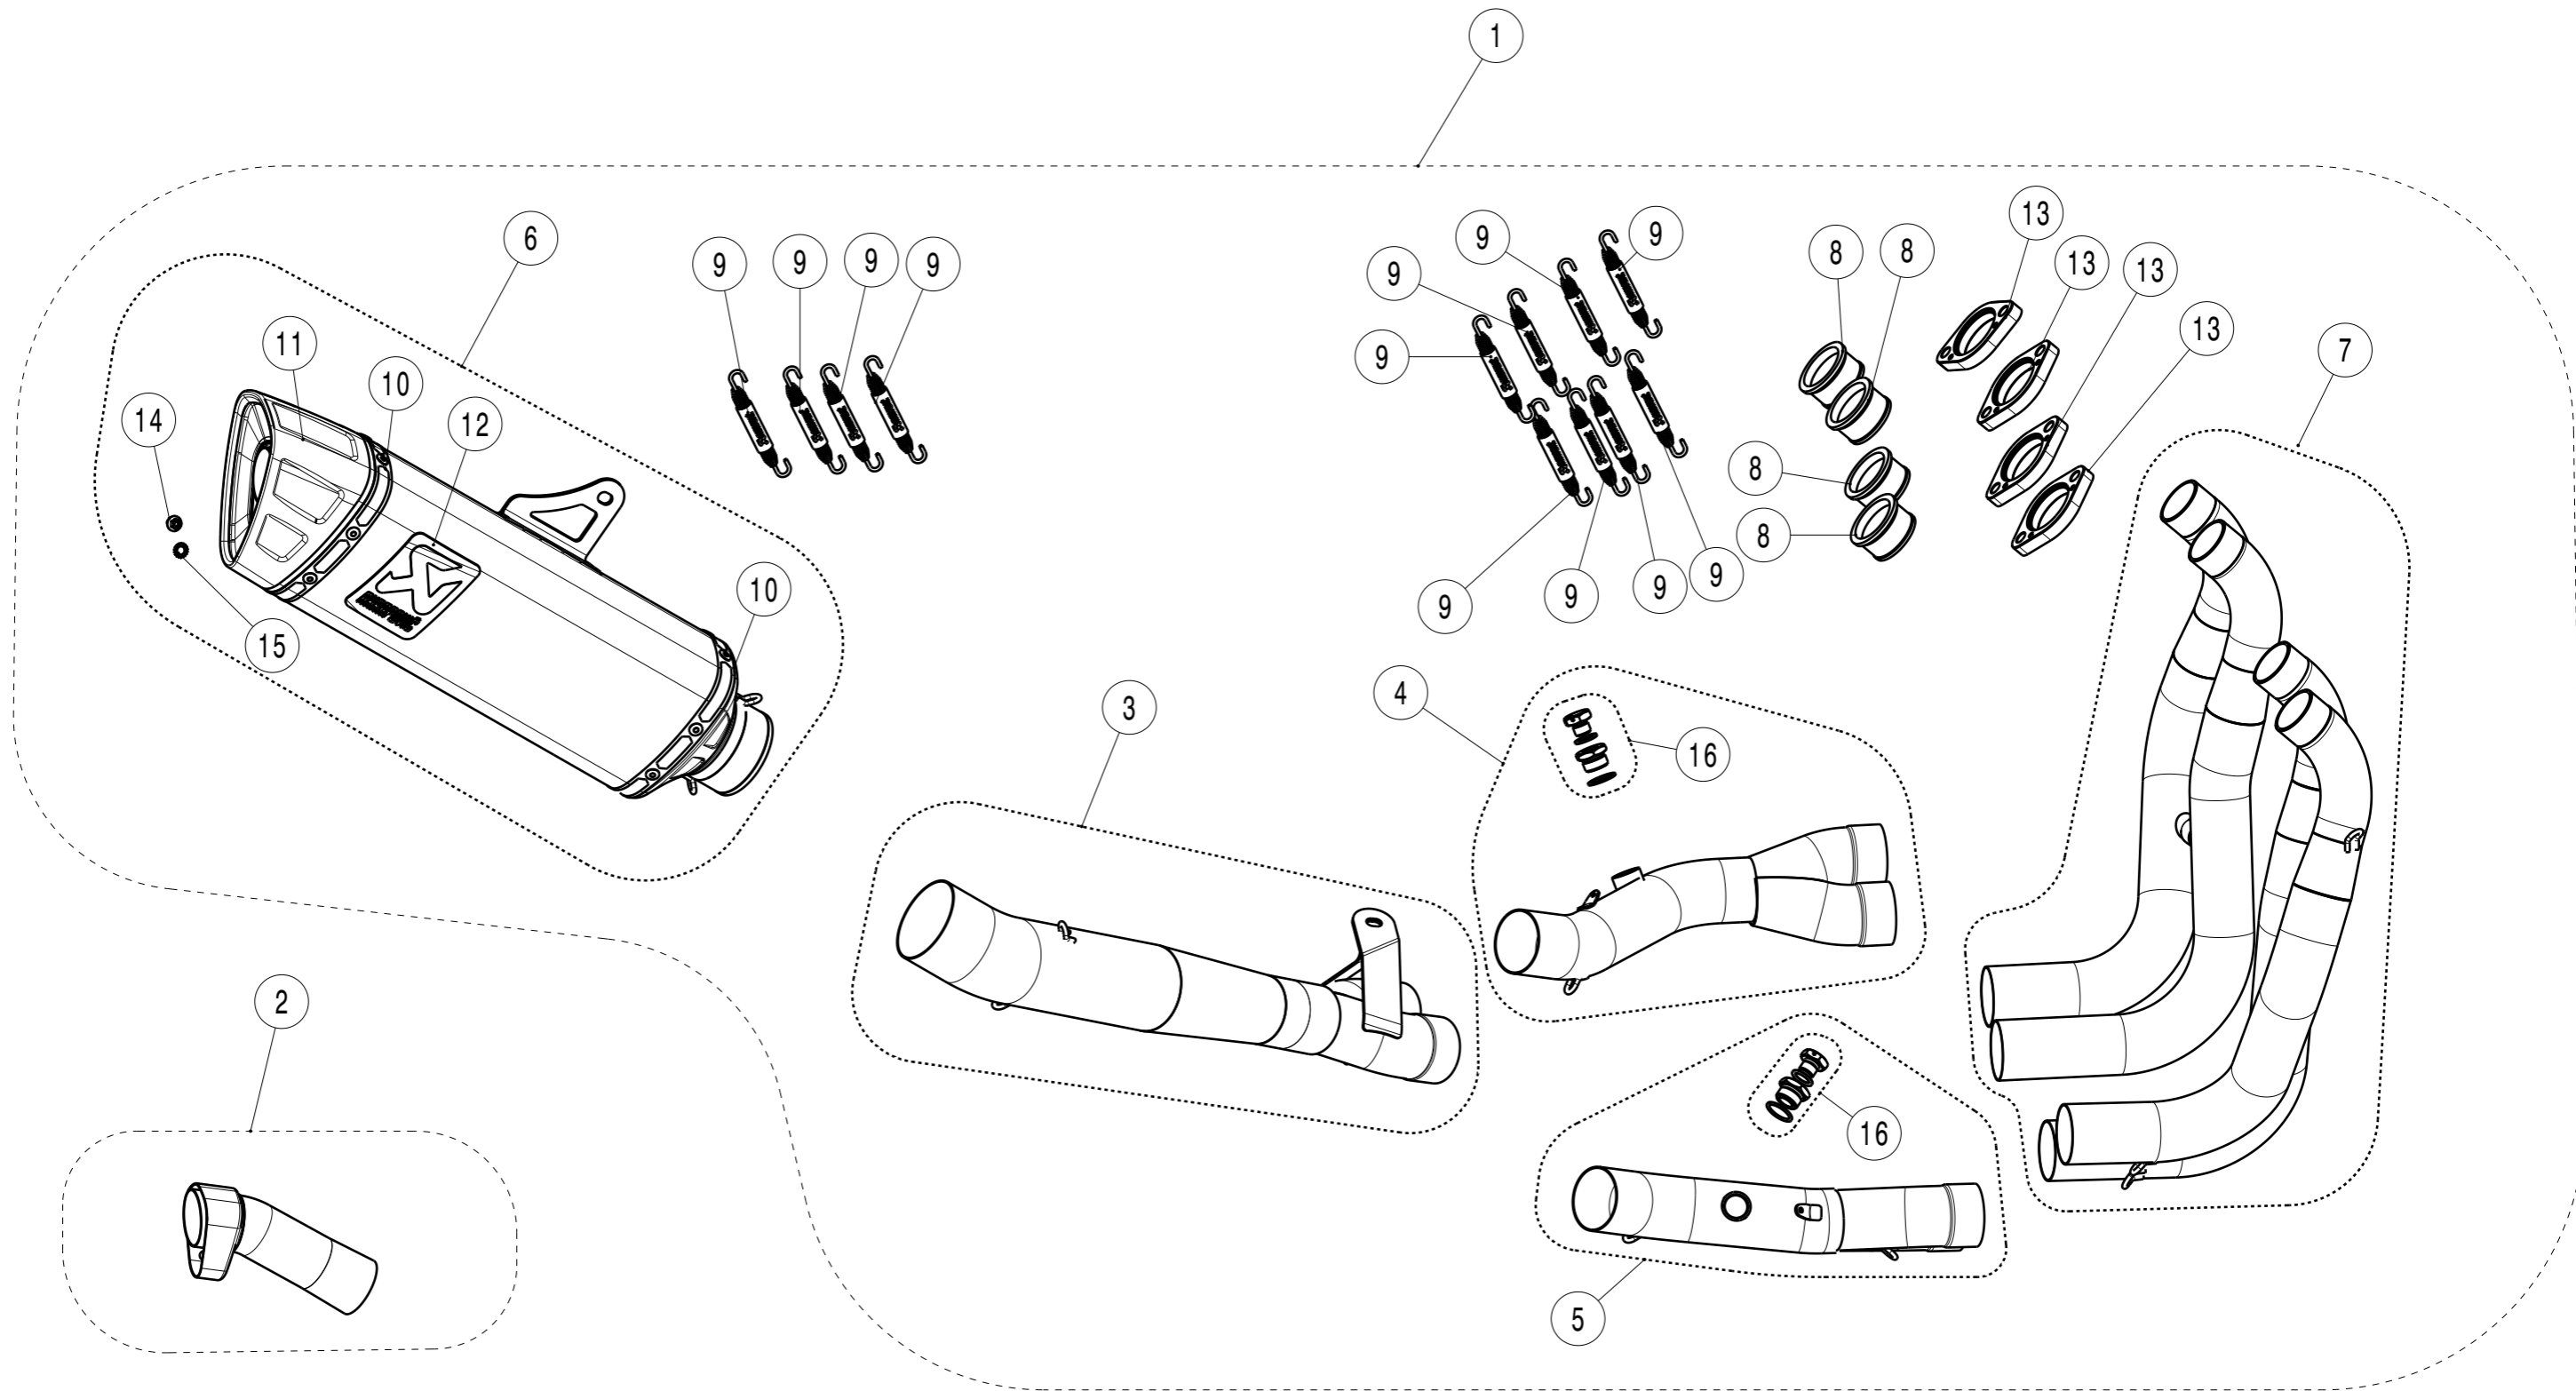

SUZUKI HAYABUSA

STOCK

RACING LINE

MUFFLER REPAIR KITS	
REPACK	17
SLEEVE	18

No.	SalesCode	Description	Qty.
1	S-S13R1-APLT	racing system	1
2	V-TUV315	noise insert optional	1
3	L-S13R5	link pipe SS	1
4	C-S13R3L	collector SS (left)	1
5	C-S13R3R	collector SS (right)	1
6	M-APL00905T	muffler	1
7	H-S13R3	header SS	1
8	P-18	inner sleeve SS	4
9	P-S1/2	spring	12
10	P-TT90	belt TI for CA sleeve	2
11	V-EC386	end cap CA	1
12	P-HST14AL	sticker	1
13	P-FS13	flange AL	4
14	P-FB158	bolt	1
15	P-DR18	washer SS	1
16	P-HF284	lambda plug	2
17	P-RPCK274	muffler repack kit	1
18	P-RKS697APL350	muffler sleeve kit	1