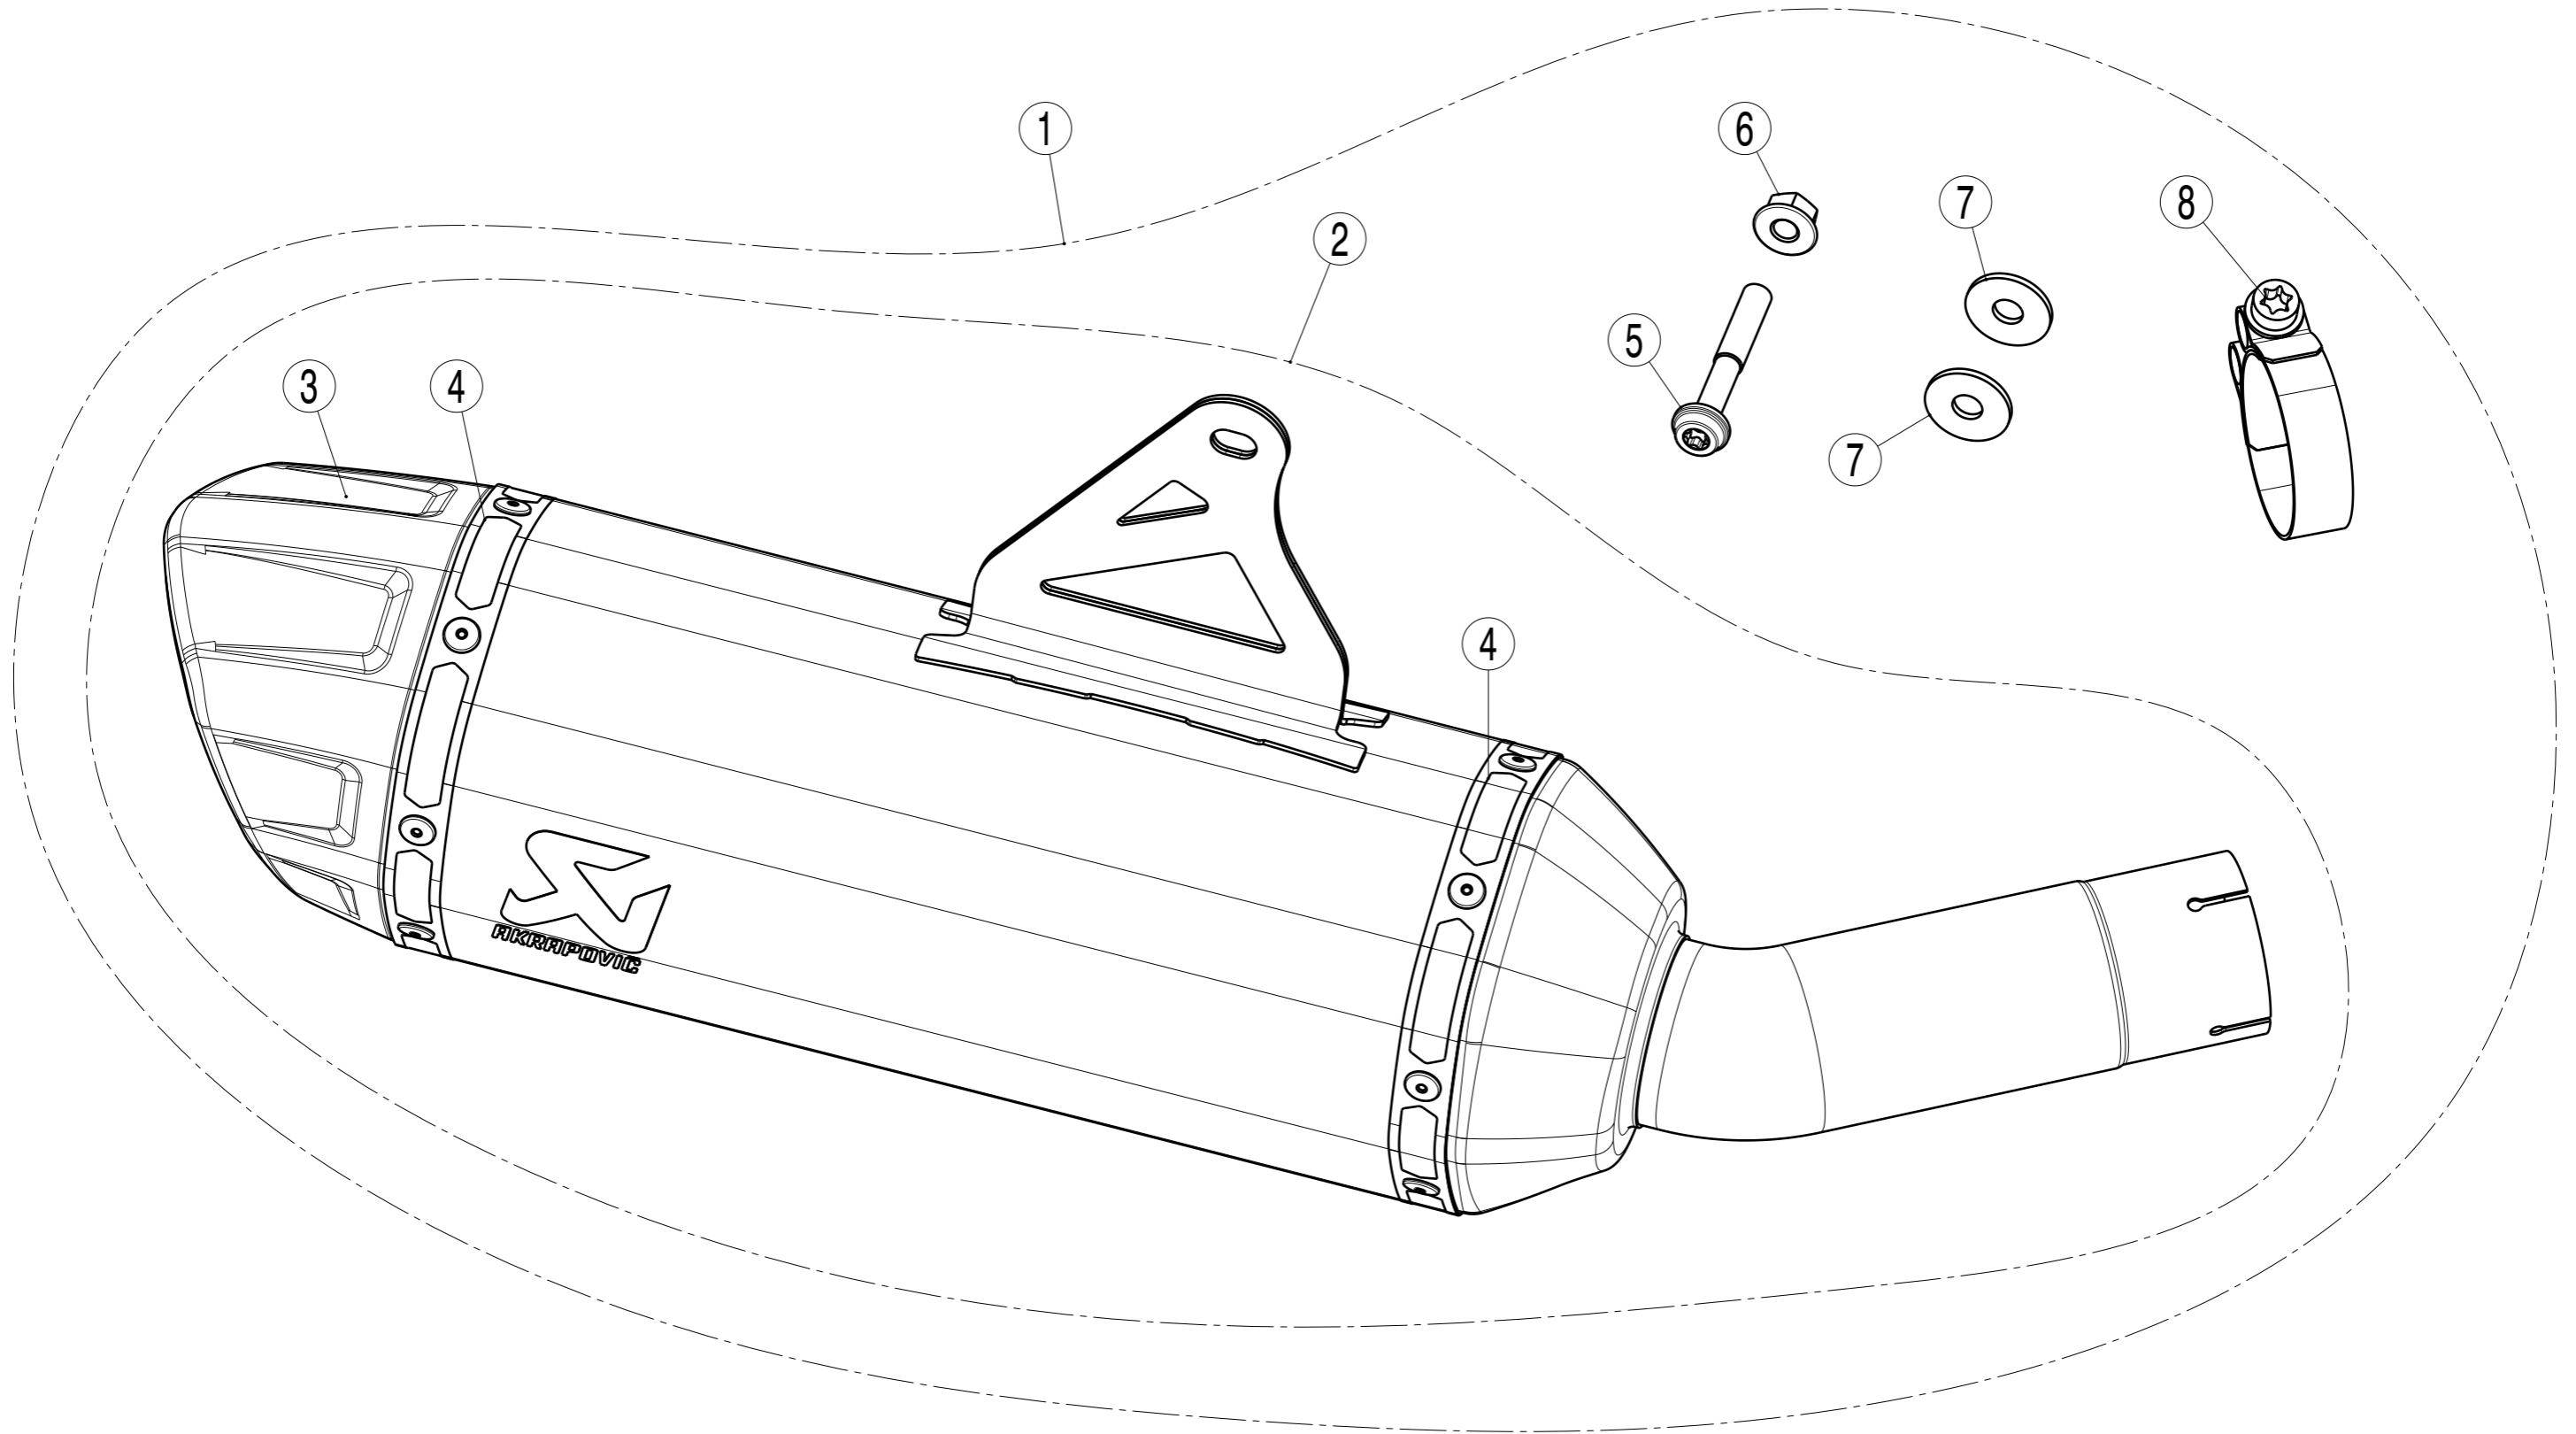

HONDA XL750 TRANSALP

STOCK

SLIP-ON EC-ECE

MUFFLER REPAIR KITS	
REPACK	9
SLEEVE	10

No.	SalesCode	Description	Qty.
1	S-H7SO6-HRTBL	slip on system	1
2	M-HRT00103TBL	M HSO S52R1T300/50 D55 HO Transalp RN	1
3	V-EC430	end cap TI	1
4	P-TT52/1	belt TI for SS sleeve	2
5	P-FB161	bolt	1
6	P-FN4	nut	1
7	P-DR4	washer SS	2
8	P-R208	clamp	1
9	P-RPCK344	repack kit	1
10	P-RKS777RT300BL	muffler sleeve kit	1
11	V-TUV364	noise insert	1