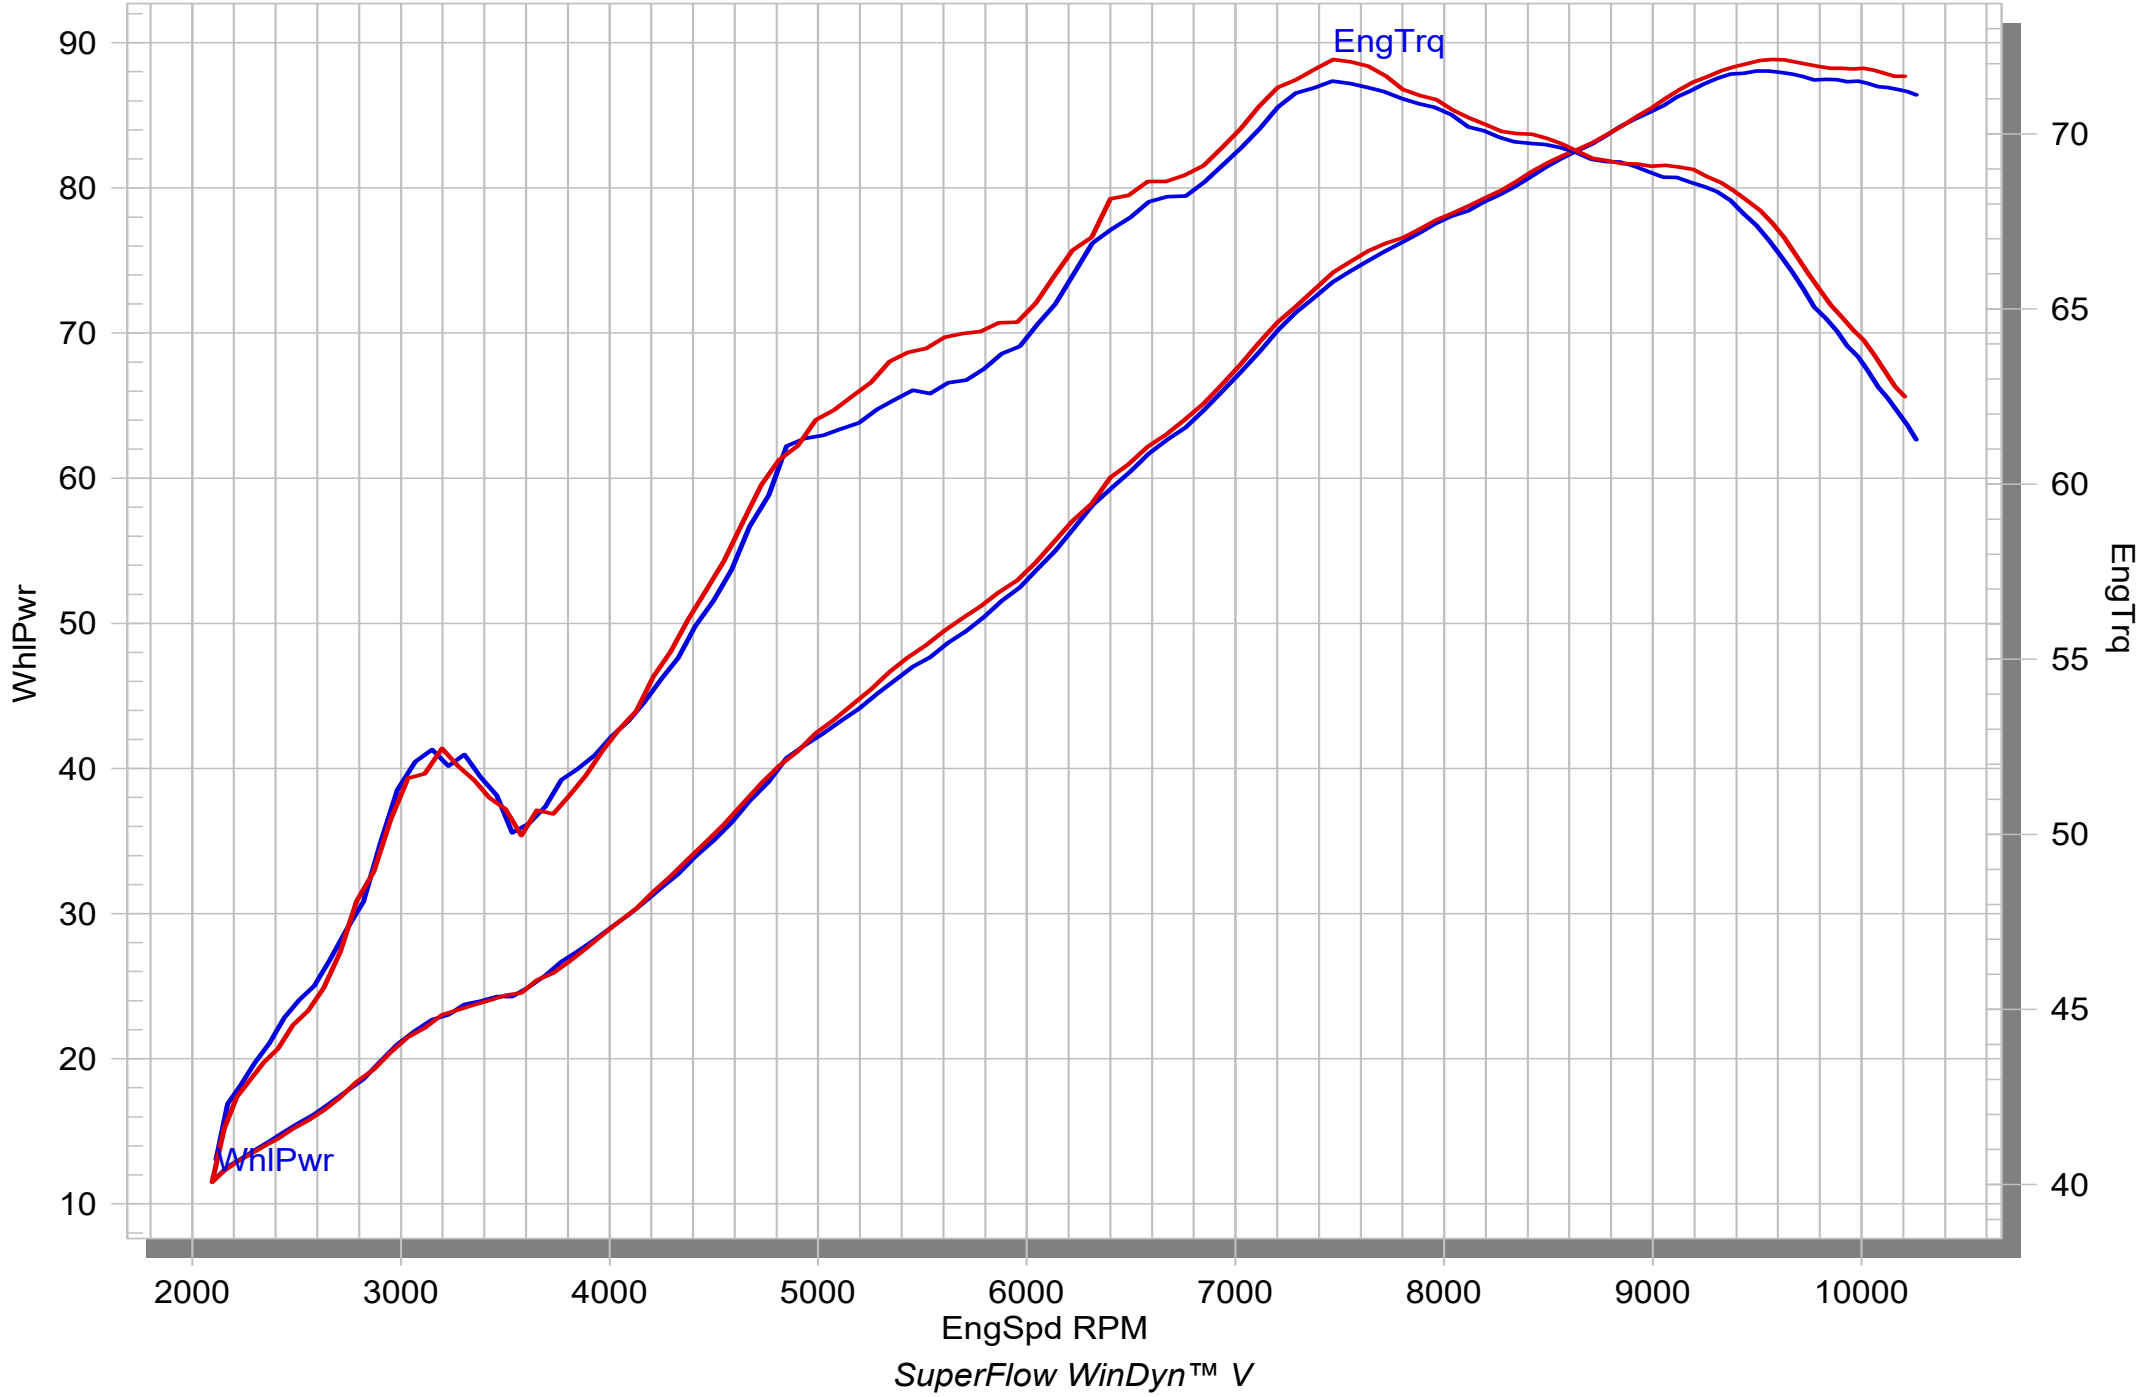

HONDA XL750 TRANSALP

STOCK

SLIP-ON EC-ECE

MUFFLER REPAIR KITS	
REPACK	9
SLEEVE	10

No.	SalesCode	Description	Qty.
1	S-H7SO6-HRTBL	slip on system	1
2	M-HRT00103TBL	M HSO S52R1T300/50 D55 HO Transalp RN	1
3	V-EC430	end cap TI	1
4	P-TT52/1	belt TI for SS sleeve	2
5	P-FB161	bolt	1
6	P-FN4	nut	1
7	P-DR4	washer SS	2
8	P-R208	clamp	1
9	P-RPCK344	repack kit	1
10	P-RKS777RT300BL	muffler sleeve kit	1
11	V-TUV364	noise insert	1