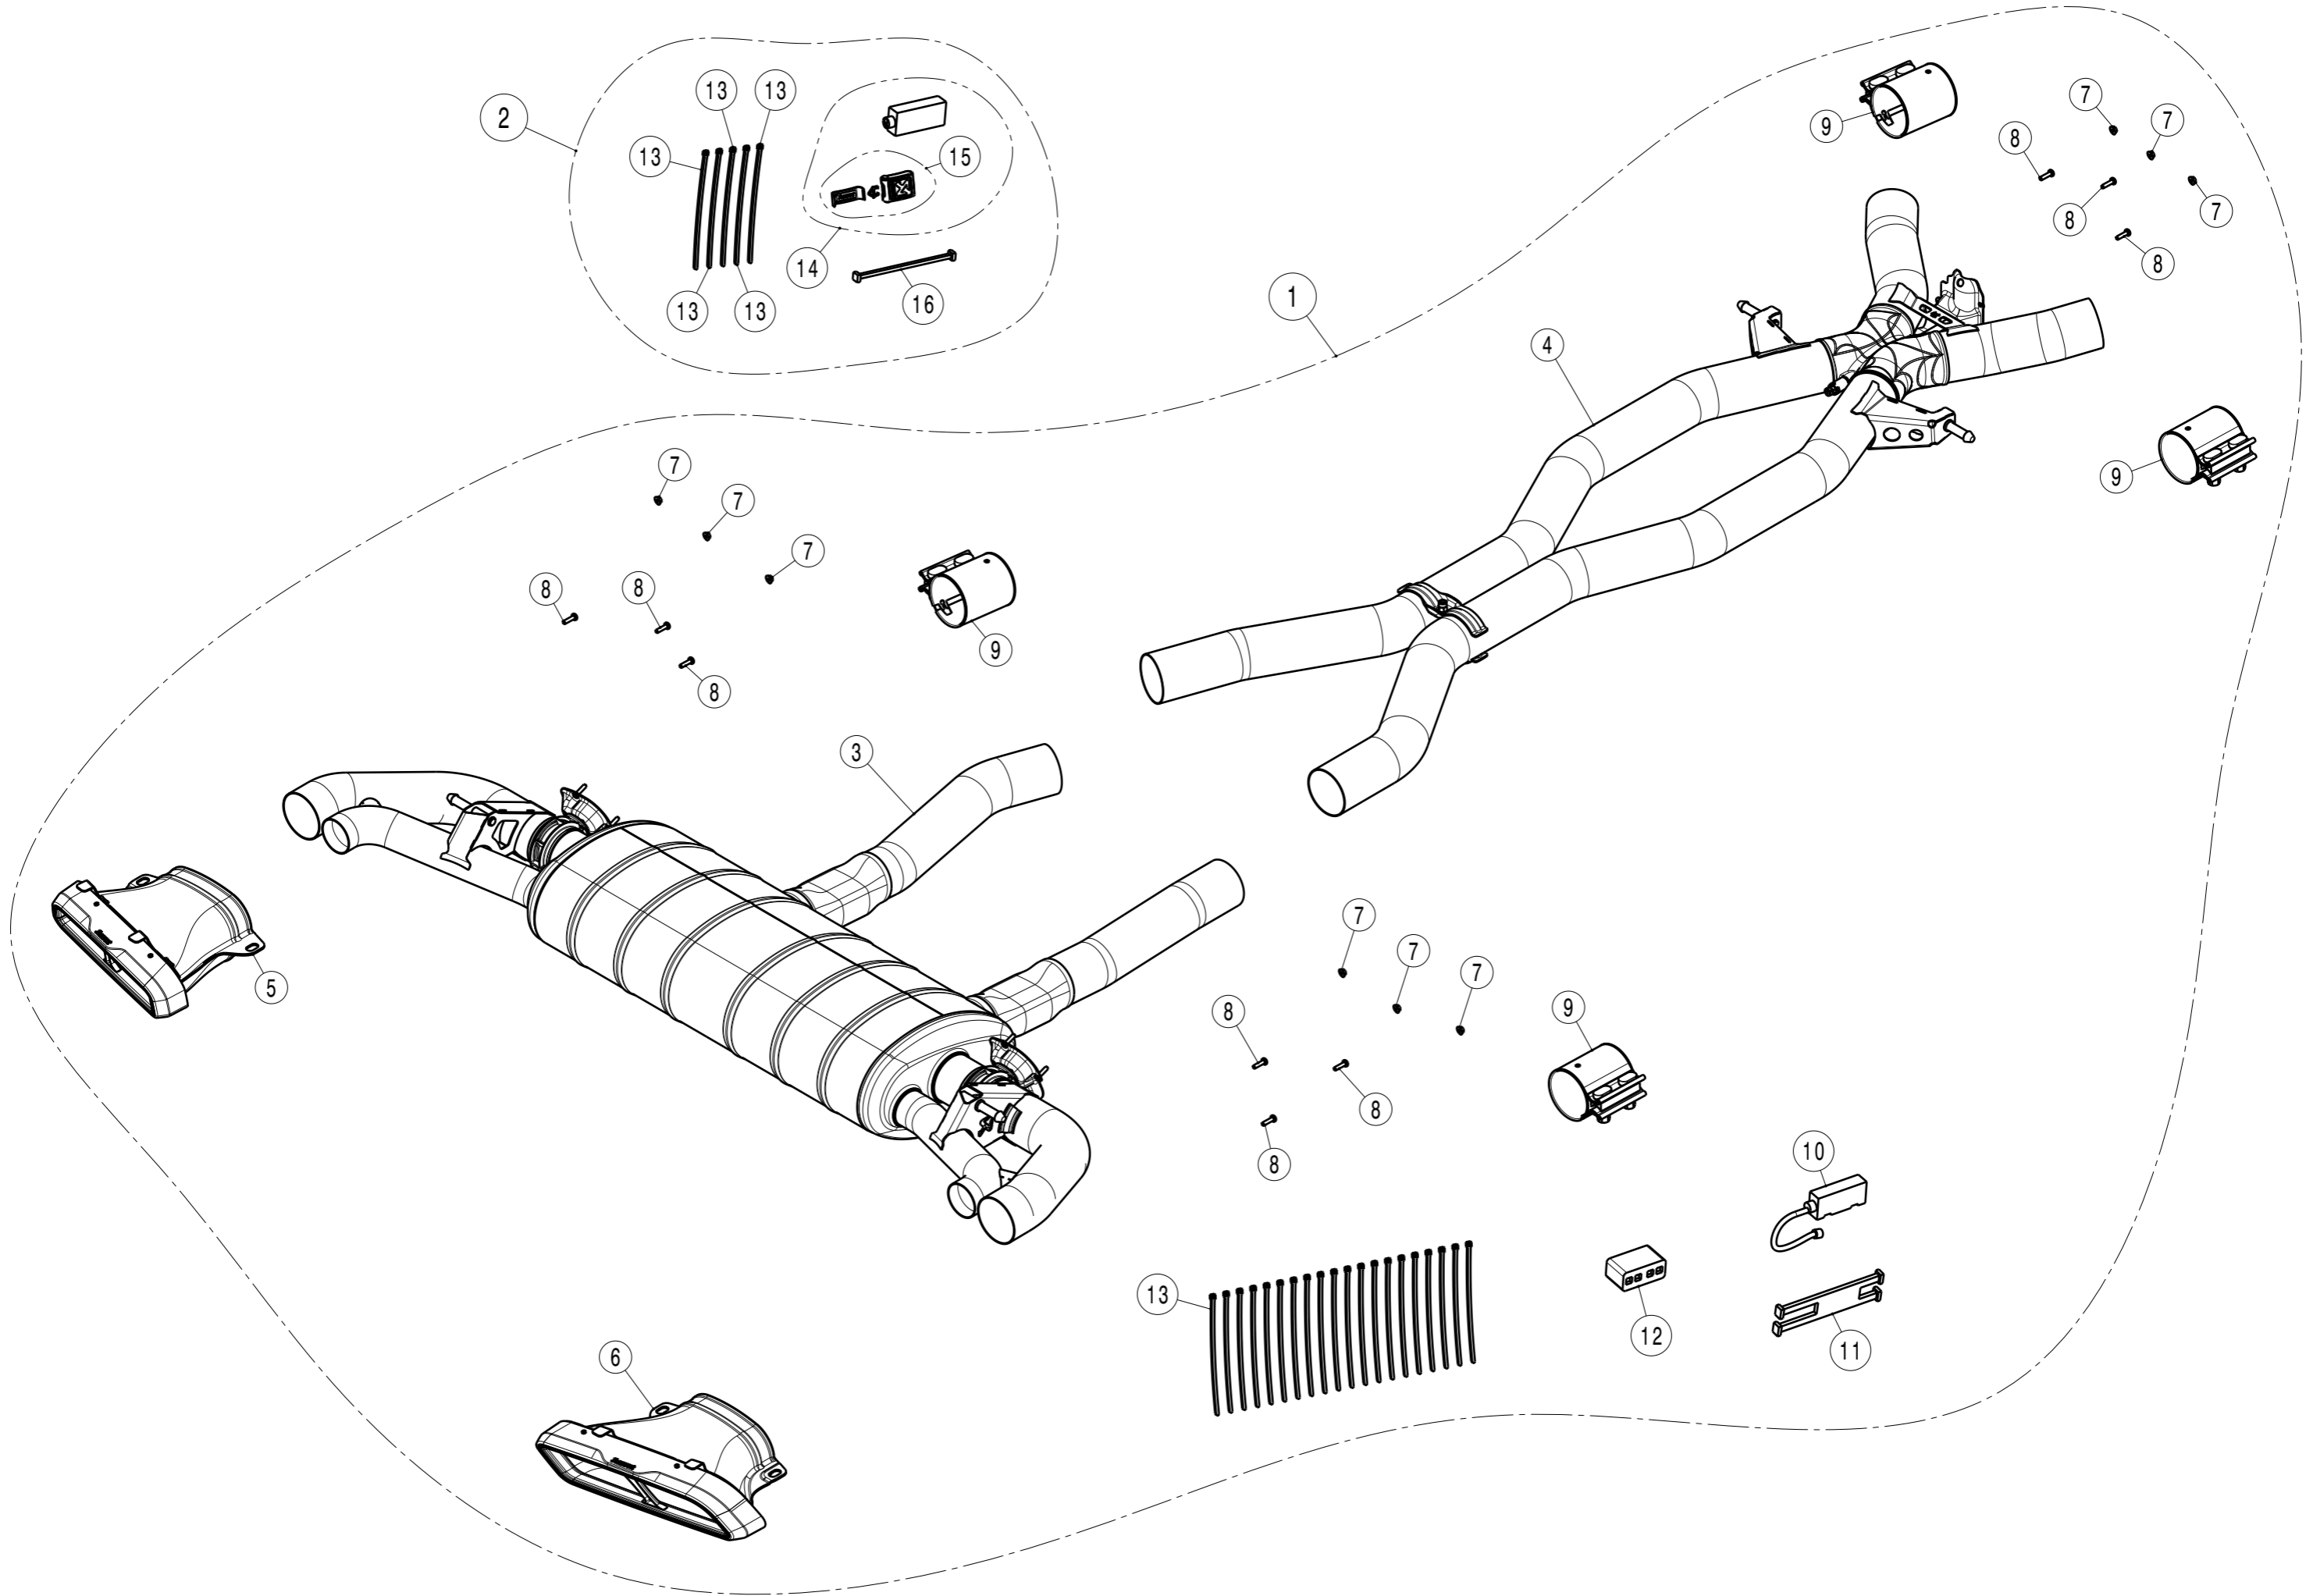

Mercedes-AMG GLE 63 S 4MATIC+

STOCK

EVOLUTION

No.	SalesCode	Description	Qty.
1	S-ME/TI/16H/1	evolution line	1
2	P-HF1411	Sound Kit	1
3	M-ME/T/14H/2	muffler	1
4	L-ME/T/9	link pipe TI	1
5	TP-CT/70/L	tail pipe CA left	1
6	TP-CT/70/R	tail pipe CA right	1
7	P-FN22	nut SS	9
8	P-FB93	screw SS	9
9	P-R151	clamp SS	4
10	P-HF936	VTS CAN Sniffer	1
11	P-HF1449	cable/wire harness	1
12	P-HF1410	Controller	1
13	P-VEZ2	tie wrap	25
14	P-HF841-A5	Key Fob + Receiver	1
15	P-HF841/2	Key Fob	1
16	P-HF1109	cable/wire harness	1