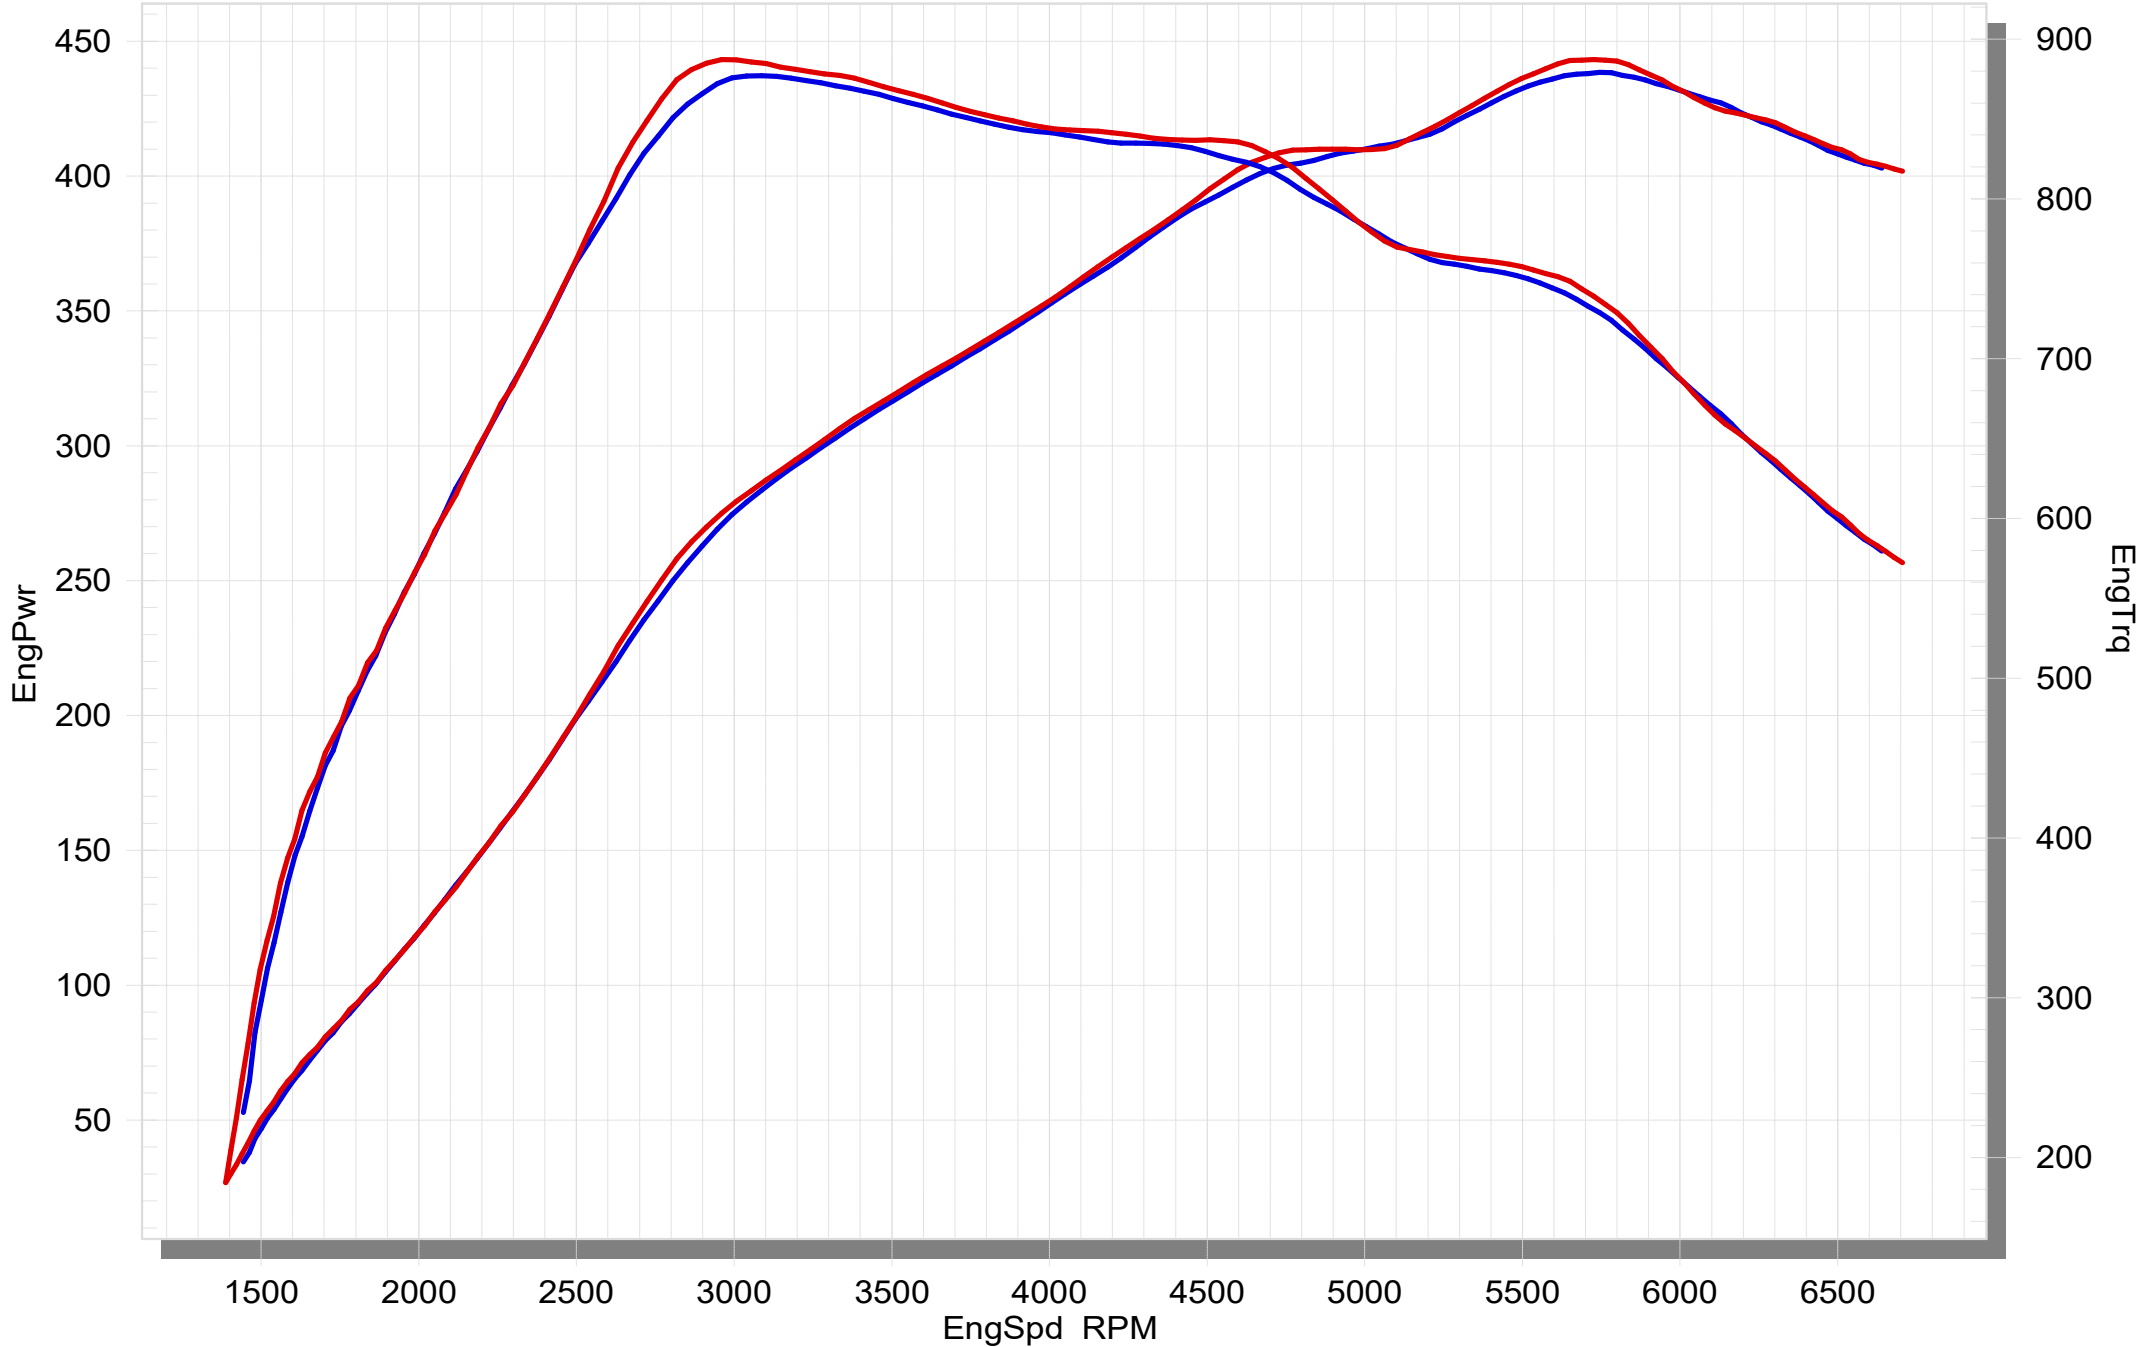

Mercedes-AMG GLE 63 S 4MATIC+

STOCK

EVOLUTION

No.	SalesCode	Description	Qty.
1	S-ME/TI/16H/1	evolution line	1
2	P-HF1411	Sound Kit	1
3	M-ME/T/14H/2	muffler	1
4	L-ME/T/9	link pipe TI	1
5	TP-CT/70/L	tail pipe CA left	1
6	TP-CT/70/R	tail pipe CA right	1
7	P-FN22	nut SS	9
8	P-FB93	screw SS	9
9	P-R151	clamp SS	4
10	P-HF936	VTS CAN Sniffer	1
11	P-HF1449	cable/wire harness	1
12	P-HF1410	Controller	1
13	P-VEZ2	tie wrap	25
14	P-HF841-A5	Key Fob + Receiver	1
15	P-HF841/2	Key Fob	1
16	P-HF1109	cable/wire harness	1