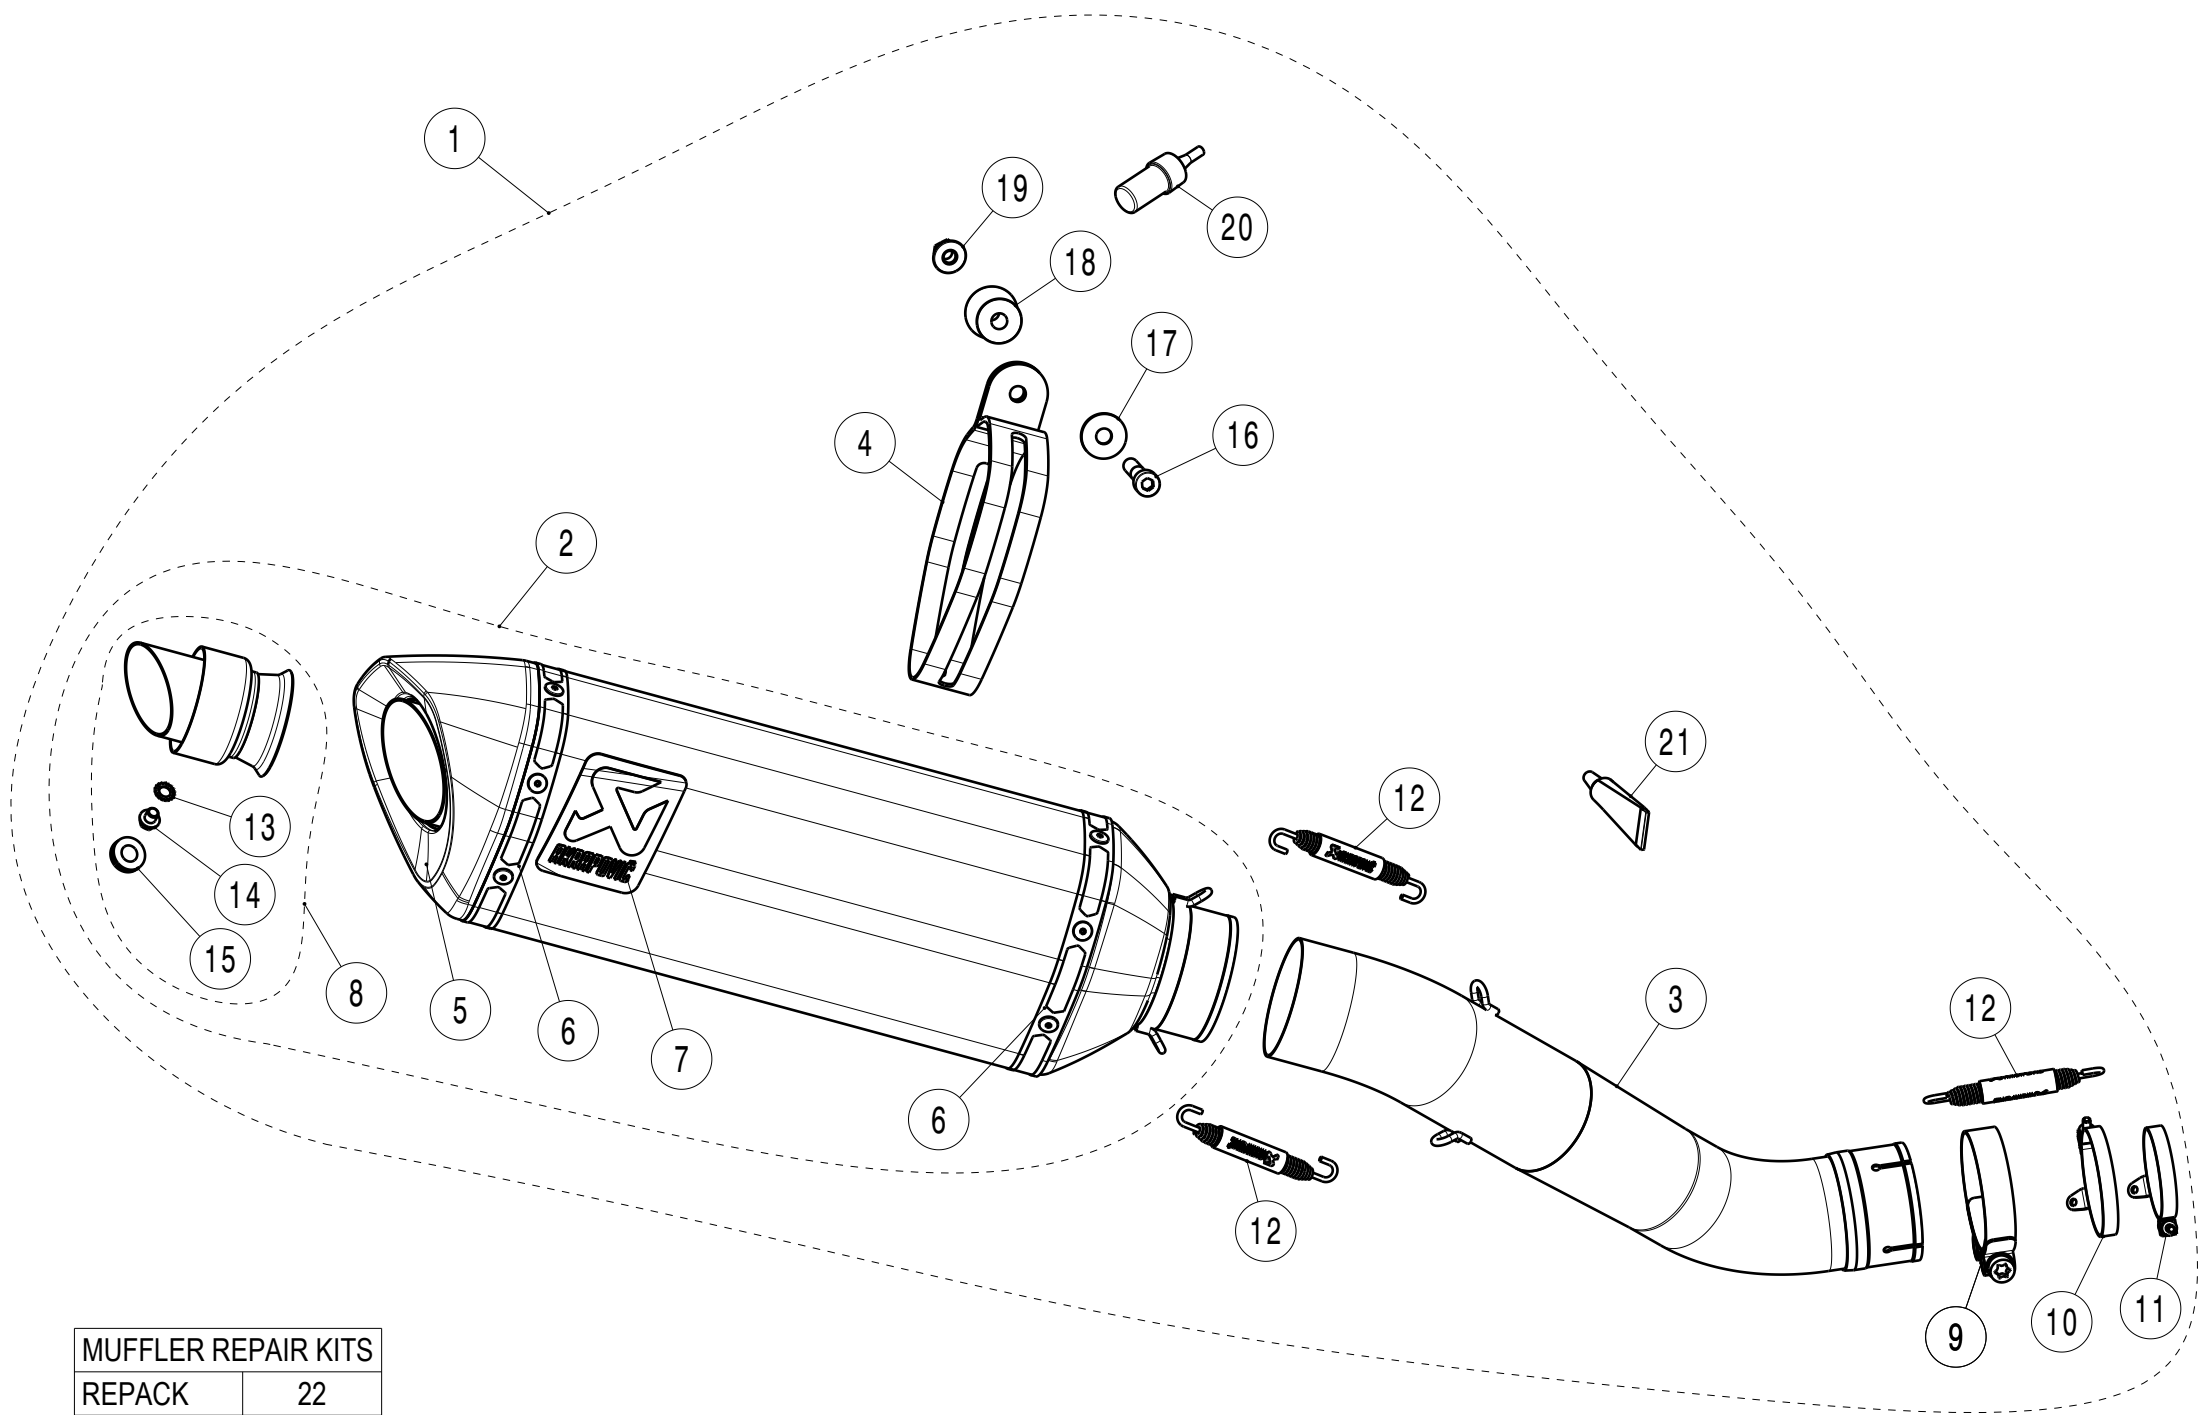

# APRILIA RSV4 / TUONO V4

STOCK

SLIP-ON OPEN

**MUFFLER REPAIR KITS**

REPACK	22
SLEEVE	23

No.	SalesCode	Description	Qty.
1	S-A10SO13-RC	slip on system	1
2	M-R05905C	muffler	1
3	L-A10SO11	link pipe TI	1
4	P-MCCR11	muffler clamp	1
5	V-EC235	end cap CA	1
6	P-TT52	belt TI for SS sleeve	2
7	P-VST2AL	sticker	1
8	V-TUV171/1	noise insert	1
9	P-R42	clamp SS	1
10	P-R48D	clamp SS	1
11	P-R2HR	clamp SS	1
12	P-S1/2	spring	2
13	P-DR18	washer SS	1
14	P-FB56	bolt	1
15	P-GUV004	rubber insert	1
16	P-FB103	bolt	1
17	P-DR4	washer SS	1
18	P-DR100/1	bush AL	1
19	P-FN4	nut	1
20	P-LT1	screw sealant	1
21	P-HF33	ceramic paste	1
22	P-RPCK281	muffler repack kit	1
23	P-RKS706R320	muffler sleeve kit	1