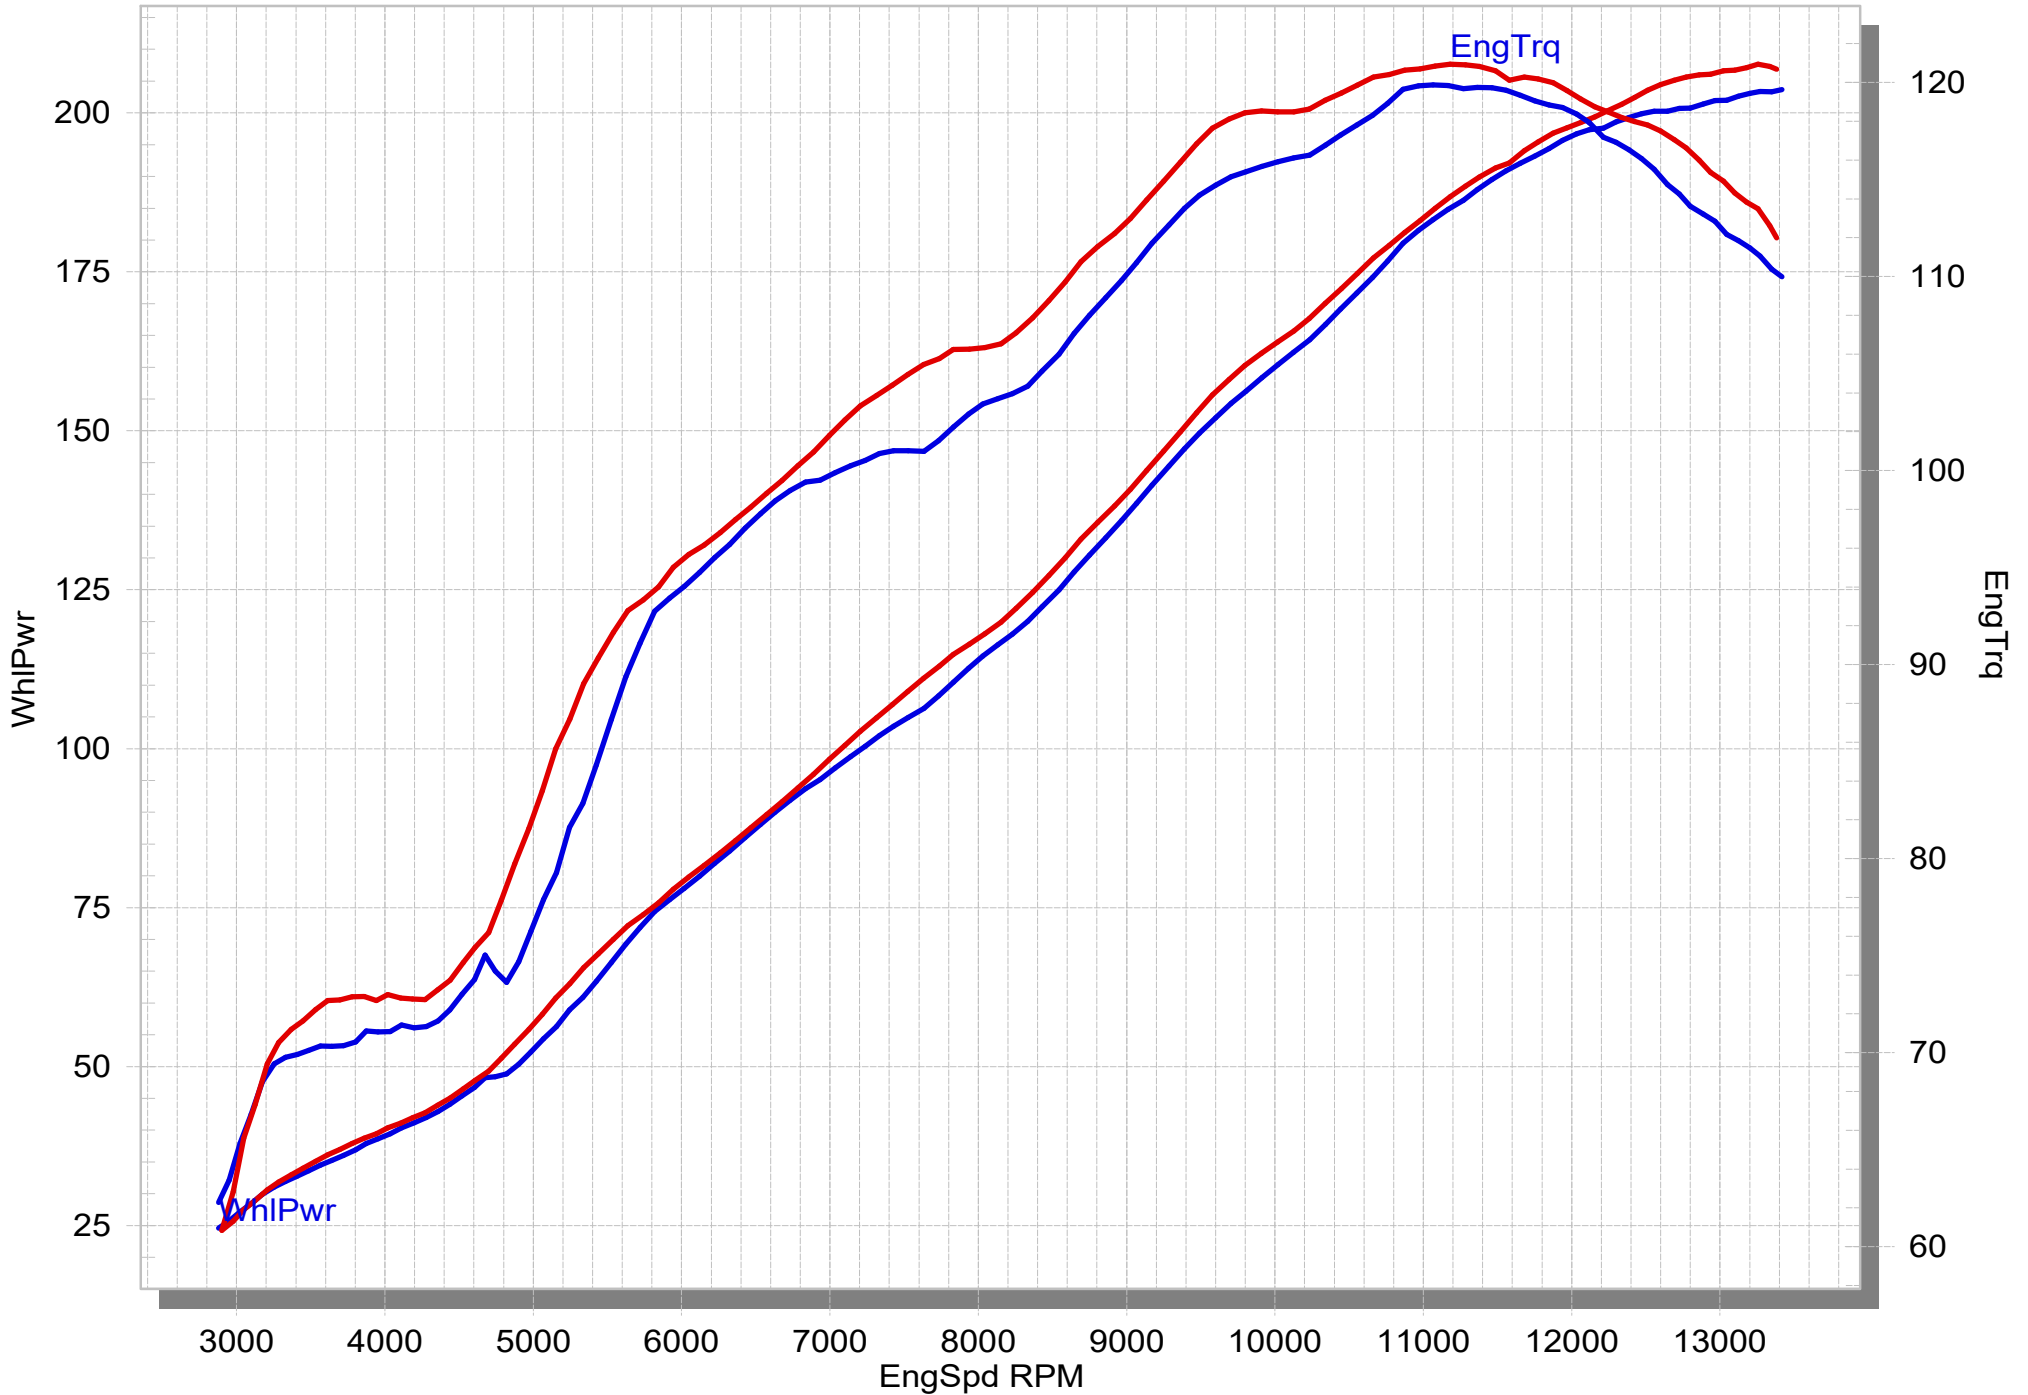

# APRILIA RSV4 / TUONO V4

STOCK

SLIP-ON OPEN

**MUFFLER REPAIR KITS**

REPACK	22
SLEEVE	23

No.	SalesCode	Description	Qty.
1	S-A10SO13-RC	slip on system	1
2	M-R05905C	muffler	1
3	L-A10SO11	link pipe TI	1
4	P-MCCR11	muffler clamp	1
5	V-EC235	end cap CA	1
6	P-TT52	belt TI for SS sleeve	2
7	P-VST2AL	sticker	1
8	V-TUV171/1	noise insert	1
9	P-R42	clamp SS	1
10	P-R48D	clamp SS	1
11	P-R2HR	clamp SS	1
12	P-S1/2	spring	2
13	P-DR18	washer SS	1
14	P-FB56	bolt	1
15	P-GUV004	rubber insert	1
16	P-FB103	bolt	1
17	P-DR4	washer SS	1
18	P-DR100/1	bush AL	1
19	P-FN4	nut	1
20	P-LT1	screw sealant	1
21	P-HF33	ceramic paste	1
22	P-RPCK281	muffler repack kit	1
23	P-RKS706R320	muffler sleeve kit	1