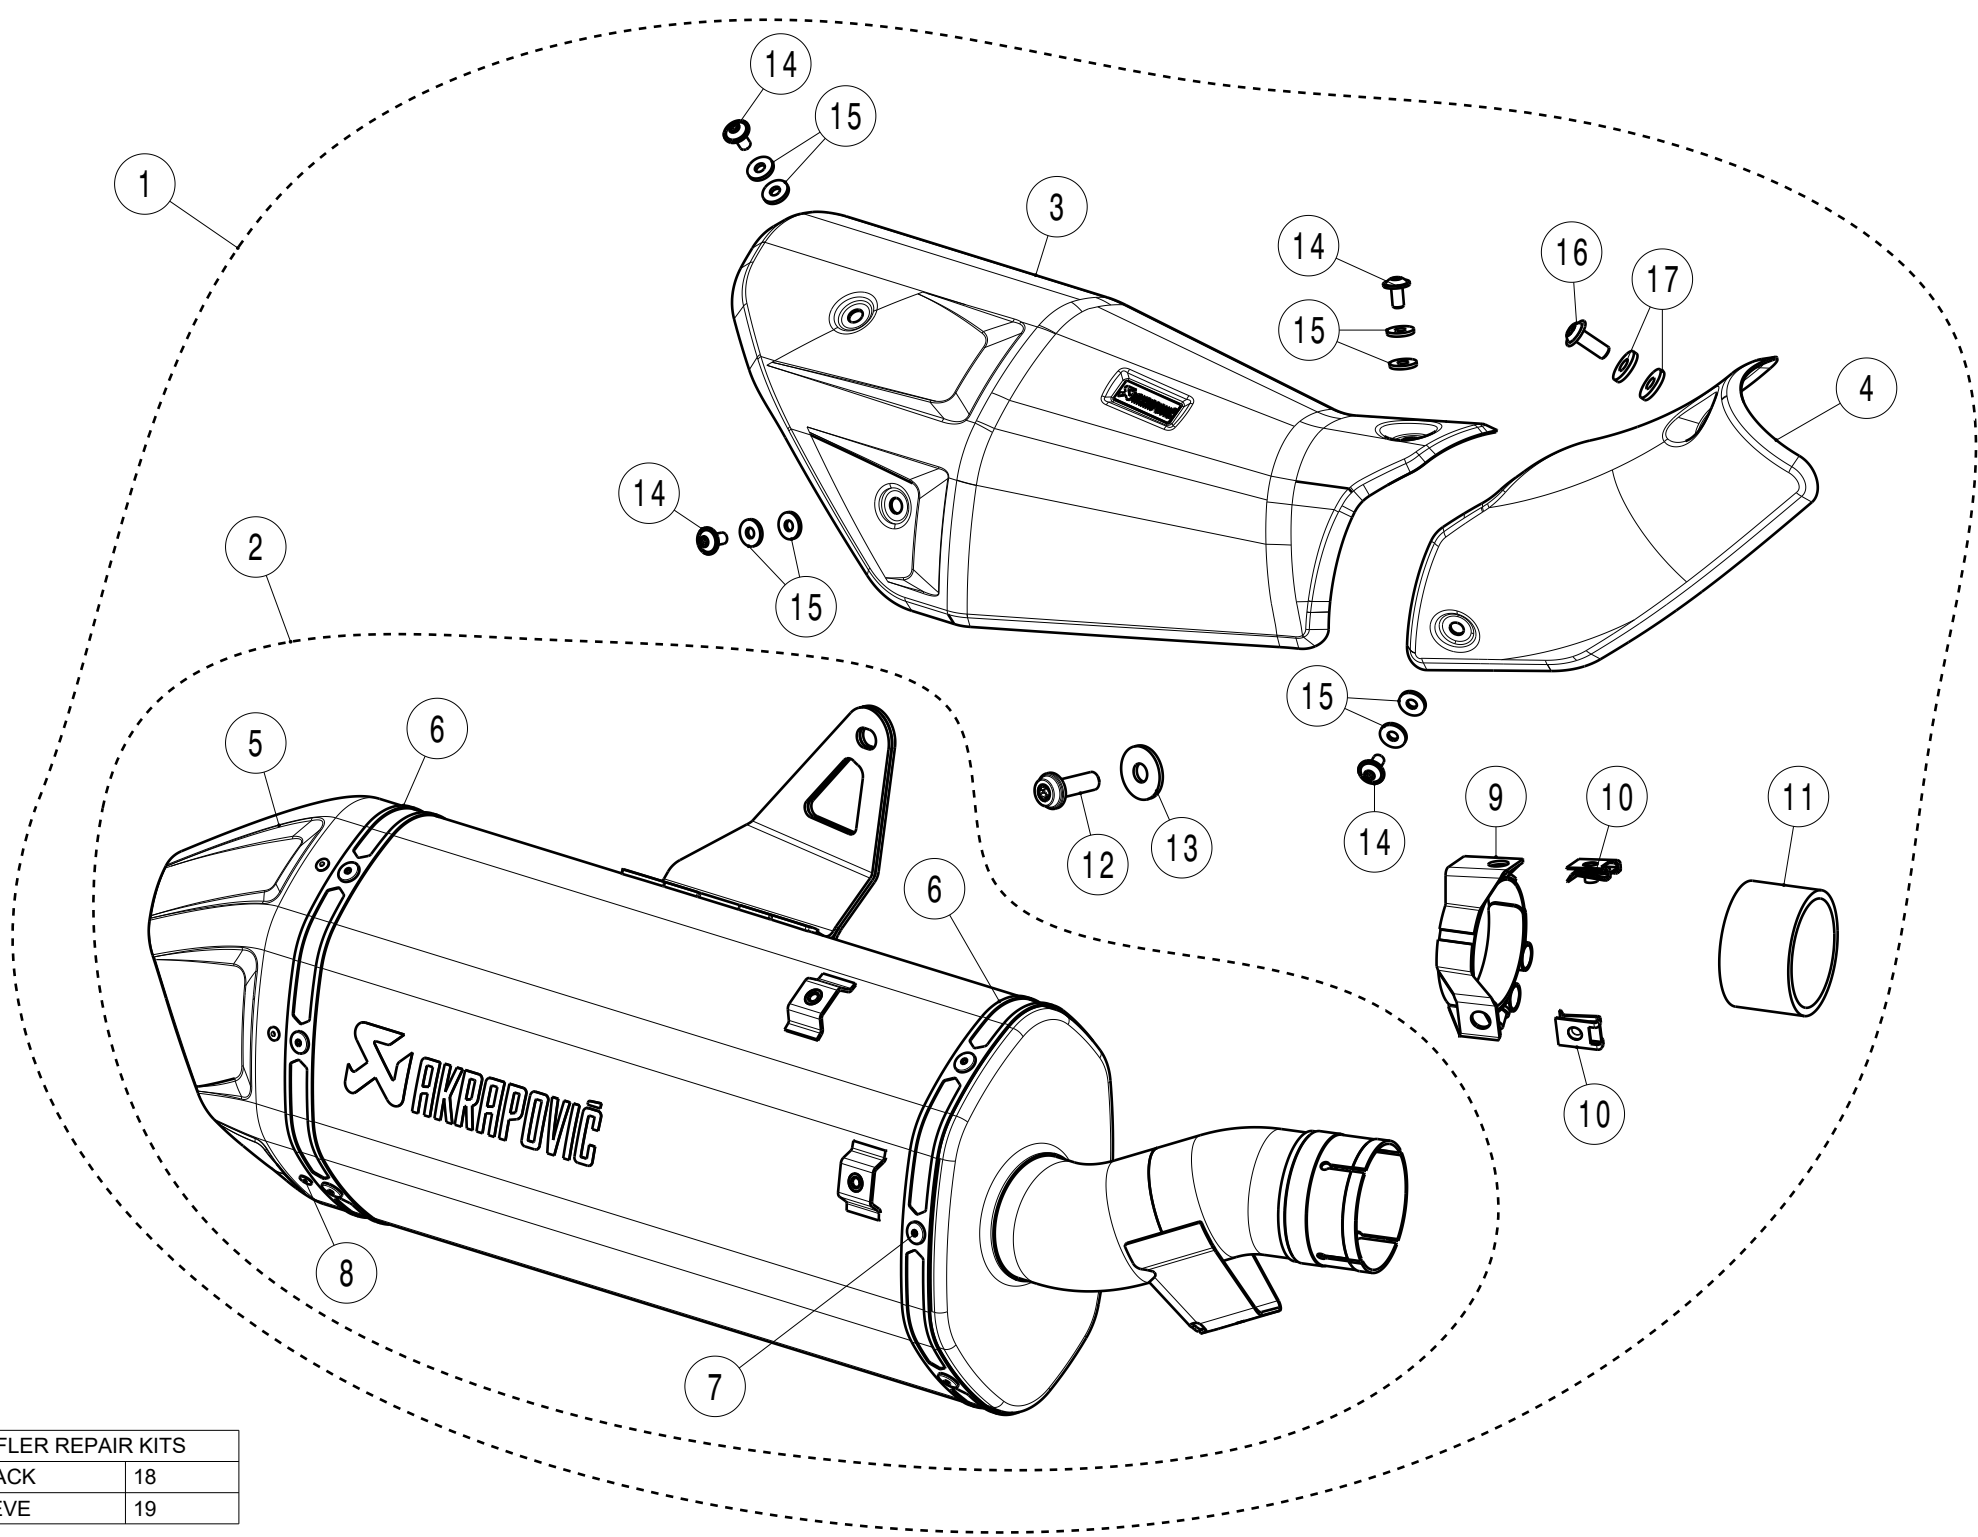

HONDA CRF1100L AFRICA TWIN

STOCK

SLIP-ON EC-ECE

MUFFLER REPAIR KITS	
REPACK	18
SLEEVE	19

No.	SalesCode	Description	Qty.
1	S-H11SO4-HAFT	slip on system	1
2	M-HAF01102T	muffler	1
3	P-HSH11SO4	heat shield CA	1
4	P-HSH11SO2	heat shield CA	1
5	V-EC428	end cap CA	1
6	P-TT58/1	belt TI for TI sleeve	2
7	P-BR6	rivet	14
8	P-BR3	rivet	7
9	P-R103/4	clamp	1
10	P-FN1	nut	2
11	P-G58	graphite gasket	1
12	P-FB155	bolt	1
13	P-DR4	washer SS	1
14	P-FB157	bolt	4
15	P-DRH2/BAR316	washer SS	6
16	P-FB123	bolt	1
17	P-DRH4/BAR316	heat resistant washer	2
18	P-RPCK312	muffler repack kit	1
19	P-RKS803AF380	muffler sleeve kit	1
20	P-SA033	spark arrester SS	2