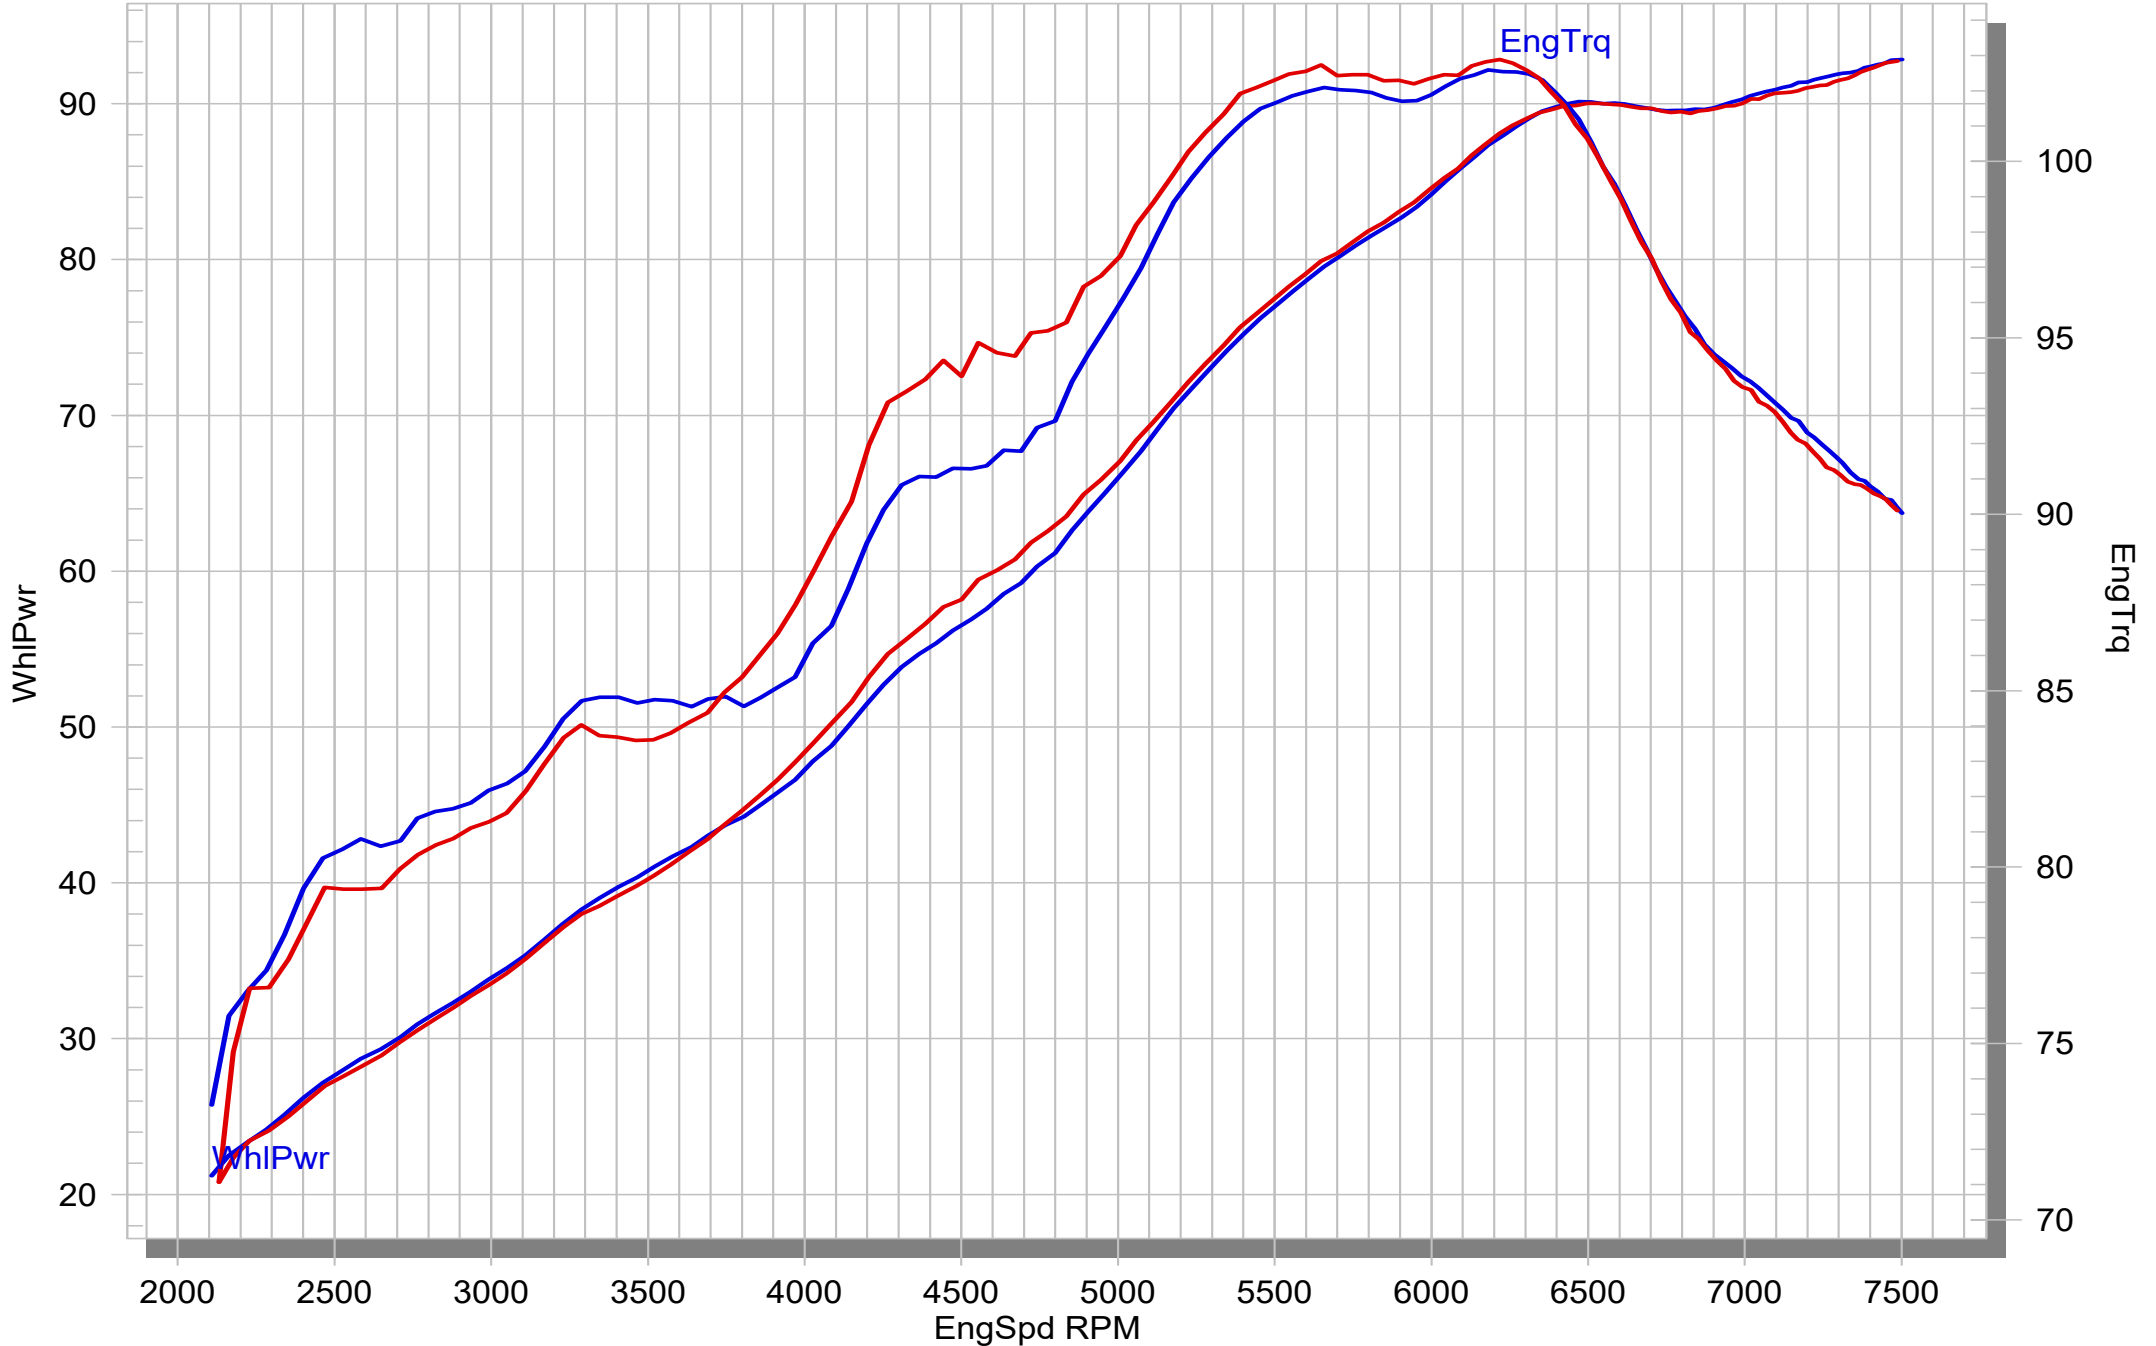

HONDA CRF1100L AFRICA TWIN

STOCK

SLIP-ON EC-ECE

MUFFLER REPAIR KITS	
REPACK	18
SLEEVE	19

No.	SalesCode	Description	Qty.
1	S-H11SO4-HAFT	slip on system	1
2	M-HAF01102T	muffler	1
3	P-HSH11SO4	heat shield CA	1
4	P-HSH11SO2	heat shield CA	1
5	V-EC428	end cap CA	1
6	P-TT58/1	belt TI for TI sleeve	2
7	P-BR6	rivet	14
8	P-BR3	rivet	7
9	P-R103/4	clamp	1
10	P-FN1	nut	2
11	P-G58	graphite gasket	1
12	P-FB155	bolt	1
13	P-DR4	washer SS	1
14	P-FB157	bolt	4
15	P-DRH2/BAR316	washer SS	6
16	P-FB123	bolt	1
17	P-DRH4/BAR316	heat resistant washer	2
18	P-RPCK312	muffler repack kit	1
19	P-RKS803AF380	muffler sleeve kit	1
20	P-SA033	spark arrester SS	2