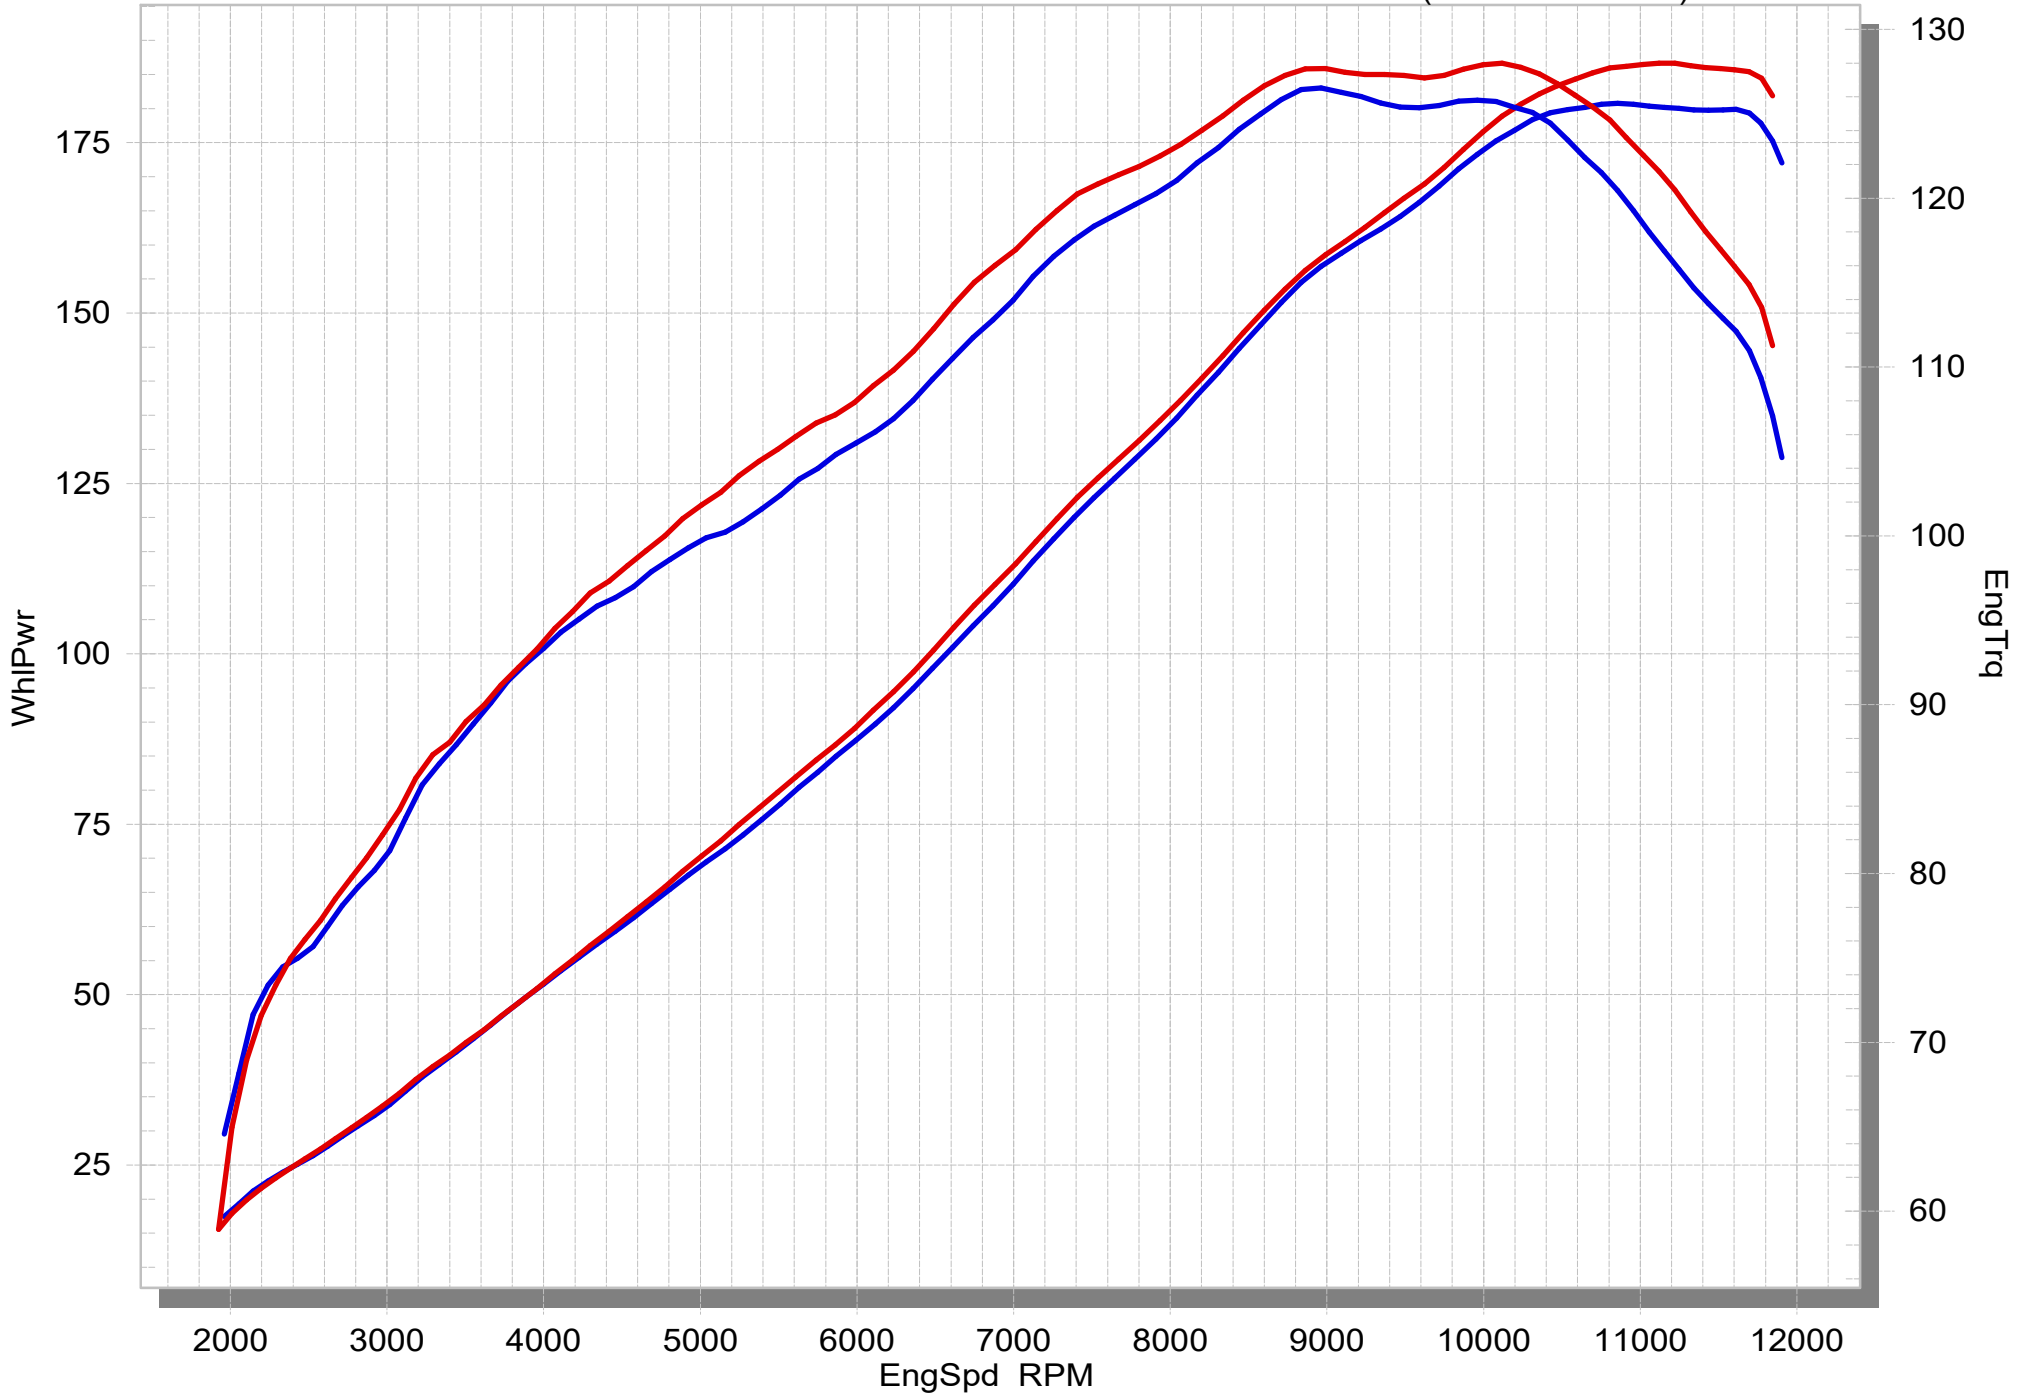

# KAWASAKI Z H2

STOCK

SLIP-ON OPEN (WO Noise insert)

MUFFLER REPAIR KITS	
REPACK	12
SLEEVE	13

No.	SalesCode	Description	Qty.
1	S-K10SO29-ASZTBL	S KA Z-H2 SO OPEN 021 AFT	1
2	V-EC384	end cap TI	1
3	P-TT43/1	belt TI for TI sleeve	1
4	P-TT41/1	belt TI for TI sleeve	1
5	P-GUV004	rubber insert	2
6	P-R32	clamp SS	1
7	P-FB156	screw FE	1
8	P-DR86	washer SS	2
9	V-TUV309	noise insert (optional)	1
10	P-DR18	washer SS	1
11	P-FB158	bolt	1
12	P-RPCK277	repack kit	1
13	P-RKS660ASZ190	muffler sleeve kit	1