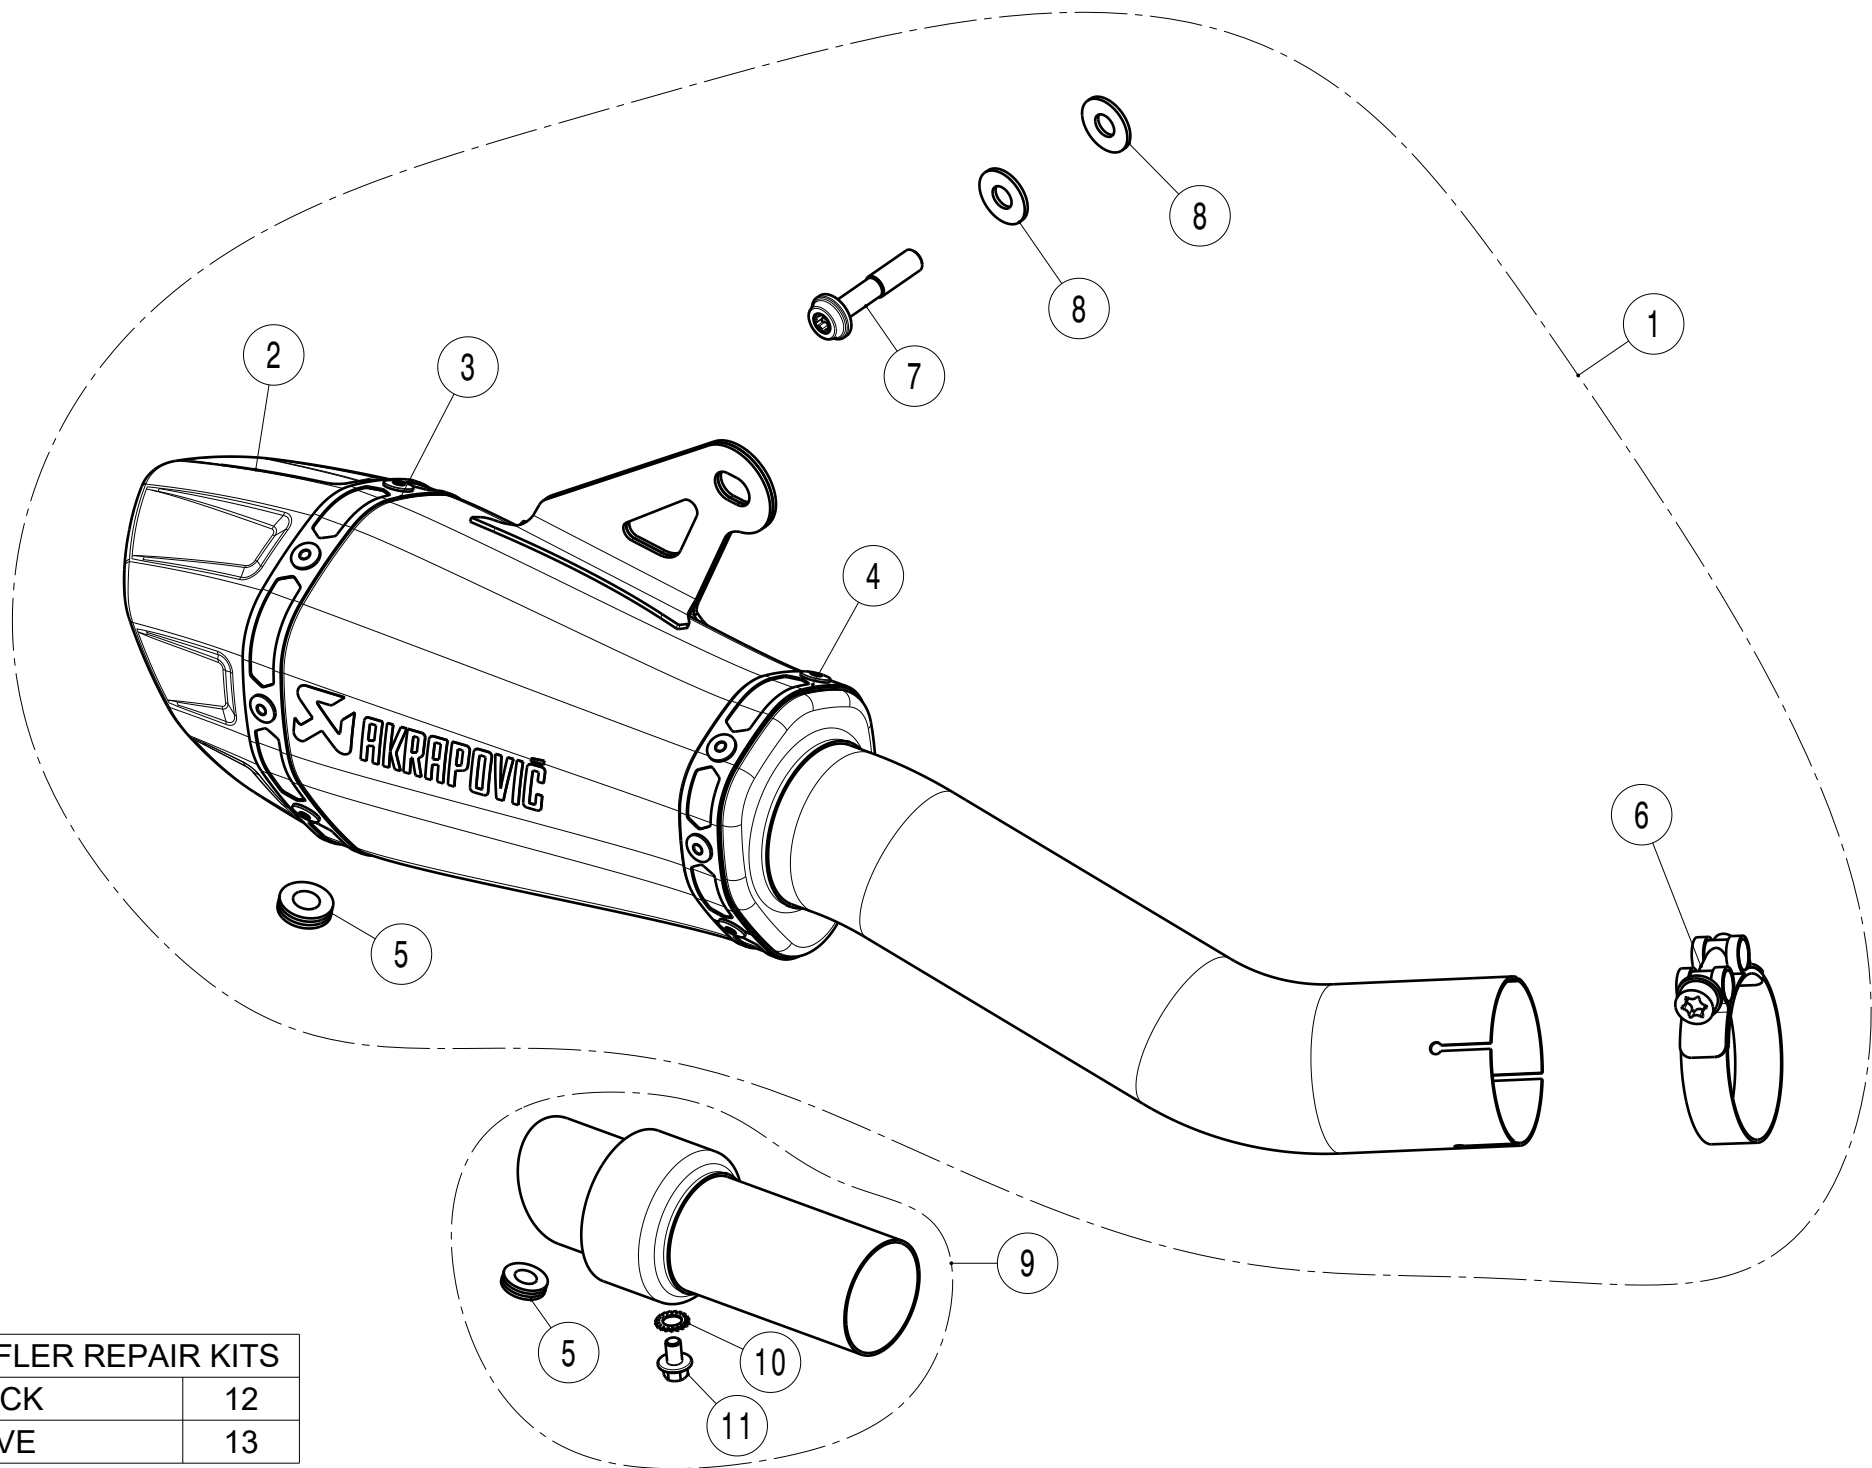

# KAWASAKI Z H2

STOCK

SLIP-ON OPEN (WO Noise insert)

MUFFLER REPAIR KITS	
REPACK	12
SLEEVE	13

No.	SalesCode	Description	Qty.
1	S-K10SO29-ASZTBL	S KA Z-H2 SO OPEN 021 AFT	1
2	V-EC384	end cap TI	1
3	P-TT43/1	belt TI for TI sleeve	1
4	P-TT41/1	belt TI for TI sleeve	1
5	P-GUV004	rubber insert	2
6	P-R32	clamp SS	1
7	P-FB156	screw FE	1
8	P-DR86	washer SS	2
9	V-TUV309	noise insert (optional)	1
10	P-DR18	washer SS	1
11	P-FB158	bolt	1
12	P-RPCK277	repack kit	1
13	P-RKS660ASZ190	muffler sleeve kit	1