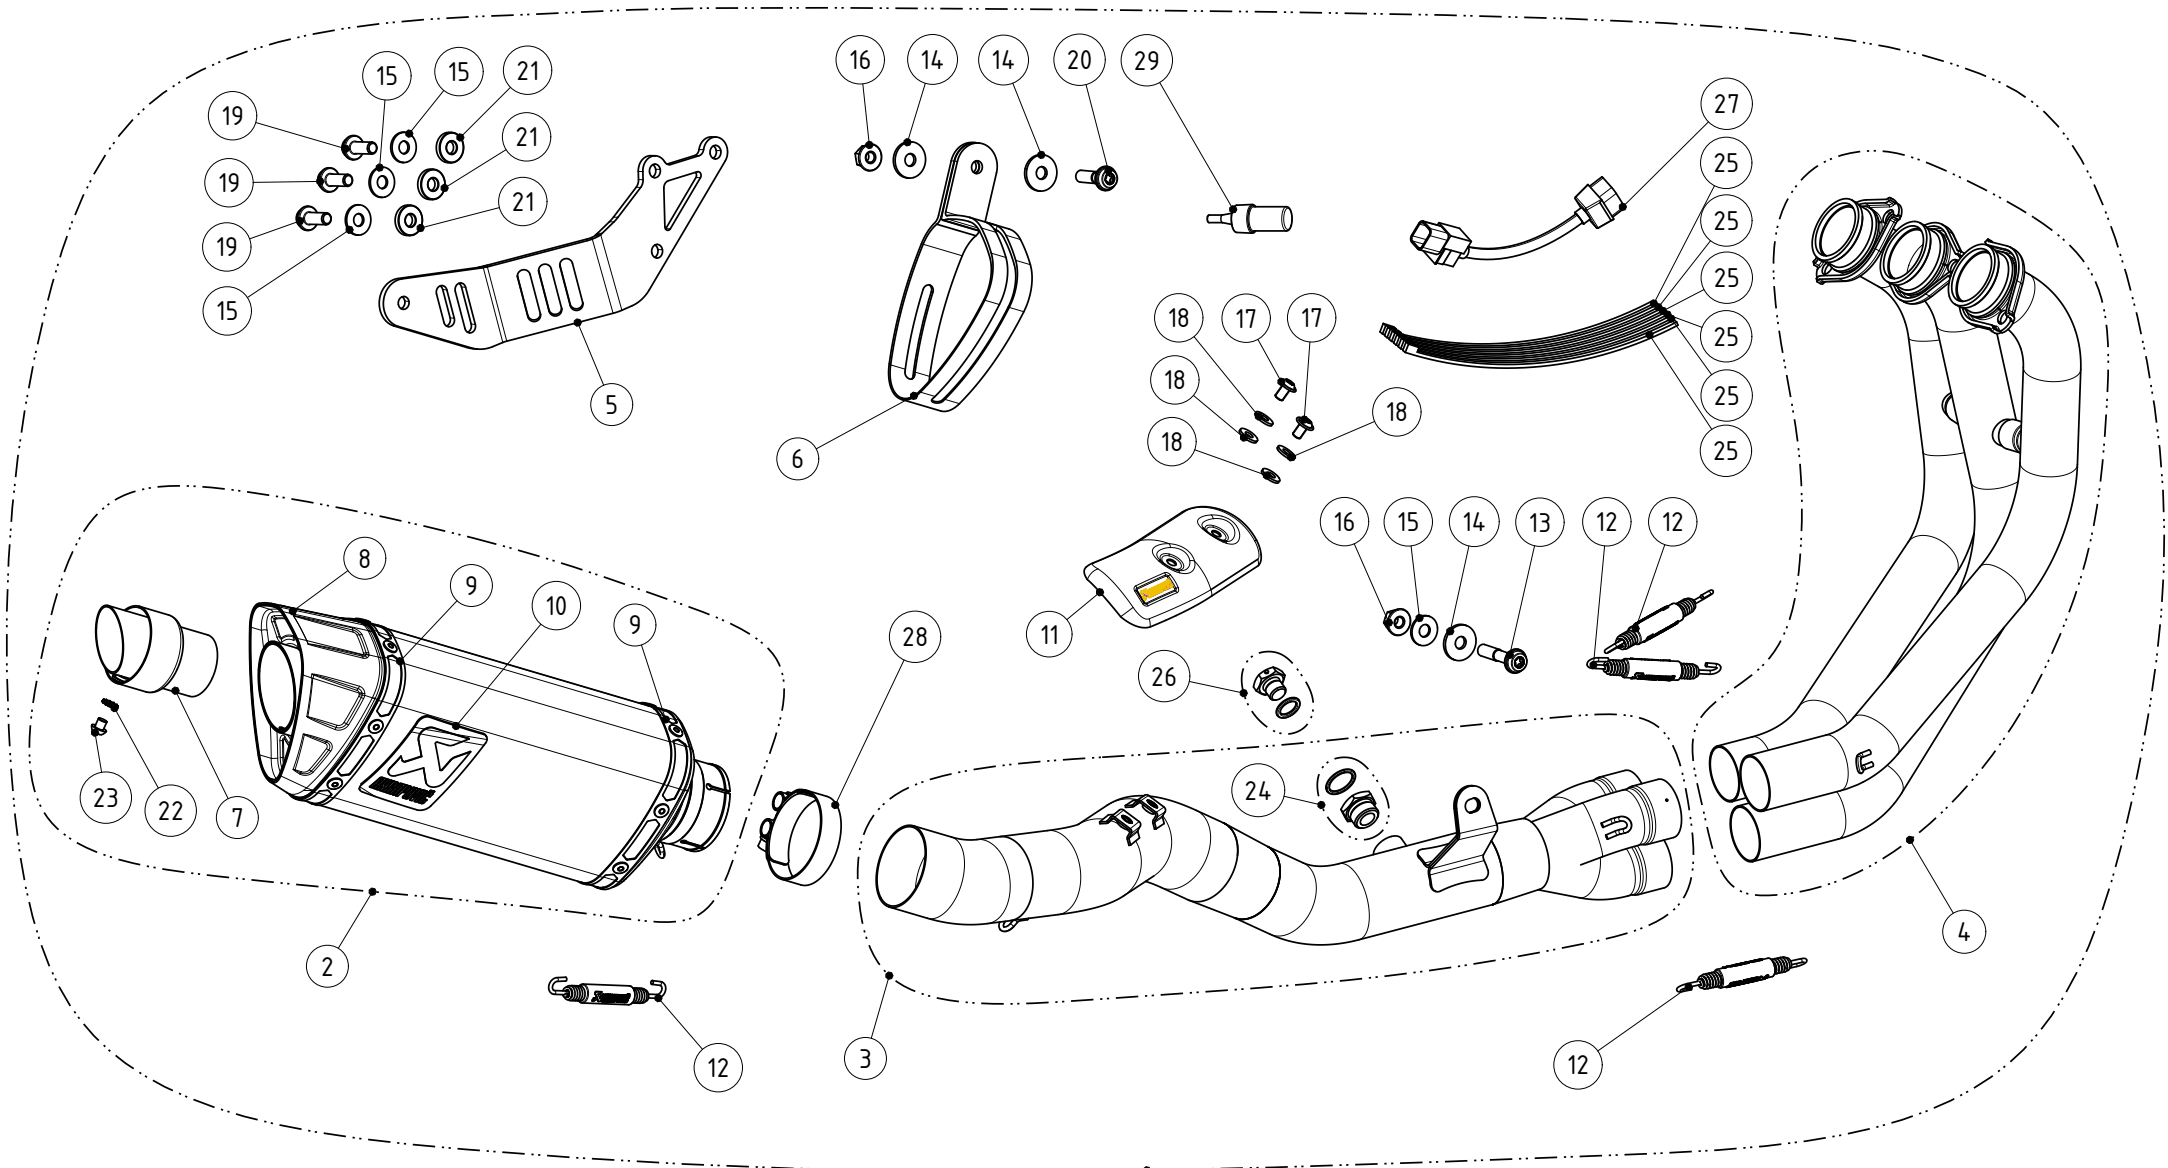

YAMAHA TRACER 9 / GT

STOCK

RACING LINE

MUFFLER REPAIR KITS	
REPACK	30
SLEEVE	31

1

No.	SalesCode	Description	Qty.
1	S-Y9R14-APC	racng system	1
2	M-AP01603C	muffler	1
3	L-Y9R3	link pipe SS	1
4	H-Y9R3	header SS	1
5	P-X279	bracket AL	1
6	P-MCCAP15	muffler clamp	1
7	V-TUV177	noise reduction insert	1
8	V-EC374	end cap TI	1
9	P-TT62	titanium tape	2
10	P-VST2AL	sticker	1
11	P-HSH10SO1	heat shield CA	1
12	P-S1/2	spring	4
13	P-FB156	screw FE	1
14	P-DR4	washer SS	3
15	P-DR86	washer SS	4
16	P-FN12	nut	2
17	P-FB105	bolt	2
18	P-DR154	washer	4
19	P-FB136	bolt	3
20	P-FB167	bolt	1
21	P-DR177	spacer bushe AL	3
22	P-DR18	washer SS	1
23	P-FB86	bolt	1
24	P-LBSB4	lambda plug	1
25	P-VEZ2	tie wrap	6
26	P-HF661	lambda plug	1
27	P-HF1311	connection cable	1
28	P-R114	clamp SS	1
29	P-LT1	screw sealant	1
30	P-RPCK261	muffler repack kit	1
31	P-RKS434AP250	muffler sleeve kit	1