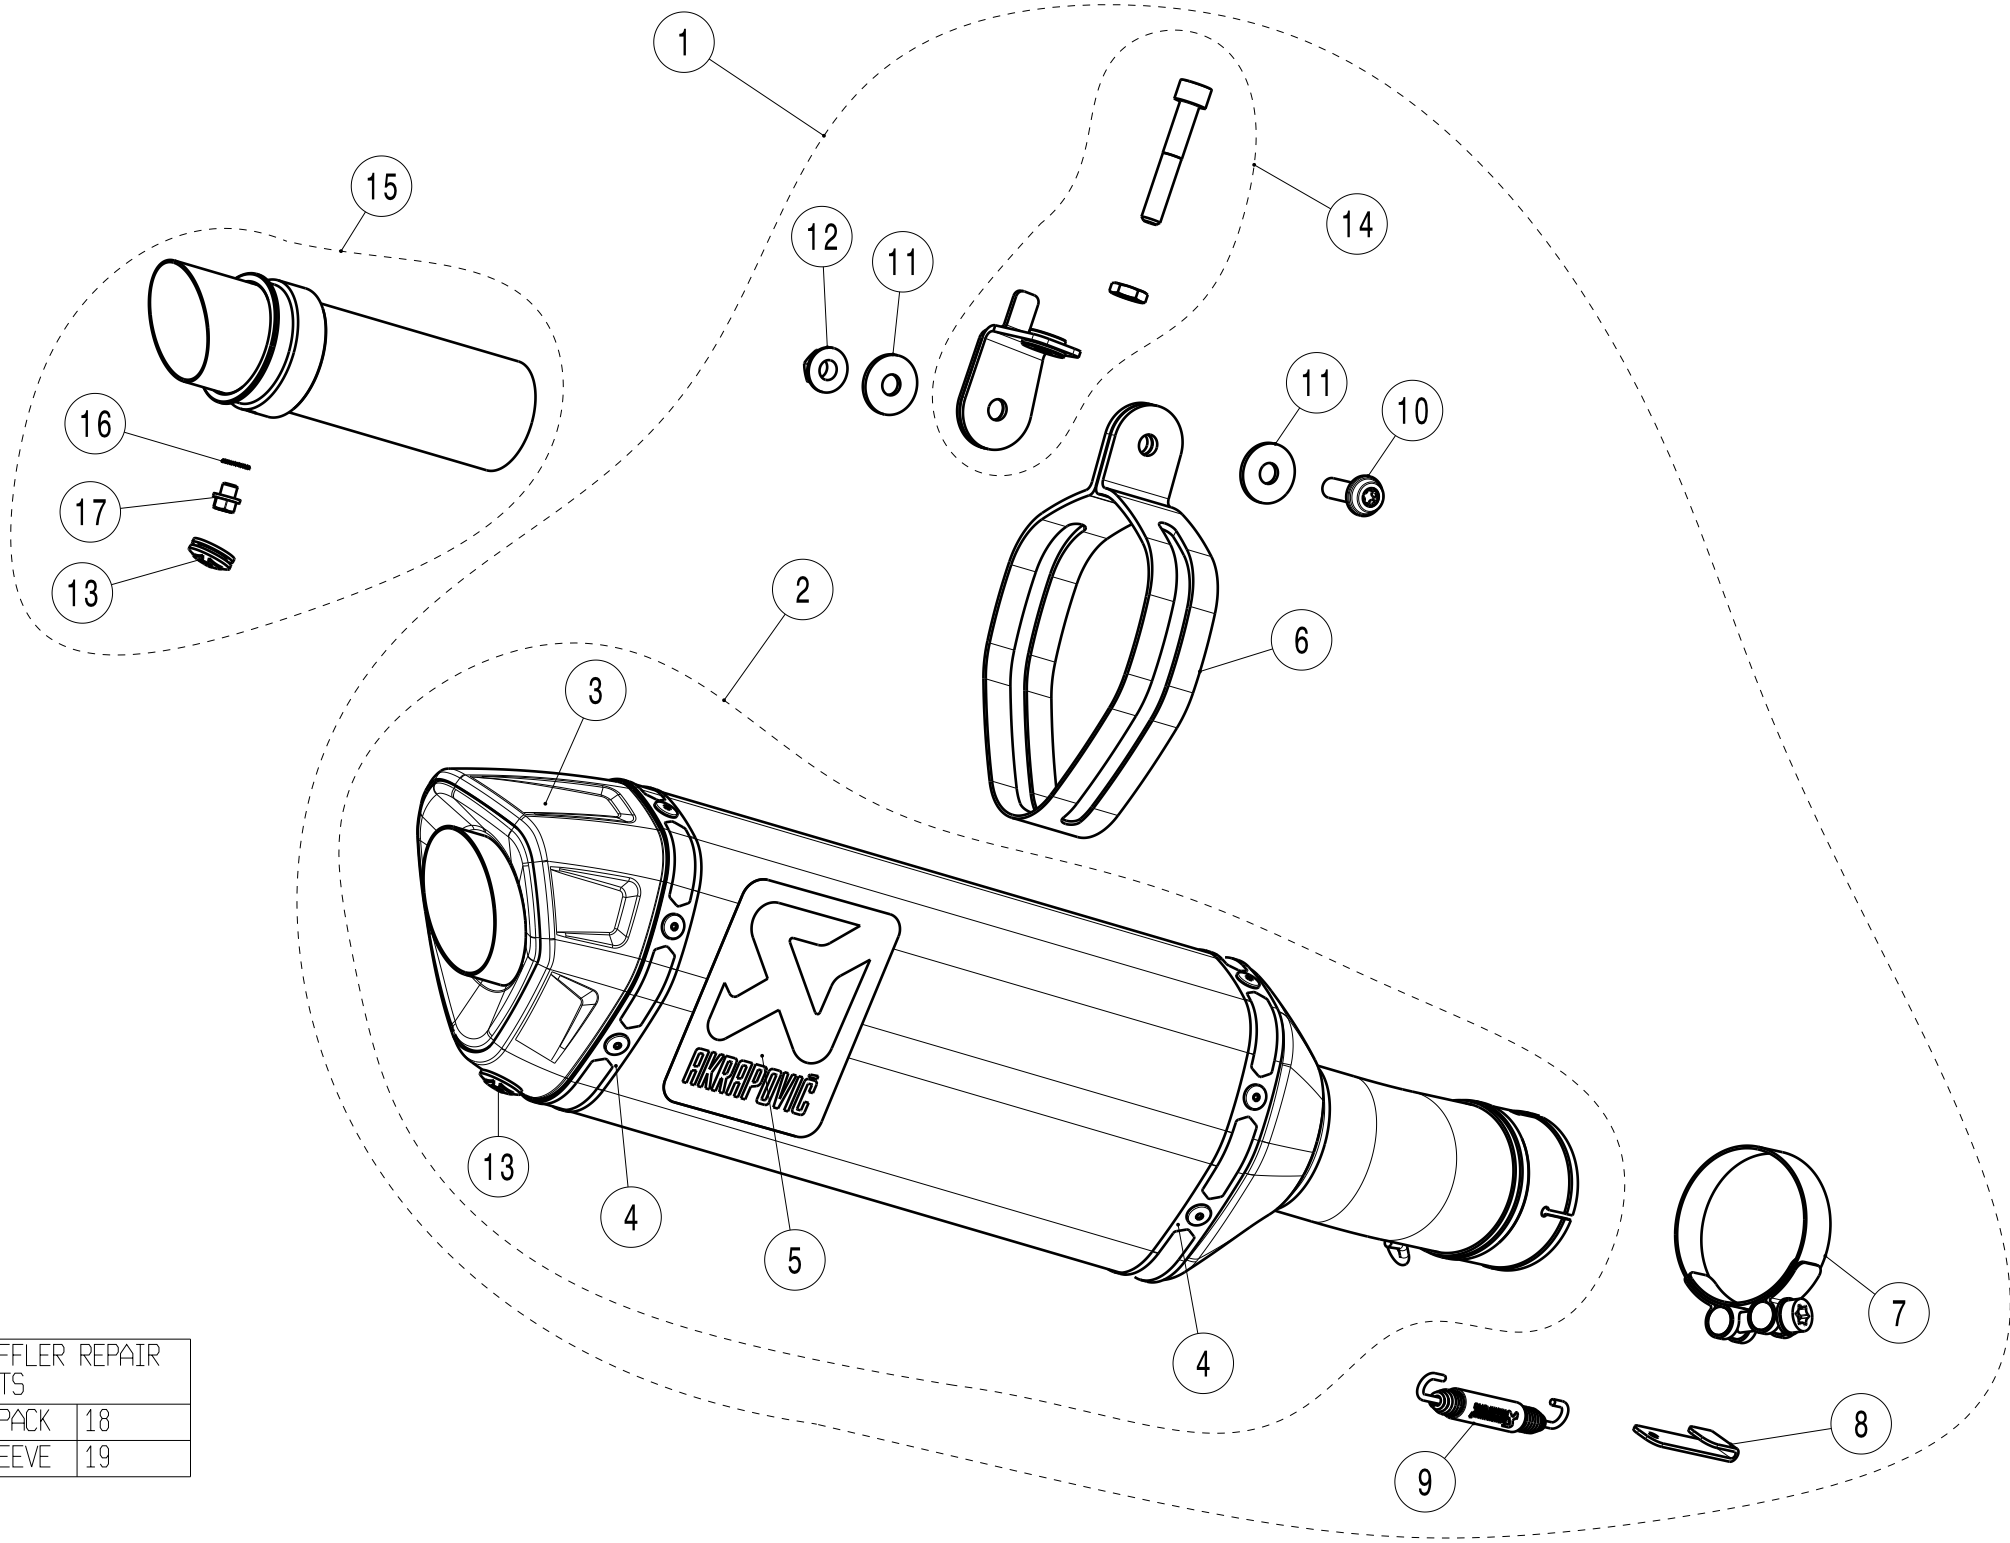

BMW S 1000 R

STOCK

SLIP-ON EC-ECE approved

MUFFLER REPAIR KITS	
REPACK	18
SLEEVE	19

No.	SalesCode	Description	Qty.
1	S-B10SO16-HZC	slip on system	1
2	M-HZ07505C	muffler slip on	1
3	V-EC389	end cap TI	1
4	P-TT19	belt TI for CA sleeve	2
5	P-VST1AL	sticker	1
6	P-MCCZ3	muffler clamp CA	1
7	P-R42	clamp SS	1
8	P-X288	bracket SS	1
9	P-S1/2	spring	1
10	P-FB155	bolt	1
11	P-DR4	washer SS	2
12	P-FN12	nut	1
13	P-GUV004	rubber insert	2
14	P-X286	bracket for footrest SS	1
15	V-TUV326	noise insert (optional)	1
16	P-DR18	washer SS	1
17	P-FB191	bolt	1
18	P-RPCK286	muffler repack kit	1
19	P-RKS459Z300	muffler sleeve kit	1