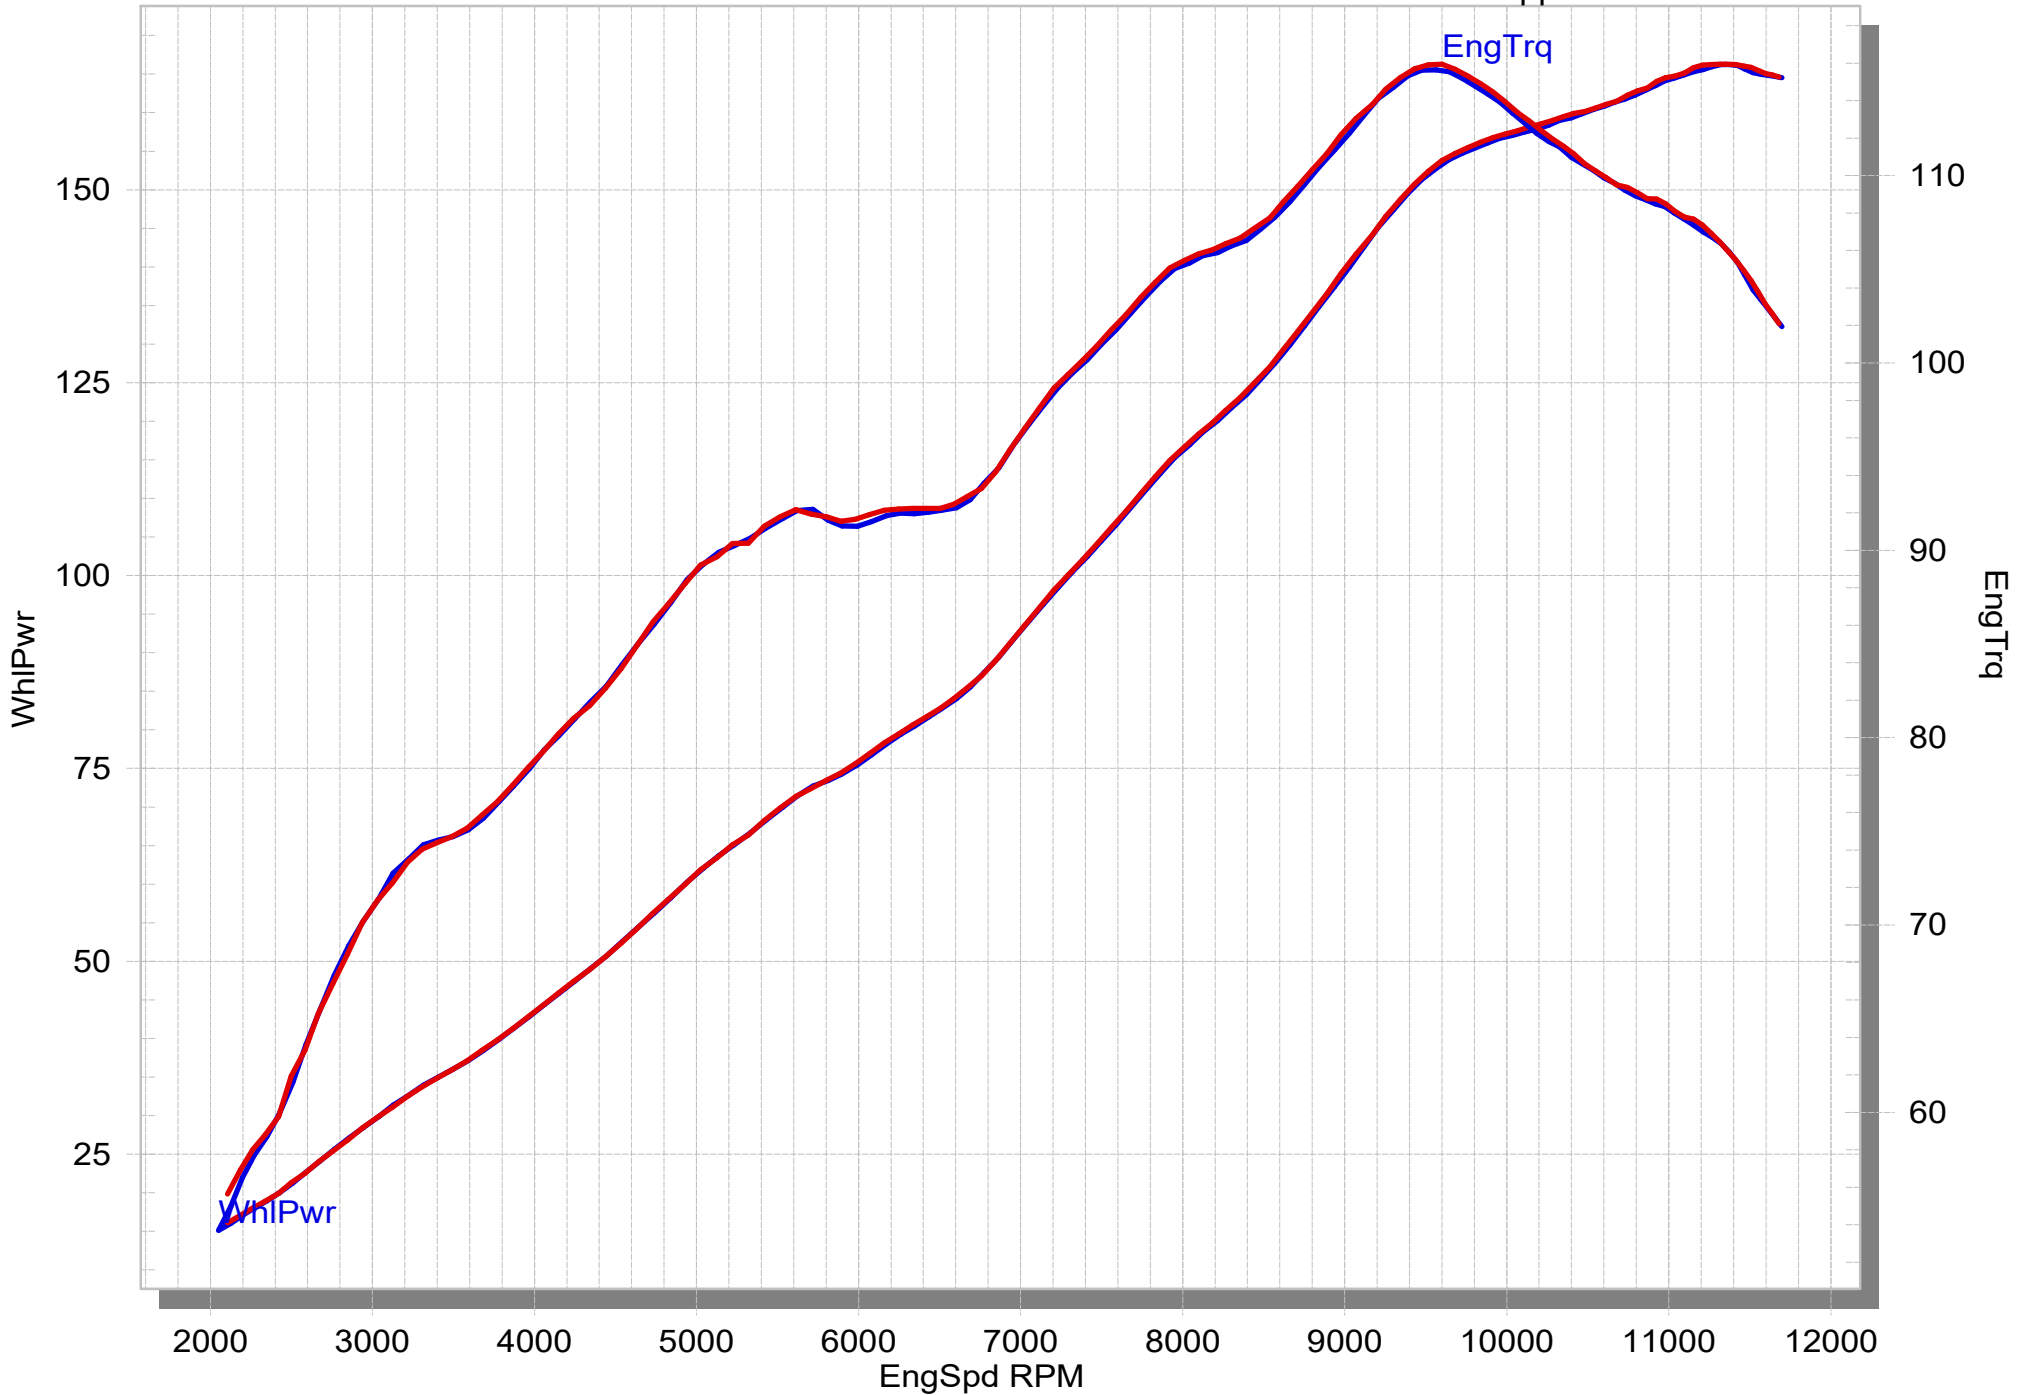

BMW S 1000 R

STOCK

SLIP-ON EC-ECE approved

MUFFLER REPAIR KITS	
REPACK	18
SLEEVE	19

No.	SalesCode	Description	Qty.
1	S-B10SO16-HZC	slip on system	1
2	M-HZ07505C	muffler slip on	1
3	V-EC389	end cap TI	1
4	P-TT19	belt TI for CA sleeve	2
5	P-VST1AL	sticker	1
6	P-MCCZ3	muffler clamp CA	1
7	P-R42	clamp SS	1
8	P-X288	bracket SS	1
9	P-S1/2	spring	1
10	P-FB155	bolt	1
11	P-DR4	washer SS	2
12	P-FN12	nut	1
13	P-GUV004	rubber insert	2
14	P-X286	bracket for footrest SS	1
15	V-TUV326	noise insert (optional)	1
16	P-DR18	washer SS	1
17	P-FB191	bolt	1
18	P-RPCK286	muffler repack kit	1
19	P-RKS459Z300	muffler sleeve kit	1