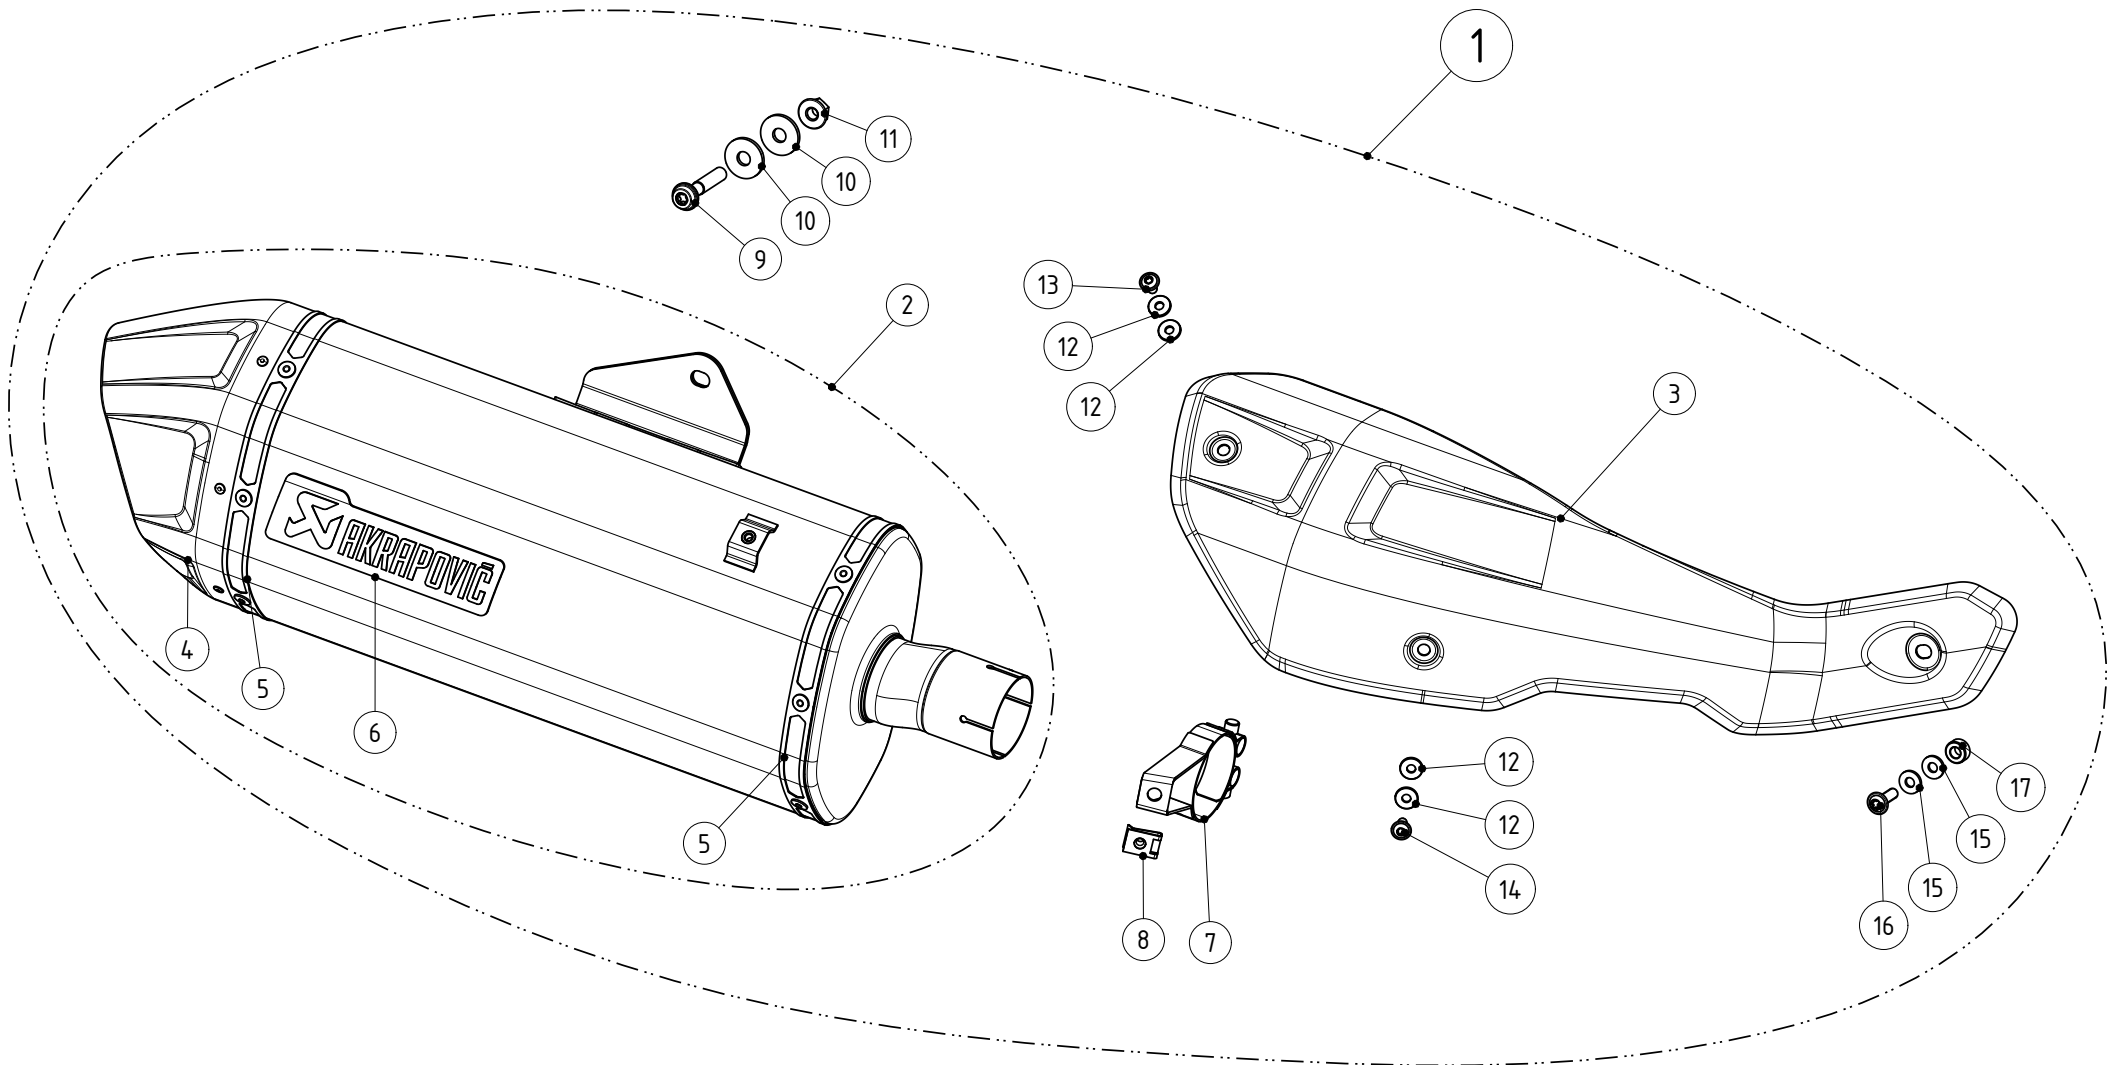

SUZUKI V-STROM 800DE

STOCK

SLIP-ON EC-ECE

MUFFLER REPAIR KITS	
REPACK	18
SLEEVE	19

No.	SalesCode	Description	Qty.
1	S-S8SO1-HAFT	slip on system	1
2	M-HAF01002T	muffler	1
3	P-HSS6SO1	heat shield CA	1
4	V-EC428	end cap CA	1
5	P-TT53	belt TI	1
6	P-HST18ALXM4	sticker AL	1
7	P-R206	clamp SS	1
8	P-FN1	nut	1
9	P-FB148	bolt	1
10	P-DR4	washer SS	2
11	P-FN12	nut	2
12	P-DRH2/BAR316	washer SS	1
13	P-FB157	bolt	1
14	P-FB164	bolt	2
15	P-DR154	washer	1
16	P-FB218	bolt	1
17	P-DR183	spacer bushe AL	1
18	P-RPCK336	muffler repack kit	1
19	P-RKS770AF380	muffler sleeve kit	1