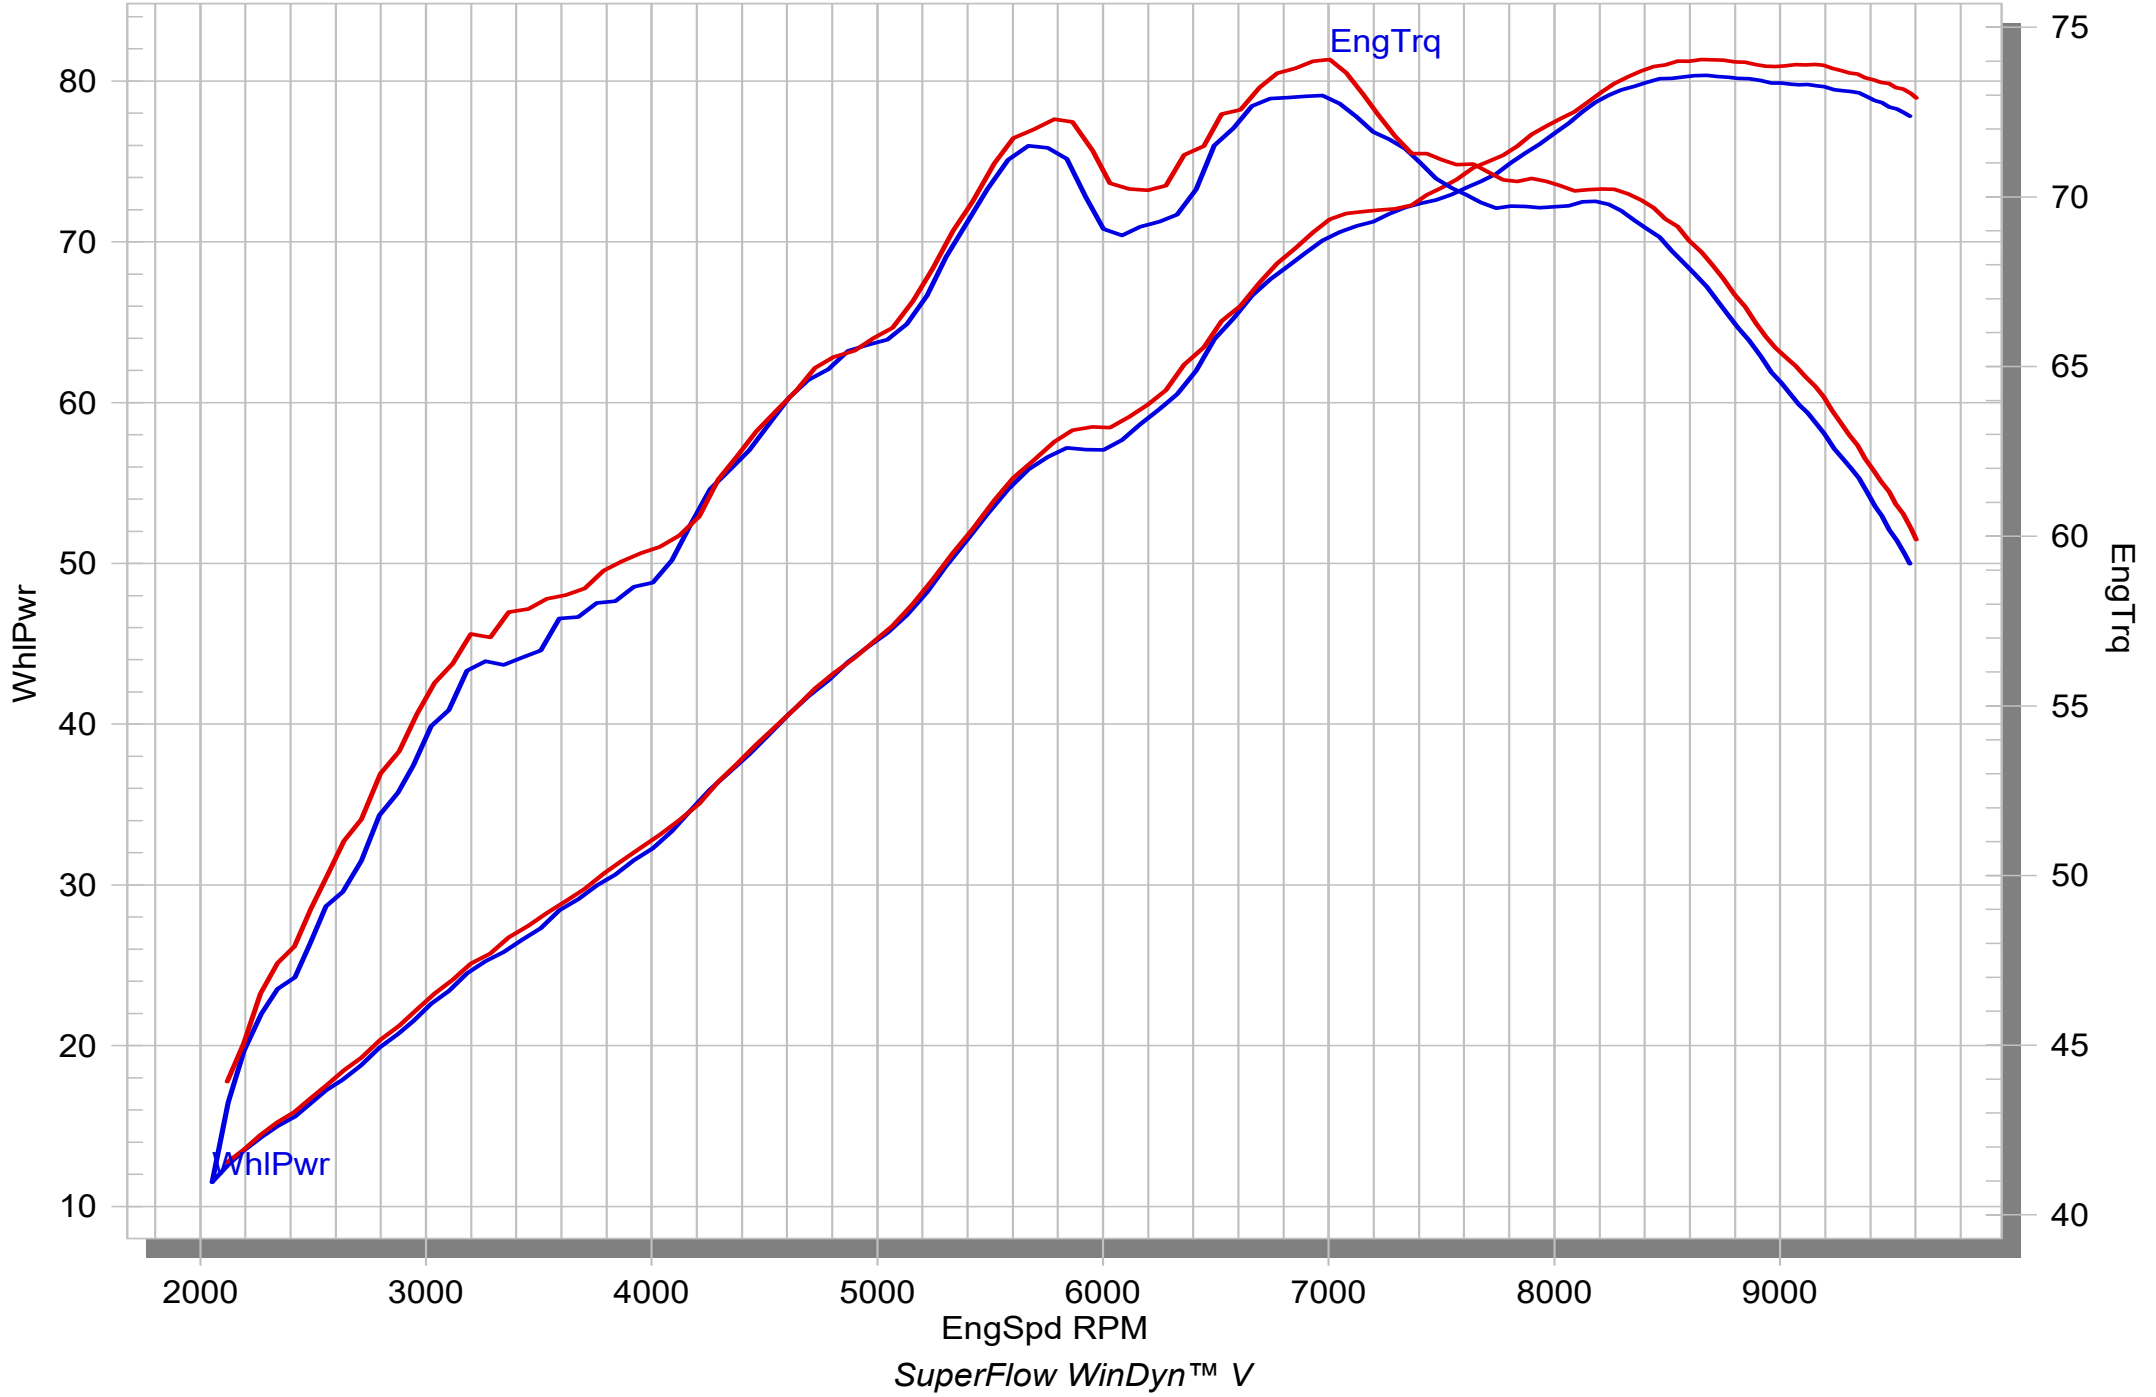

SUZUKI V-STROM 800DE

STOCK

SLIP-ON EC-ECE

MUFFLER REPAIR KITS	
REPACK	18
SLEEVE	19

No.	SalesCode	Description	Qty.
1	S-S8SO1-HAFT	slip on system	1
2	M-HAF01002T	muffler	1
3	P-HSS6SO1	heat shield CA	1
4	V-EC428	end cap CA	1
5	P-TT53	belt TI	1
6	P-HST18ALXM4	sticker AL	1
7	P-R206	clamp SS	1
8	P-FN1	nut	1
9	P-FB148	bolt	1
10	P-DR4	washer SS	2
11	P-FN12	nut	2
12	P-DRH2/BAR316	washer SS	1
13	P-FB157	bolt	1
14	P-FB164	bolt	2
15	P-DR154	washer	1
16	P-FB218	bolt	1
17	P-DR183	spacer bushe AL	1
18	P-RPCK336	muffler repack kit	1
19	P-RKS770AF380	muffler sleeve kit	1