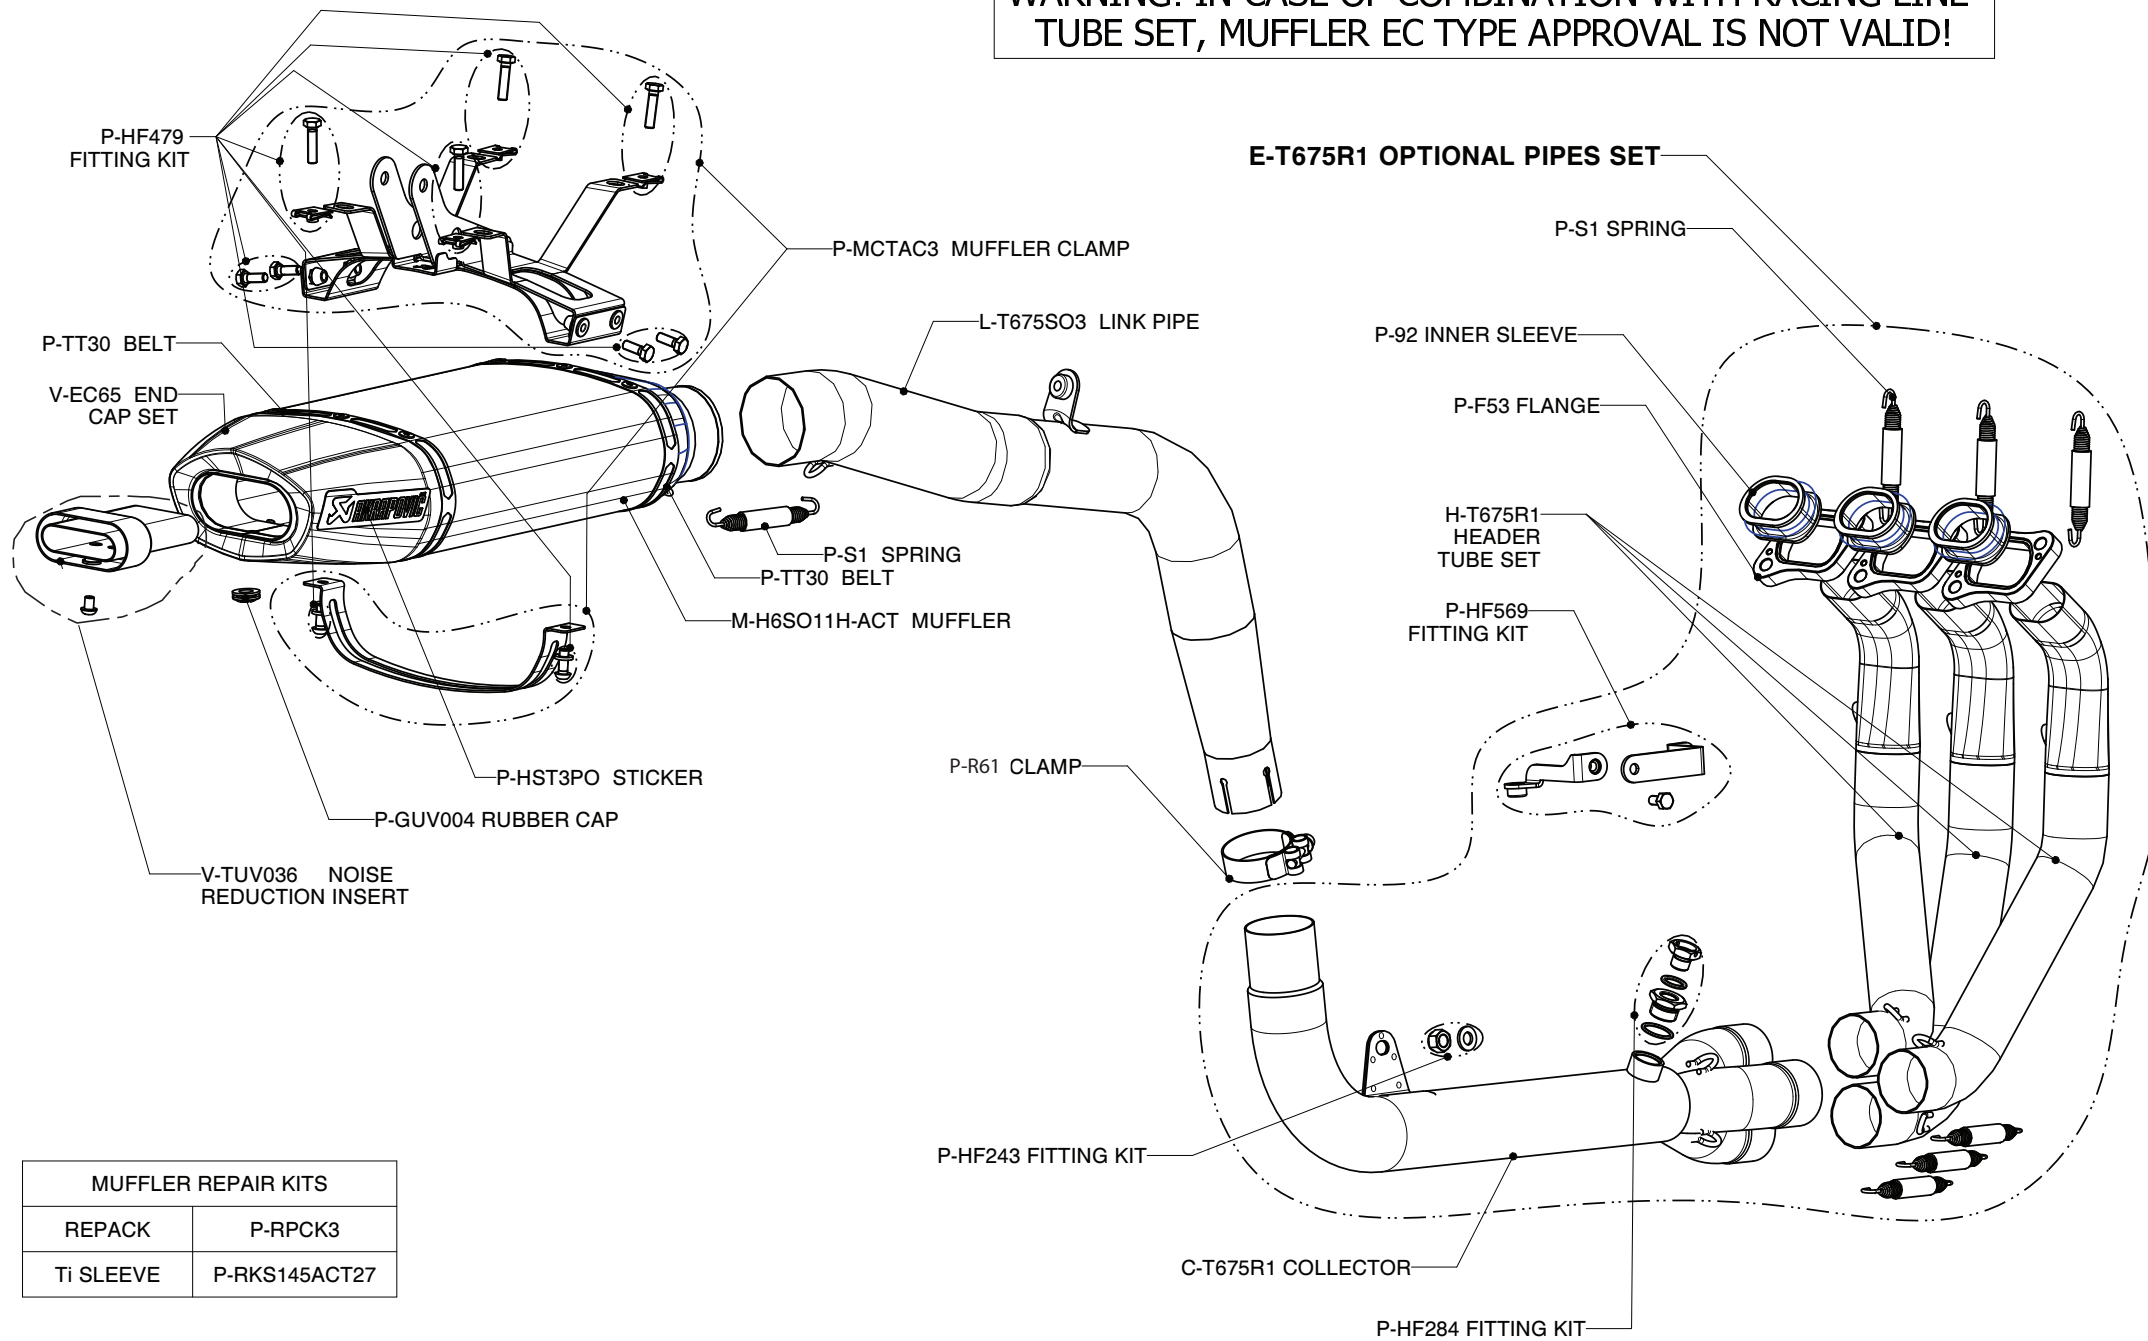

TRIUMPH 675 Daytona, Partial exhaust system / Slip-ON line / EC type approval with optional pipes set
TRIUMPH 675R Daytona, Partial exhaust system / Slip-ON line / EC type approval with optional pipes set
Product code: S-T675SO3-HACT

WARNING! IN CASE OF COMBINATION WITH RACING LINE TUBE SET, MUFFLER EC TYPE APPROVAL IS NOT VALID!

MUFFLER REPAIR KITS	
REPACK	P-RPCK3
Ti SLEEVE	P-RKS145ACT27

No.	SalesCode	Description	Qty.
-----	-----------	-------------	------