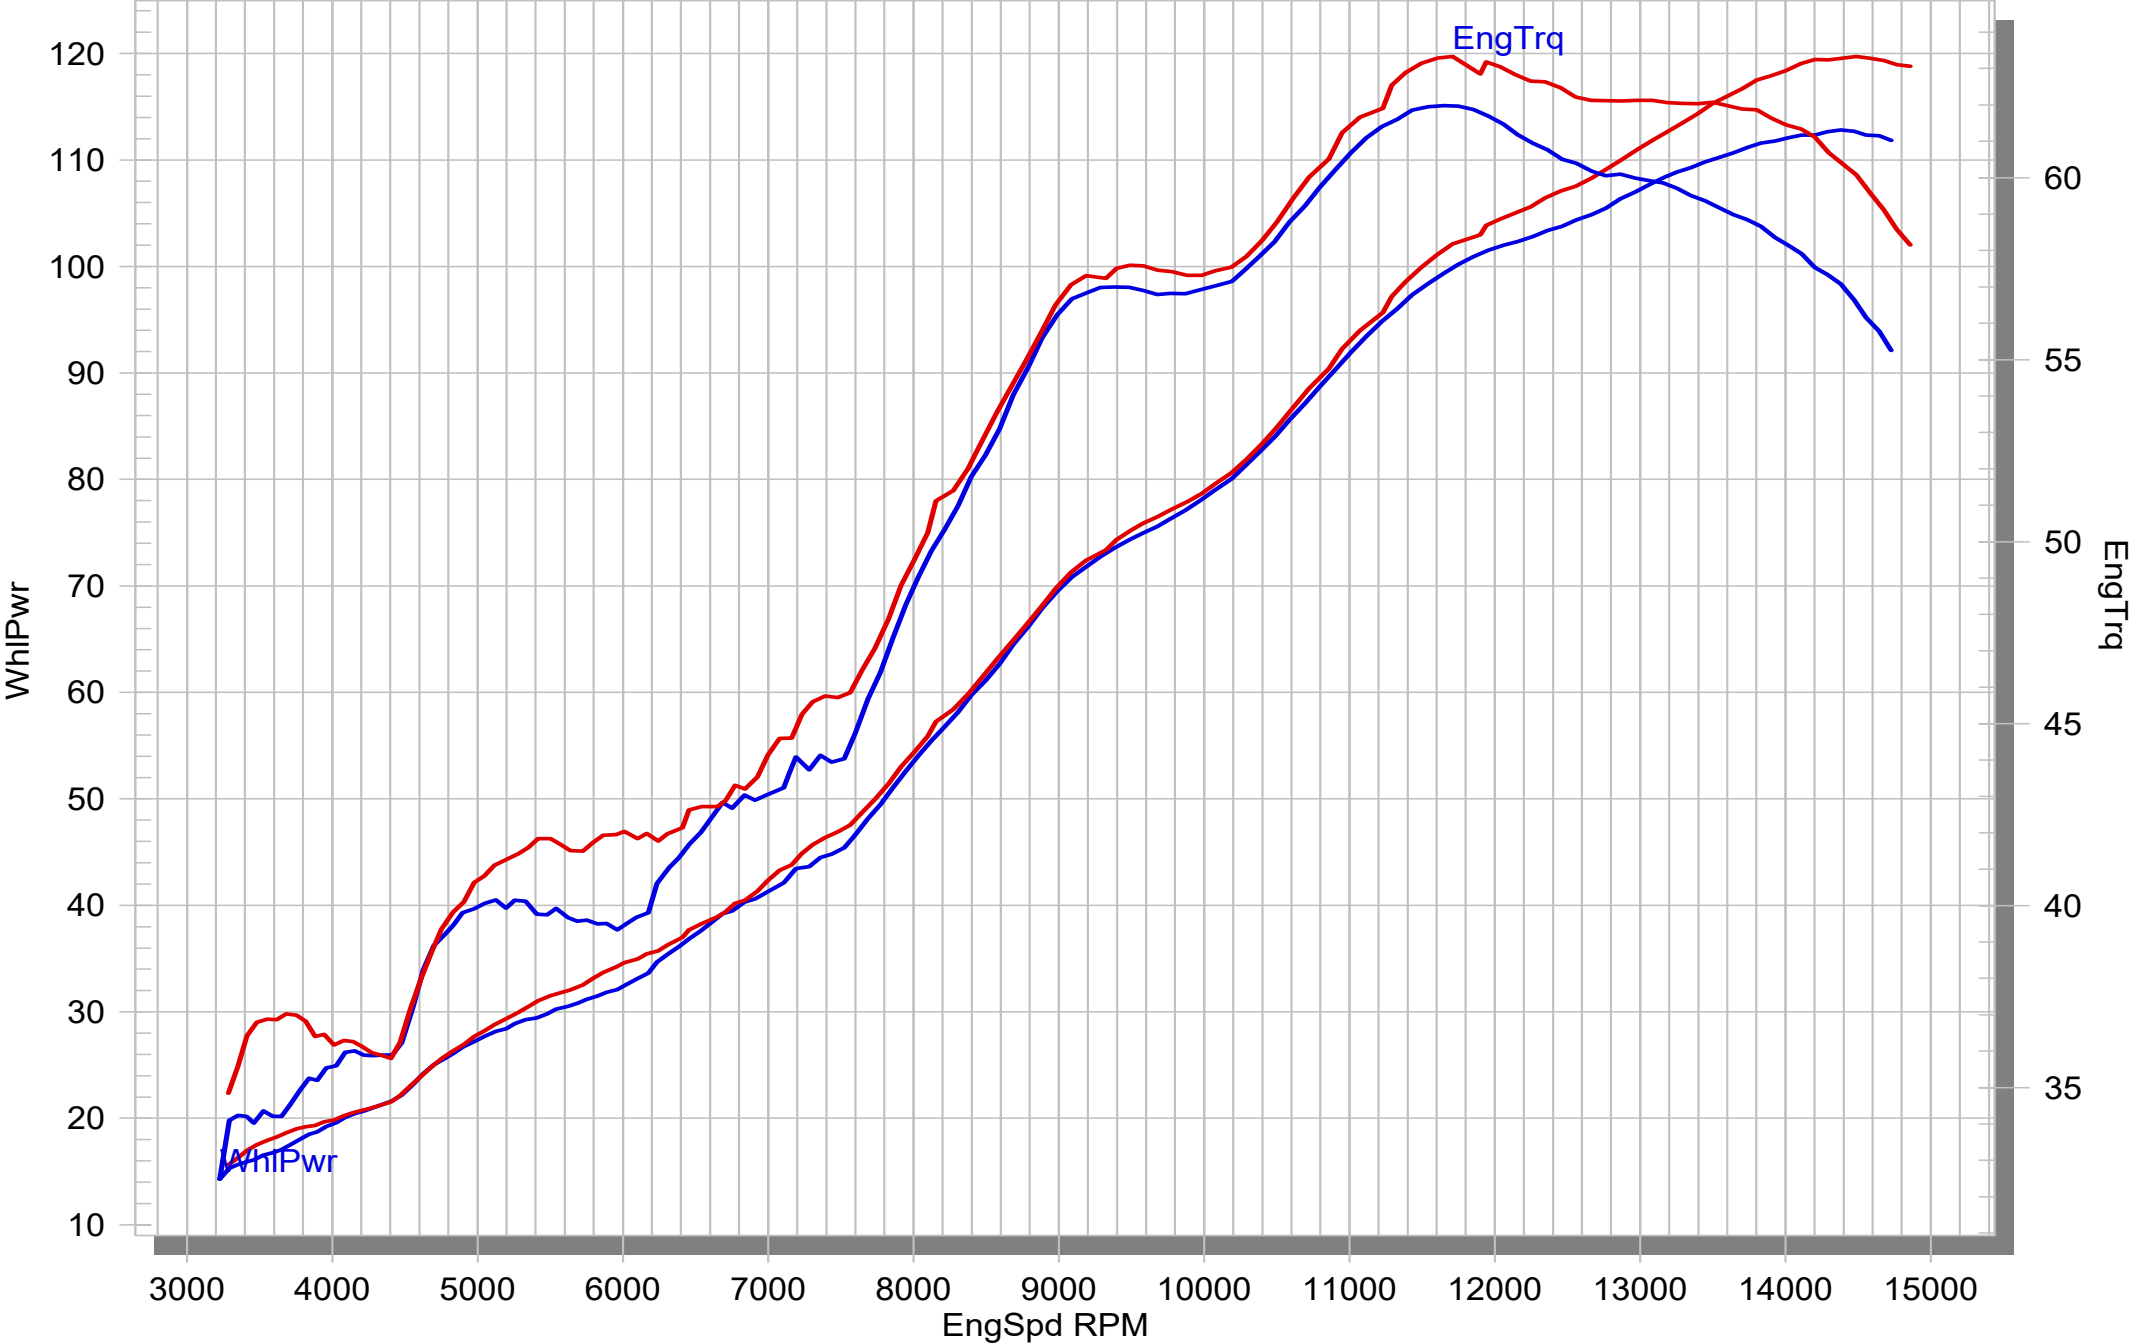

HONDA CBR600RR

STOCK

OPTIONAL HEADERS with SLIP-ON

No.	SalesCode	Description	Qty.
1	E-H6R8/1	complete header assembly SS	1
2	L-H6R11	link pipe	1
3	C-H6R10	collector SS	1
4	H-H6R11	header ss	1
5	P-72	inner sleeve SS	4
6	P-F35	flange AL	4
7	P-S1/2	spring	11
8	P-HF852	lambda plug	2
9	P-HF263	fitting kit	1