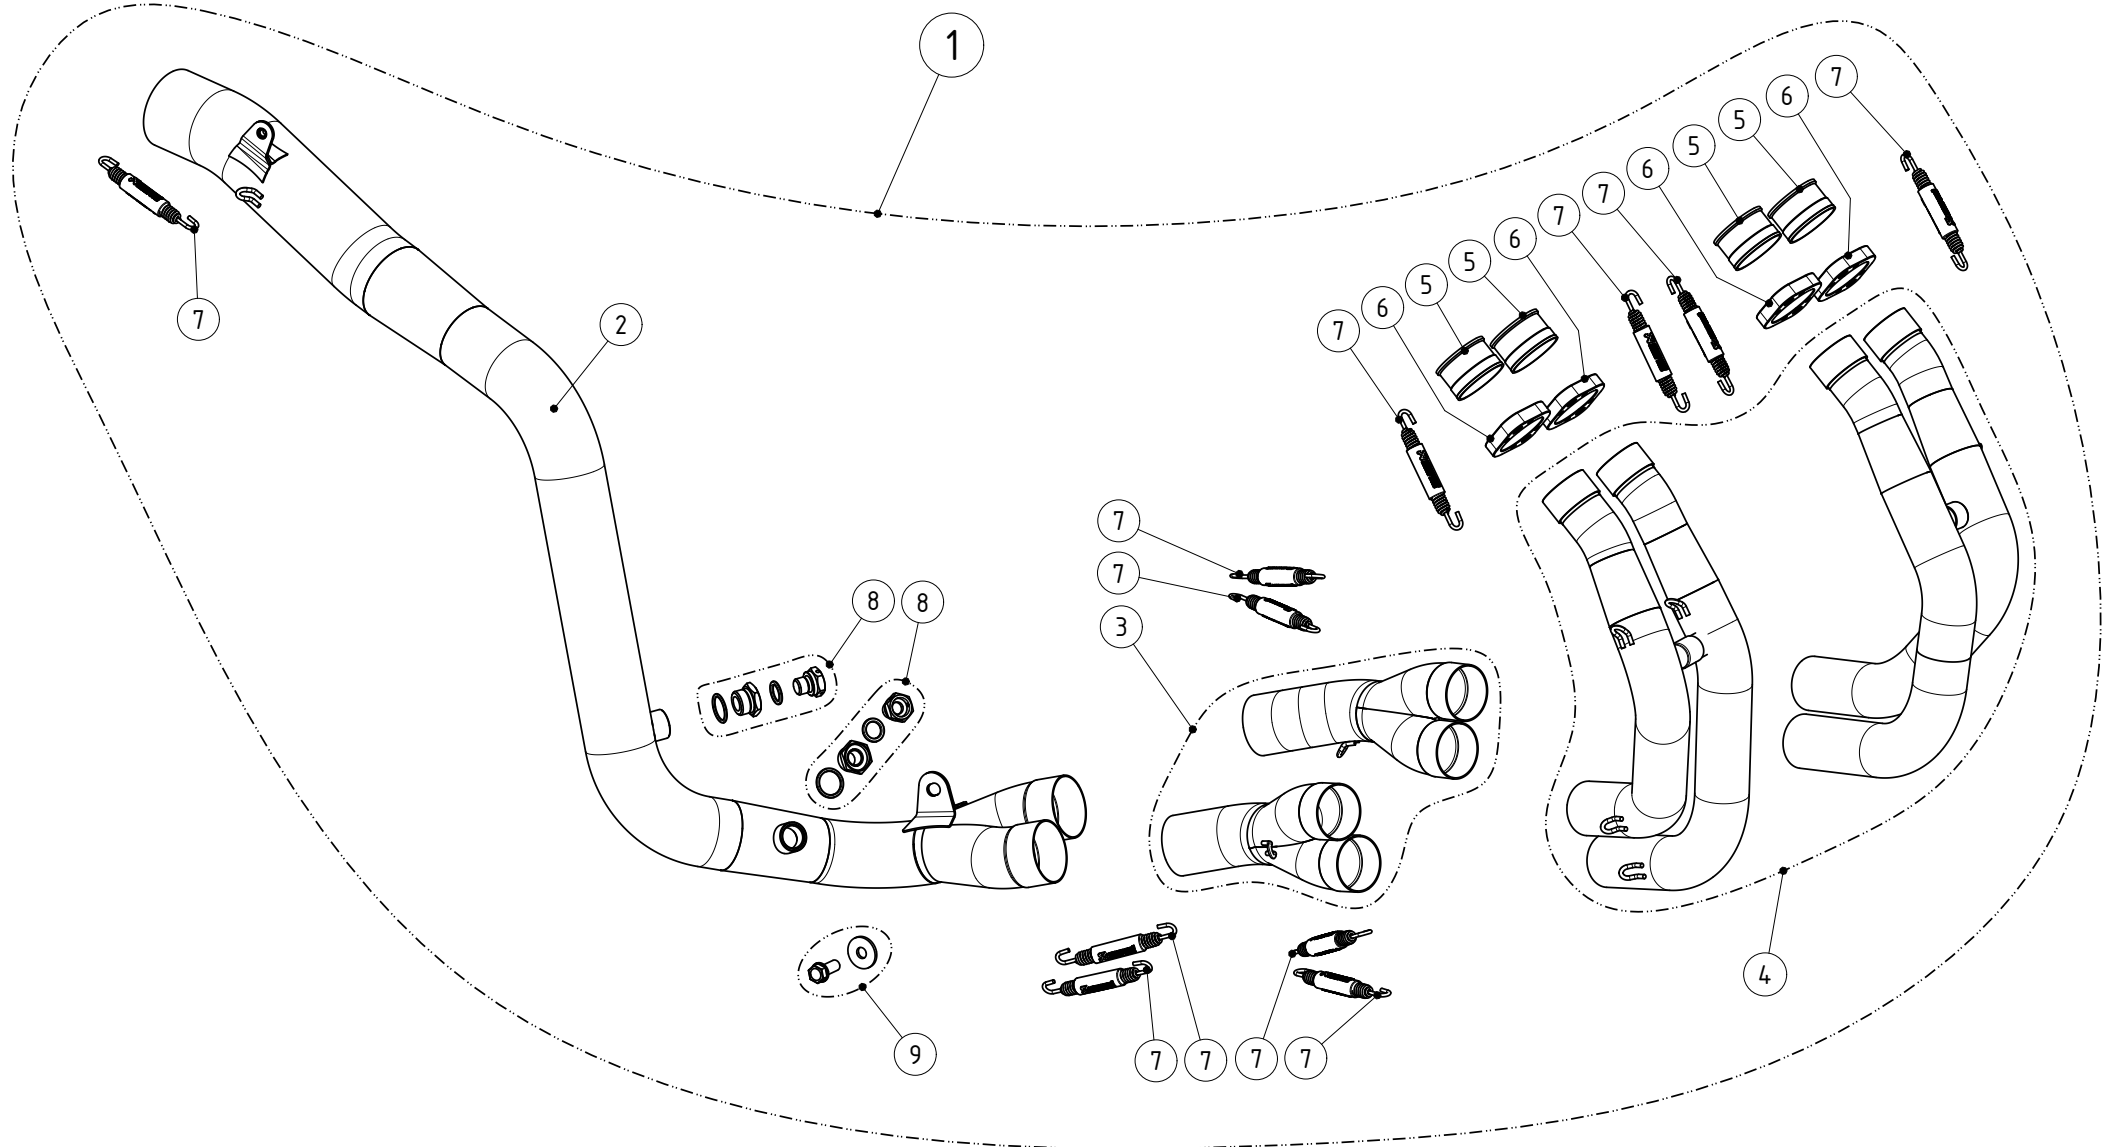

HONDA CBR600RR

STOCK

OPTIONAL HEADERS with SLIP-ON

No.	SalesCode	Description	Qty.
1	E-H6R8/1	complete header assembly SS	1
2	L-H6R11	link pipe	1
3	C-H6R10	collector SS	1
4	H-H6R11	header ss	1
5	P-72	inner sleeve SS	4
6	P-F35	flange AL	4
7	P-S1/2	spring	11
8	P-HF852	lambda plug	2
9	P-HF263	fitting kit	1