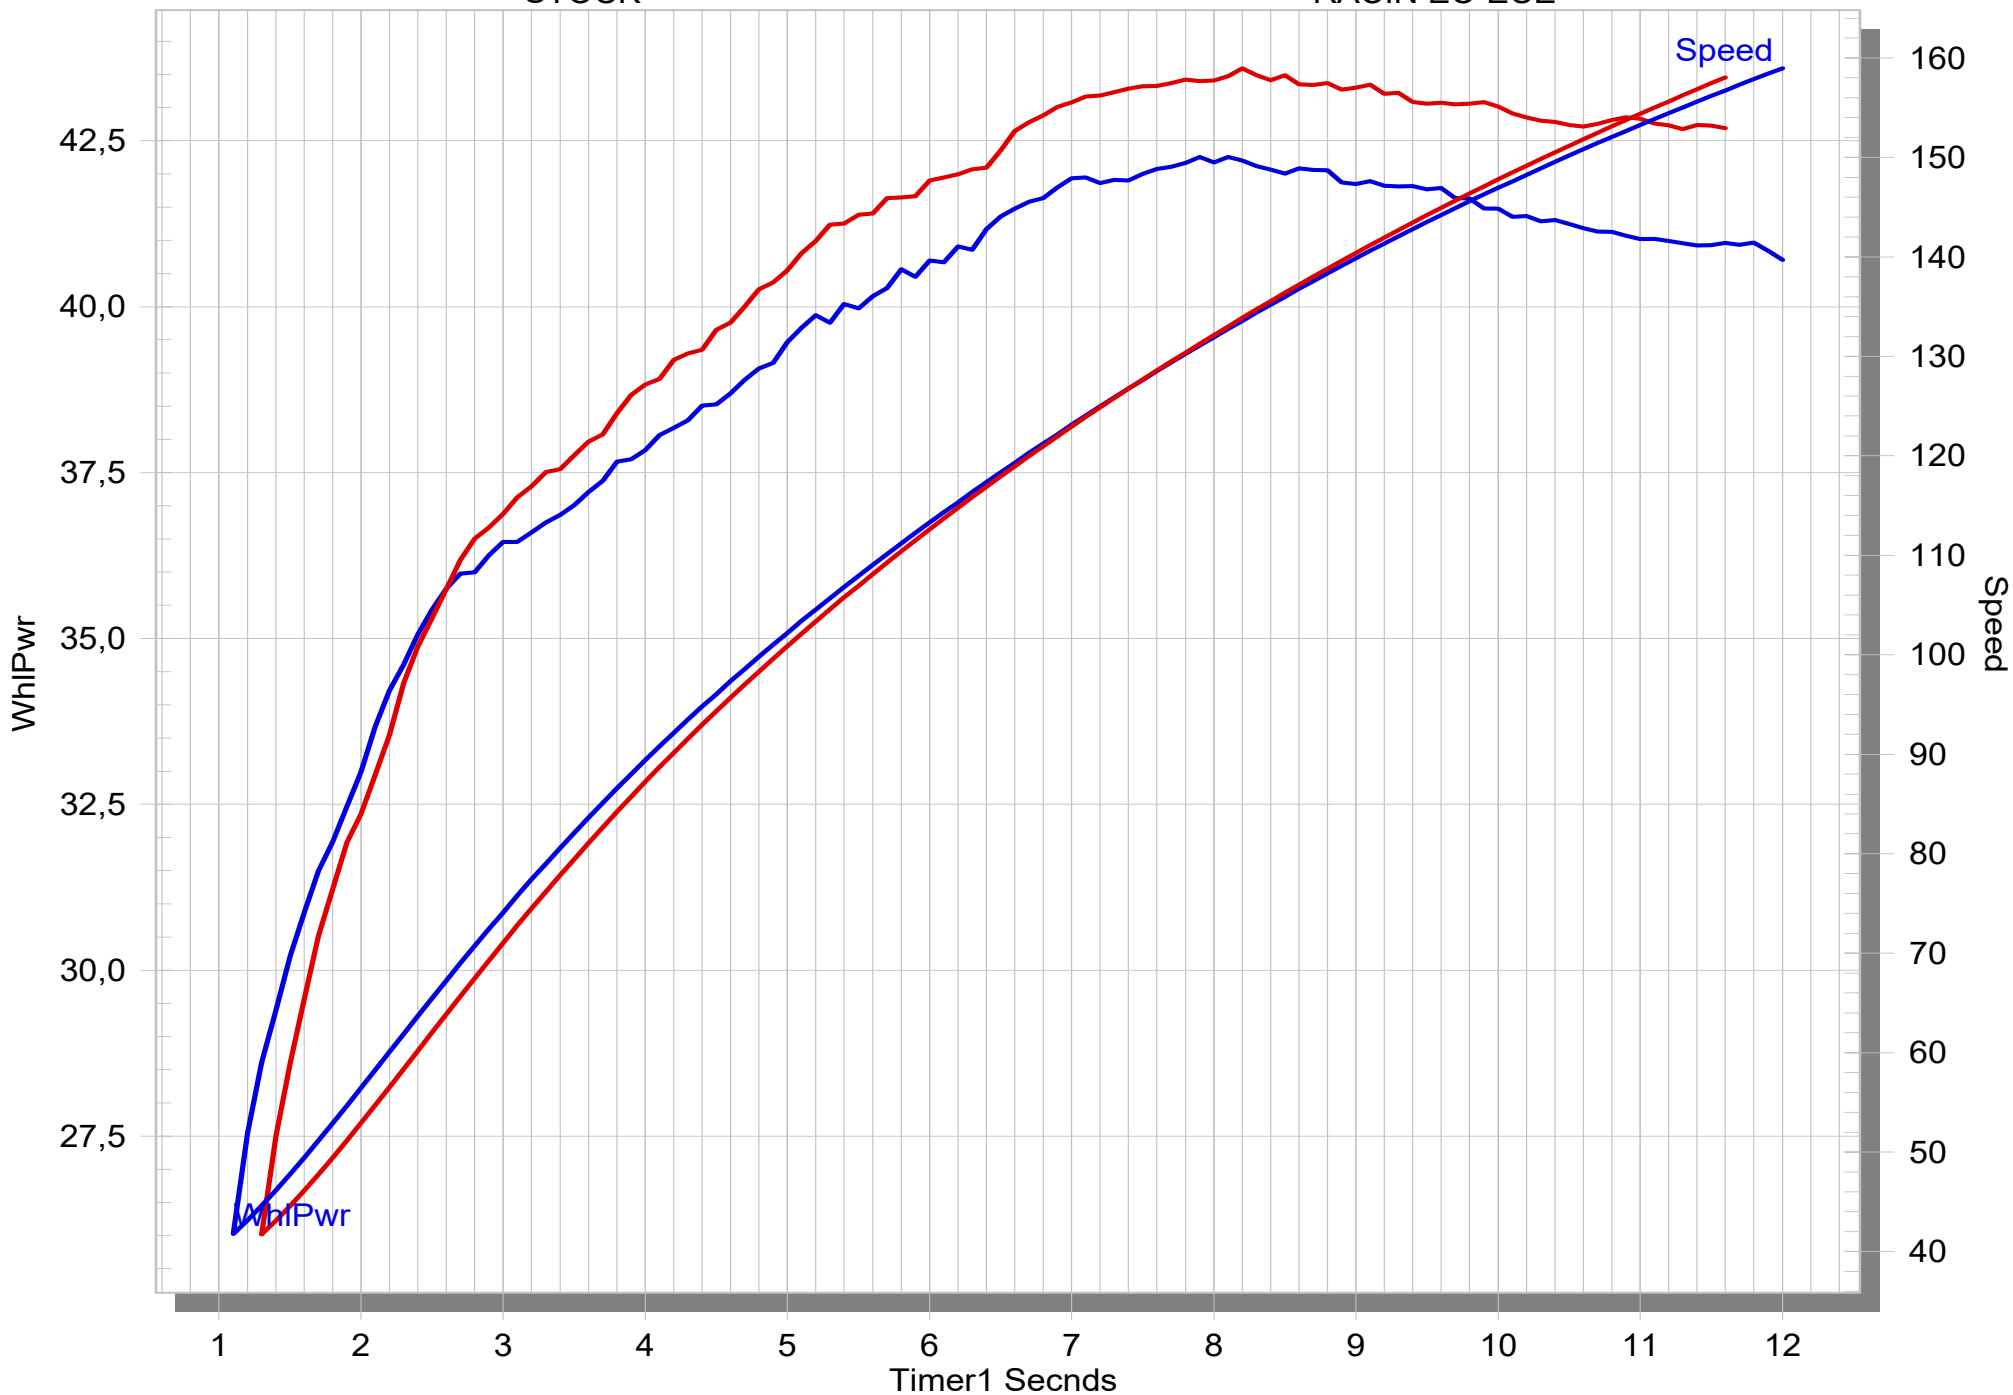

YAMAHA TMAX

STOCK

RACIN EC-ECE

NOTE: EC TYPE APPROVAL IS VALID ONLY WHEN CATALYTIC CONVERTER IS INSTALLED.

MUFFLER REPAIR KITS	
REPACK	26
SLEEVE	27

No.	SalesCode	Description	Qty.
1	S-Y5R8-HILT	racing system	1
2	M-HIL00102T	muffler	1
3	P-TT93	belt TI for TI sleeve	1
4	V-EC395	end cap	1
5	P-HST4ALMONO	sticker mono AL	1
6	L-Y5R7	link pipe SS	1
7	H-Y5R1	header set SS	1
8	C-Y5R3/1	link pipe SS	1
9	P-S1/2	spring	4
10	P-HSY5R1Y	heat shield (carbon)	1
11	P-FN4	nut	1
12	P-DR4	washer SS	2
13	P-DR121	spacer bushe SS	1
14	P-DR119	spacer bushe AL	1
15	P-GUV002	rubber insert	2
16	P-DR120	spacer bushe AL	1
17	P-FB148	bolt	1
18	P-R32	clamp SS	1
19	P-FB157	bolt	2
20	P-DRH2/BAR316	washer SS	4
21	P-LT1	screw sealant	1
22	P-DR158	spacer bushe AL	1
23	P-FN1	nut	1
24	P-R162	clamp	1
25	P-KAT-083	catalytic converter	1
26	P-RPCK296	muffler repack kit	1
27	P-RKS730IL400	muffler sleeve kit	1
28	V-TUV333	insert SS	2