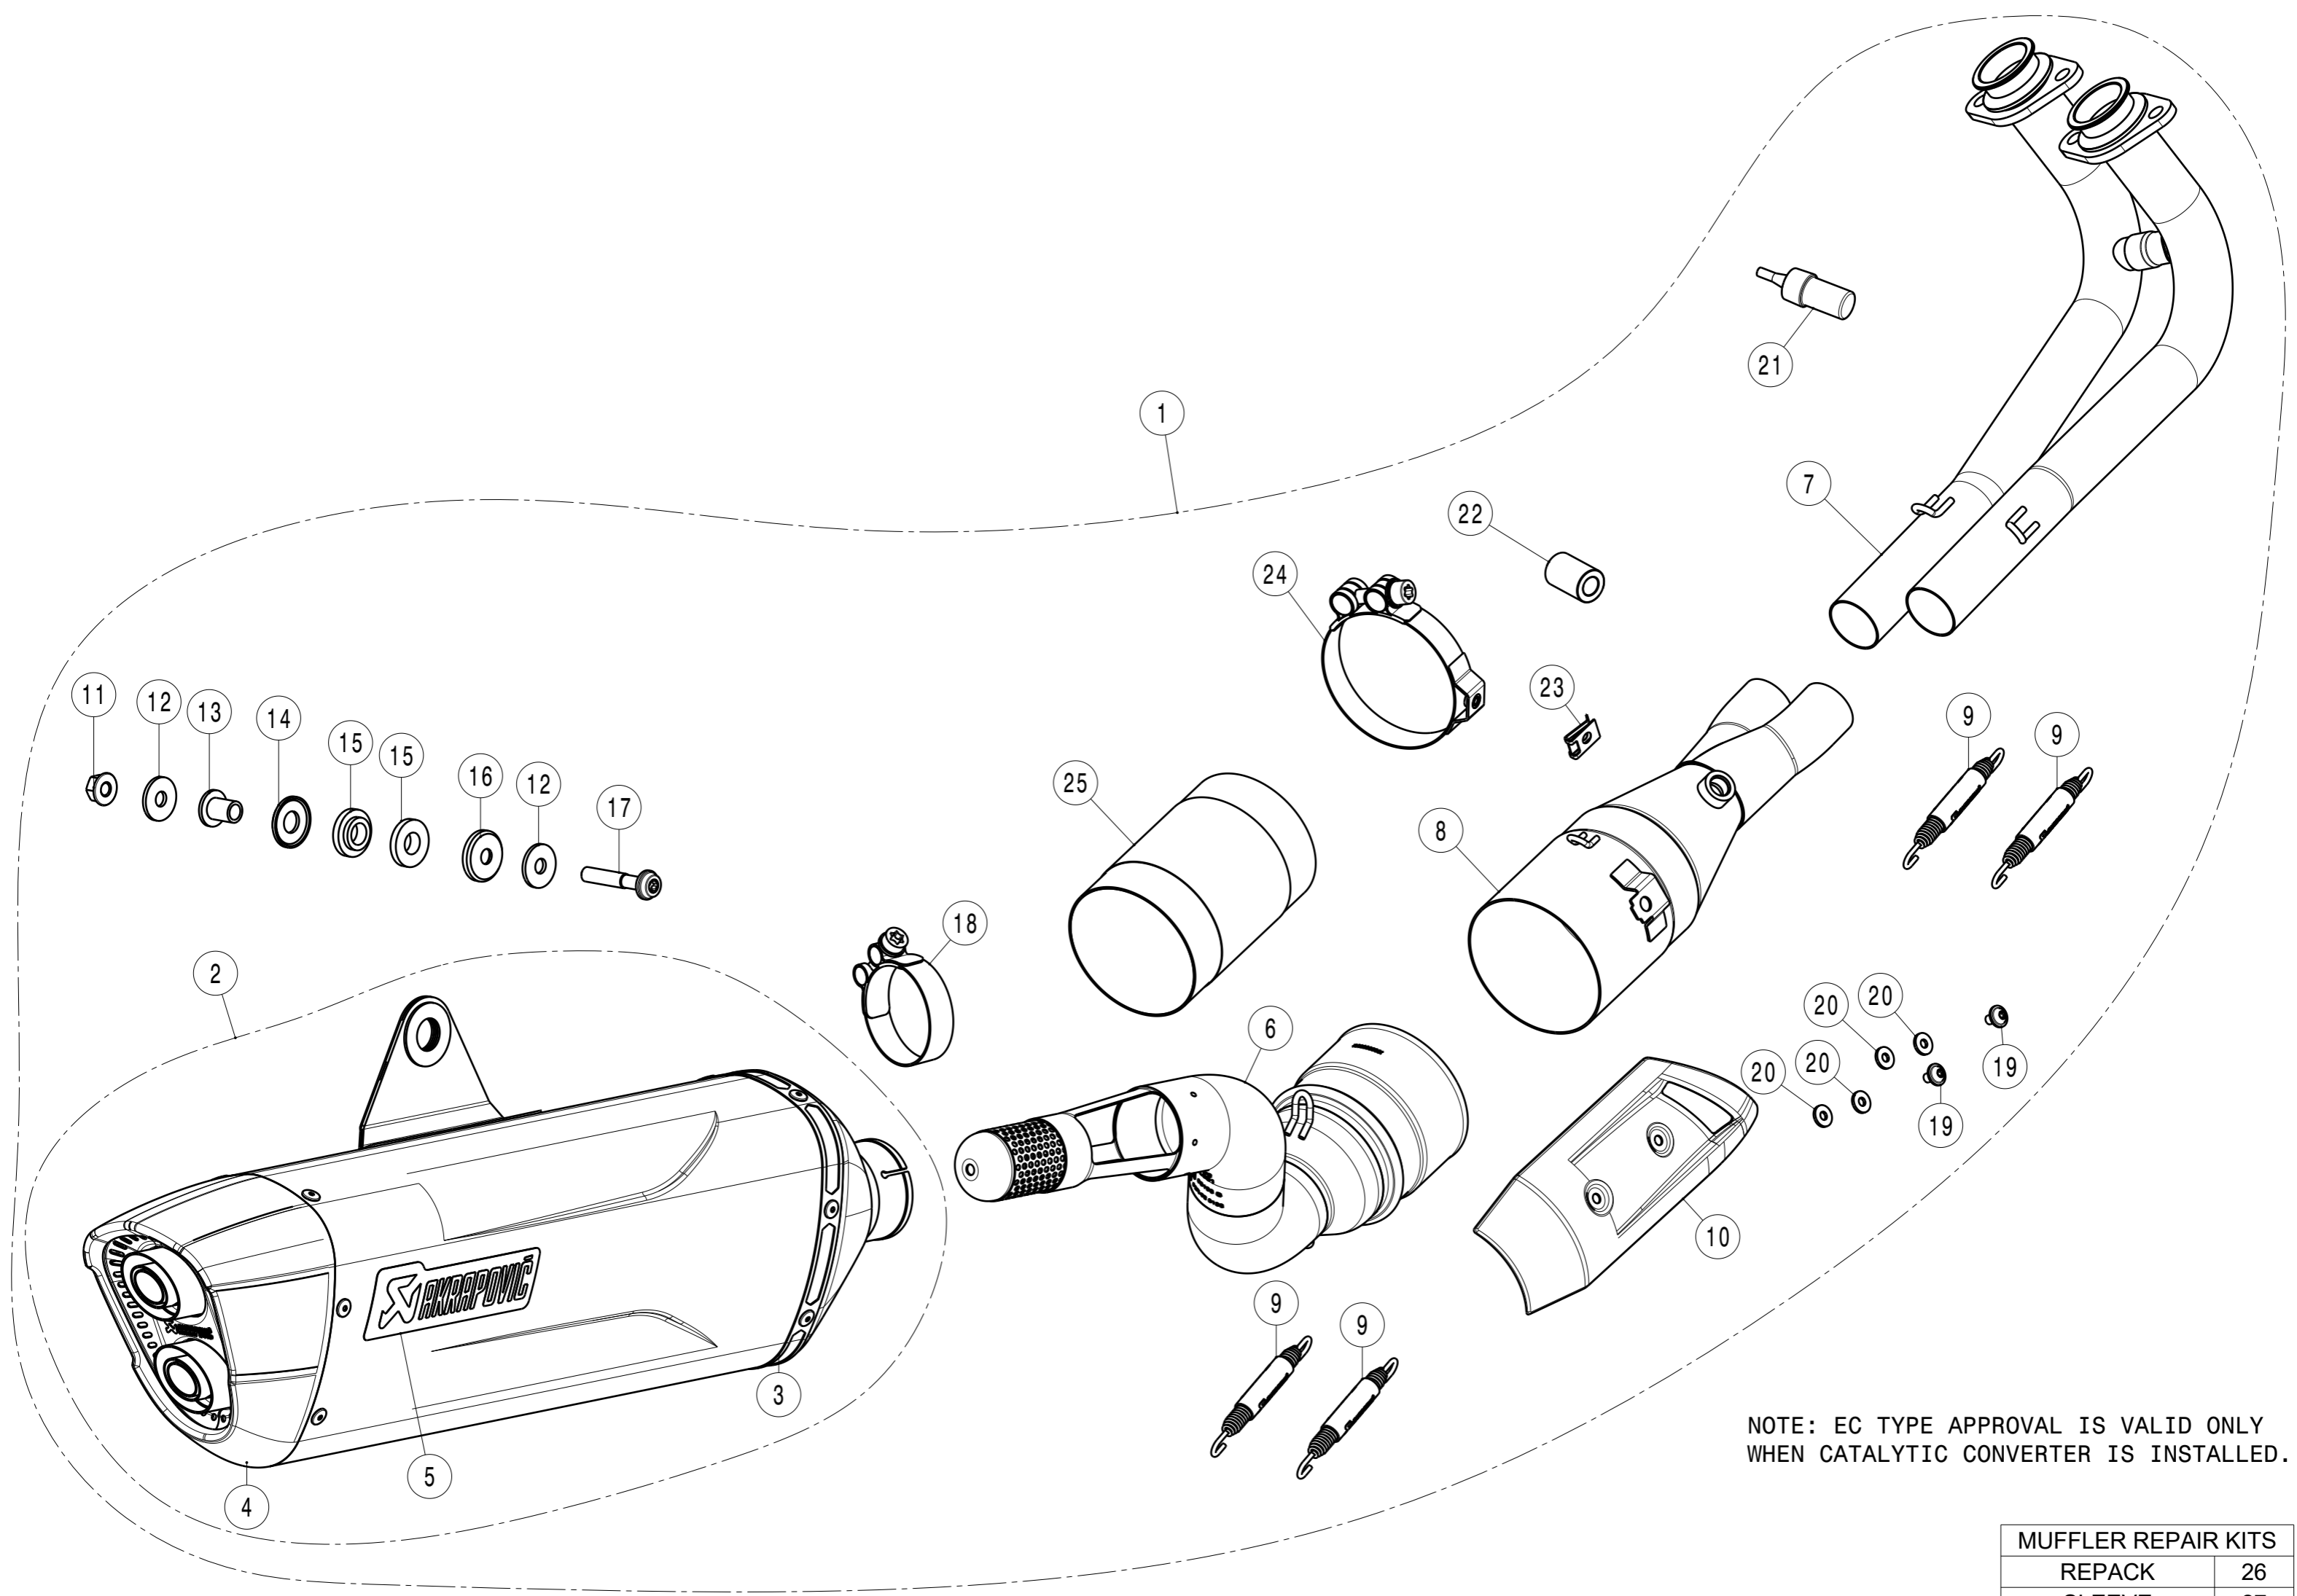

YAMAHA TMAX

STOCK

RACIN EC-ECE

NOTE: EC TYPE APPROVAL IS VALID ONLY WHEN CATALYTIC CONVERTER IS INSTALLED.

MUFFLER REPAIR KITS	
REPACK	26
SLEEVE	27

No.	SalesCode	Description	Qty.
1	S-Y5R8-HILT	racing system	1
2	M-HIL00102T	muffler	1
3	P-TT93	belt TI for TI sleeve	1
4	V-EC395	end cap	1
5	P-HST4ALMONO	sticker mono AL	1
6	L-Y5R7	link pipe SS	1
7	H-Y5R1	header set SS	1
8	C-Y5R3/1	link pipe SS	1
9	P-S1/2	spring	4
10	P-HSY5R1Y	heat shield (carbon)	1
11	P-FN4	nut	1
12	P-DR4	washer SS	2
13	P-DR121	spacer bushe SS	1
14	P-DR119	spacer bushe AL	1
15	P-GUV002	rubber insert	2
16	P-DR120	spacer bushe AL	1
17	P-FB148	bolt	1
18	P-R32	clamp SS	1
19	P-FB157	bolt	2
20	P-DRH2/BAR316	washer SS	4
21	P-LT1	screw sealant	1
22	P-DR158	spacer bushe AL	1
23	P-FN1	nut	1
24	P-R162	clamp	1
25	P-KAT-083	catalytic converter	1
26	P-RPCK296	muffler repack kit	1
27	P-RKS730IL400	muffler sleeve kit	1
28	V-TUV333	insert SS	2