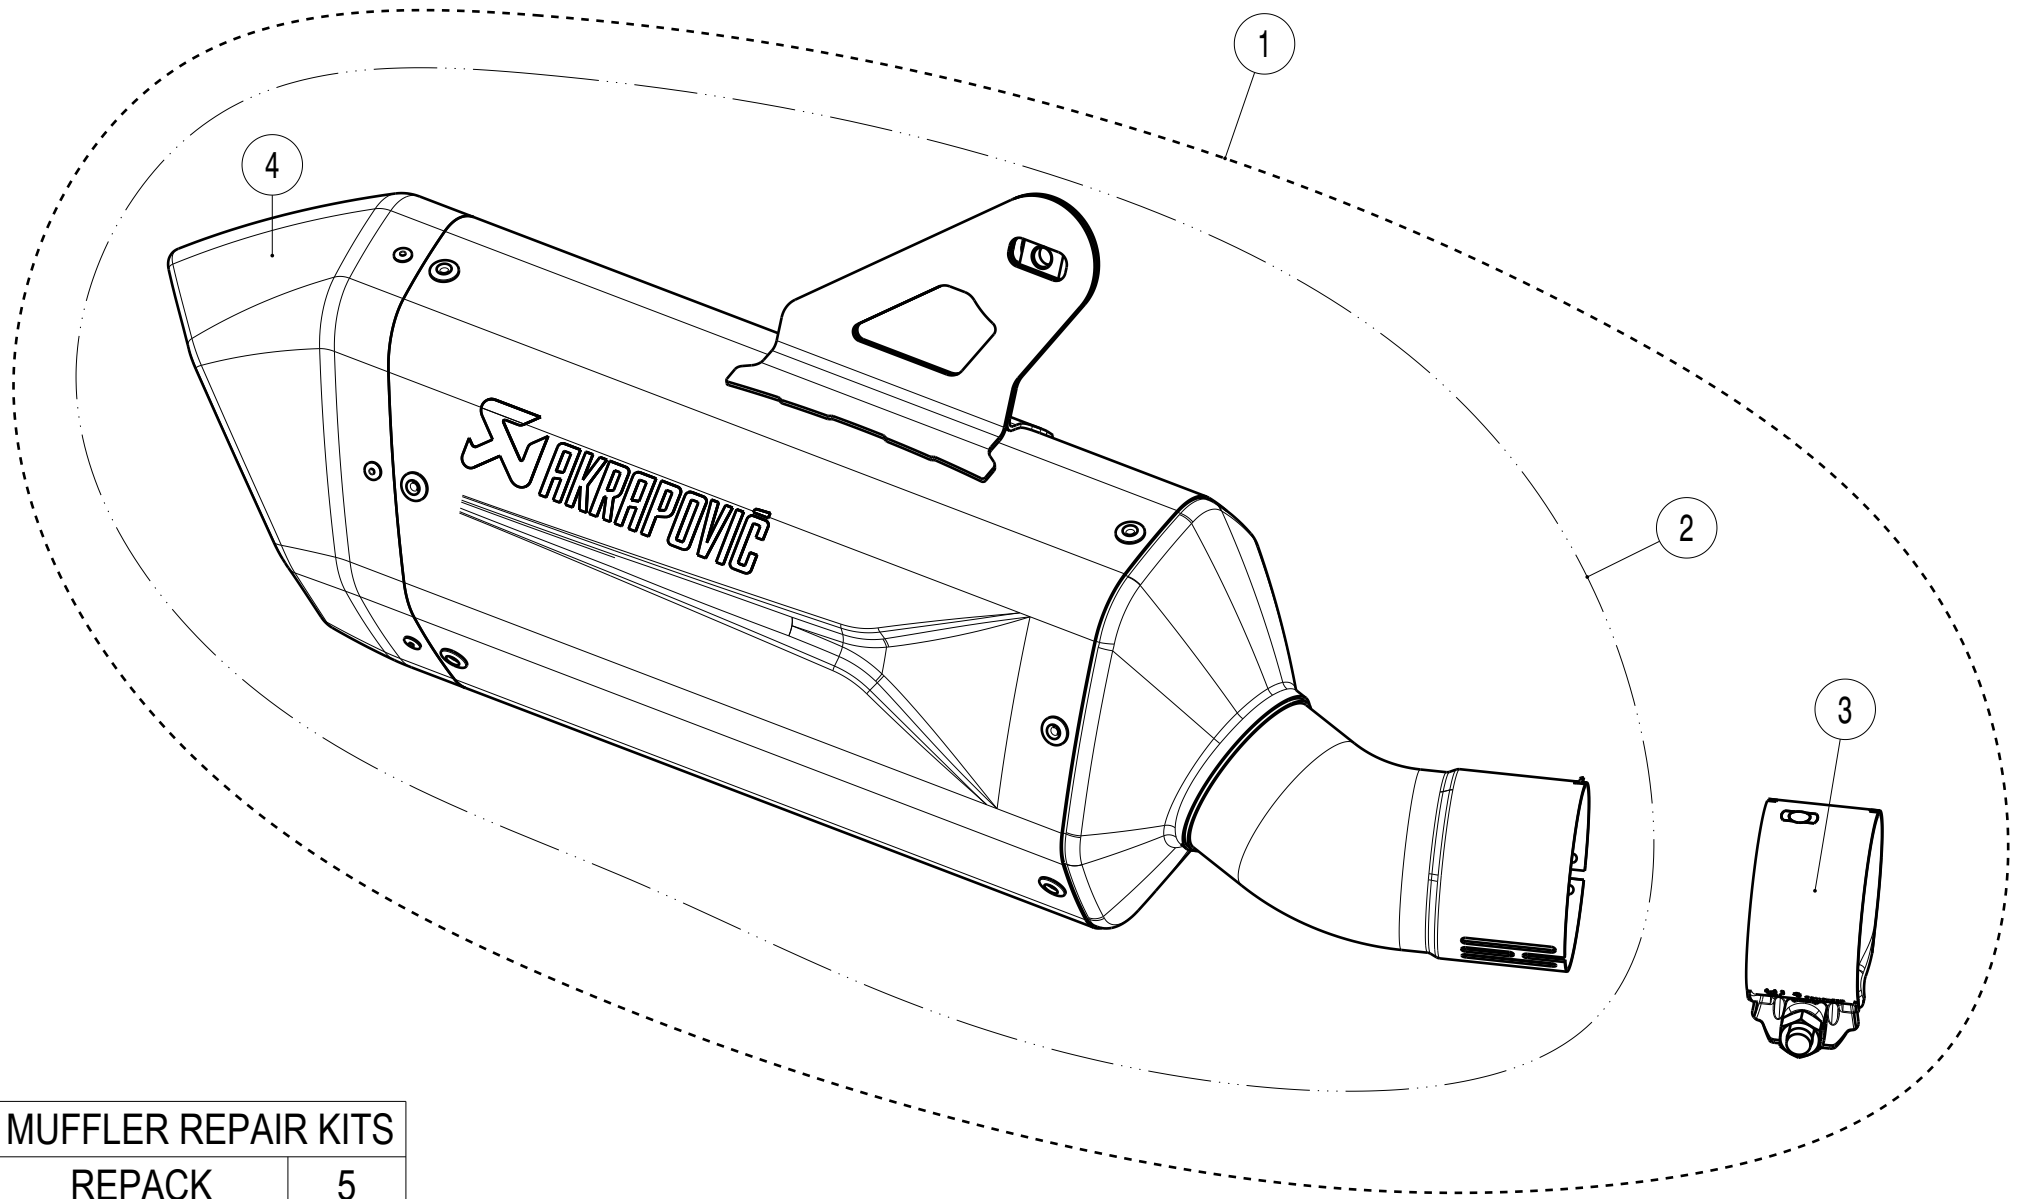

BMW R 1300 GS

STOCK

SLIP-ON EC-ECE

MUFFLER REPAIR KITS	
REPACK	5
SLEEVE	6

No.	SalesCode	Description	Qty.
1	S-B13SO4-HJGT	slip on system	1
2	M-HJG00105T	muffler	1
3	P-R192	clamp SS	1
4	V-EC442	end cap CA	1
5	P-RPCK353	muffler repack kit	1
6	P-RKS788JG284	sleeve kit	1