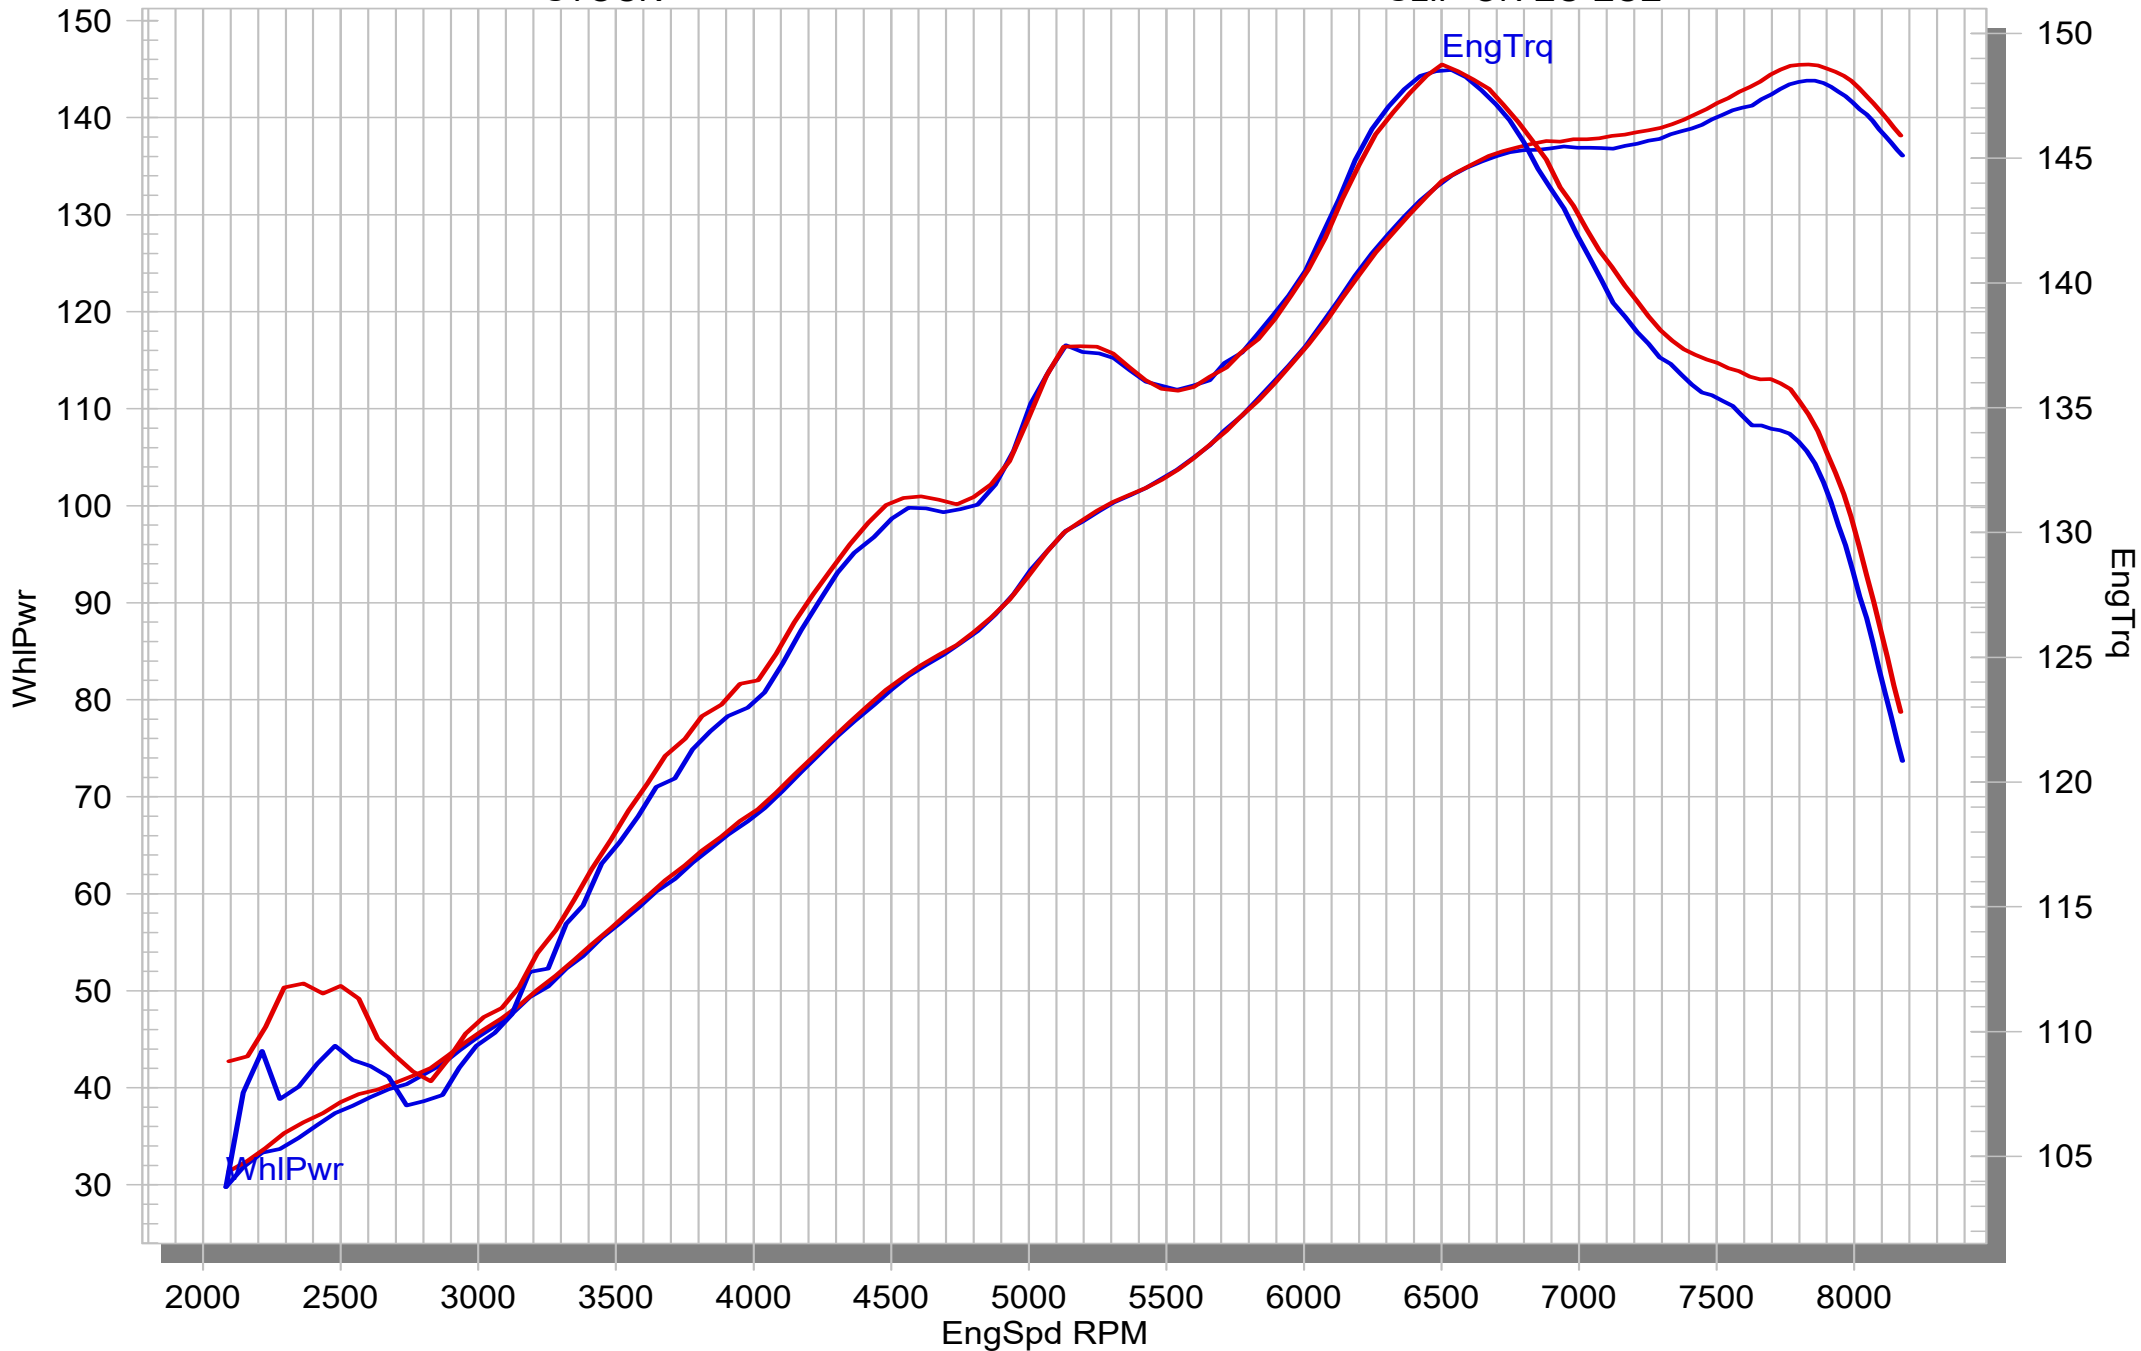

BMW R 1300 GS

STOCK

SLIP-ON EC-ECE

MUFFLER REPAIR KITS	
REPACK	5
SLEEVE	6

No.	SalesCode	Description	Qty.
1	S-B13SO4-HJGT	slip on system	1
2	M-HJG00105T	muffler	1
3	P-R192	clamp SS	1
4	V-EC442	end cap CA	1
5	P-RPCK353	muffler repack kit	1
6	P-RKS788JG284	sleeve kit	1