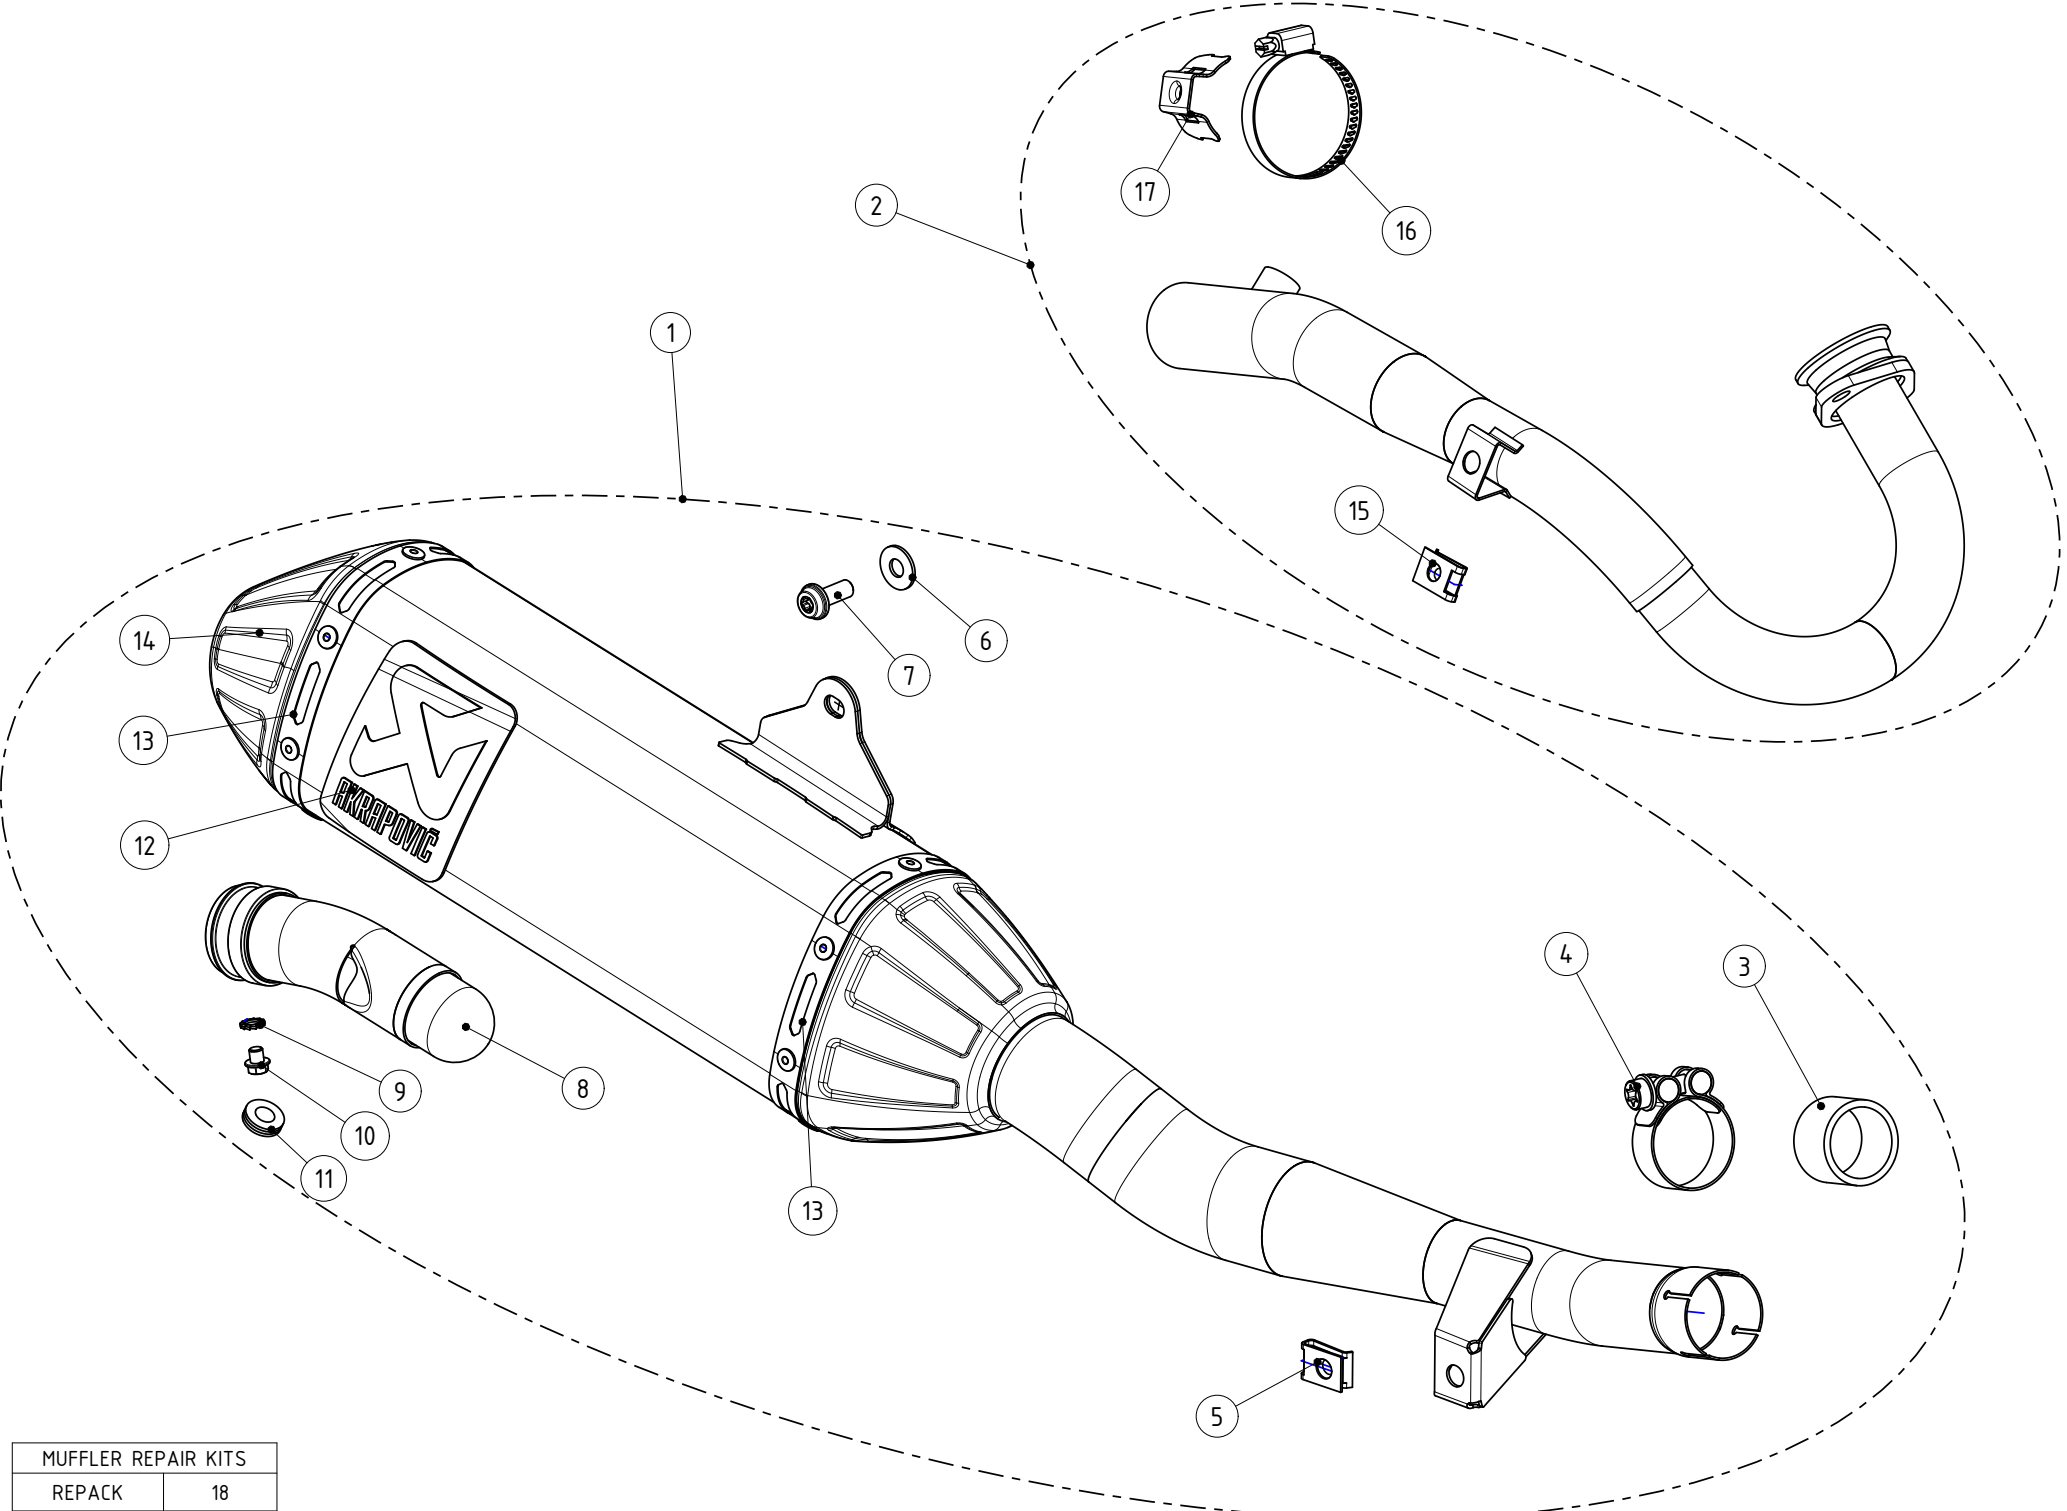

# HONDA CRF300L

STOCK

SLIP-ON OPEN

MUFFLER REPAIR KITS	
REPACK	18
SLEEVE	19

No.	SalesCode	Description	Qty.
1	S-H3SO10-BNTA	slip on system	1
2	E-H3SO1	header set SS optional	1
3	P-G70	graphite gasket	1
4	P-R53	clamp ss	1
5	P-FN3	nut	1
6	P-DR86	washer SS	1
7	P-FB136	bolt	1
8	P-SA014/4	noise insert	1
9	P-DR18	washer SS	1
10	P-FB56	bolt	1
11	P-GUV004	rubber insert	1
12	P-VST1AL	sticker	1
13	P-TT51	belt TI for TI sleeve	2
14	V-EC314	end cap SS	1
15	P-FN8	nut	1
16	P-R30	clamp SS	1
17	P-X89	bracket SS	1
18	P-RPCK292	muffler repack kit	1
19	P-RKS723BN405	muffler sleeve kit	1

# HONDA CRF300L

STOCK

SLIP-ON OPEN