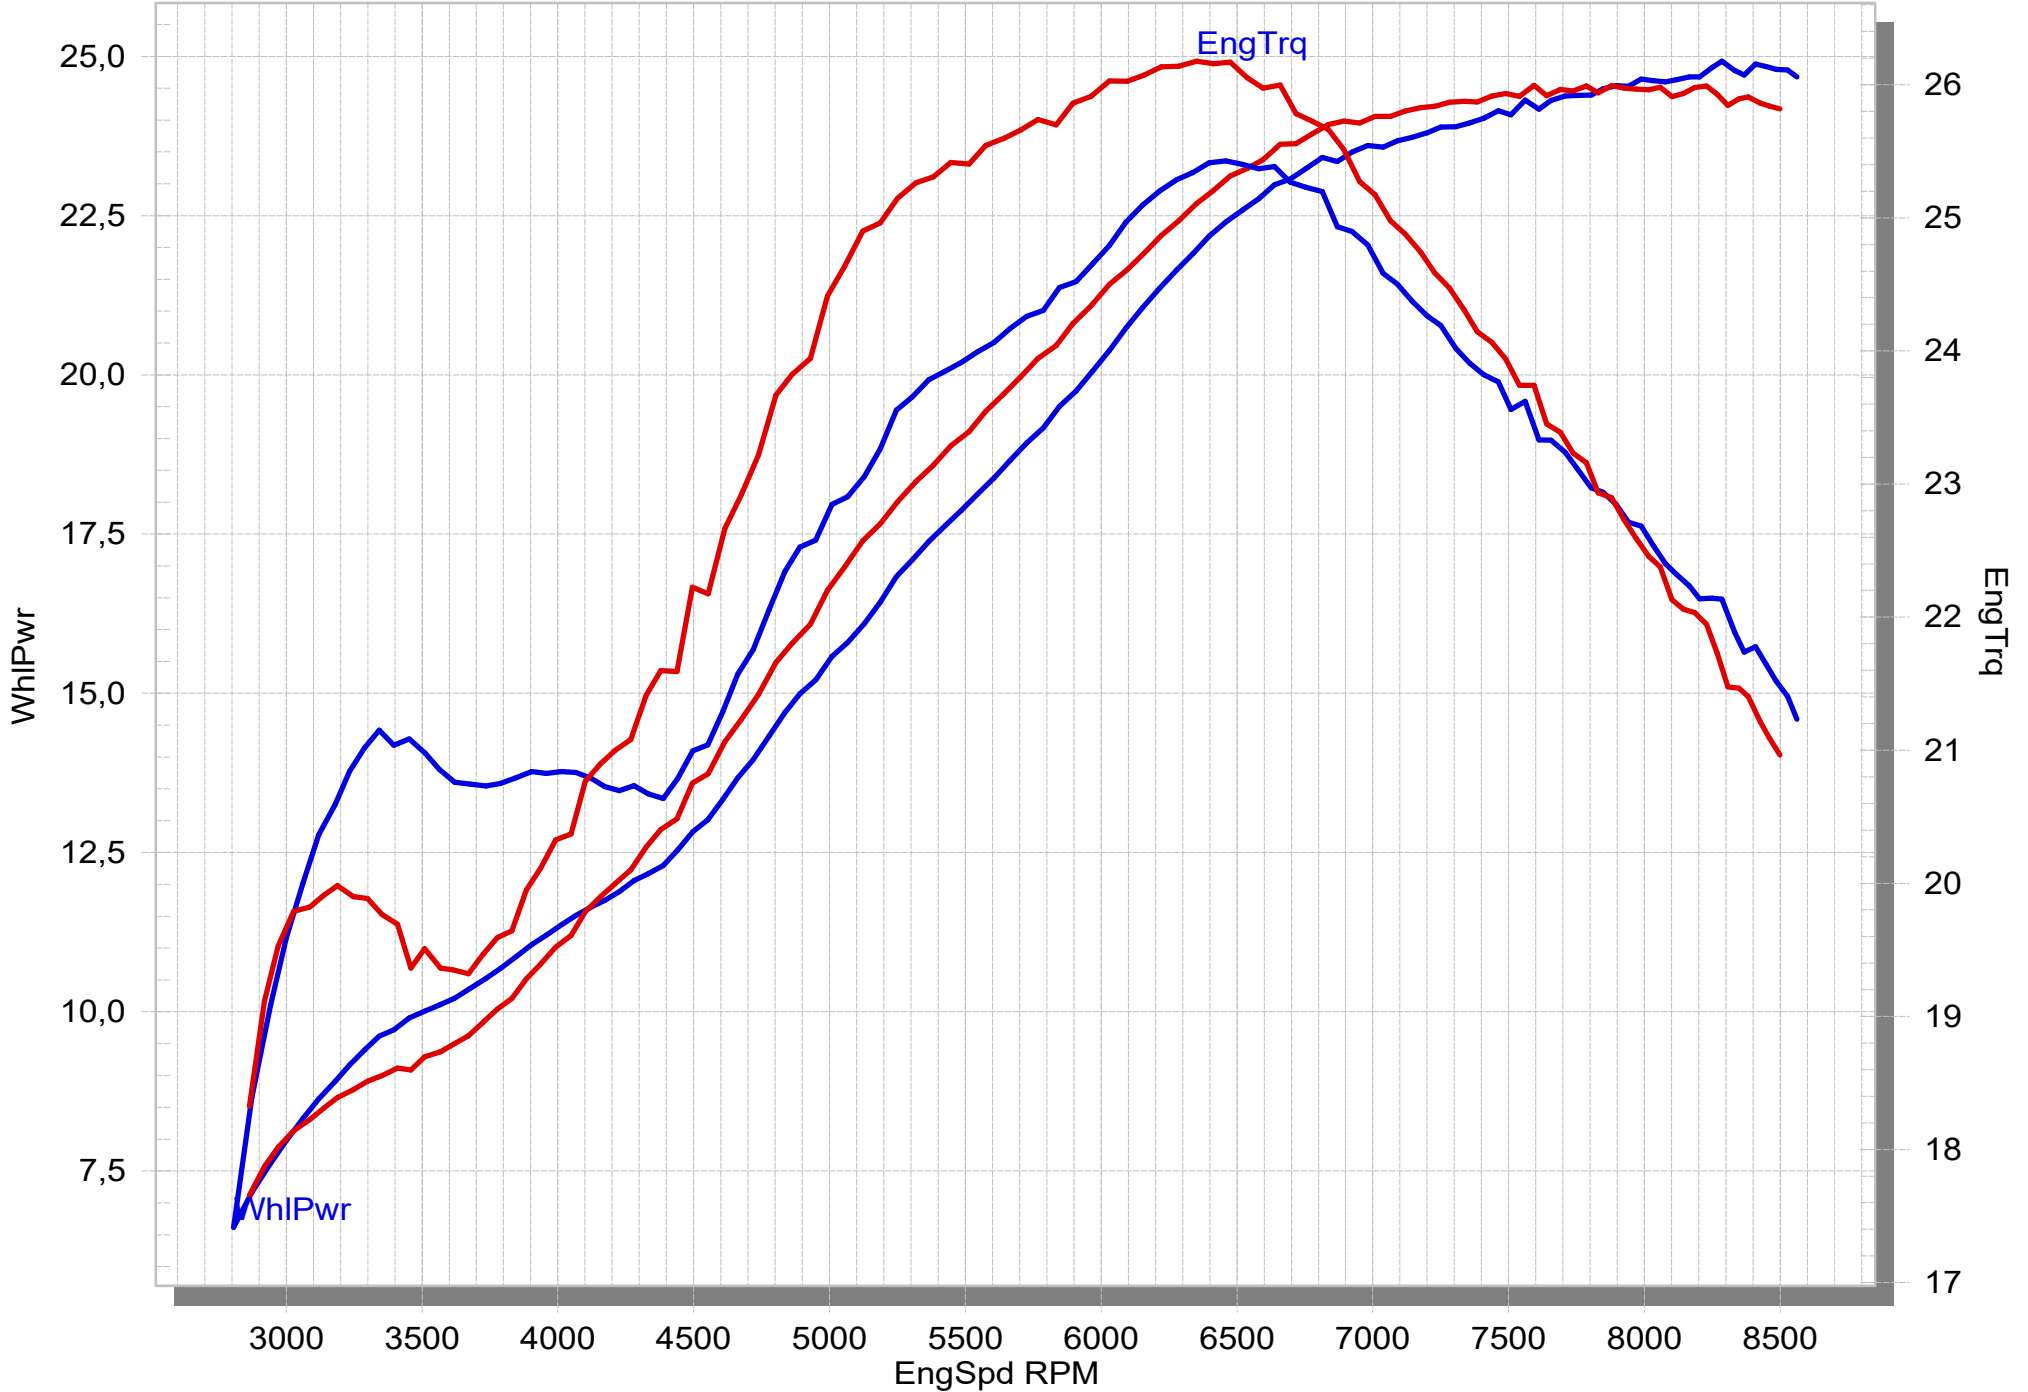

# HONDA CRF300L

STOCK

SLIP-ON OPEN

MUFFLER REPAIR KITS	
REPACK	18
SLEEVE	19

No.	SalesCode	Description	Qty.
1	S-H3SO10-BNTA	slip on system	1
2	E-H3SO1	header set SS optional	1
3	P-G70	graphite gasket	1
4	P-R53	clamp ss	1
5	P-FN3	nut	1
6	P-DR86	washer SS	1
7	P-FB136	bolt	1
8	P-SA014/4	noise insert	1
9	P-DR18	washer SS	1
10	P-FB56	bolt	1
11	P-GUV004	rubber insert	1
12	P-VST1AL	sticker	1
13	P-TT51	belt TI for TI sleeve	2
14	V-EC314	end cap SS	1
15	P-FN8	nut	1
16	P-R30	clamp SS	1
17	P-X89	bracket SS	1
18	P-RPCK292	muffler repack kit	1
19	P-RKS723BN405	muffler sleeve kit	1

# HONDA CRF300L

STOCK

SLIP-ON OPEN