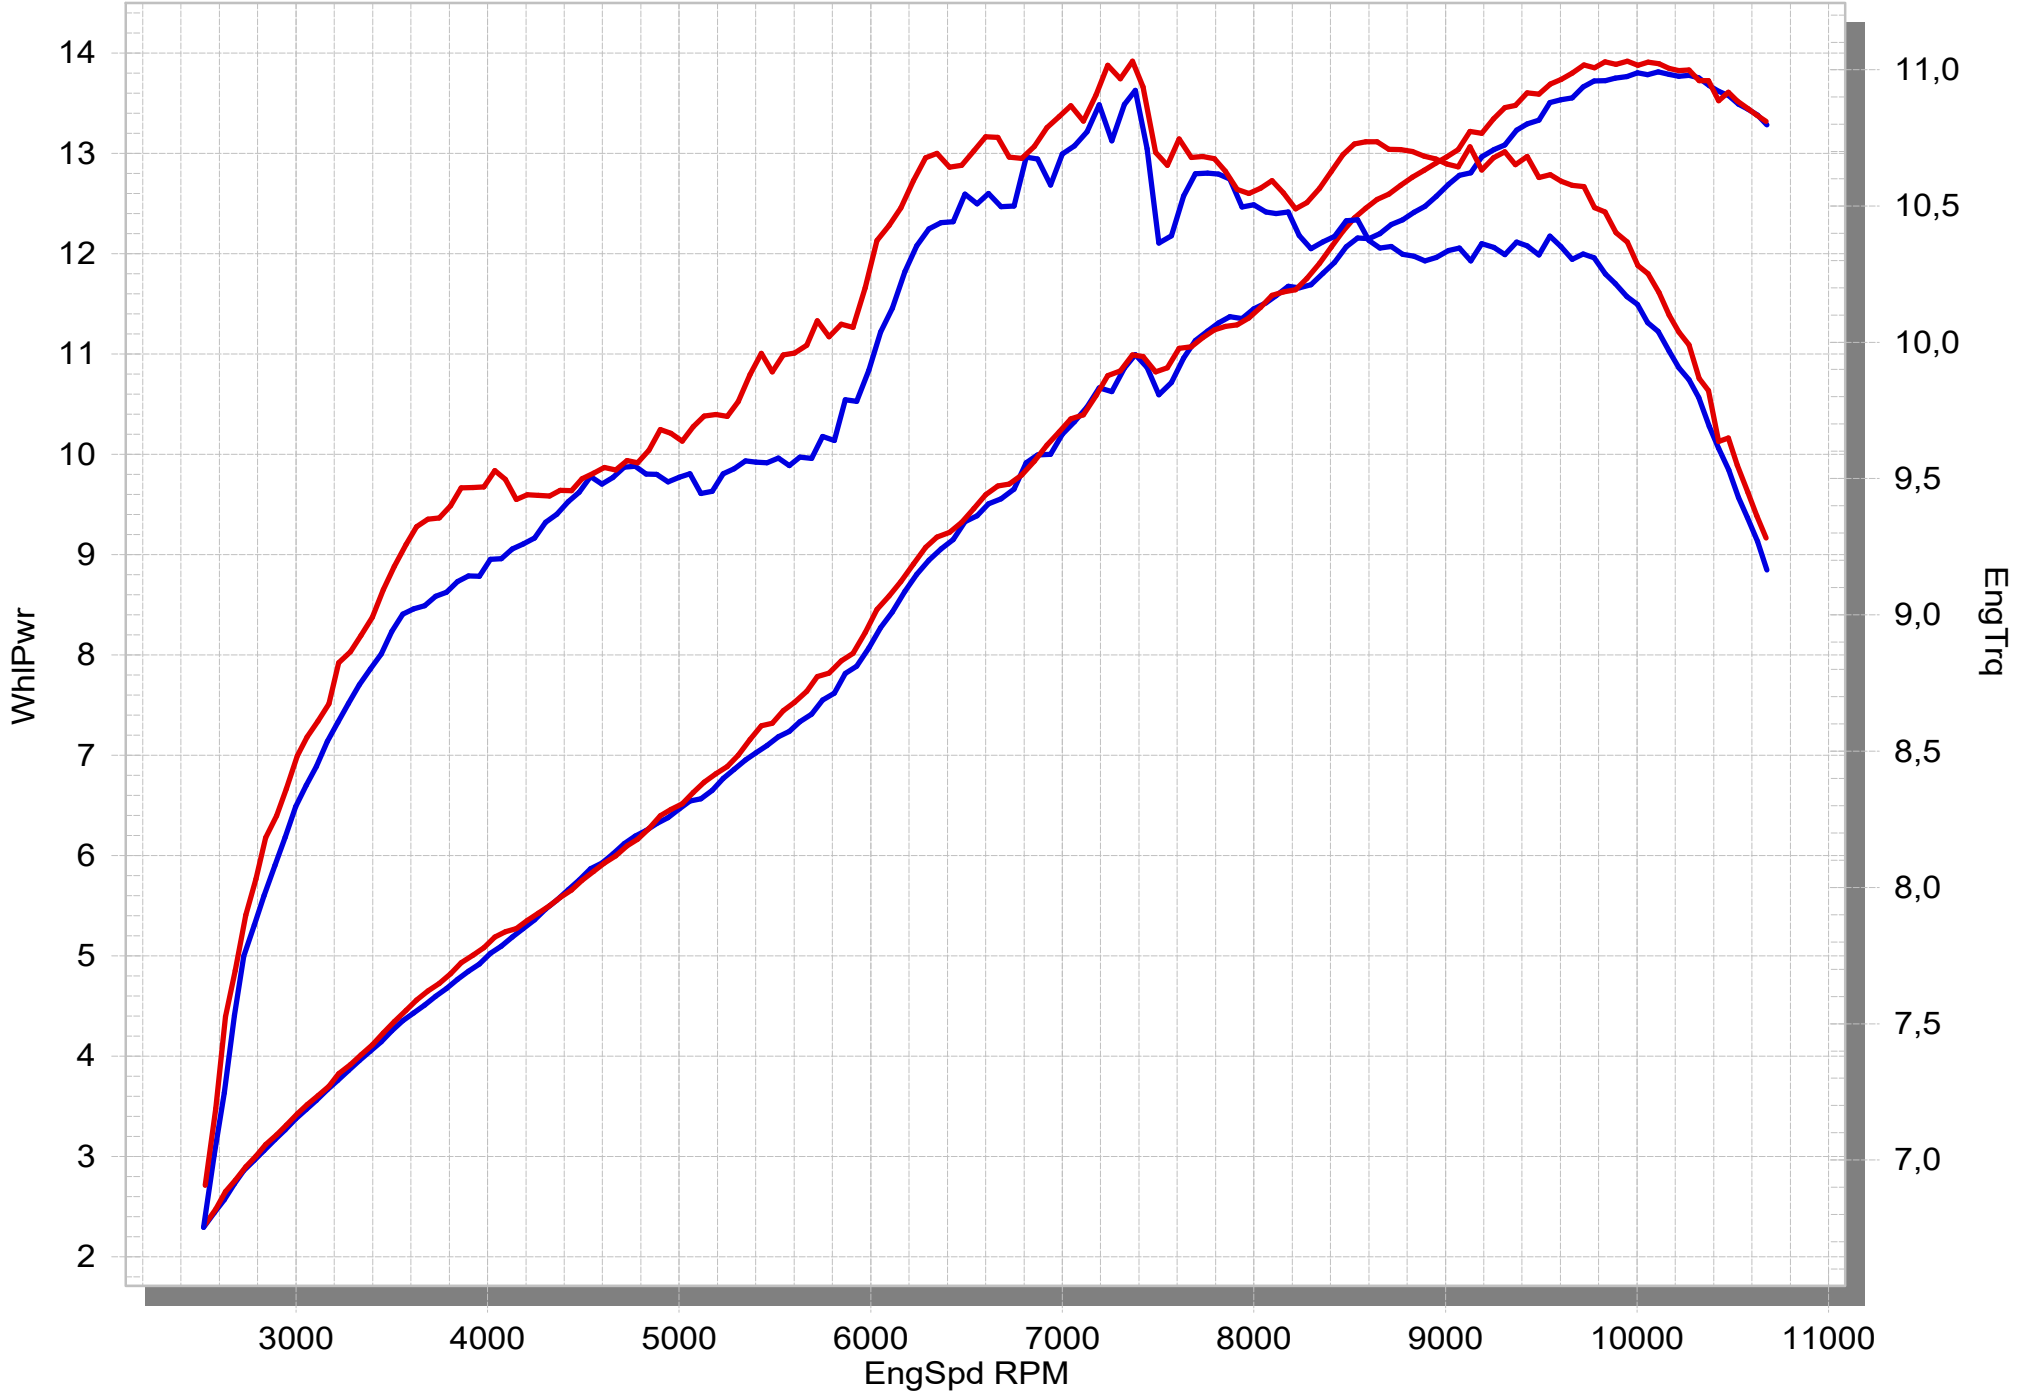

Yamaha YZF-R125 / MT-125

STOCK

SLIP-ON LINE

Complete exhaust system / Racing line / EC/ECE Type approval

YAMAHA YZF-R125
YAMAHA MT-125

MUFFLER REPAIR KITS	
REPACK	12
SLEEVE	13

WARNING EC TYPE APPROVAL IS VALID ONLY WHEN CATALYTIC CONVERTER IS INSTALLED!

No.	SalesCode	Description	Qty.
1	S-Y125R8-HZT	slip on system	1
2	M-HZ07402T	muffler	1
3	H-Y125R4	header SS	1
4	P-KAT-088	catalytic converter	1
5	V-EC324	end cap	1
6	P-TT27	belt TI for TI sleeve	2
7	P-HST6AL	sticker	1
8	P-S1/2	spring	2
9	P-FB148	bolt	1
10	P-DR4	washer SS	1
11	P-FN12	nut	1
12	P-RPCK174	muffler repack kit	1
13	P-RKS693Z320	muffler sleeve kit	1
14	V-TUV221	insert SS	1