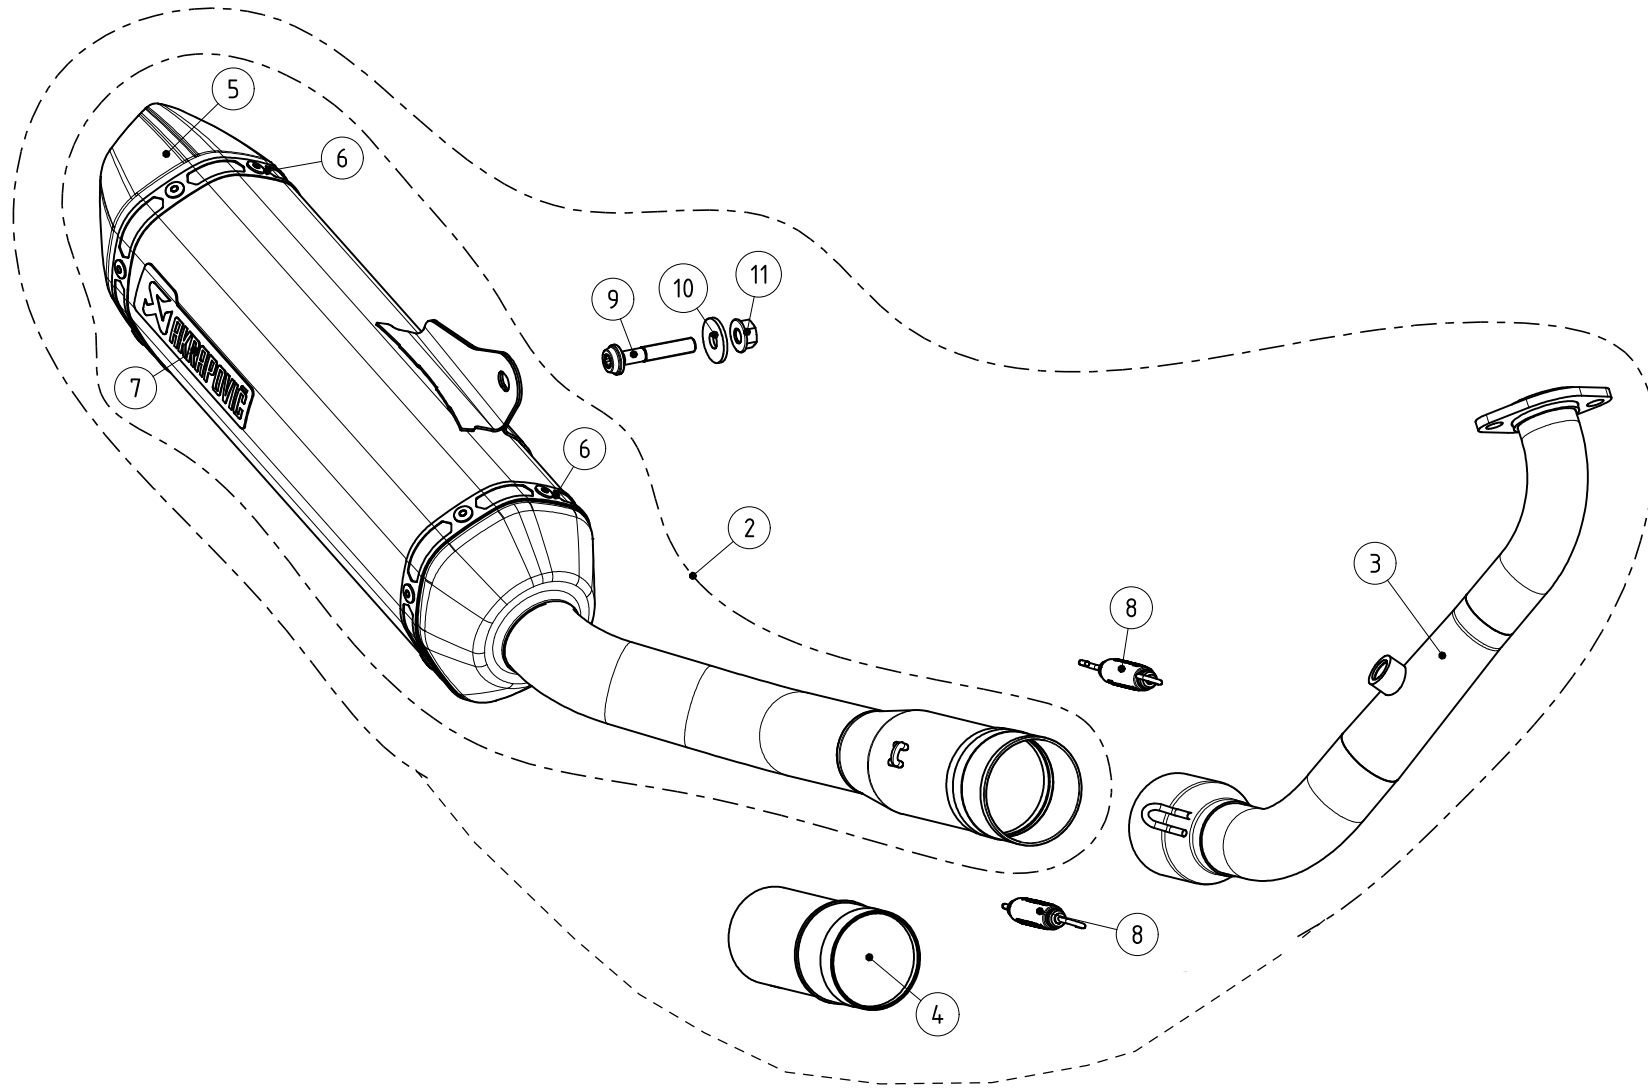

Yamaha YZF-R125 / MT-125

STOCK

SLIP-ON LINE

Complete exhaust system / Racing line / EC/ECE Type approval

YAMAHA YZF-R125
YAMAHA MT-125

MUFFLER REPAIR KITS	
REPACK	12
SLEEVE	13

WARNING EC TYPE APPROVAL IS VALID ONLY WHEN CATALYTIC CONVERTER IS INSTALLED!

No.	SalesCode	Description	Qty.
1	S-Y125R8-HZT	slip on system	1
2	M-HZ07402T	muffler	1
3	H-Y125R4	header SS	1
4	P-KAT-088	catalytic converter	1
5	V-EC324	end cap	1
6	P-TT27	belt TI for TI sleeve	2
7	P-HST6AL	sticker	1
8	P-S1/2	spring	2
9	P-FB148	bolt	1
10	P-DR4	washer SS	1
11	P-FN12	nut	1
12	P-RPCK174	muffler repack kit	1
13	P-RKS693Z320	muffler sleeve kit	1
14	V-TUV221	insert SS	1