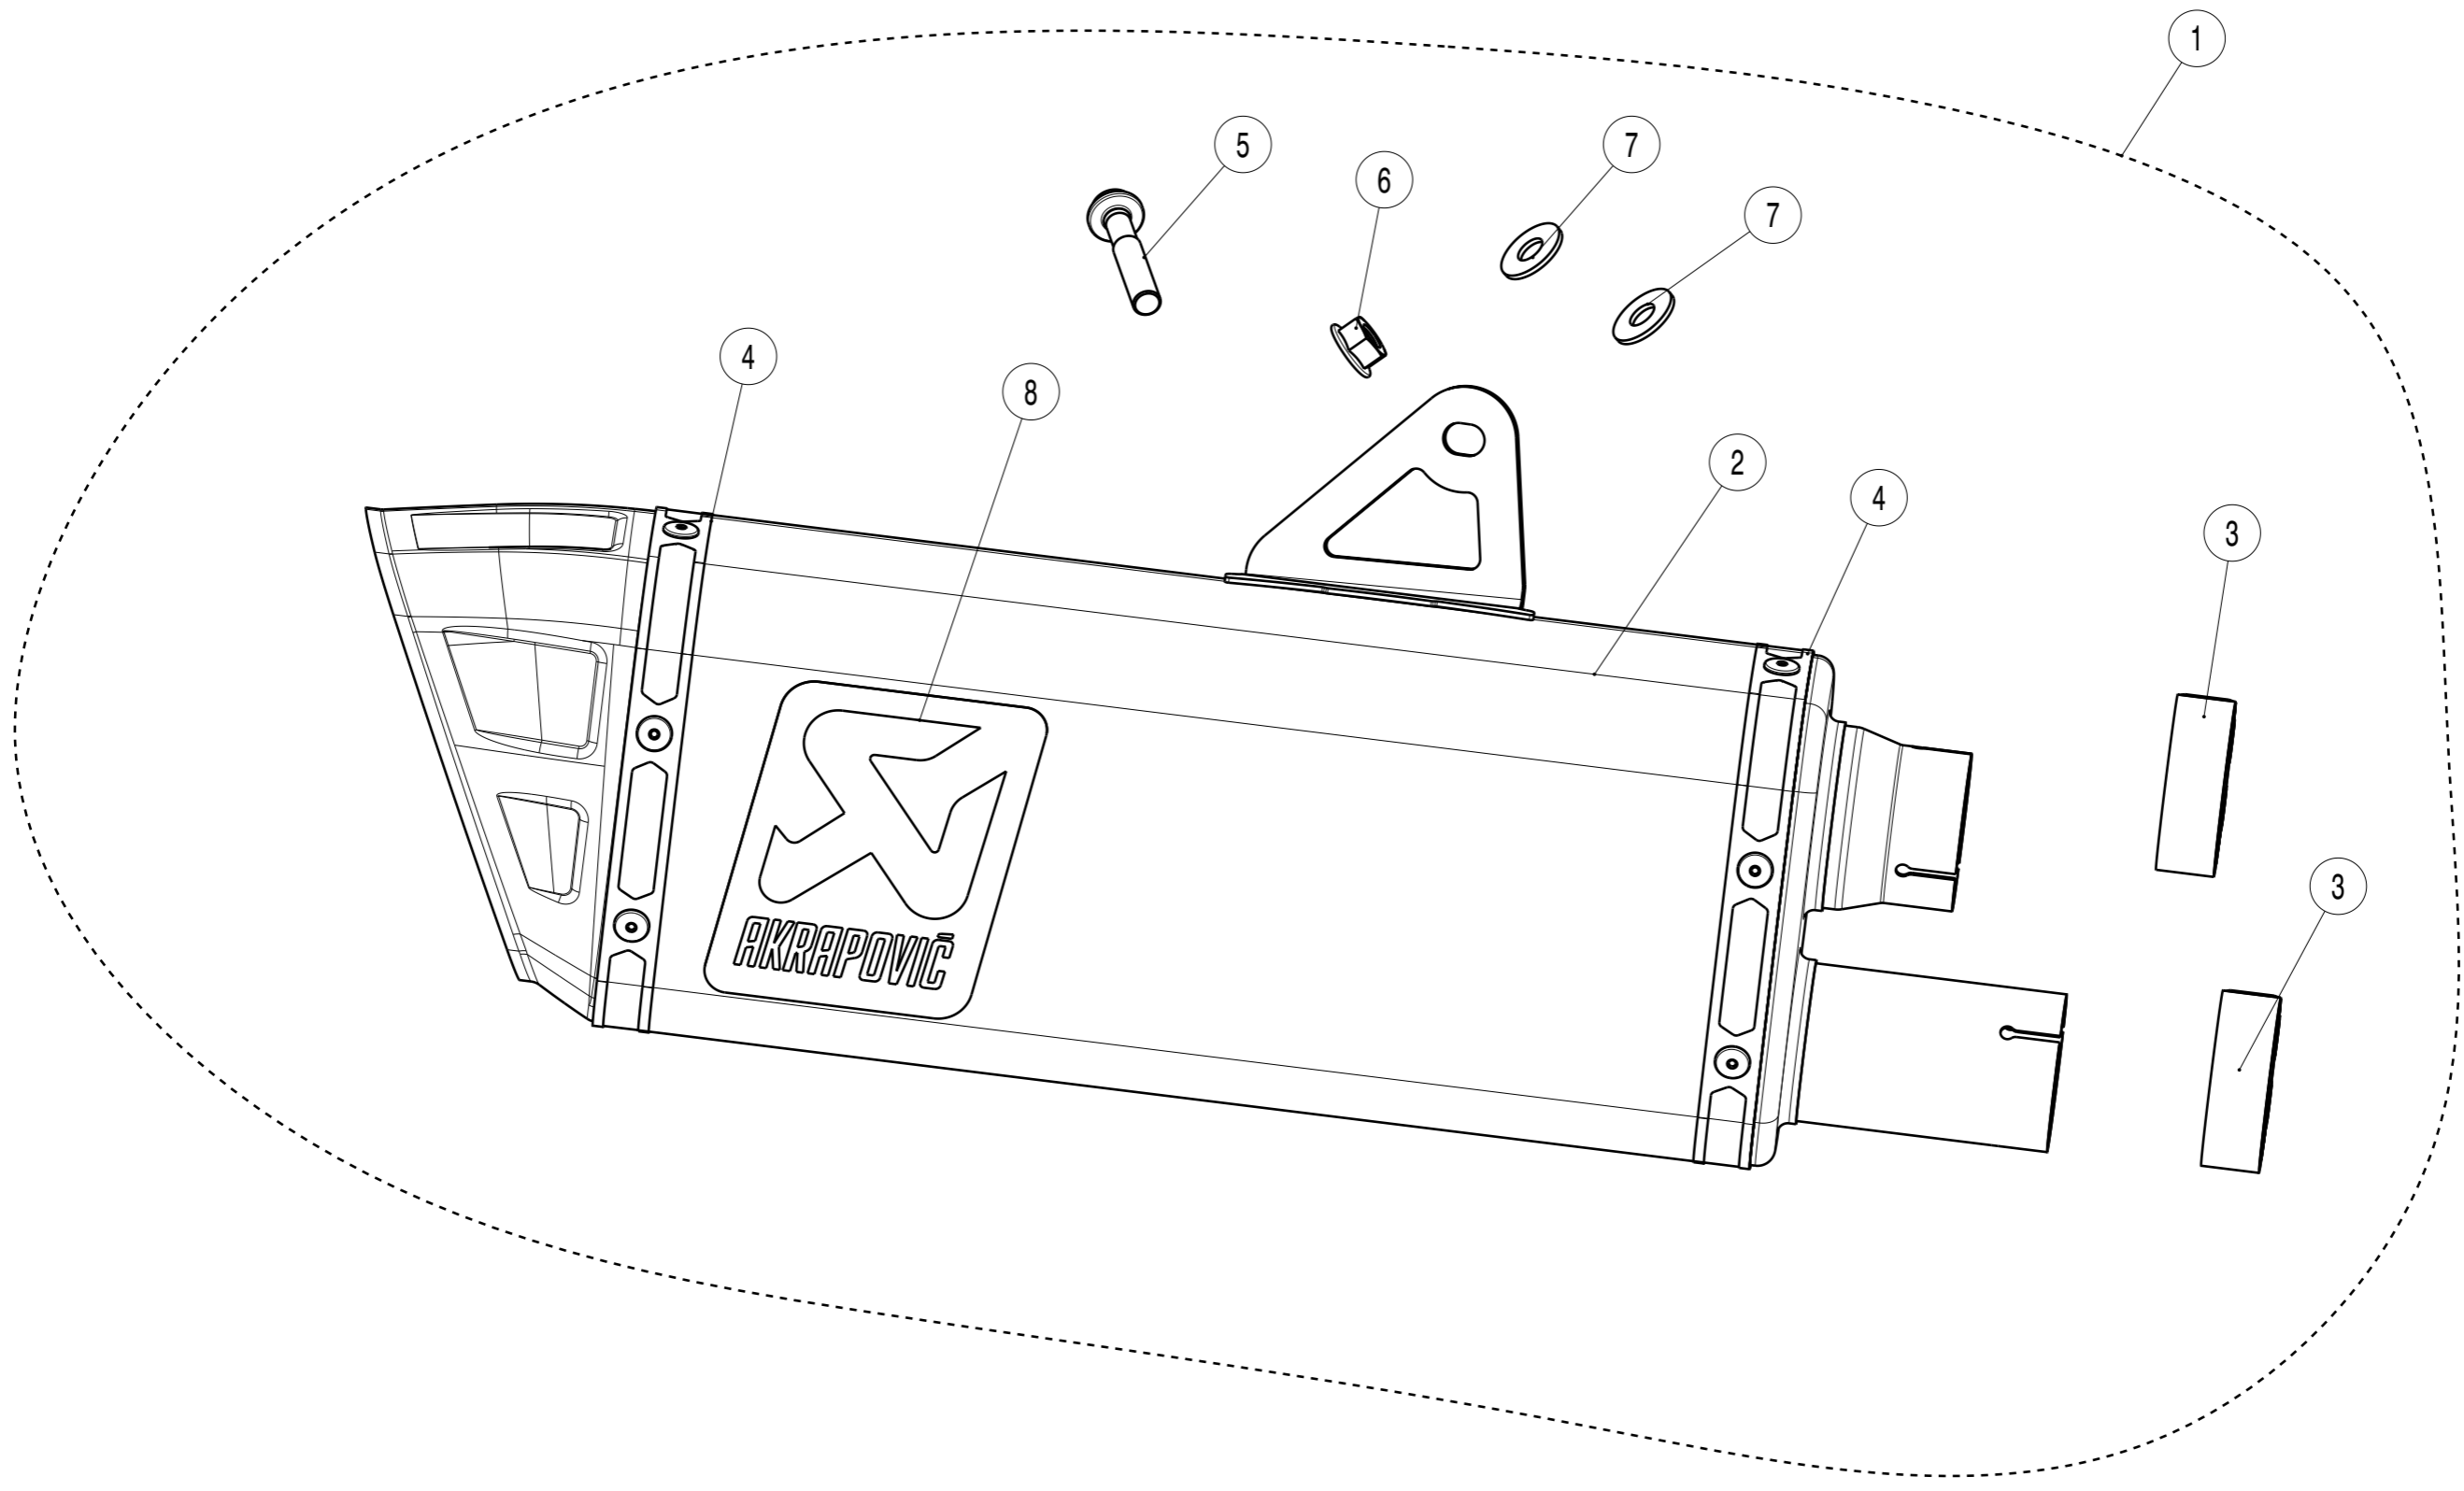

# TRIUMPH SPEED TRIPLE 1200

STOCK

SLIP-ON

MUFFLER REPAIR KITS	
REPACK	9
SLEEVE	10

No.	SalesCode	Description	Qty.
1	S-T12SO5-HAPXLT	slip on system TI	1
2	M-HEZ01002T	muffler	1
3	P-R61	clamp SS	2
4	P-TT78	belt TI for TI sleeve	2
5	P-FB148	bolt	1
6	P-FN4	nut	1
7	P-DR86	washer SS	2
8	P-VST1AL	sticker	1
9	P-RPCK328	muffler repack kit	1
10	P-RKS759AP330	muffler sleeve kit	1