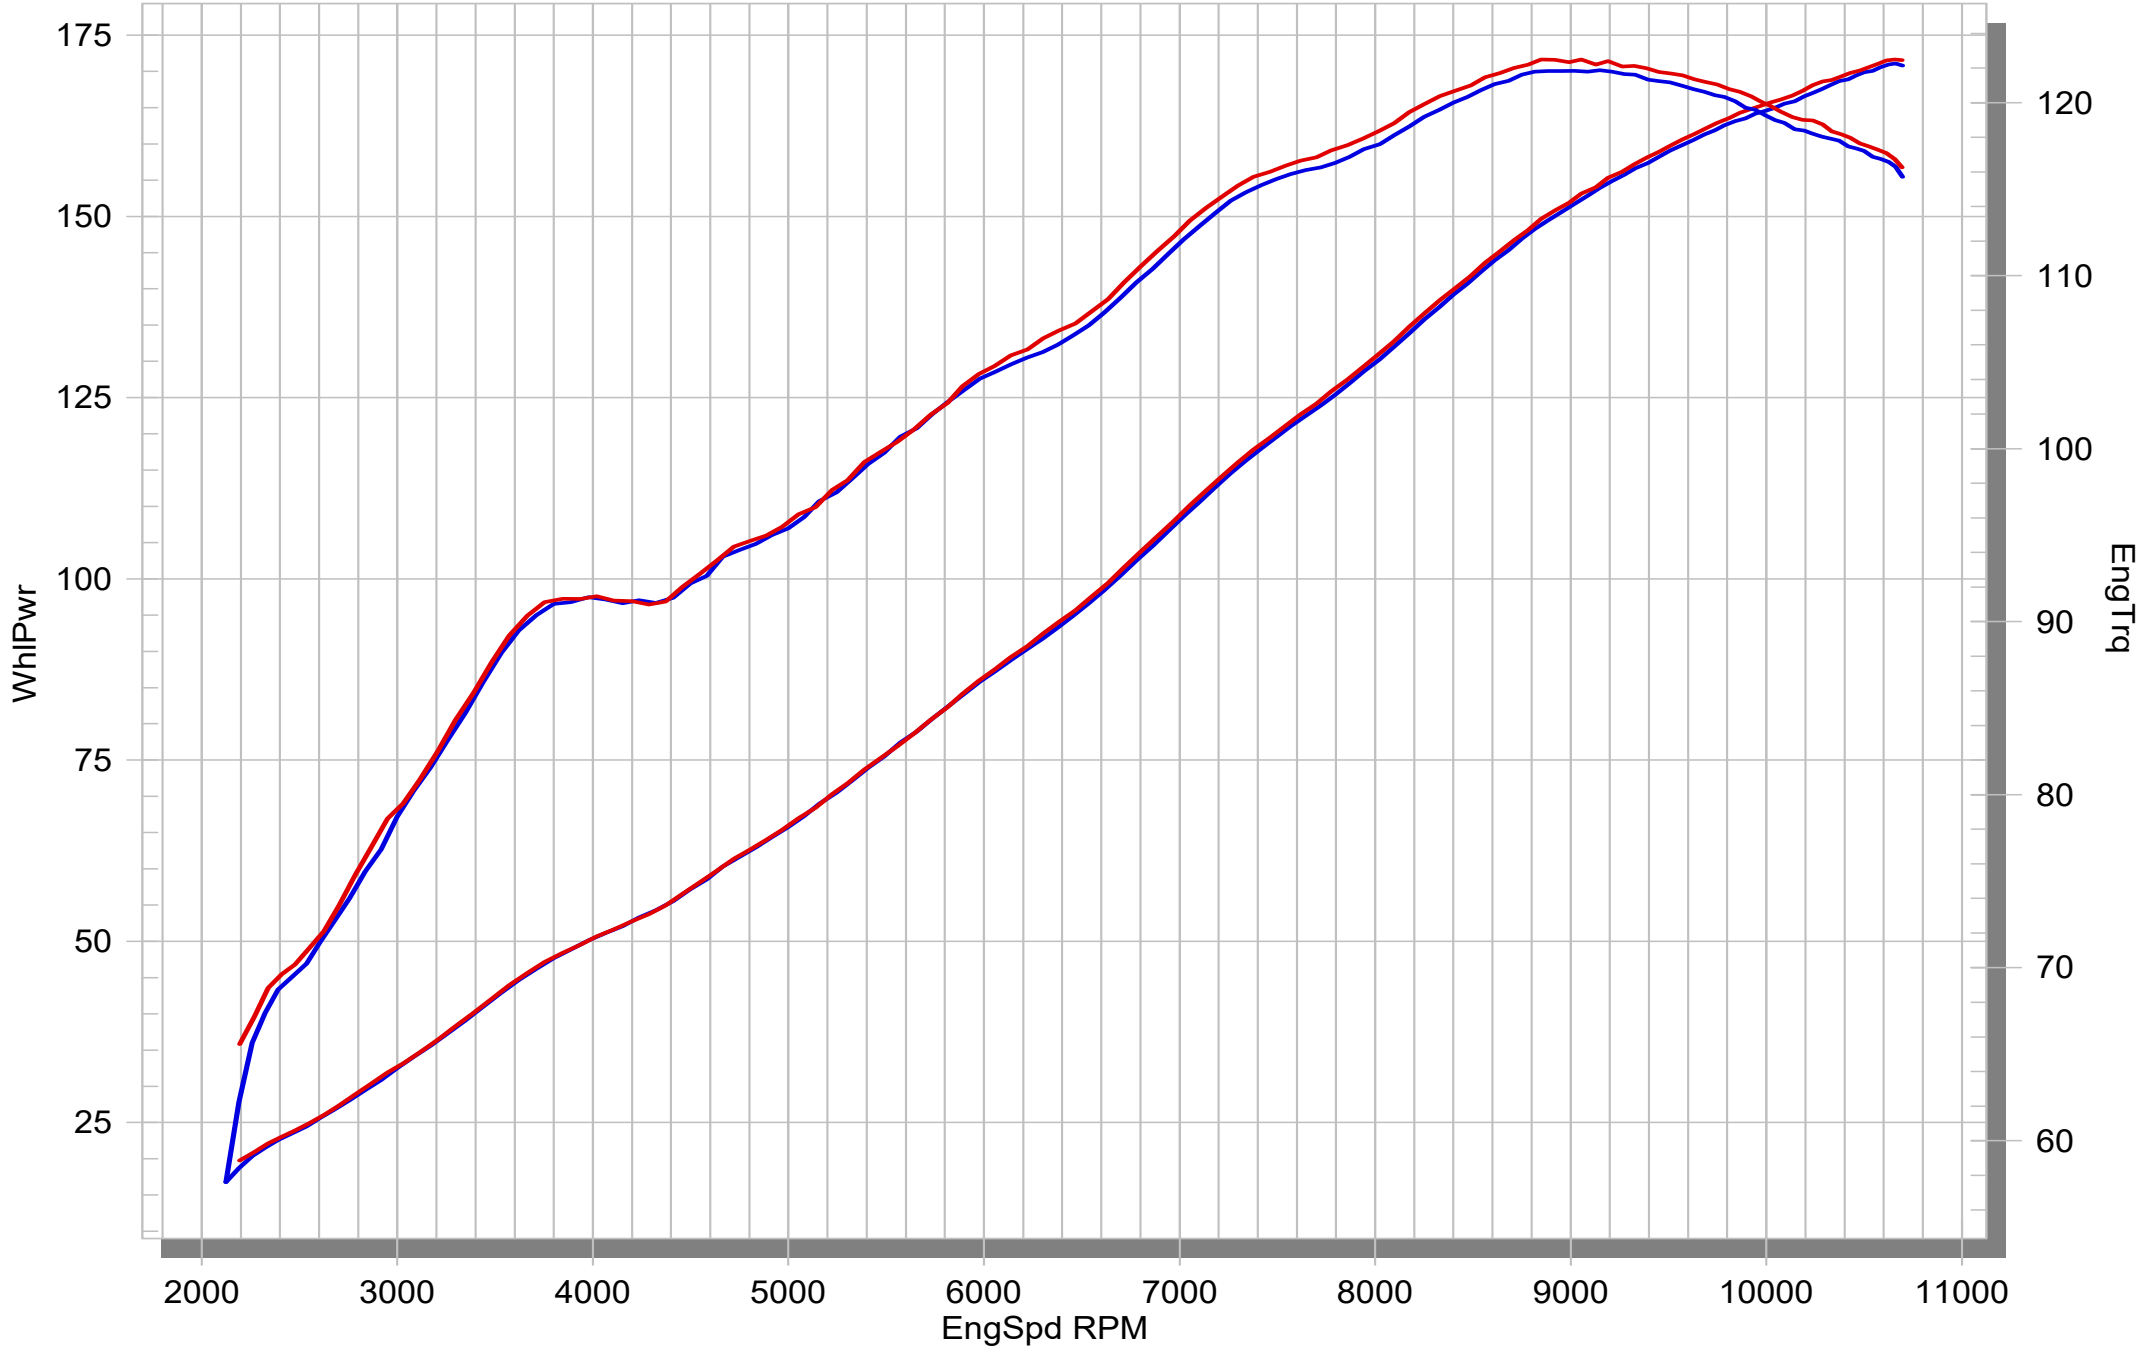

# TRIUMPH SPEED TRIPLE 1200

STOCK

SLIP-ON

MUFFLER REPAIR KITS	
REPACK	9
SLEEVE	10

No.	SalesCode	Description	Qty.
1	S-T12SO5-HAPXLT	slip on system TI	1
2	M-HEZ01002T	muffler	1
3	P-R61	clamp SS	2
4	P-TT78	belt TI for TI sleeve	2
5	P-FB148	bolt	1
6	P-FN4	nut	1
7	P-DR86	washer SS	2
8	P-VST1AL	sticker	1
9	P-RPCK328	muffler repack kit	1
10	P-RKS759AP330	muffler sleeve kit	1