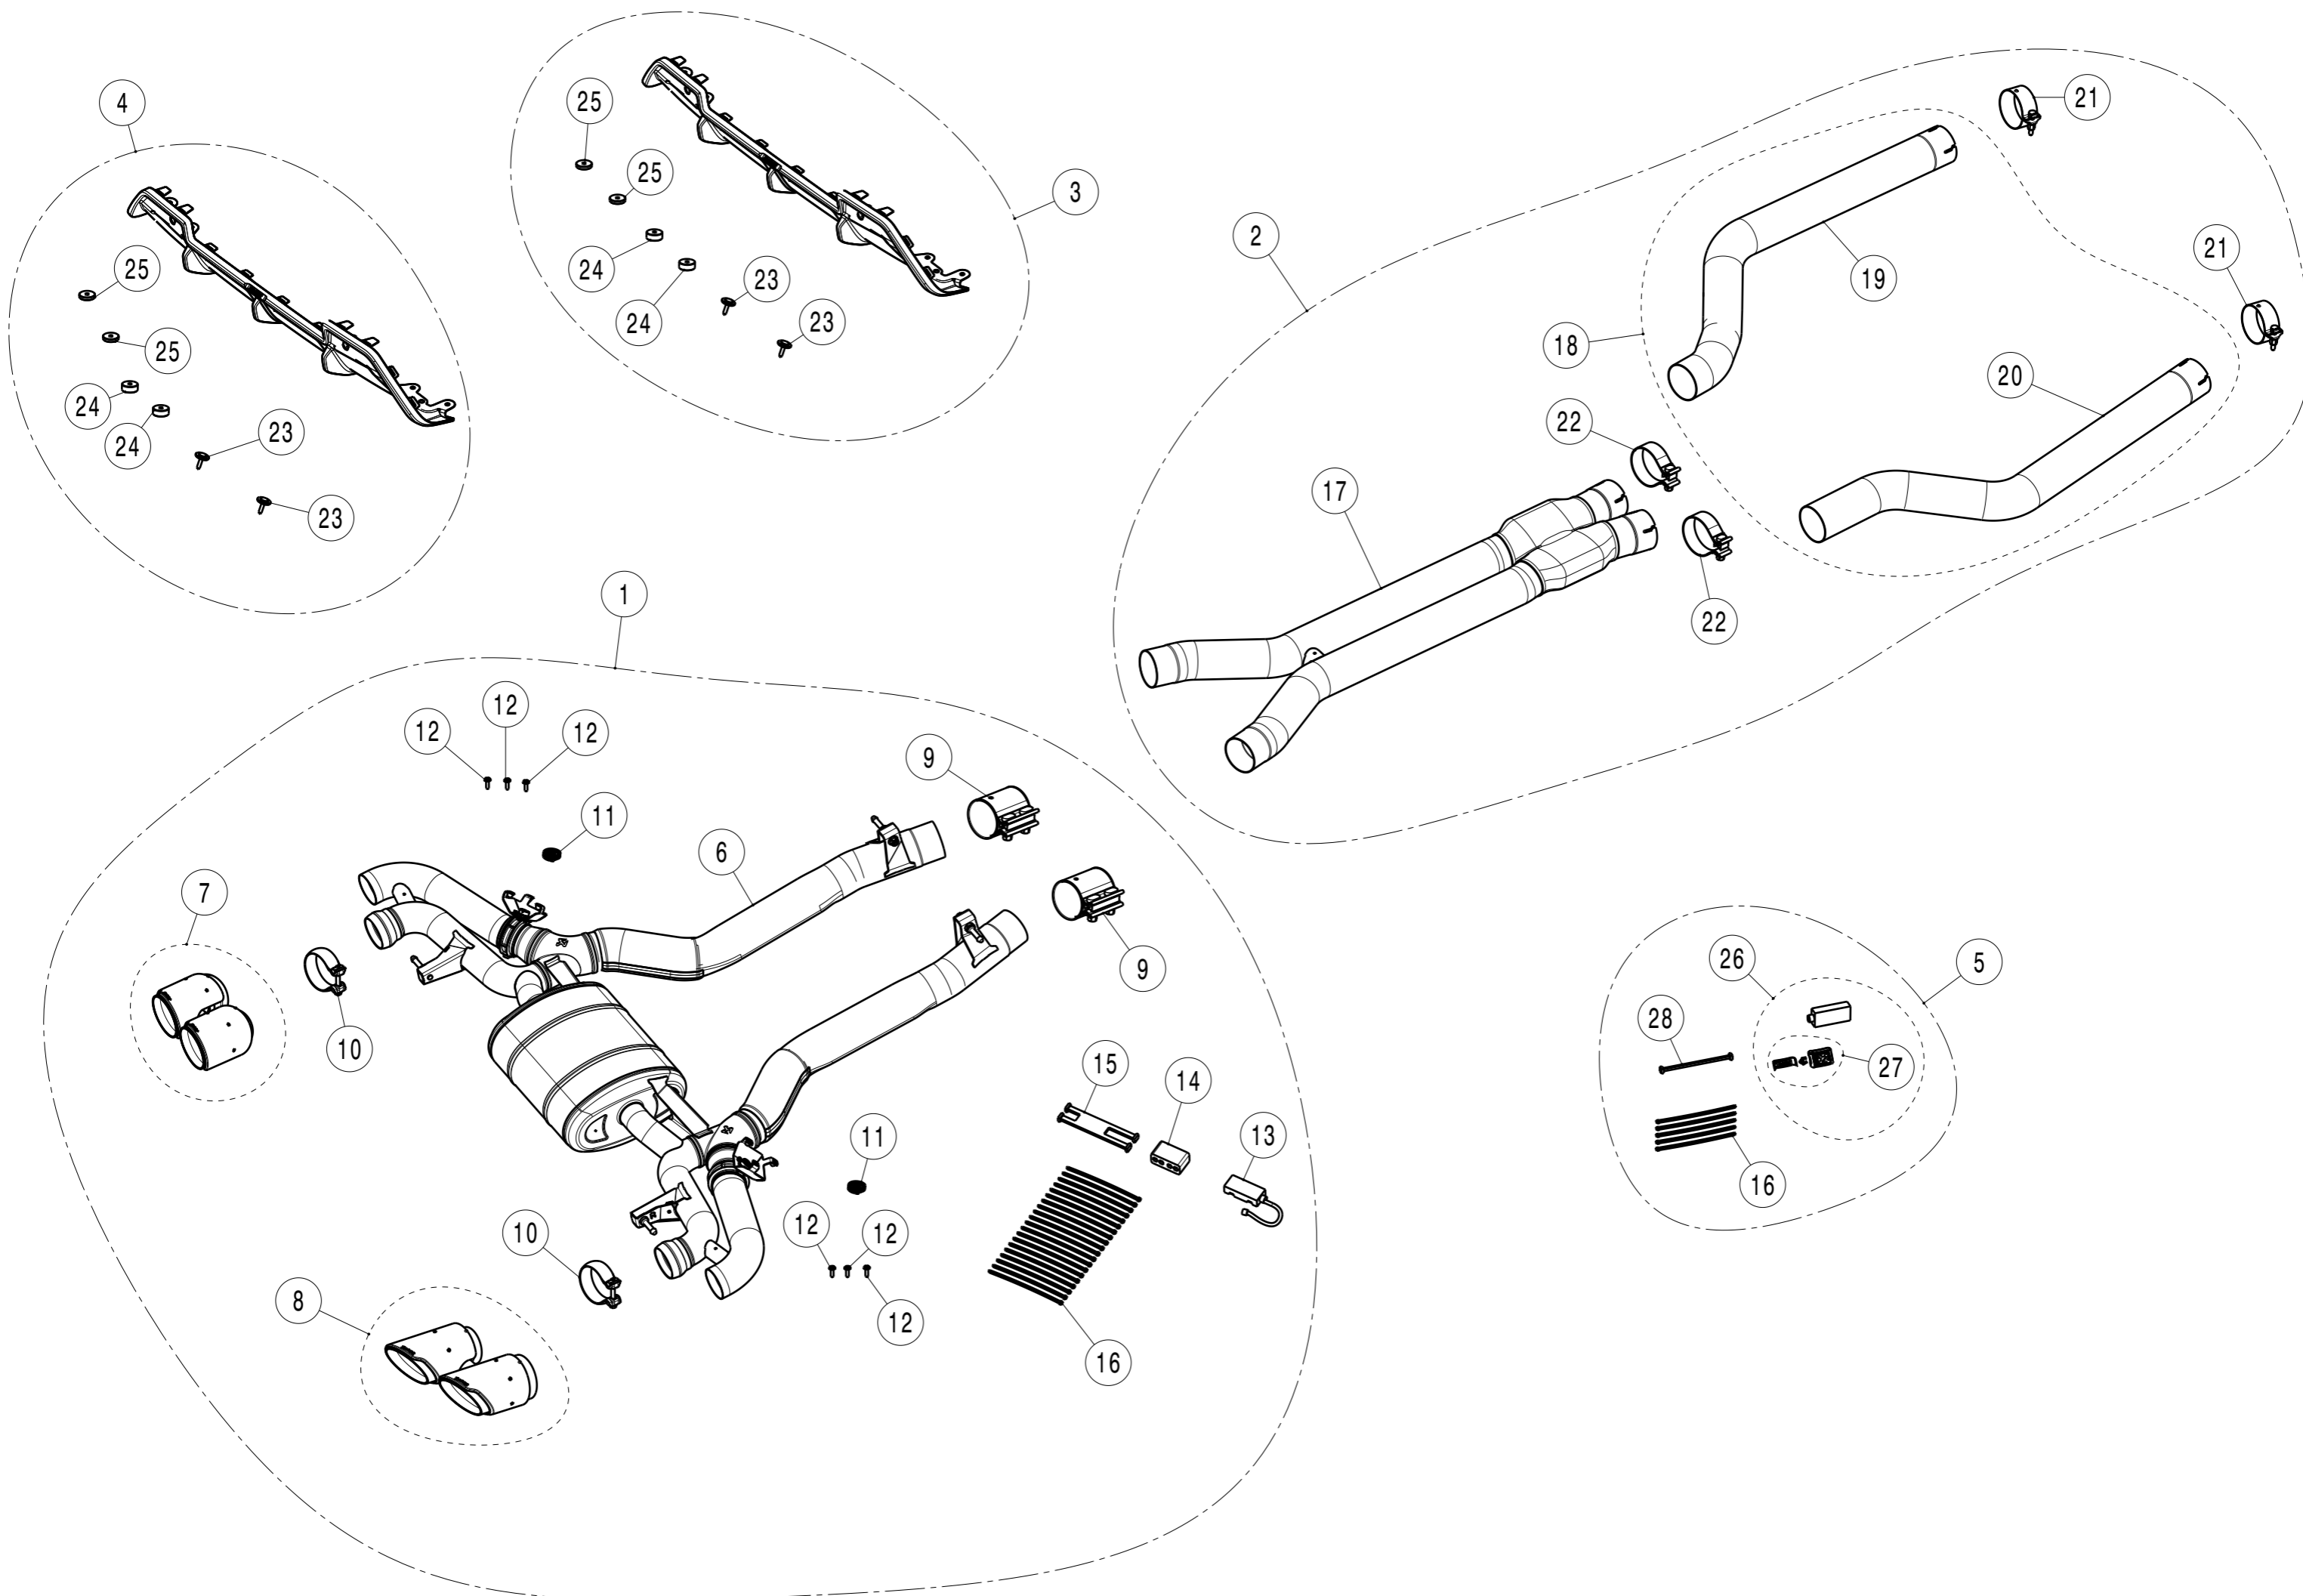

BMW X6M (G06)

STOCK

SLIP ON

No.	SalesCode	Description	Qty.
1	S-BM/T/16H	slip on system	1
2	E-BM/T/11	Evolution link pipe set	1
3	DI-BM/CA/8/M	rear CA diffuser Matt	1
4	DI-BM/CA/8/G	rear CA diffuser Glossy	1
5	P-HF1310	akrapovic sound kit opt.	1
6	M-BM/T/19H	muffler	1
7	TP-CT/66/L	tail pipe left CA	1
8	TP-CT/66/R	tail pipe right CA	1
9	P-R141	clamp SS	2
10	P-R142	clamp SS	2
11	P-HF1319	lever SS	2
12	P-FB97	bolt	6
13	P-HF936	VTS CAN Sniffer	1
14	P-HF1308	modul control kit	1
15	P-HF1348	cable/wire harness	1
16	P-VEZ2	tie wrap	35
17	C-BM/T/9	collector TI	1
18	L-BM/T/12	Linkpipe TI	1
19	L-BM/T/12/L	link pipe left TI	1
20	L-BM/T/12/R	link pipe right TI	1
21	P-R153	clamp SS	2
22	P-R83	clamp SS	4
23	P-FB187	bolt	2
24	P-DR170	spacer bushe PVC	2
25	P-DR171	spacer bushe PVC	2
26	P-HF841-A5	fitting kit Keyfob+Receiver Control kit	1
27	P-HF841/2	sound controller UNI #2	1
28	P-HF1109	cable/wire harness	1