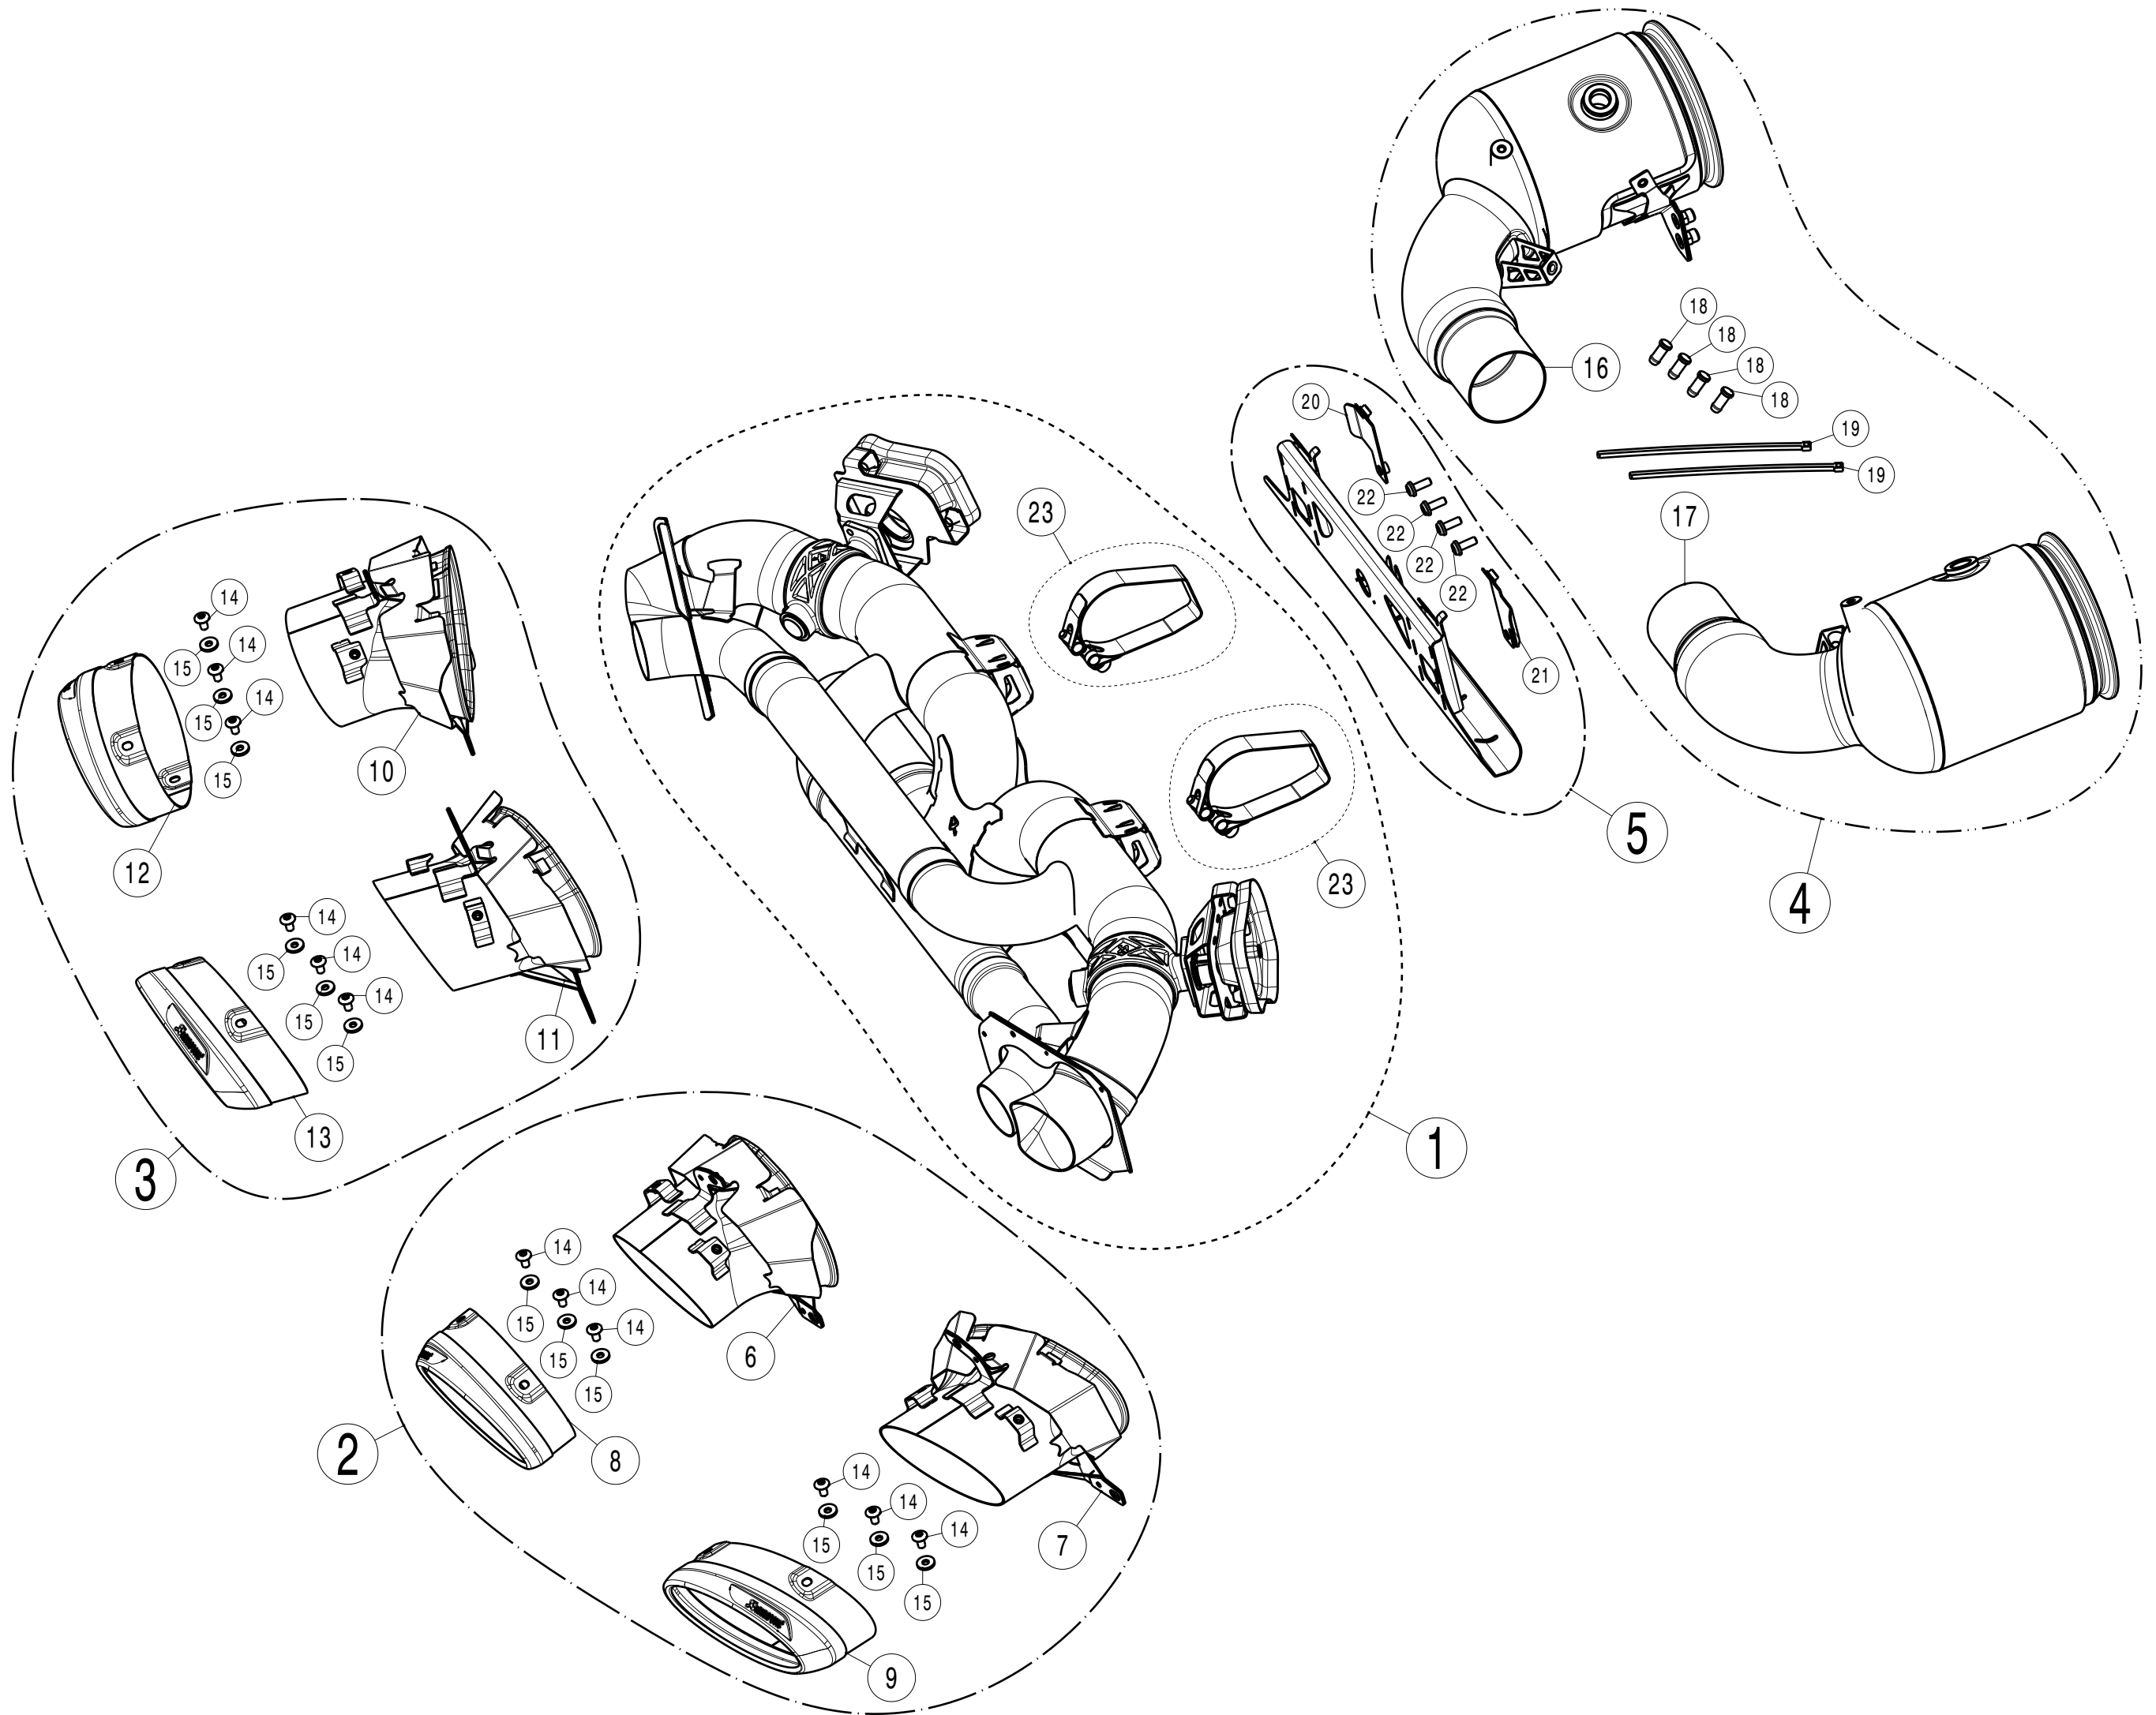

Porsche 911 (992) Turbo S

STOCK

SLIP ON

No.	SalesCode	Description	Qty.
1	S-PO/TI/19	SO system	1
2	TP-T/S/33	tail pipe set TI Black	1
3	TP-T/S/34	tail pipe set TI	1
4	L-PO/SS/4	Link pipe set	1
5	P-X277	bracket	1
6	TP-T/S/33/LI	tail pipe TI Black (left) inside	1
7	TP-T/S/33/RI	tail pipe TI Black (right) inside	1
8	TP-T/S/33/LO	tail pipe TI Black (left) outside	1
9	TP-T/S/33/RO	tail pipe TI Black (right) outside	1
10	TP-T/S/34/LI	tail pipe TI (left) inside	1
11	TP-T/S/34/RI	tail pipe TI (right) inside	1
12	TP-T/S/34/LO	tail pipe TI (left) outside	1
13	TP-T/S/34/RO	tail pipe TI (right) outside	1
14	P-FB192	bolt	6
15	P-DRH4/BAR316	heat resistant washer	6
16	L-PO/SS/4/L	link pipe SS (left)	1
17	L-PO/SS/4/R	link pipe SS (right)	1
18	P-FB171	plug (SS)	4
19	P-VEZ2	tie wrap	1
20	P-X283	bracket	1
21	P-X278	bracket	1
22	P-FB149	bolt	4
23	P-R129	clamp SS	2