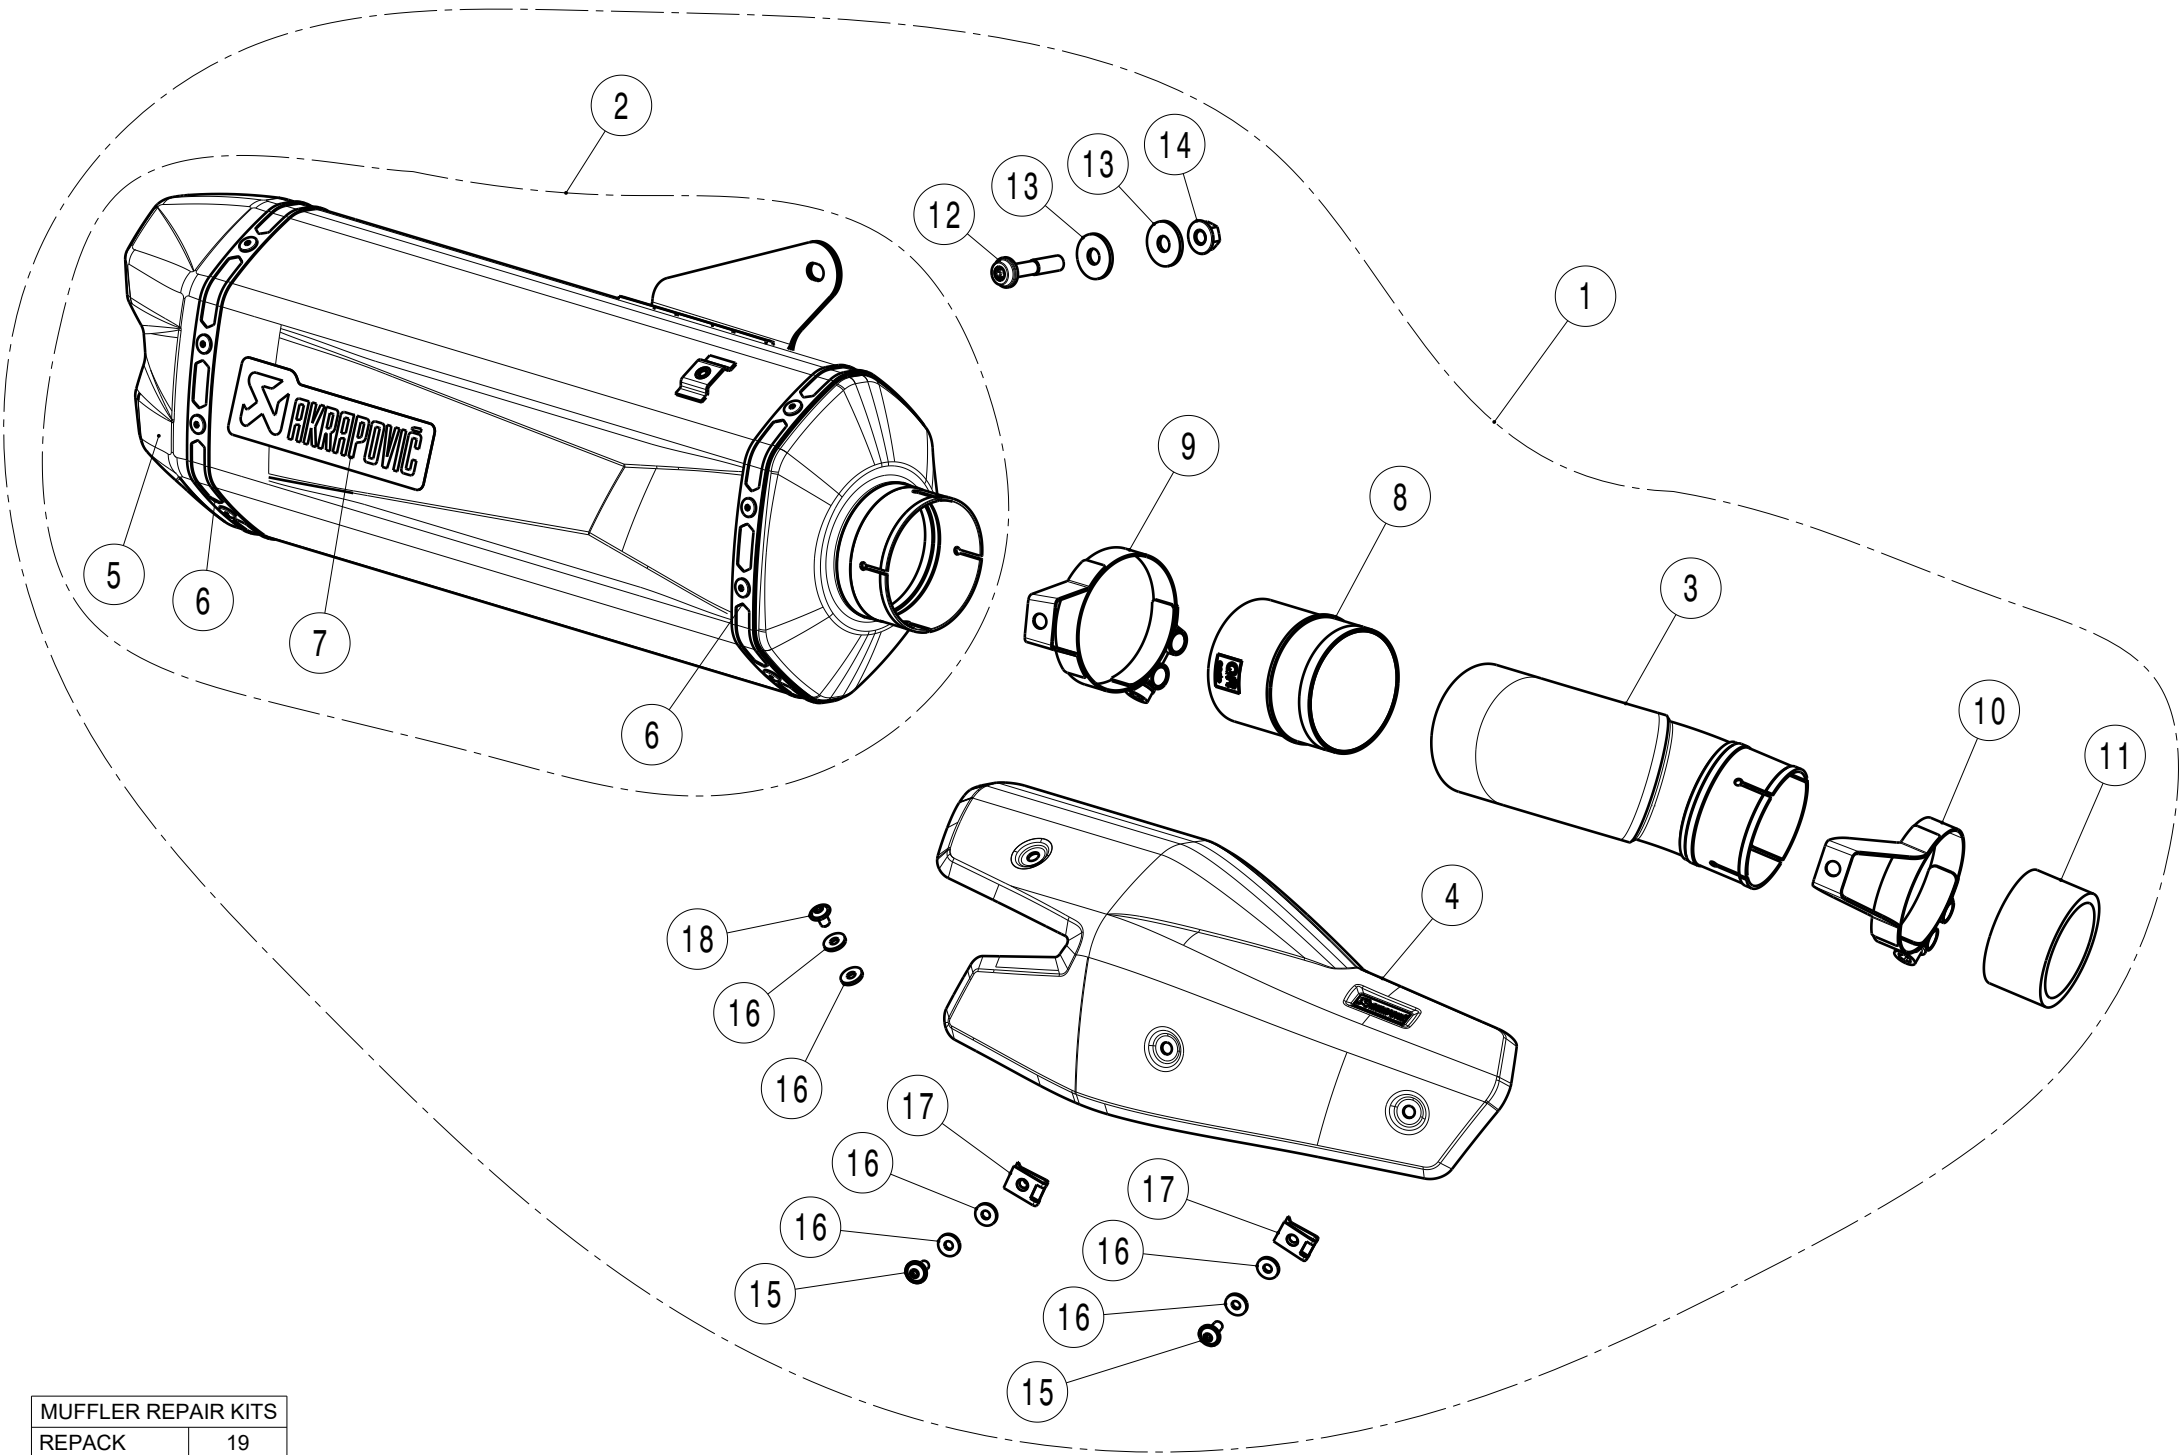

# KAWASAKI NINJA H2 SX

STOCK

SLIP-ON EC-ECE

MUFFLER REPAIR KITS	
REPACK	19
SLEEVE	20

No.	SalesCode	Description	Qty.
1	S-K10SO30-HGIT	slip on system	1
2	M-HGI00202T	muffler	1
3	L-K10SO10	link pipe SS	1
4	P-HSK10SO6	heat shield CA	1
5	V-EC366	end cap CA	1
6	P-TT85	belt TI for TI sleeve	2
7	P-HST2AL	sticker	1
8	P-KAT-096	catalytic converter	1
9	P-R195	clamp	1
10	P-R194	clamp	1
11	P-G67	graphite gasket	1
12	P-FB156	screw FE	1
13	P-DR4	washer SS	2
14	P-FN4	nut	1
15	P-FB164	bolt	2
16	P-DRH2/BAR316	washer SS	6
17	P-FN1	nut	2
18	P-FB194	bolt	1
19	P-RPCK306	muffler repack kit	1
20	P-RKS737GI420	muffler sleeve kit	1
21	V-TUV292	insert	1