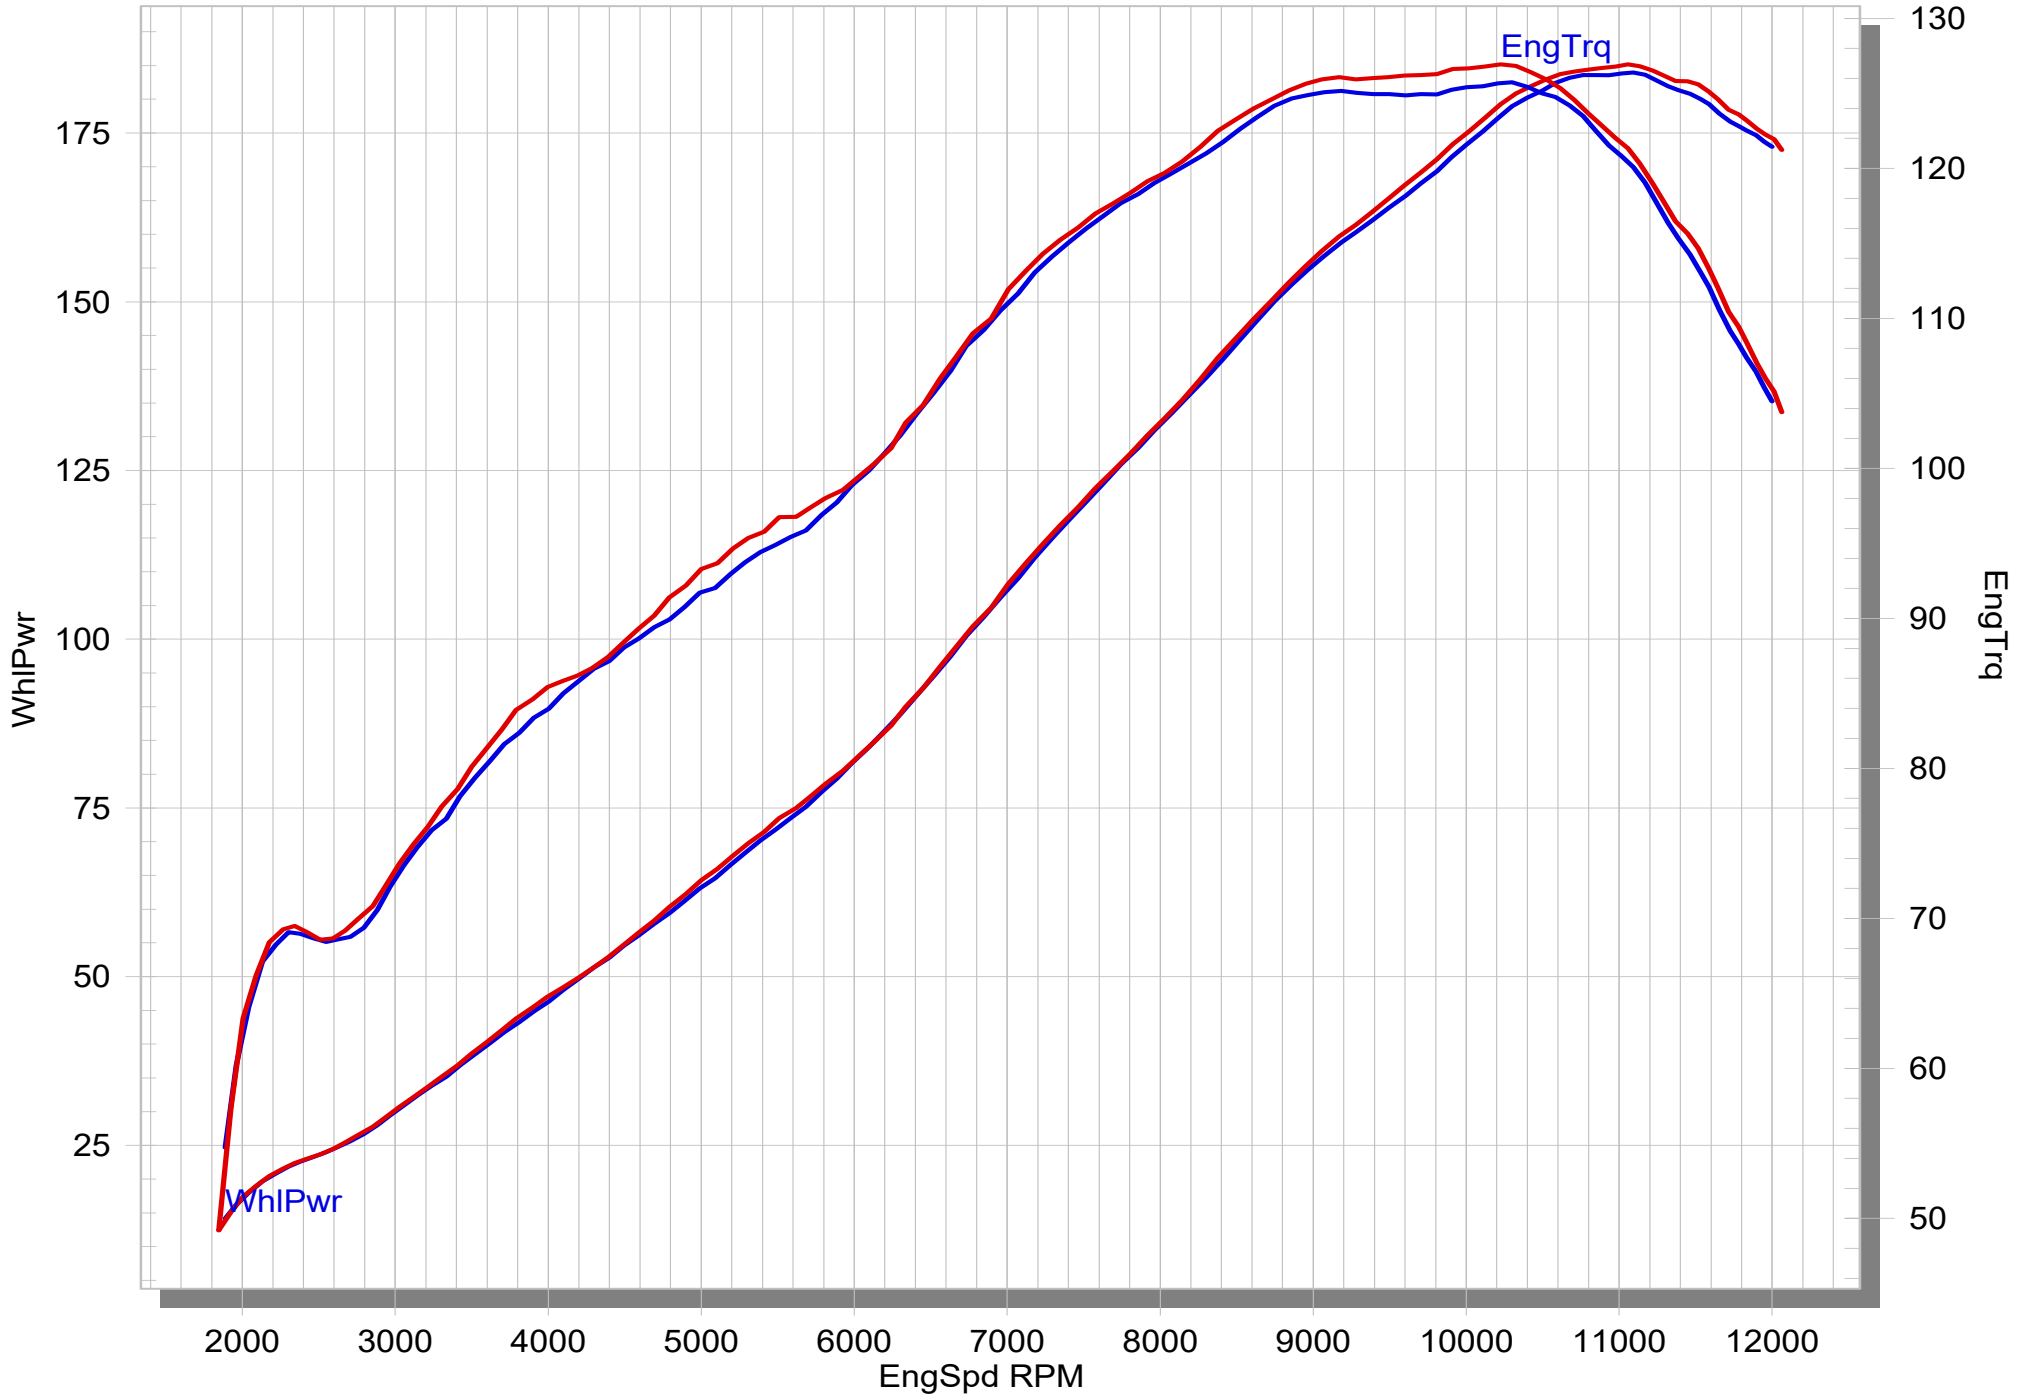

# KAWASAKI NINJA H2 SX

STOCK

SLIP-ON EC-ECE

MUFFLER REPAIR KITS	
REPACK	19
SLEEVE	20

No.	SalesCode	Description	Qty.
1	S-K10SO30-HGIT	slip on system	1
2	M-HGI00202T	muffler	1
3	L-K10SO10	link pipe SS	1
4	P-HSK10SO6	heat shield CA	1
5	V-EC366	end cap CA	1
6	P-TT85	belt TI for TI sleeve	2
7	P-HST2AL	sticker	1
8	P-KAT-096	catalytic converter	1
9	P-R195	clamp	1
10	P-R194	clamp	1
11	P-G67	graphite gasket	1
12	P-FB156	screw FE	1
13	P-DR4	washer SS	2
14	P-FN4	nut	1
15	P-FB164	bolt	2
16	P-DRH2/BAR316	washer SS	6
17	P-FN1	nut	2
18	P-FB194	bolt	1
19	P-RPCK306	muffler repack kit	1
20	P-RKS737GI420	muffler sleeve kit	1
21	V-TUV292	insert	1