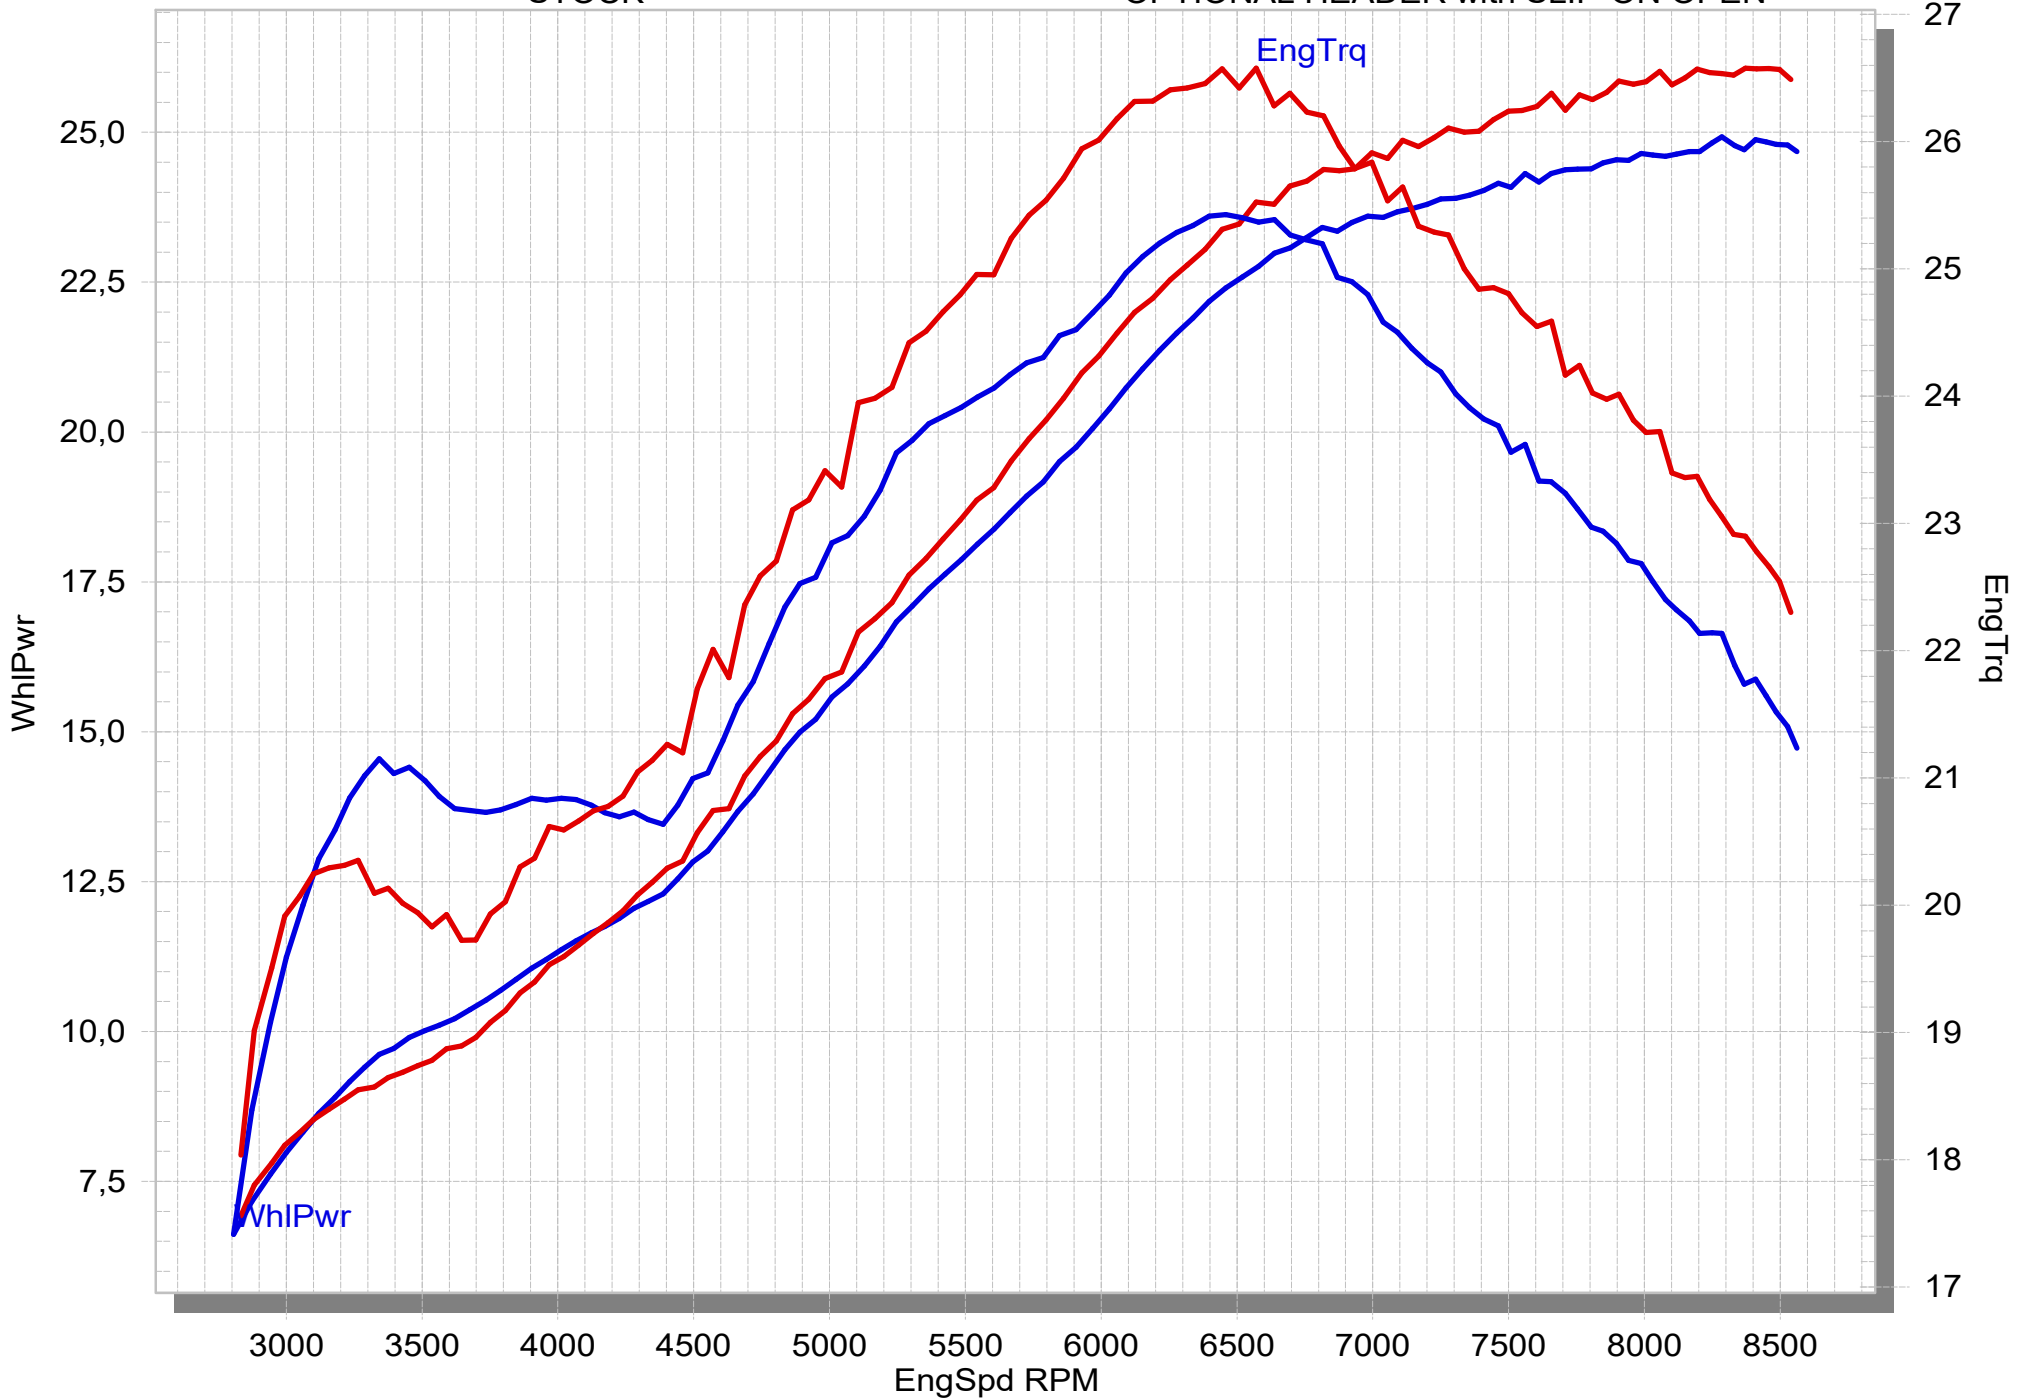

HONDA CRF300L

STOCK

OPTIONAL HEADER with SLIP-ON OPEN

MUFFLER REPAIR KITS	
REPACK	18
SLEEVE	19

No.	SalesCode	Description	Qty.
2	E-H3SO1	header set SS optional	1
15	P-FN8	nut	1
16	P-R30	clamp SS	1
17	P-X89	bracket SS	1