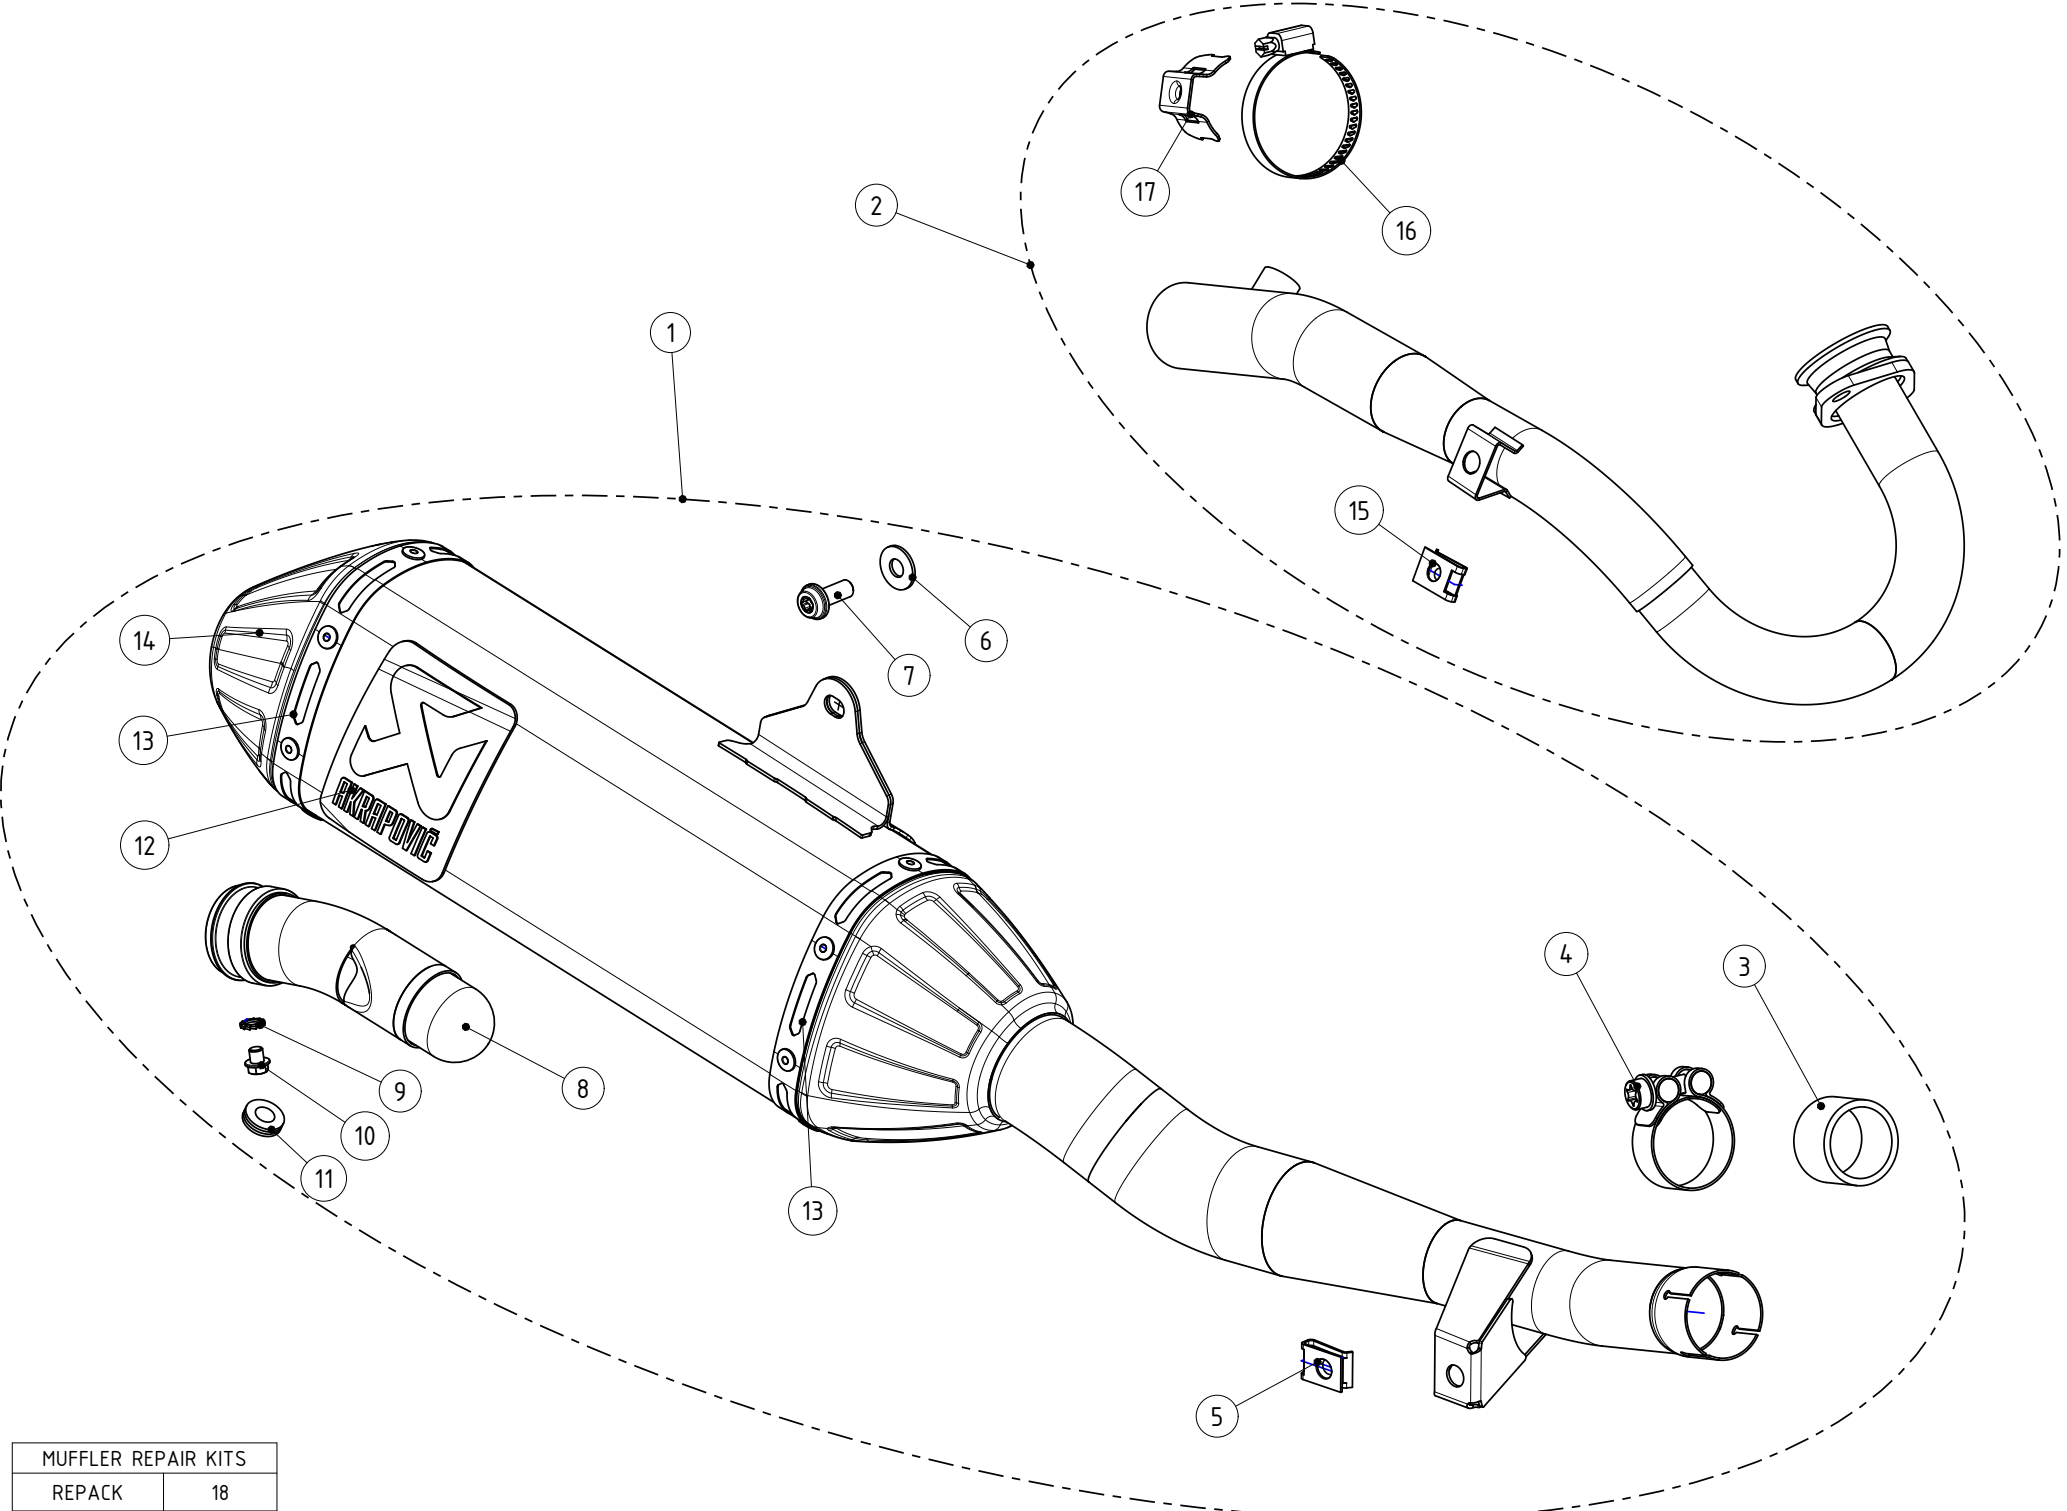

HONDA CRF300L

STOCK

OPTIONAL HEADER with SLIP-ON OPEN

MUFFLER REPAIR KITS	
REPACK	18
SLEEVE	19

No.	SalesCode	Description	Qty.
2	E-H3SO1	header set SS optional	1
15	P-FN8	nut	1
16	P-R30	clamp SS	1
17	P-X89	bracket SS	1