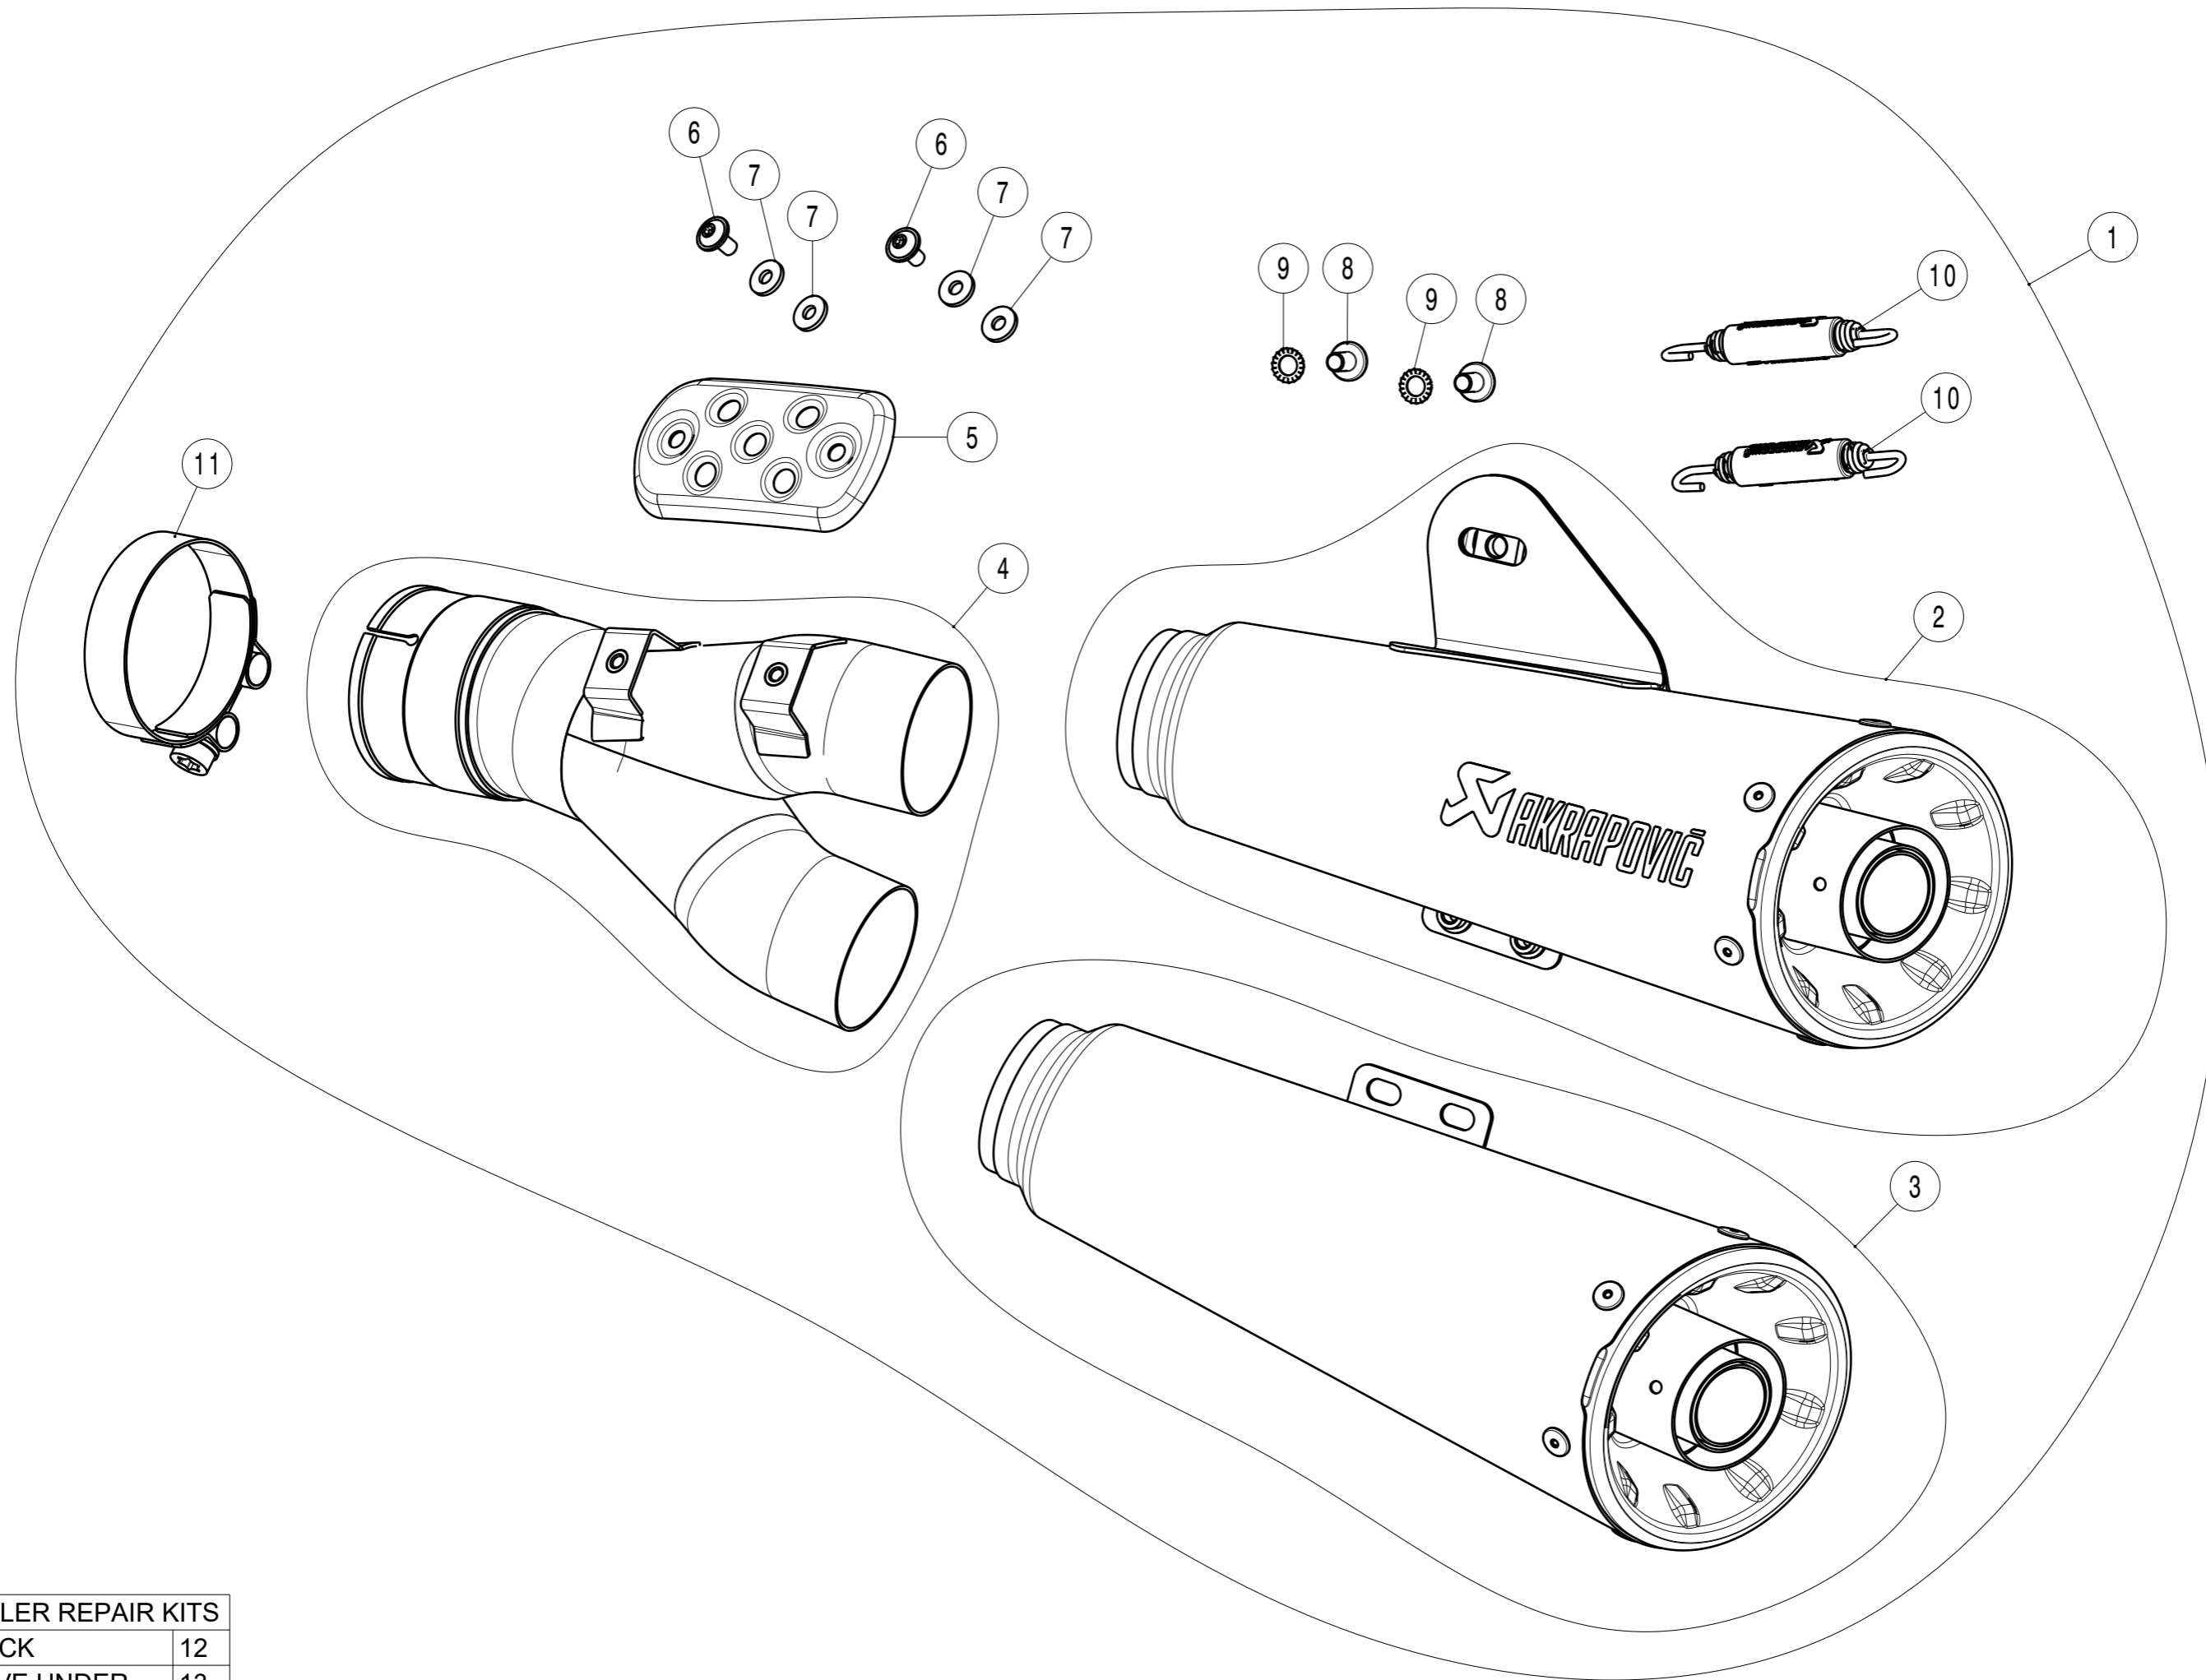

BMW R 12 NINET

STOCK

SLIP-ON EC-ECE

MUFFLER REPAIR KITS	
REPACK	12
SLEEVE UNDER	13
SLEEVE LOWER	14

No.	SalesCode	Description	Qty.
1	S-B12SO25-HISSSBL	slip on system	1
2	M-HIS00301SSBLU	muffler	1
3	M-HIS00301SSBLD	muffler	1
4	L-B12SO12	Link pipe TI	1
5	P-HSB12SO18	heat shield SS	1
6	P-FB157	bolt	2
7	P-DRH2/BAR316	washer SS	4
8	P-FB150	bolt	2
9	P-DR18	washer SS	2
10	P-S1/2	spring	2
11	P-R42	clamp SS	1
12	P-RPCK357	muffler repack kit	1
13	P-RKS791IS279U	sleeve kit black	1
14	P-RKS791IS279D	sleeve kit black	1