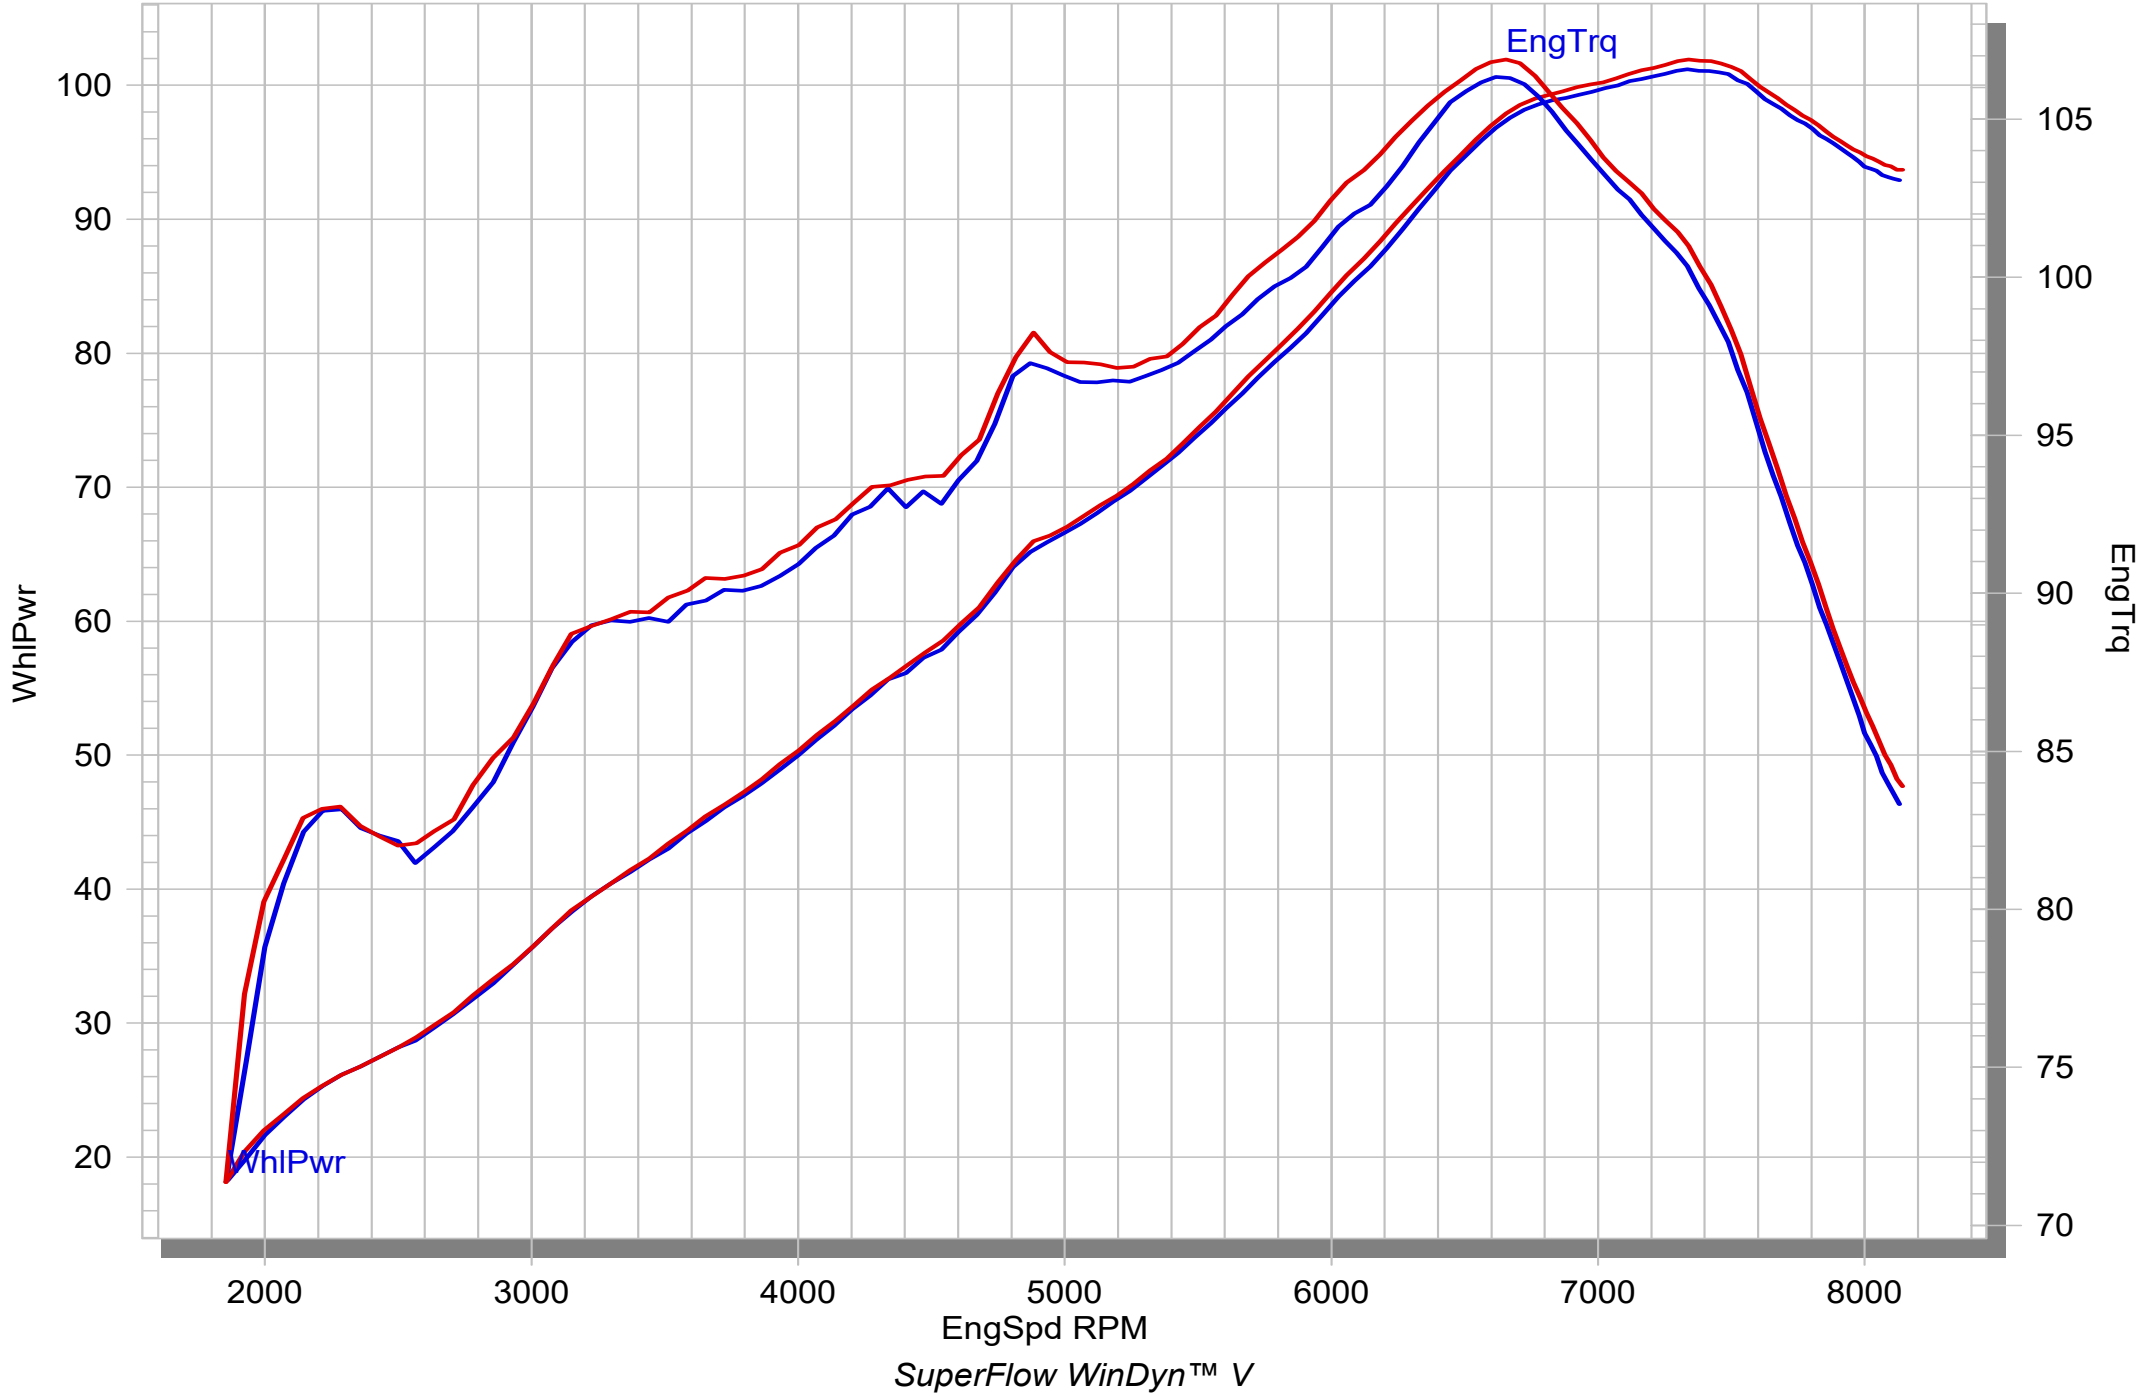

BMW R 12 NINET

STOCK

SLIP-ON EC-ECE

MUFFLER REPAIR KITS	
REPACK	12
SLEEVE UNDER	13
SLEEVE LOWER	14

No.	SalesCode	Description	Qty.
1	S-B12SO25-HISSSBL	slip on system	1
2	M-HIS00301SSBLU	muffler	1
3	M-HIS00301SSBLD	muffler	1
4	L-B12SO12	Link pipe TI	1
5	P-HSB12SO18	heat shield SS	1
6	P-FB157	bolt	2
7	P-DRH2/BAR316	washer SS	4
8	P-FB150	bolt	2
9	P-DR18	washer SS	2
10	P-S1/2	spring	2
11	P-R42	clamp SS	1
12	P-RPCK357	muffler repack kit	1
13	P-RKS791IS279U	sleeve kit black	1
14	P-RKS791IS279D	sleeve kit black	1