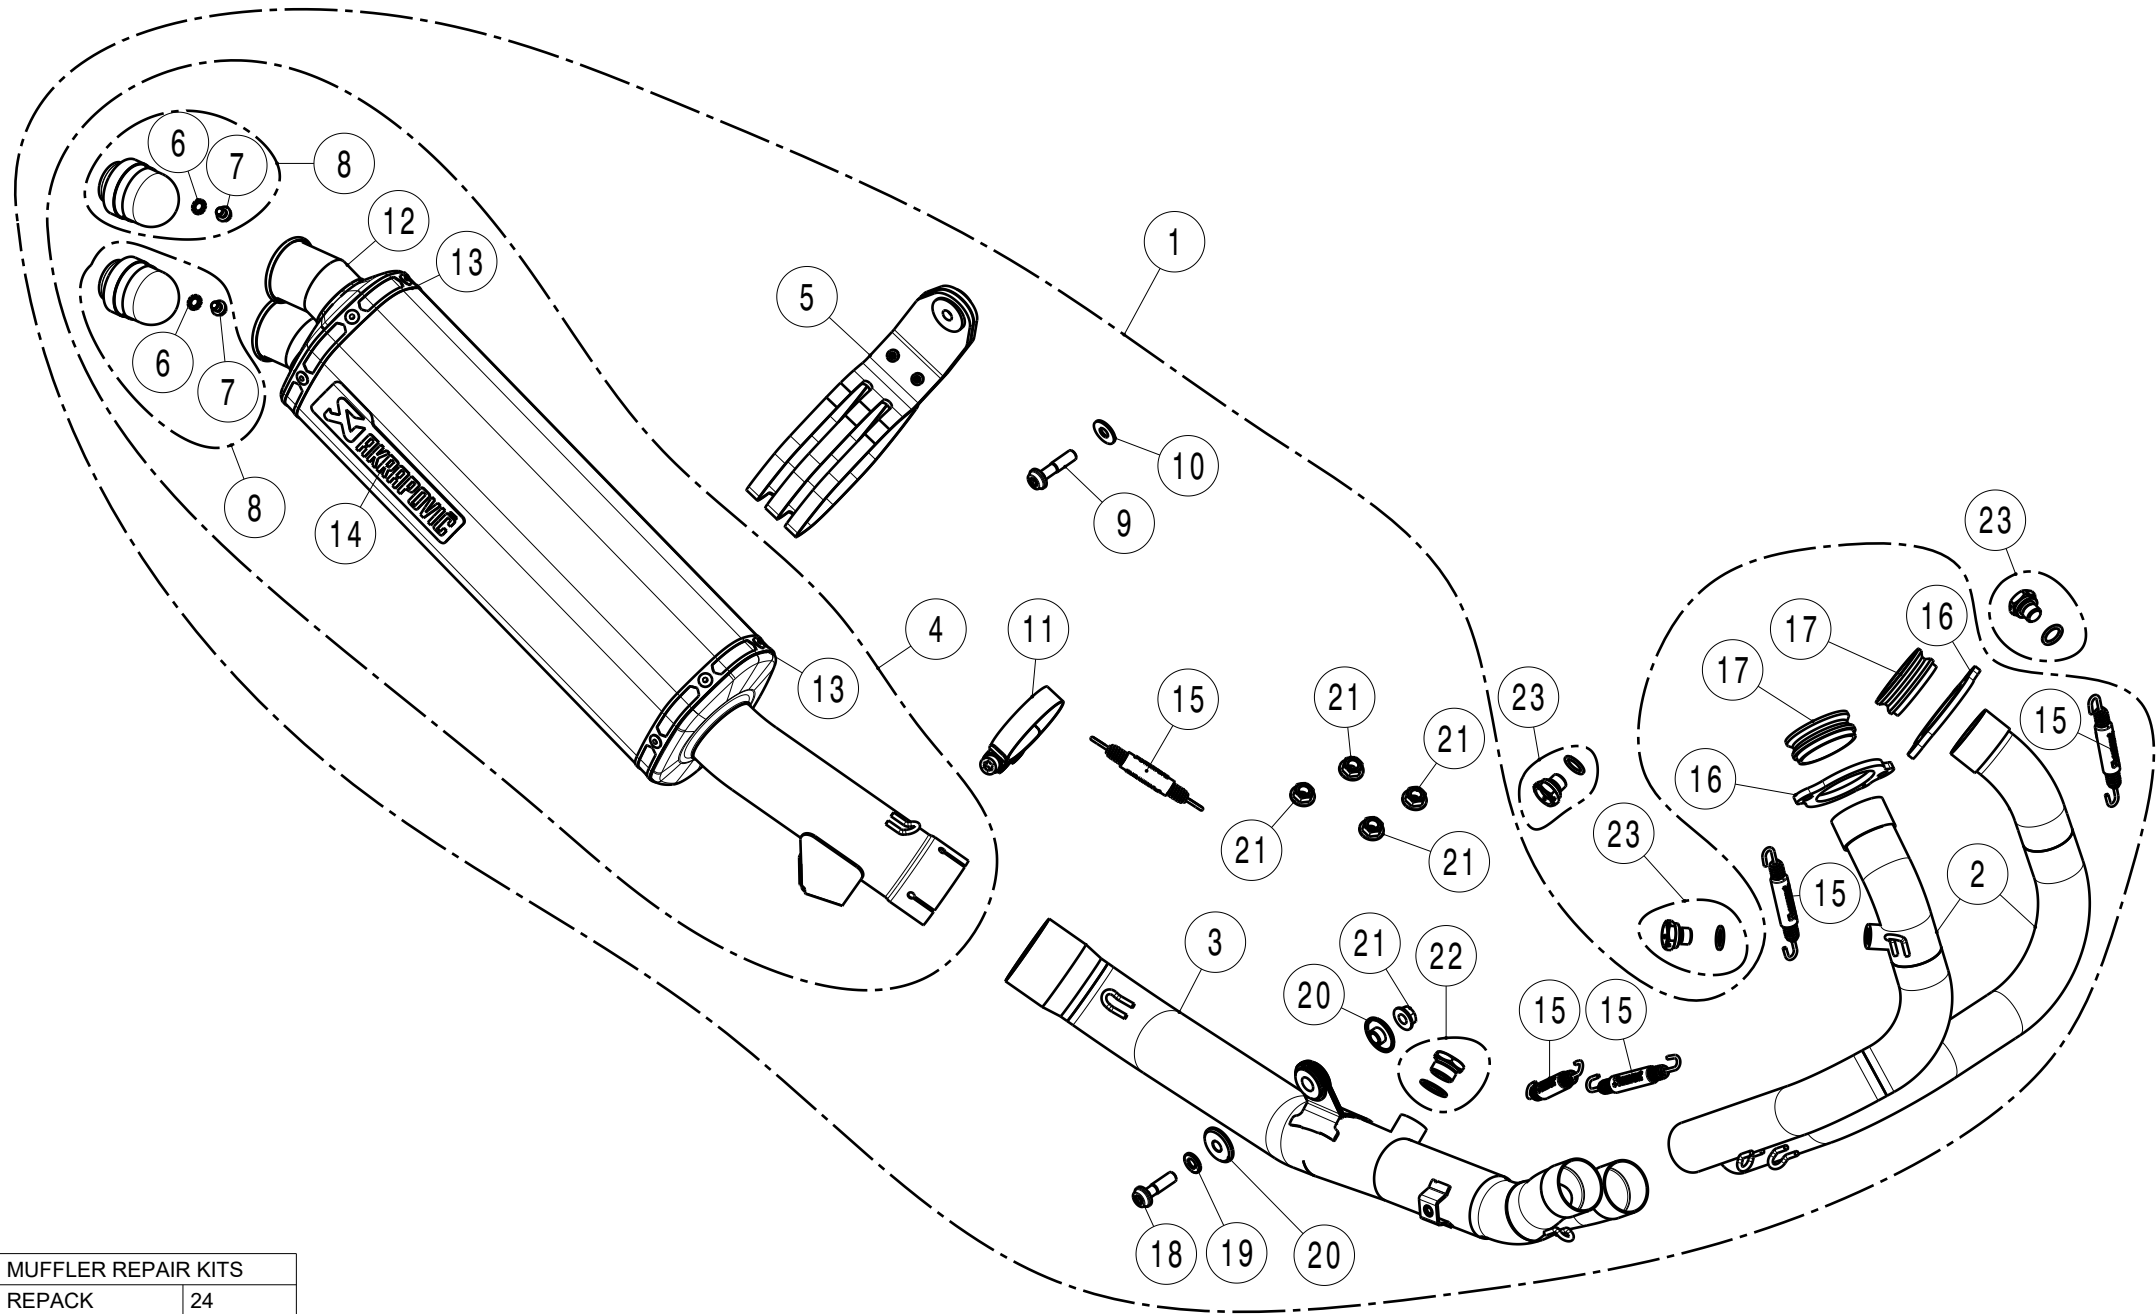

HONDA CRF1100L AFRICA TWIN

STOCK

RACING LINE

MUFFLER REPAIR KITS	
REPACK	24
SLEEVE	25

No.	SalesCode	Description	Qty.
1	S-H11R3-WT	racing system	1
2	H-H11R1	header SS	1
3	L-H11R3	link pipe SS	1
4	M-W01001T	muffler	1
5	P-MCTW9	muffler clamp	1
6	P-DR18	washer SS	2
7	P-FB56	bolt	2
8	P-SA022	spark arrester SS	2
9	P-FB141	bolt	1
10	P-DR86	washer SS	1
11	P-R114	clamp SS	1
12	V-EC365	end cap SS	1
13	P-TT72	belt TI for TI sleeve	2
14	P-HST2AL	sticker	1
15	P-S1/2	spring	5
16	P-F74	flange SS	2
17	P-121	inner sleeve SS	2
18	P-FB167	bolt	1
19	P-DR47	washer SS	1
20	P-DR54	spacer bushe AL	2
21	P-FN12	nut	1
22	P-HF377	lambda plug	1
23	P-LBSB4	lambda plug	2
24	P-RPCK252	muffler repack kit	1
25	P-RKS671W400	sleeve kit	1