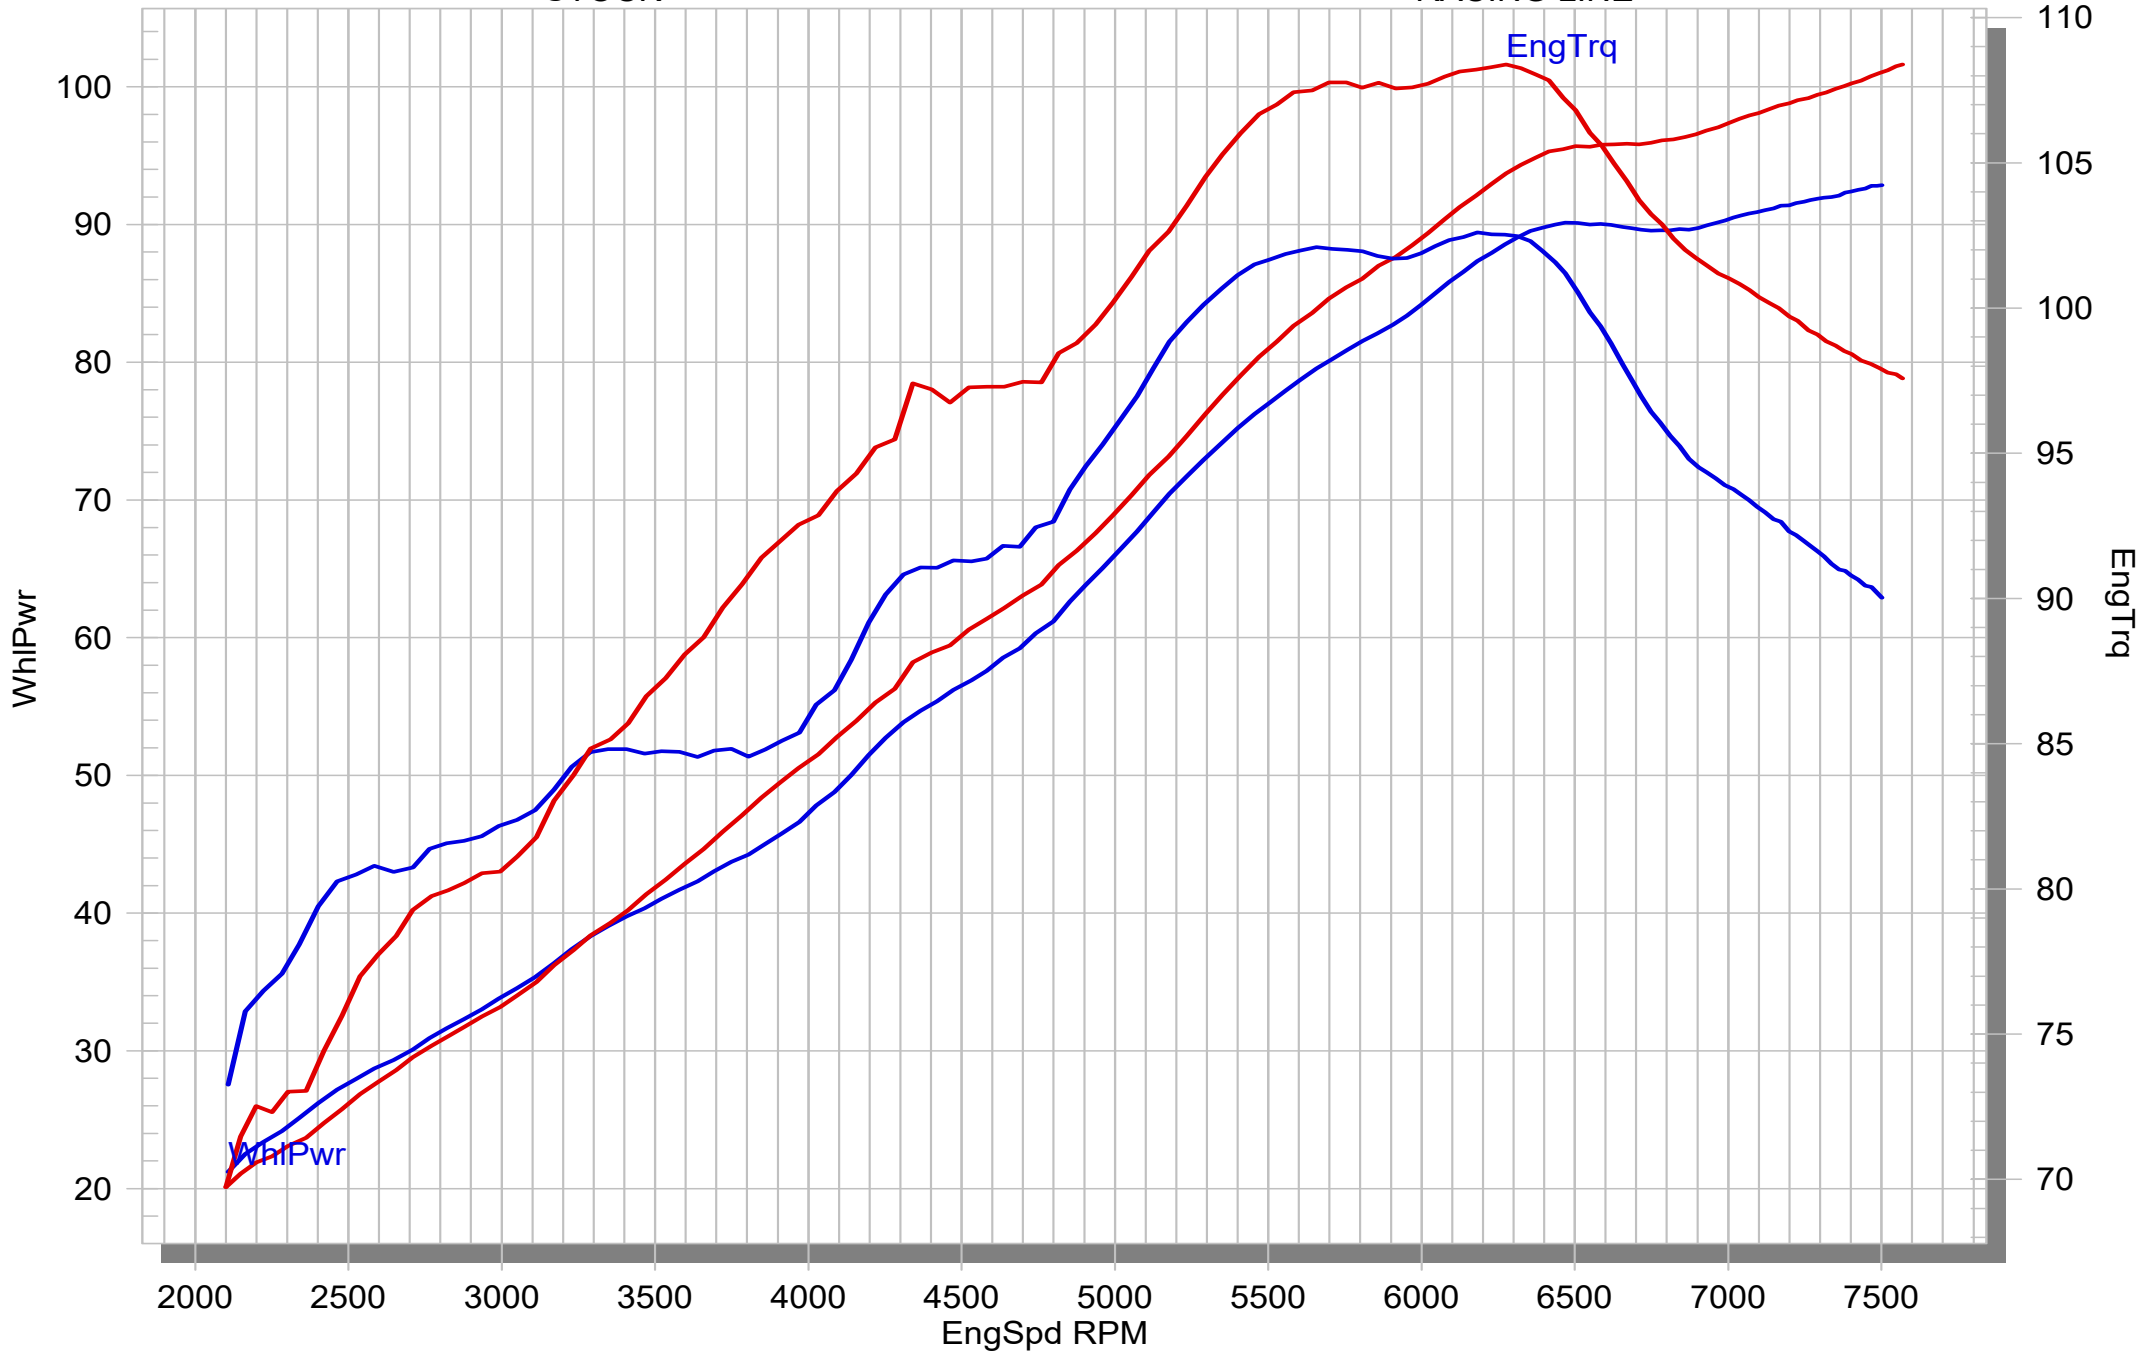

HONDA CRF1100L AFRICA TWIN

STOCK

RACING LINE

MUFFLER REPAIR KITS	
REPACK	24
SLEEVE	25

No.	SalesCode	Description	Qty.
1	S-H11R3-WT	racing system	1
2	H-H11R1	header SS	1
3	L-H11R3	link pipe SS	1
4	M-W01001T	muffler	1
5	P-MCTW9	muffler clamp	1
6	P-DR18	washer SS	2
7	P-FB56	bolt	2
8	P-SA022	spark arrester SS	2
9	P-FB141	bolt	1
10	P-DR86	washer SS	1
11	P-R114	clamp SS	1
12	V-EC365	end cap SS	1
13	P-TT72	belt TI for TI sleeve	2
14	P-HST2AL	sticker	1
15	P-S1/2	spring	5
16	P-F74	flange SS	2
17	P-121	inner sleeve SS	2
18	P-FB167	bolt	1
19	P-DR47	washer SS	1
20	P-DR54	spacer bushe AL	2
21	P-FN12	nut	1
22	P-HF377	lambda plug	1
23	P-LBSB4	lambda plug	2
24	P-RPCK252	muffler repack kit	1
25	P-RKS671W400	sleeve kit	1