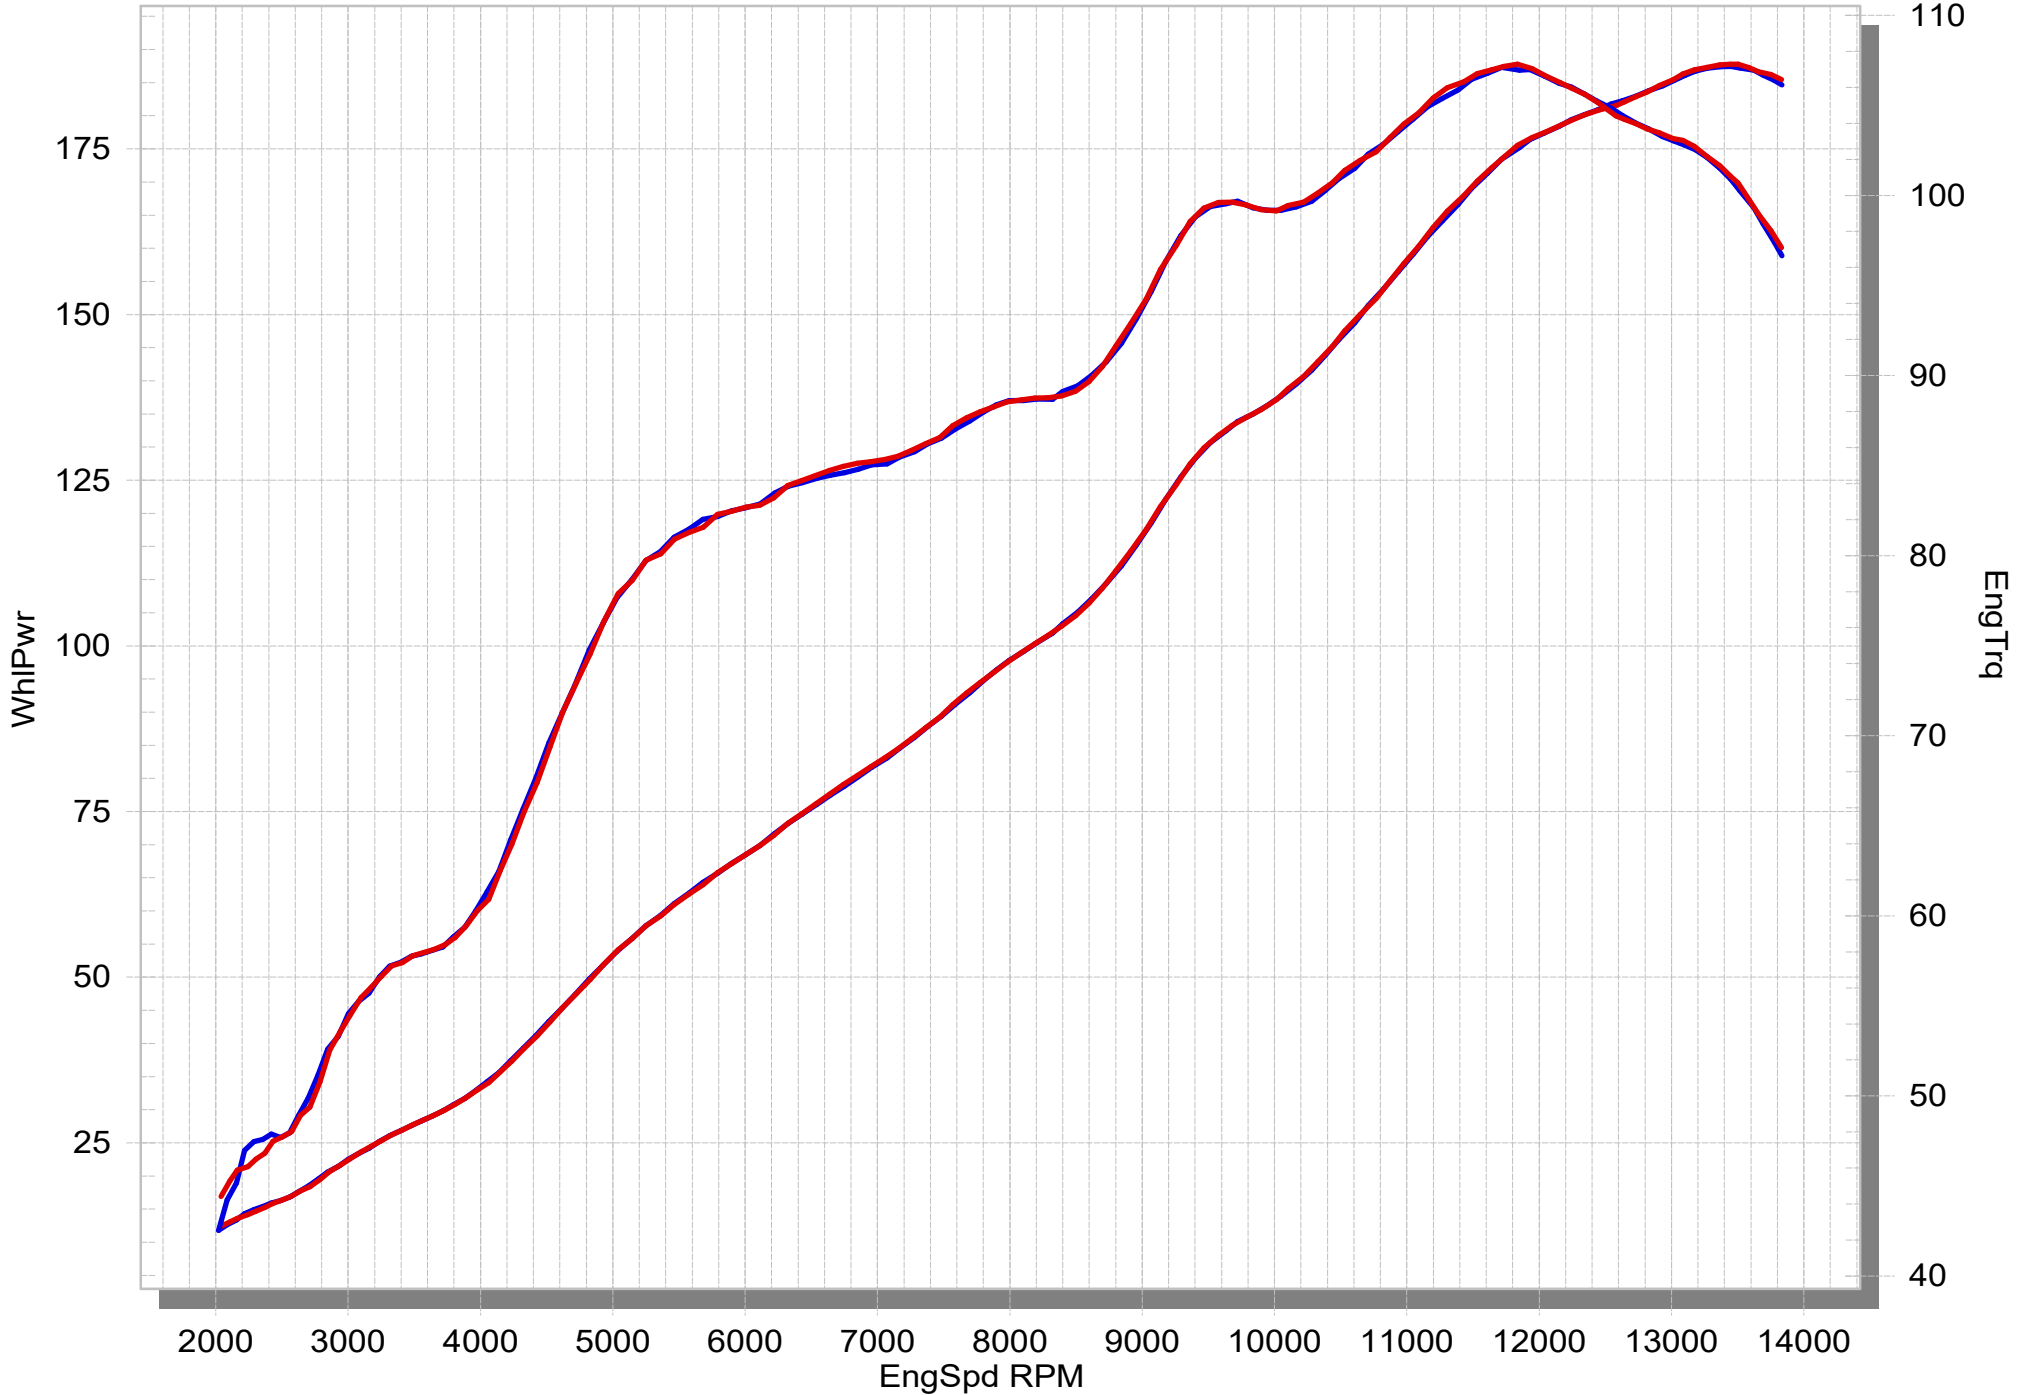

KAWASAKI ZX-10RR

STOCK

SLIP-ON EC-ECE

No.	SalesCode	Description	Qty.
1	S-K10SO27-HRC	slip on system	1
2	L-K10SO9	link pipe TI (optional)	1
3	P-MBK10SO1	muffler bracket CA (optional)	1
4	M-HR07406C	\$muffler	1
5	P-FN12	nut	2
6	P-MCCR33	muffler clamp CA	1
7	P-R103	clamp SS	1
8	P-G56	graphite gasket	1
9	P-TT52	belt TI for SS sleeve	2
10	P-VST1AL	sticker	1
11	V-EC383	end cap TI	1
12	P-X280	bracket SS	1
13	P-FB190	screw SS black	4
14	P-FB156	screw FE	1
15	P-S1/2	spring	2
16	P-DR174	washer SS black	4
17	P-DR86	washer SS	6
18	P-R173	clamp SS	1
19	P-X16	bracket SS for servo motor liminator	1
20	P-DR64	washer SS	2
21	P-LT1	screw sealant	2
22	P-FB165	bolt	1
23	P-VEZ2	tie wrap	1
24	P-FN13	nut	1
25	P-FB136	bolt	3
26	P-RPCK276	repack kit	1
27	P-RKS699R320	muffler sleeve kit	1
28	V-TUV316	noise insert (optional)	1