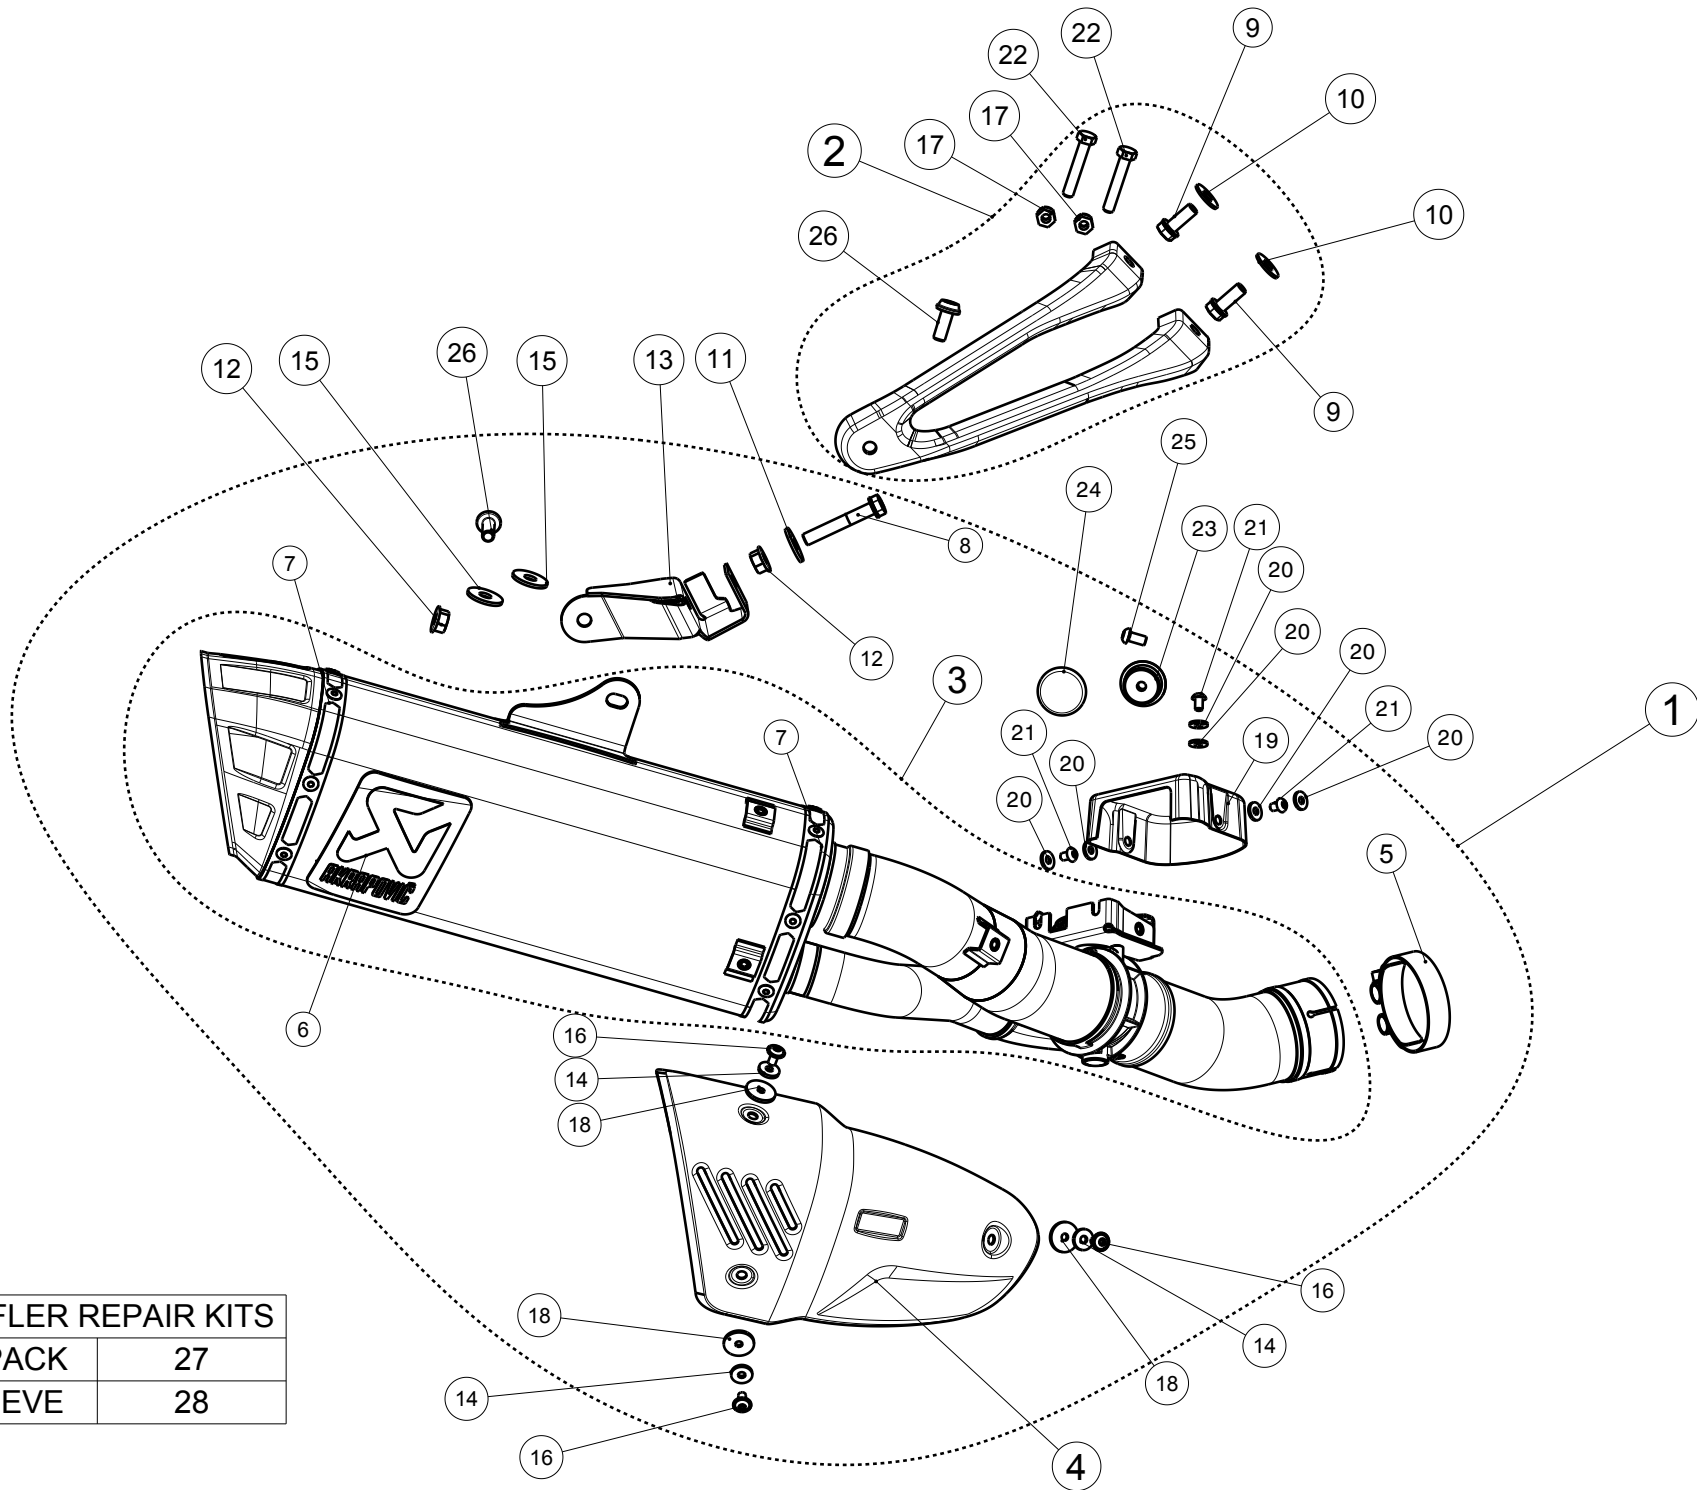

HONDA CBR1000RR

 STOCK

 SLIP-ON EC-ECE approved

MUFFLER REPAIR KITS	
REPACK	27
SLEEVE	28

No.	SalesCode	Description	Qty.
1	S-H10SO17-HAPXLT/1	slip on system	1
2	P-MBH10SO1	muffler bracket	1
3	M-HEZ00206T/1	muffler	1
4	P-HSH10SO2	heat shield CA	1
5	P-R42	clamp SS	1
6	P-VST1AL	sticker	1
7	P-TT78	belt TI for TI sleeve	2
8	P-FB24	bolt	1
9	P-FB1	bolt	2
10	P-DR38	washer	2
11	P-DR86	washer SS	1
12	P-FN4	nut	2
13	P-X213	bracket SS	1
14	P-DRH5/SP	washer	3
15	P-DR4	washer SS	2
16	P-FB38	bolt	3
17	P-FN27	nut	2
18	P-DRH3/BAR316	washer	3
19	P-HSH10SO3	exup valve cover CA	1
20	P-DRH2/BAR316	washer SS	6
21	P-FB137	bolt	3
22	P-FB135	bolt	2
23	P-DR135	aluminium cover	1
24	P-DR136	aluminium cover	1
25	P-FB33	bolt	1
26	P-FB136	bolt	2
27	P-RPCK202	muffler repack kit	1
28	P-RKS558APXL350	muffler sleeve kit	1