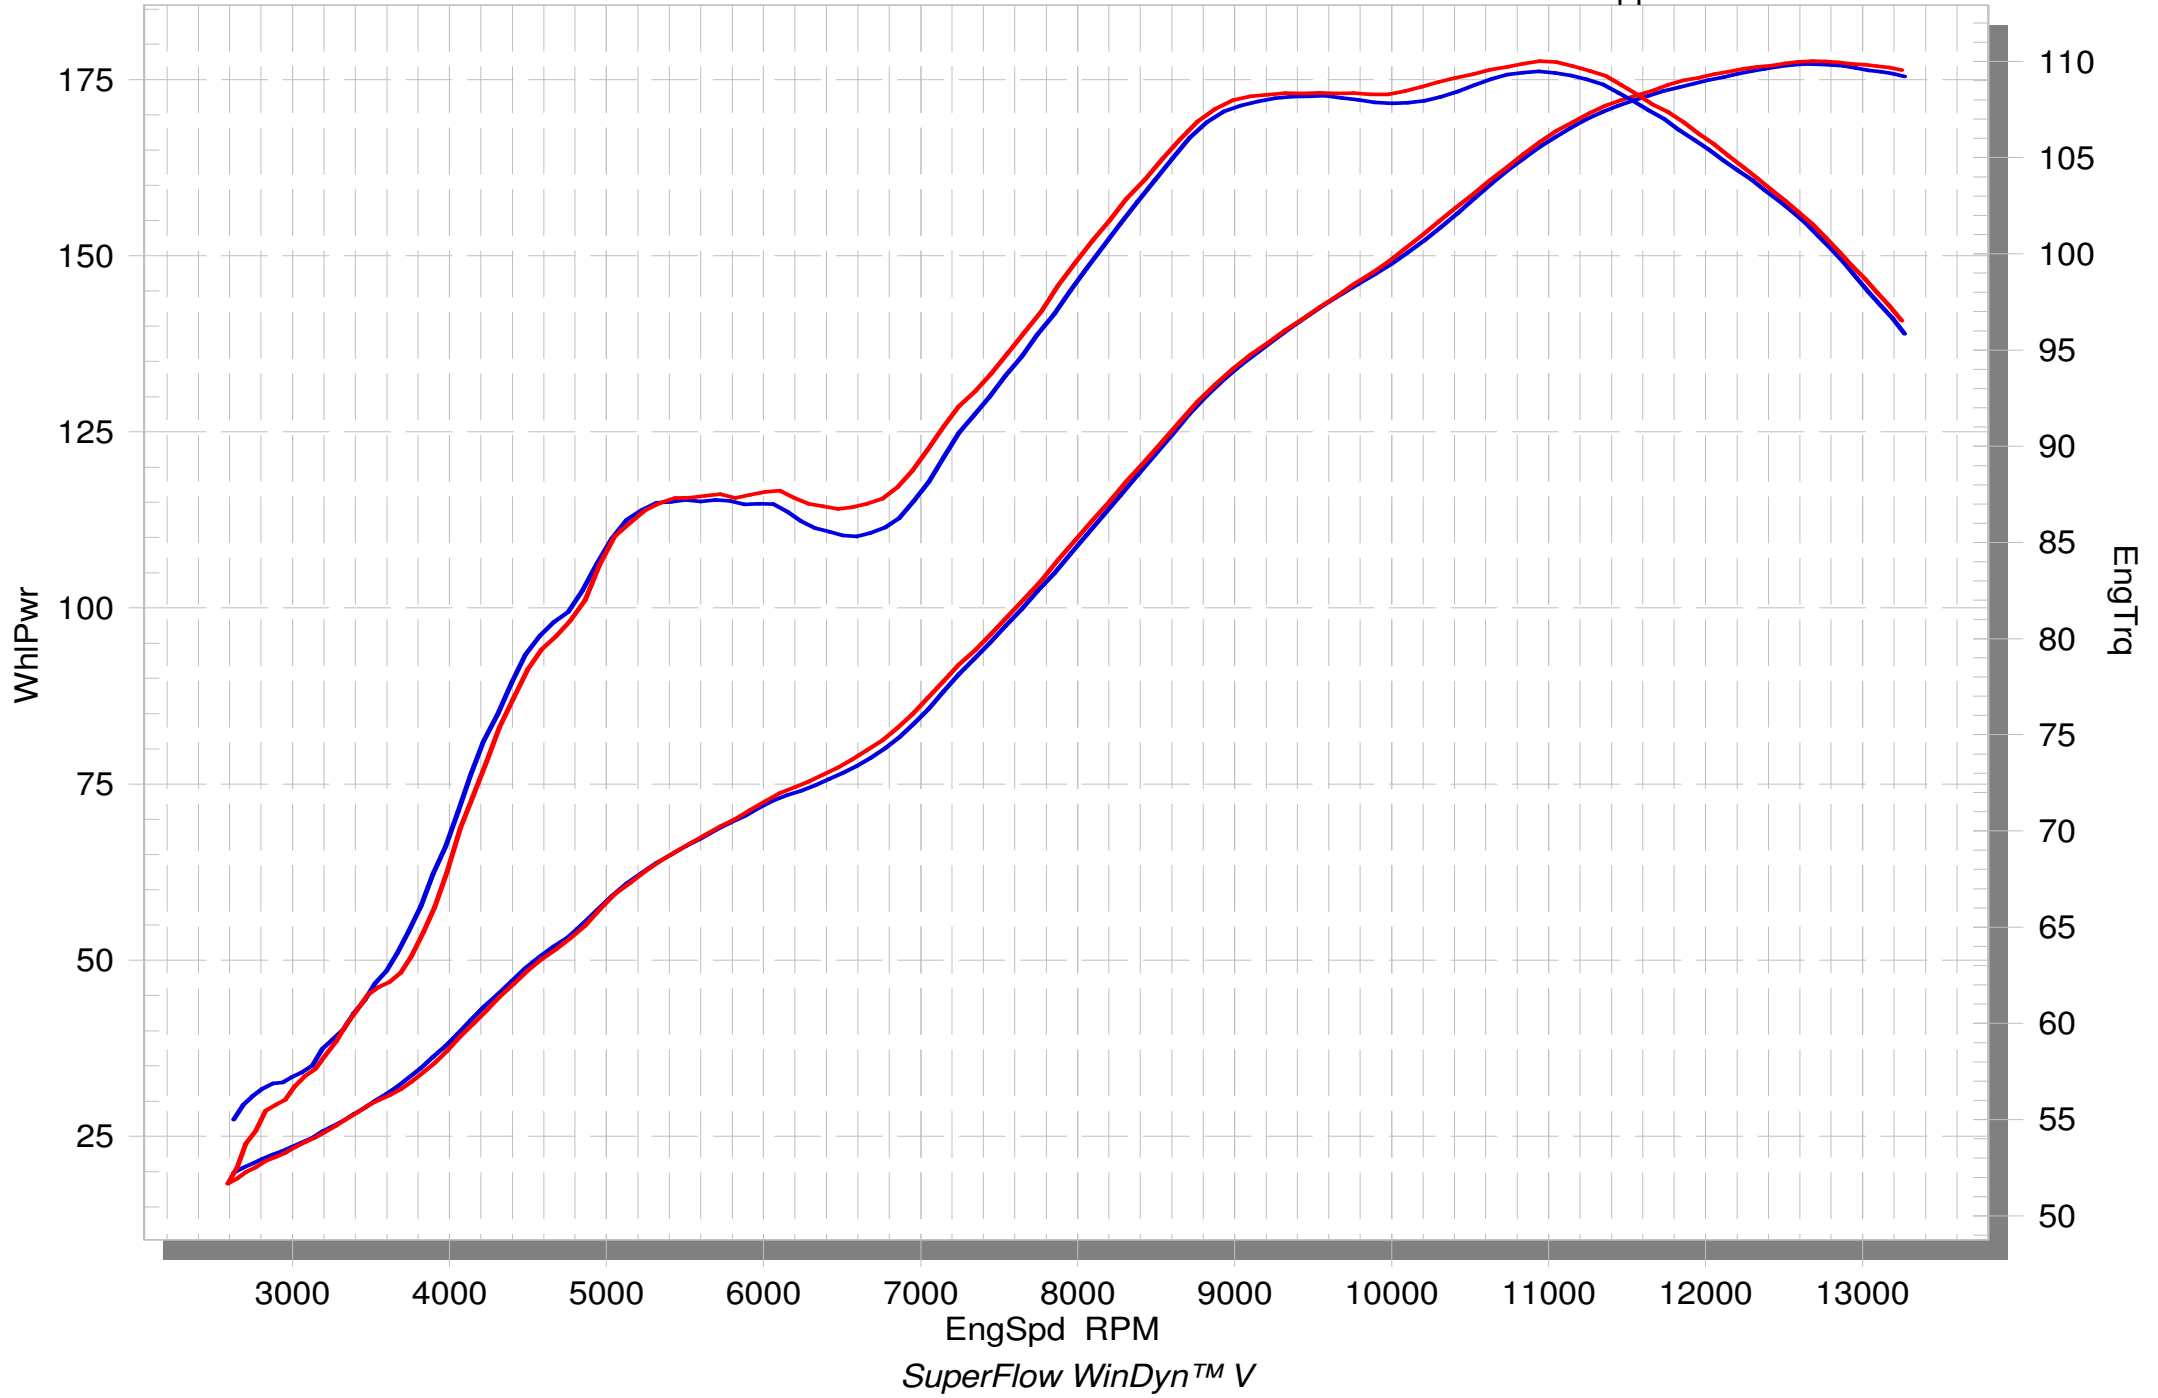

HONDA CBR1000RR

 STOCK

 SLIP-ON EC-ECE approved

MUFFLER REPAIR KITS	
REPACK	27
SLEEVE	28

No.	SalesCode	Description	Qty.
1	S-H10SO17-HAPXLT/1	slip on system	1
2	P-MBH10SO1	muffler bracket	1
3	M-HEZ00206T/1	muffler	1
4	P-HSH10SO2	heat shield CA	1
5	P-R42	clamp SS	1
6	P-VST1AL	sticker	1
7	P-TT78	belt TI for TI sleeve	2
8	P-FB24	bolt	1
9	P-FB1	bolt	2
10	P-DR38	washer	2
11	P-DR86	washer SS	1
12	P-FN4	nut	2
13	P-X213	bracket SS	1
14	P-DRH5/SP	washer	3
15	P-DR4	washer SS	2
16	P-FB38	bolt	3
17	P-FN27	nut	2
18	P-DRH3/BAR316	washer	3
19	P-HSH10SO3	exup valve cover CA	1
20	P-DRH2/BAR316	washer SS	6
21	P-FB137	bolt	3
22	P-FB135	bolt	2
23	P-DR135	aluminium cover	1
24	P-DR136	aluminium cover	1
25	P-FB33	bolt	1
26	P-FB136	bolt	2
27	P-RPCK202	muffler repack kit	1
28	P-RKS558APXL350	muffler sleeve kit	1